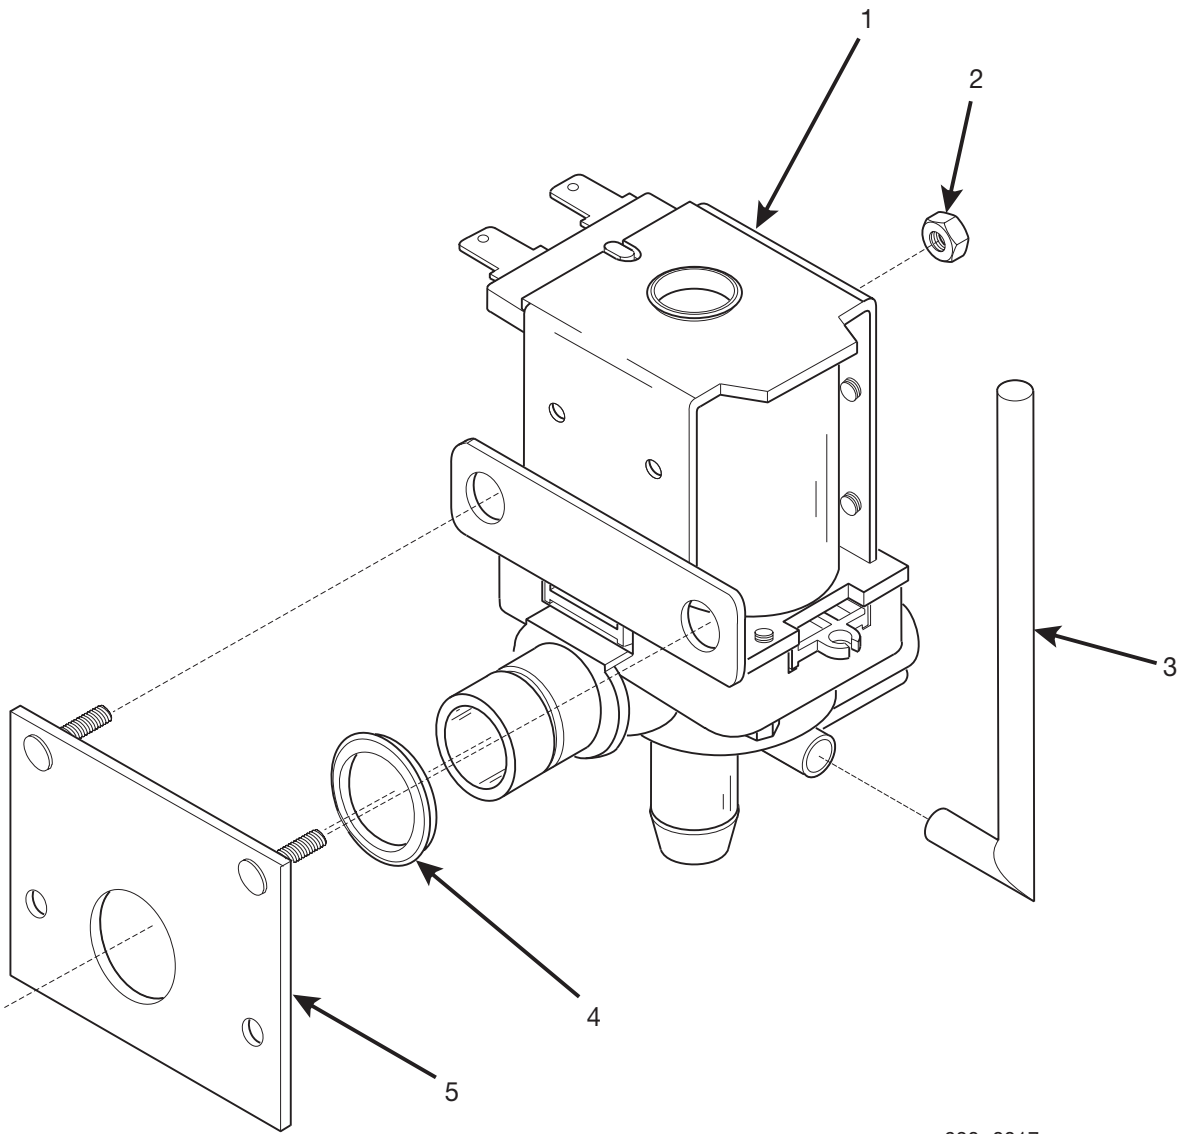

630p0017

Figure 32. Valve Assembly - Hot Water

Hot Drink Series - Models 630 / 638 - Parts Manual

TABLE 32. VALVE ASSEMBLY - HOT WATER

INDEX	PART NUMBER	DESCRIPTION	QTY.
-	6238112	VALVE ASSEMBLY - HOT WATER TANK (U.S. AND 115 V LATIN AMERICA)	1
	6238116	VALVE ASSEMBLY - HOT WATER TANK (230 V LATIN AMERICA)	
1	6338053	VALVE - HOT WATER (U.S. AND 115 V LATIN AMERICA)	1
	6338055	VALVE - HOT WATER (230 V LATIN AMERICA)	
2	9900081	NUT - #8-32 KEPS ZINC PLATE	2
3	6338054	VENT ELBOW	1
4	6238074	O RING	1
5	6238113	VALVE MOUNTING PLATE	1