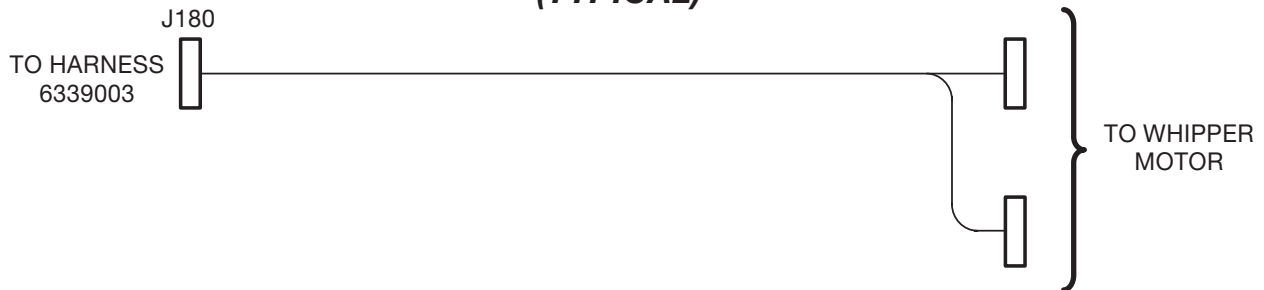

1579032

**HARNESS - SERIAL VALIDATORS
-24 VOLTS**

1579032

Figure 73. Wiring Harnesses (Part 4 of 13)

Figure 73. Wiring Harnesses (Part 5 of 13)

3156032
FILTER AND FLUORESCENT LIGHT JUMPER HARNESS

3156032

3639015
BREW SWITCHES HARNESS

3639015

6237157
HARNESS - WHIPPER MOTOR (TYPICAL)

6237157

Figure 73. Wiring Harnesses (Part 6 of 13)

Figure 73. Wiring Harnesses (Part 7 of 13)

6339001

AUGER HARNESS ASSEMBLY

6339003