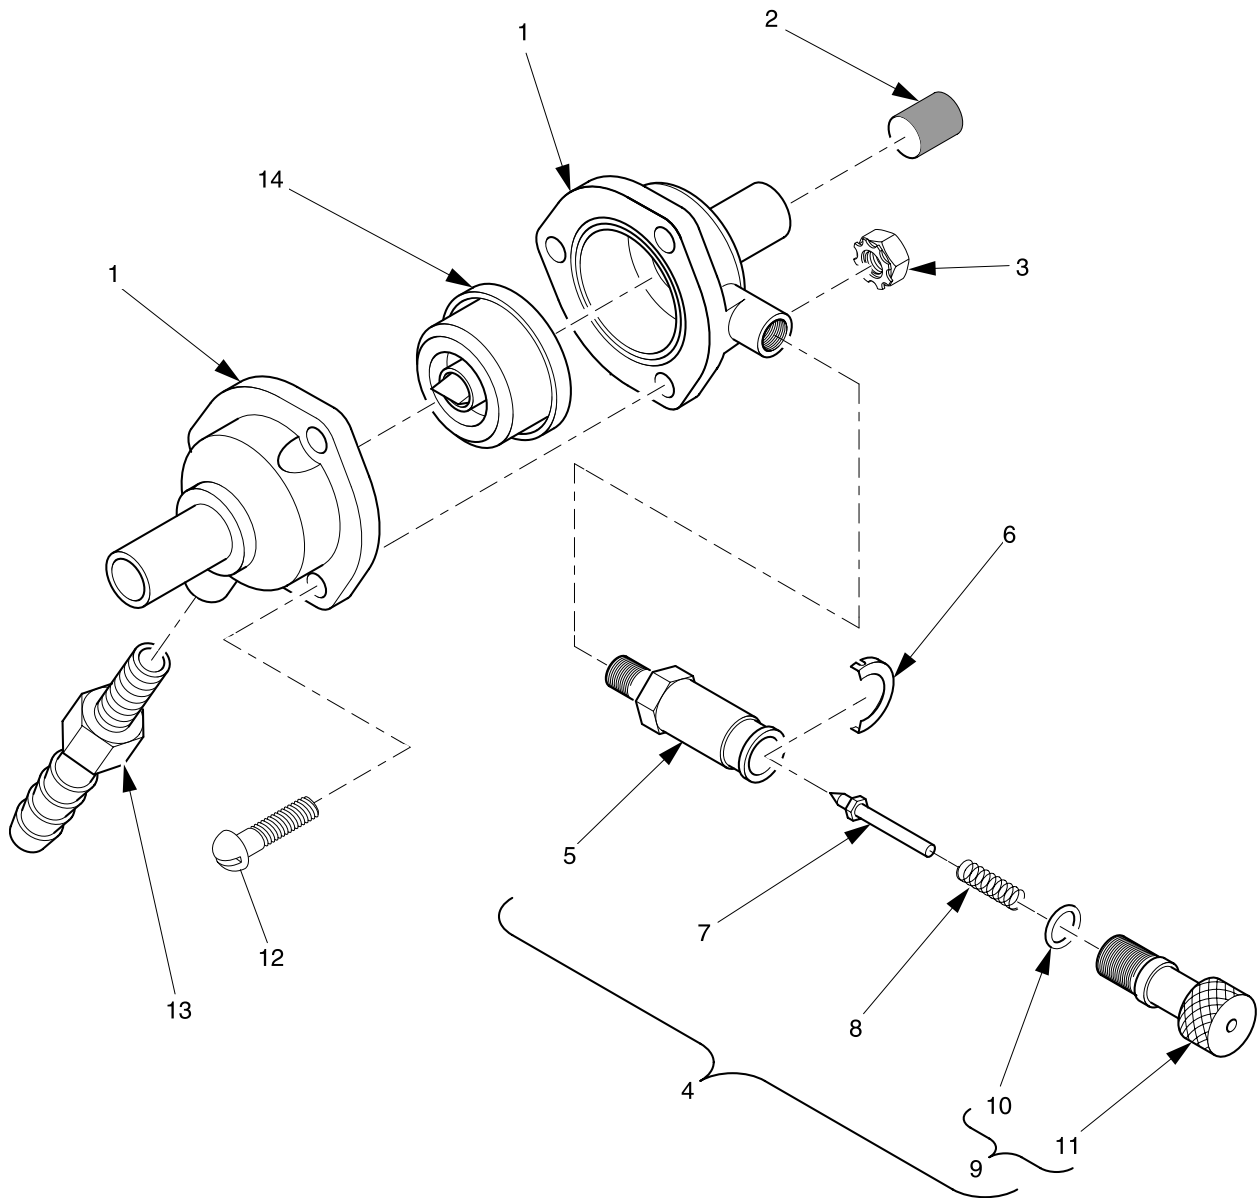

630p0045

Figure 38. Regulator Assembly

Hot Drink Series - Models 630 / 638 - Parts Manual

TABLE 38. REGULATOR ASSEMBLY

INDEX	PART NUMBER	DESCRIPTION	QTY.
-	6234981	REGULATOR ASSEMBLY	REF
1	6154214	BODY - REGULATOR	2
2	6234335	FILTER - AIR REGULATOR	1
3	9900081	NUT - #8-32 X 3/4 RHS	3
4	6154284	CONTROL ASSEMBLY (INCLUDES INDEX NUMBERS 4 - 9)	1
5	6154288	BODY - PRESSURE CONTROL	1
6	6154285	RETAINER - ADJUSTER	1
7	6154287	PLUNGER - PRESSURE CONTROL	1
8	6154286	SPRING - PRESSURE CONTROL	1
9	6154289	ADJUSTER ASSEMBLY (INCLUDES INDEX NUMBERS 10 & 11)	1
10	6154232	O-RING - .239 X .07	1
11	6154290	ADJUSTER - CONTROL	1
12	9900115	SCREW - #8-32 X 3/4 RHS	3
13	3167128	FITTING - PARKER # P4MCB2	1
14	6334016	DIAPHRAGM AND RESTRICTOR ASSEMBLY	1