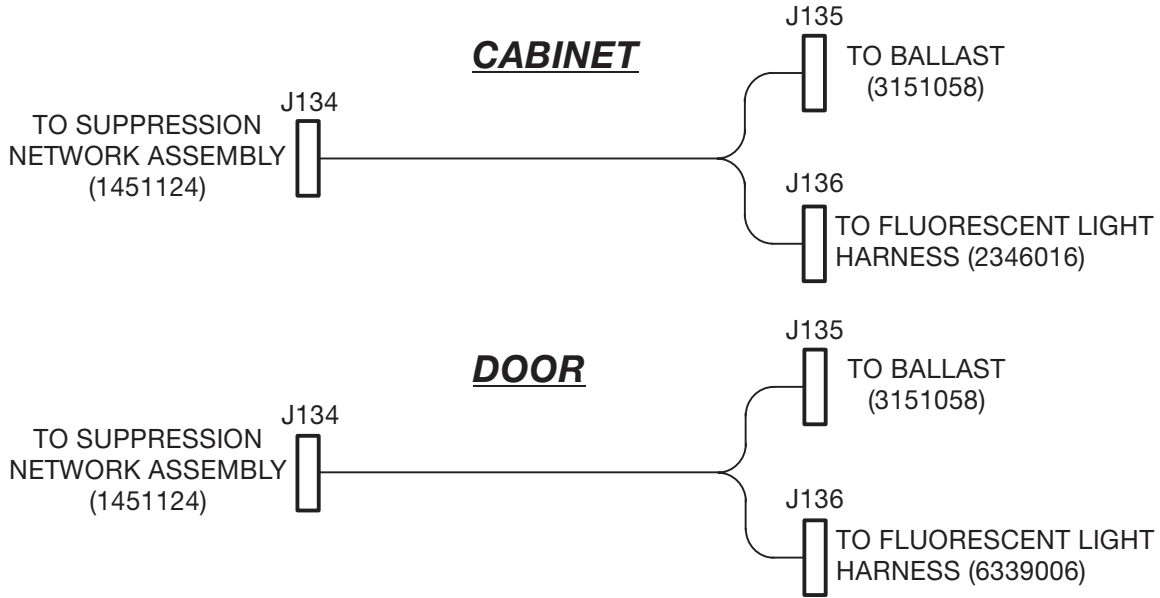

1579032

**HARNESS - SERIAL VALIDATORS
-24 VOLTS**

1579032

Figure 73. Wiring Harnesses (Part 4 of 13)

Figure 73. Wiring Harnesses (Part 5 of 13)

3156032
FILTER AND FLUORESCENT LIGHT JUMPER HARNESS

3156032

3639015
BREW SWITCHES HARNESS