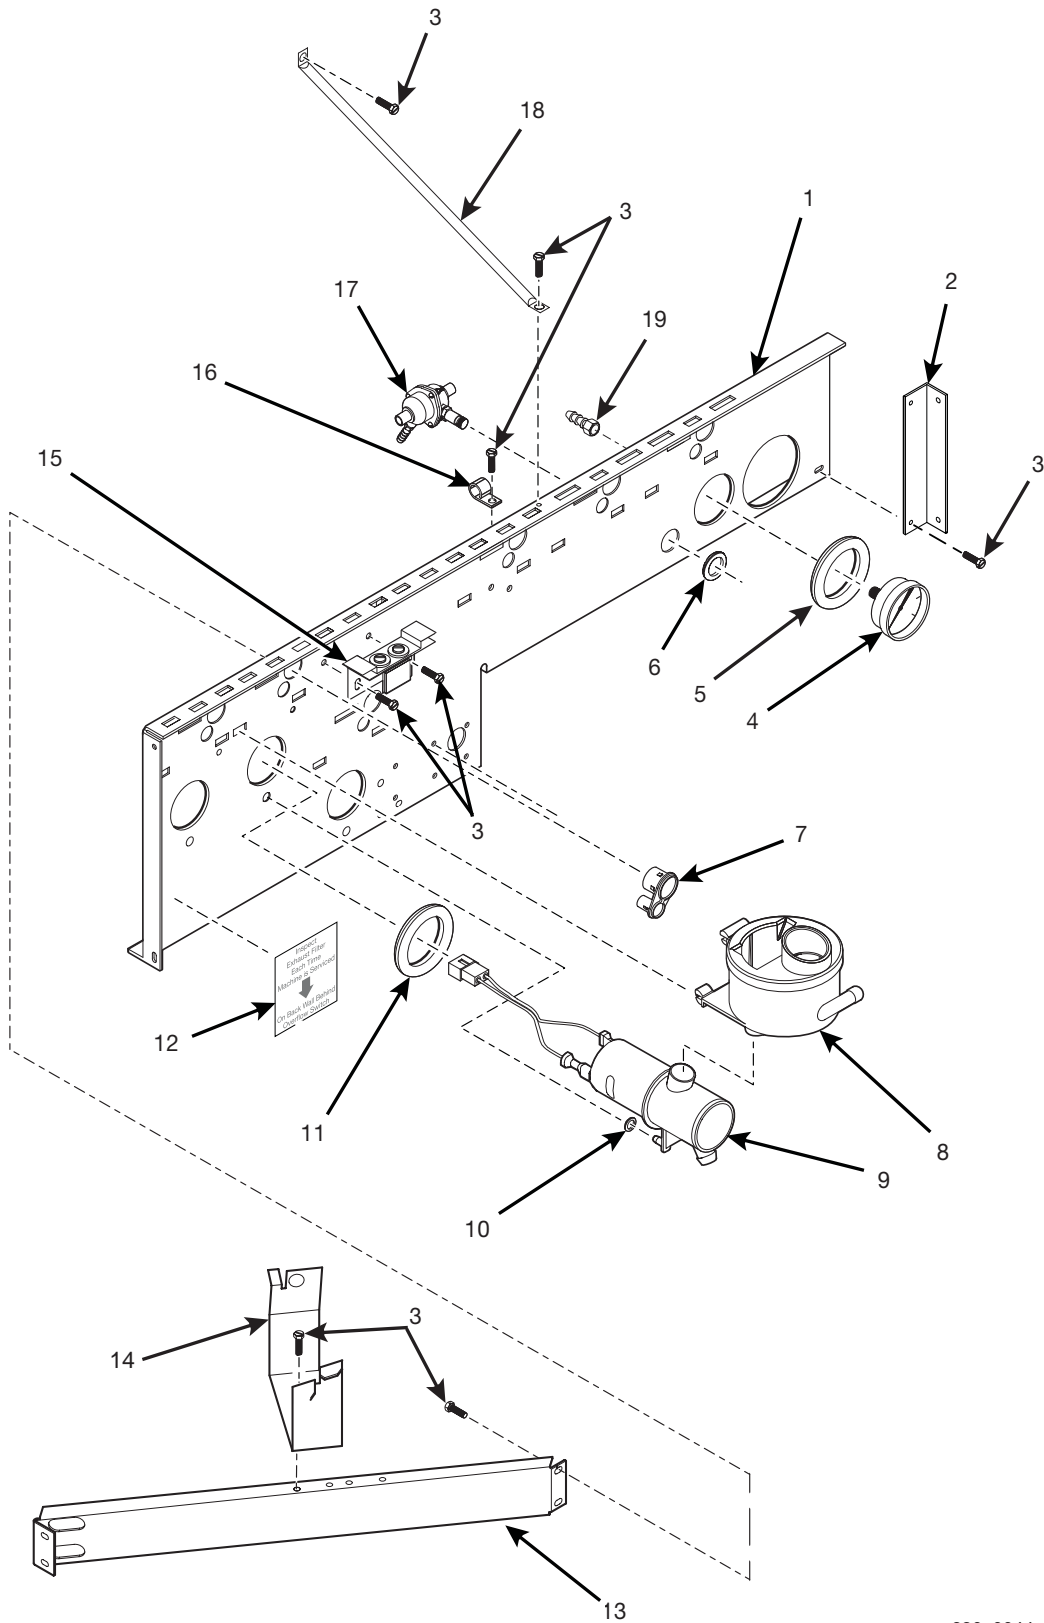

630p0044

Figure 37. Canister Support Assembly

Hot Drink Series - Models 630 / 638 - Parts Manual

TABLE 37. CANISTER SUPPORT ASSEMBLY

INDEX	PART NUMBER	DESCRIPTION	QTY.
1	6261117	CANISTER SUPPORT CHANNEL	1
2	6231033	BRACKET - CANISTER SUPPORT	-
3	1451097	SCREW - 1/8-32 X .31 HX HD	-
4	6108065	GAUGE - COMPRESSOR	1
5	6237051	GROMMET	-
6	6237052	GROMMET	-
7	6237315	RETAINER - TUBE	-
8	-	MIXING BOWL AND WHIPPER ASSEMBLY (SEE FIGURE 39 FOR DETAILS)	-
9	-	WHIPPER ASSEMBLY (SEE FIGURE 39 FOR DETAILS)	-
10	2302223	GROMMET	-
11	6237115	GROMMET - WHIPPER MOUNTING	-
12	-	LABEL	-
13	6341007	BRACE - CANISTER SUPPORT	-
14	6337017	BRACKET - FLOW RESTRICTOR	-
15	6237186	CANISTER SUPPORT ASSEMBLY - LIGHTENER	1
16	-	CLIP - HARNESS	-
17	6234981	REGULATOR ASSEMBLY (SEE FIGURE 38 FOR DETAILS)	1
18	6231533	BRACE - CANISTER ASSEMBLY	1
19	6204215	FITTING - 1/4 BARB X 1/8 FEMALE NPT	1