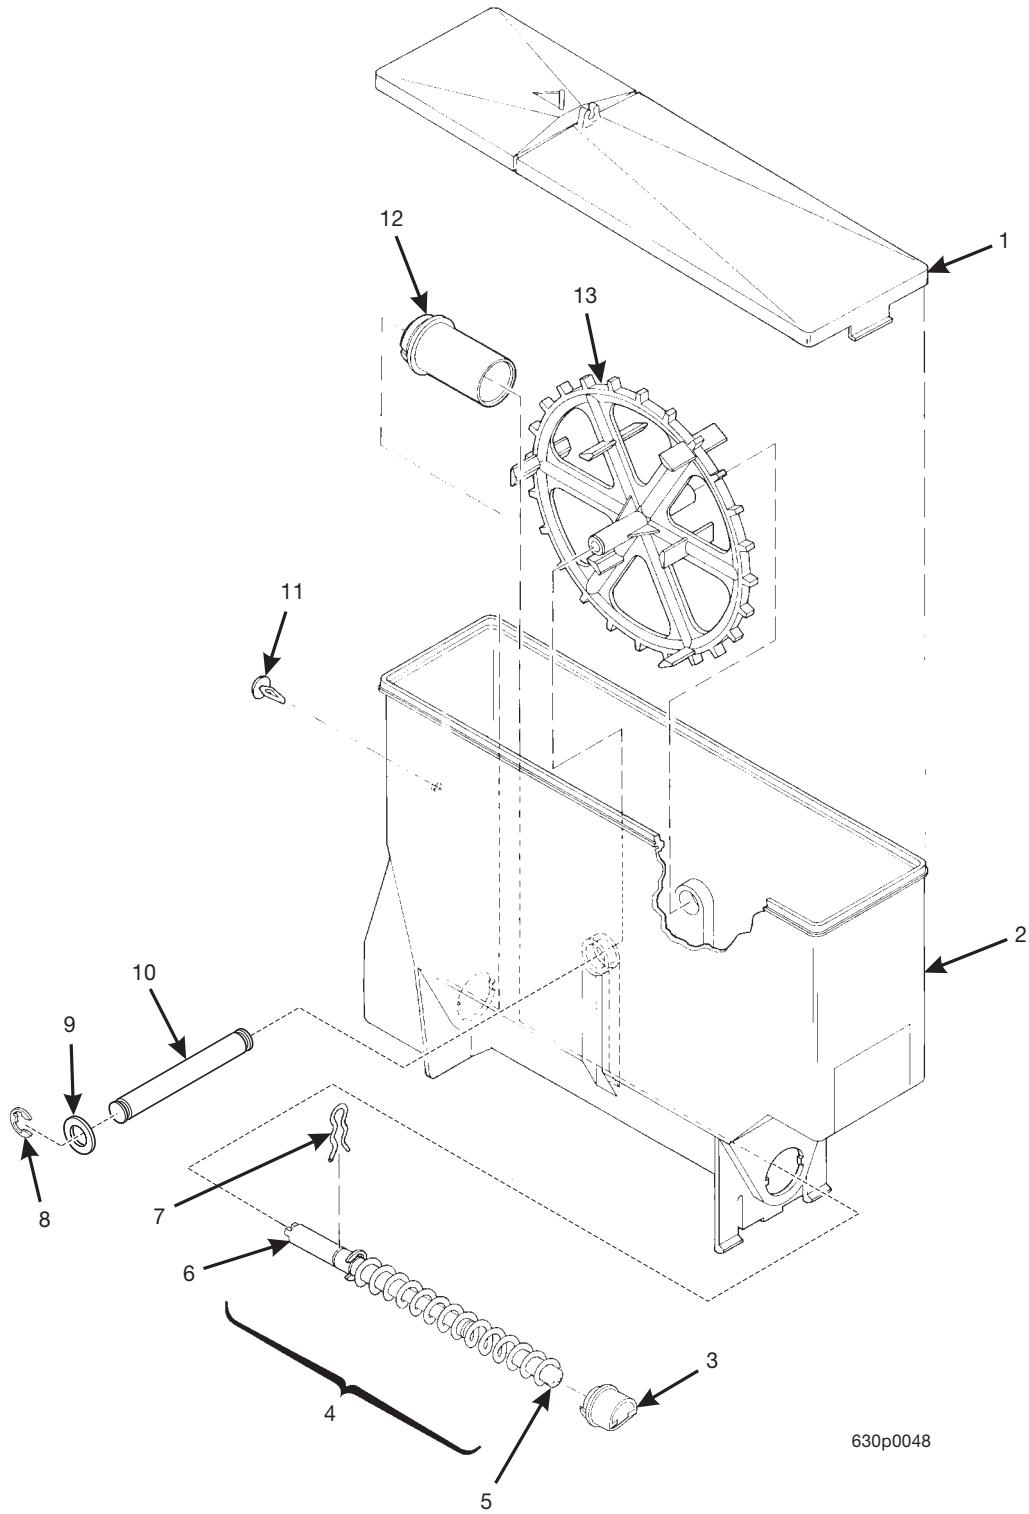

Figure 64. Canister Assembly - Optional Product or Decaf

Hot Drink Series - Models 630 / 638 - Parts Manual

TABLE 64. CANISTER ASSEMBLY - OPTIONAL PRODUCT OR DECAF

INDEX	PART NUMBER	DESCRIPTION	QTY.
-	6237448	CANISTER ASSEMBLY - SOUP/6TH PRODUCT	-
1	6237023	LID - CANISTER	1
2	6237108	SPRING - THUMPER	1
3	6237177	BASE - CANISTER - THUMPER	1
4	6237019	ALUMINUM "POP" RIVET - .187 DIA	2
5	6237080	NOZZLE - DISPENSING - CANISTER	1
6	6237046	PLUG - AUGER	1
7	6237178	AUGER AND SHAFT ASSEMBLY	1
8	6337020	CLIP - SPRING	1
9	9900415	RETAINING RING REINF E TYP.1	2
10	6237116	WASHER - SEAL - WEAR PLATE	2
11	6237167	SHAFT-CANISTER	1
12	6237053	FASTENER - PUSH IN	1
13	6237014	BEARING - CANISTER	1
14	6237181	MIXING WHEEL	1