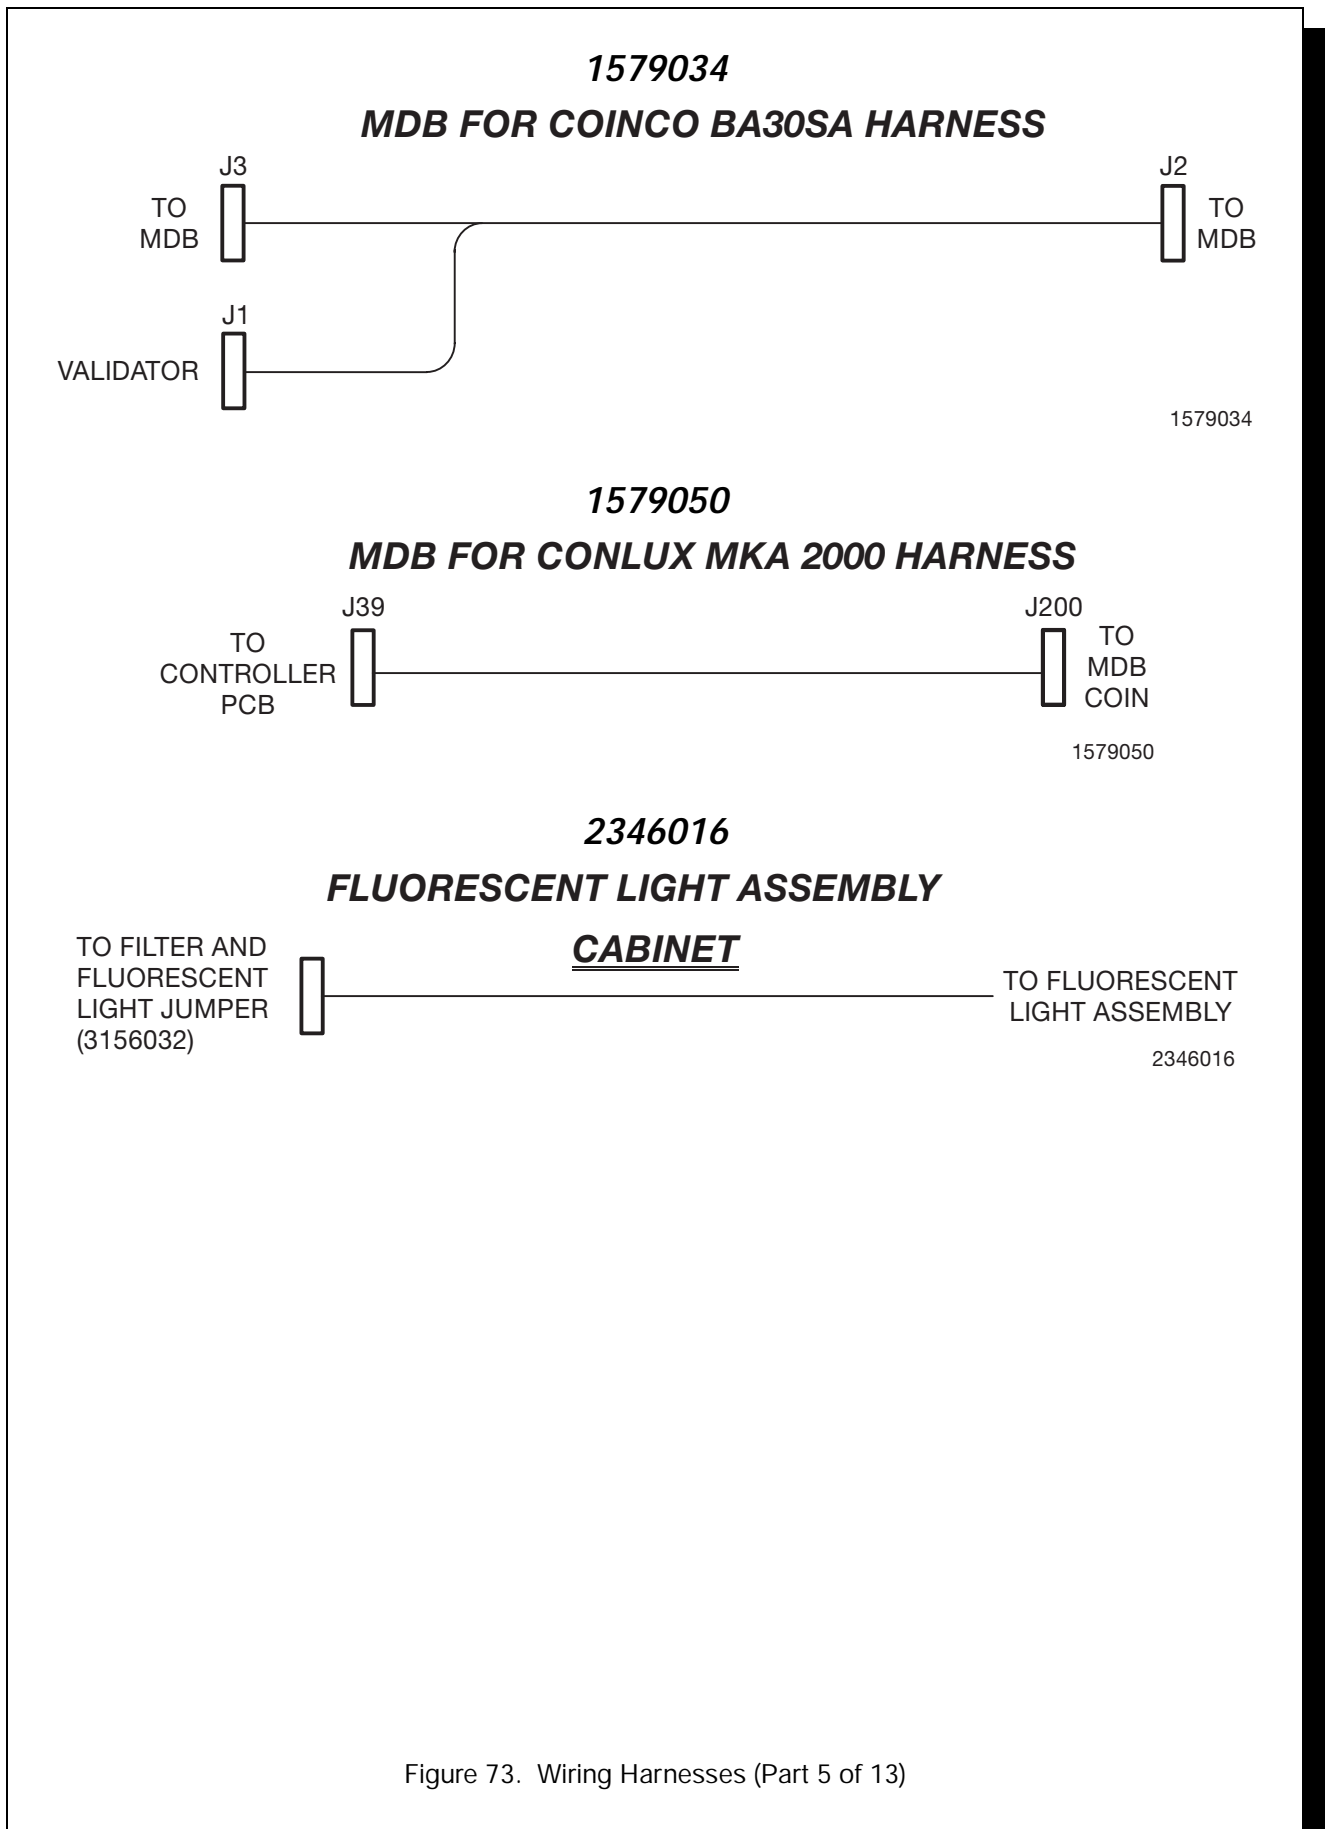

1579032

**HARNESS - SERIAL VALIDATORS
-24 VOLTS**

1579032

Figure 73. Wiring Harnesses (Part 4 of 13)

Figure 73. Wiring Harnesses (Part 5 of 13)

3156032
FILTER AND FLUORESCENT LIGHT JUMPER HARNESS

3156032

3639015
BREW SWITCHES HARNESS