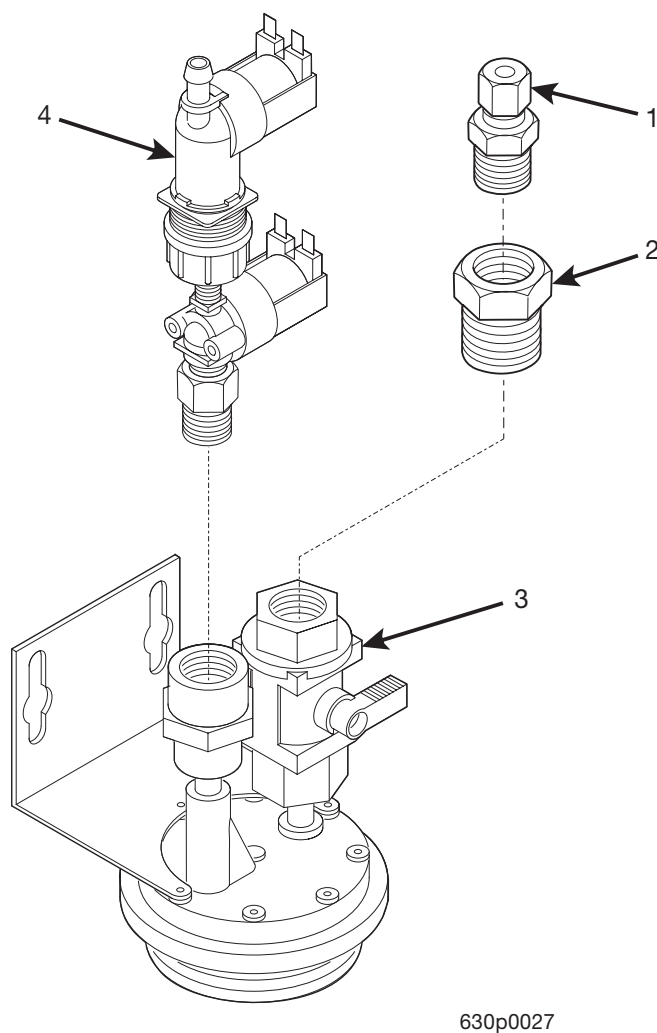

Figure 46. Water Valve Assembly - Without Filter

Hot Drink Series - Models 630 / 638 - Parts Manual

TABLE 47. FILTER HEAD ASSEMBLY - WITH EVERPURE FILTER

INDEX	PART NUMBER	DESCRIPTION	QTY.
-	6408025	FILTER HEAD ASSEMBLY - 115 V	1
	6408026	FILTER HEAD ASSEMBLY - 230 V	
1	3158061	VALVE ASSEMBLY - 115 V	1
	6408003	VALVE ASSEMBLY - 230 V	
2	6408119	MALE CONNECTOR - BRASS - #4-4 FBI 12-B PARKER	1
3	6408117	BUSHING - 1/4 X 3/8 - BRASS - 290P-6-4	1
4	6408134	FILTER HEAD - EVERPURE #9257-12	1
5	3158023	BRACKET - MOUNTING - WATER FILTER	1
6	9900205	SCREW - #10-32 X 3/8 HEX HD	5

Figure 47. Filter Head Assembly - With Everpure Filter

Hot Drink Series - Models 630 / 638 - Parts Manual

TABLE 48. FILTER HEAD ASSEMBLY - WITH HYDROLIFE FILTER

INDEX	PART NUMBER	DESCRIPTION	QTY.
-	6338030	HEAD ASSEMBLY - 115 V	1
	6338031	HEAD ASSEMBLY - 230 V	
1	6408119	MALE CONNECTOR - BRASS - #4-4-FBI2	1
2	6408117	BUSHING - 1/4 X 3/8 - BRASS - 209P6	1
3	6338027	HEAD BRACKET ASSEMBLY	1
4	6408003	VALVE ASSEMBLY - 115 V	1
	3158061	VALVE ASSEMBLY - 230 V	