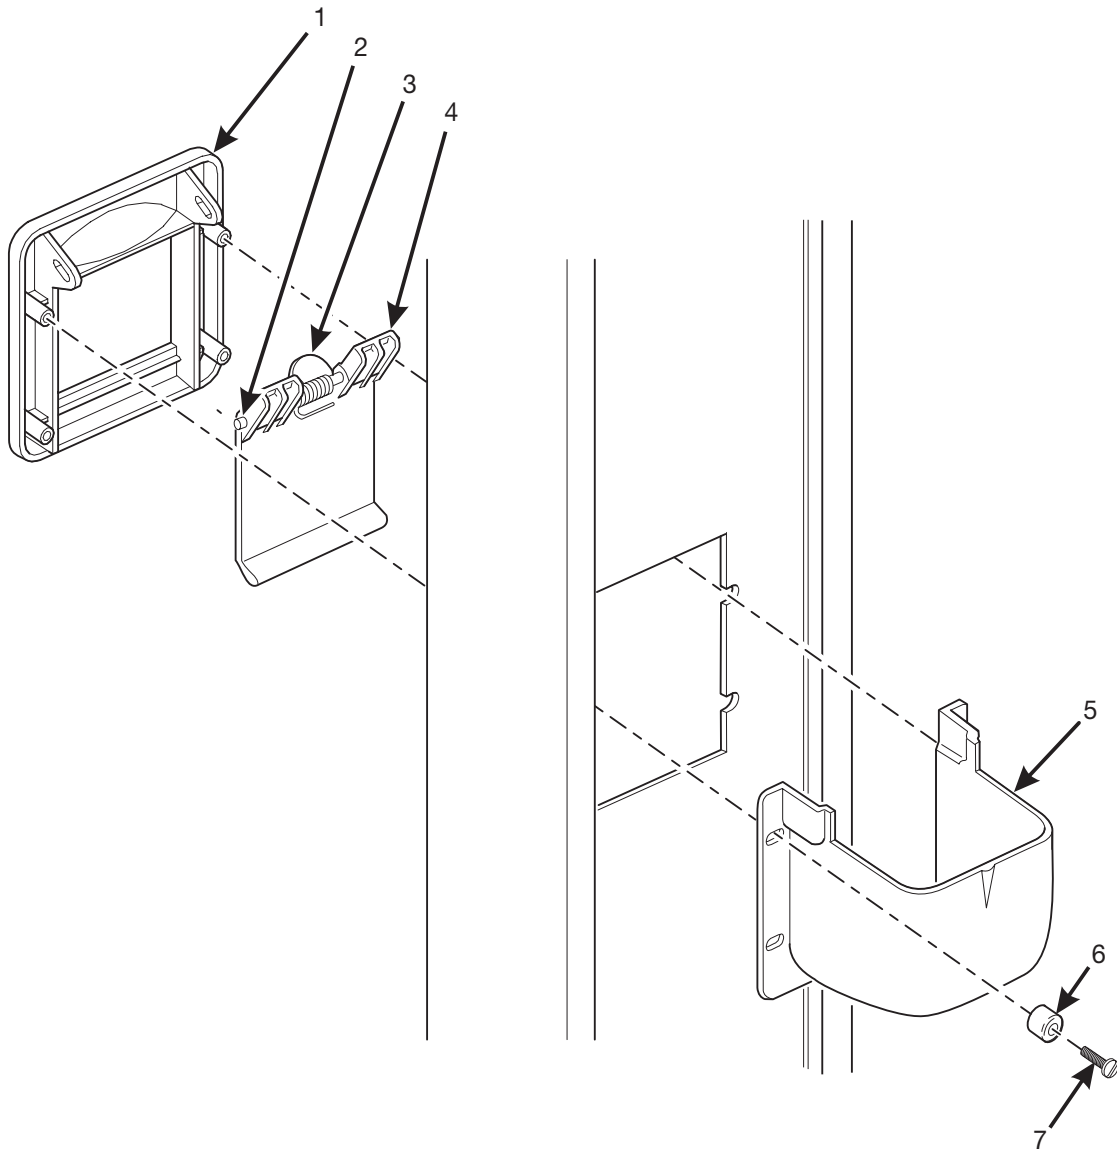

630P0031

Figure 6. Coin Receptacle Assembly

Hot Drink Series - Models 630 / 638 - Parts Manual

TABLE 6. COIN RECEPTACLE ASSEMBLY

INDEX	PART NUMBER	DESCRIPTION	QTY.
1	1572011	TRIM - COIN RECEPTACLE	1
2	4245084	SHAFT - DOOR - COIN RETURN	1
3	4245083	SPRING - COIN RETURN DOOR	1
4	4245082	GATE - COIN RETURN	1
5	1572010	CUP - COIN RETURN	1
6	2302053	SPACER - CUP	4
7	4042512	SCREW - #8-18 X 1/2 PHS - TAPPING	4