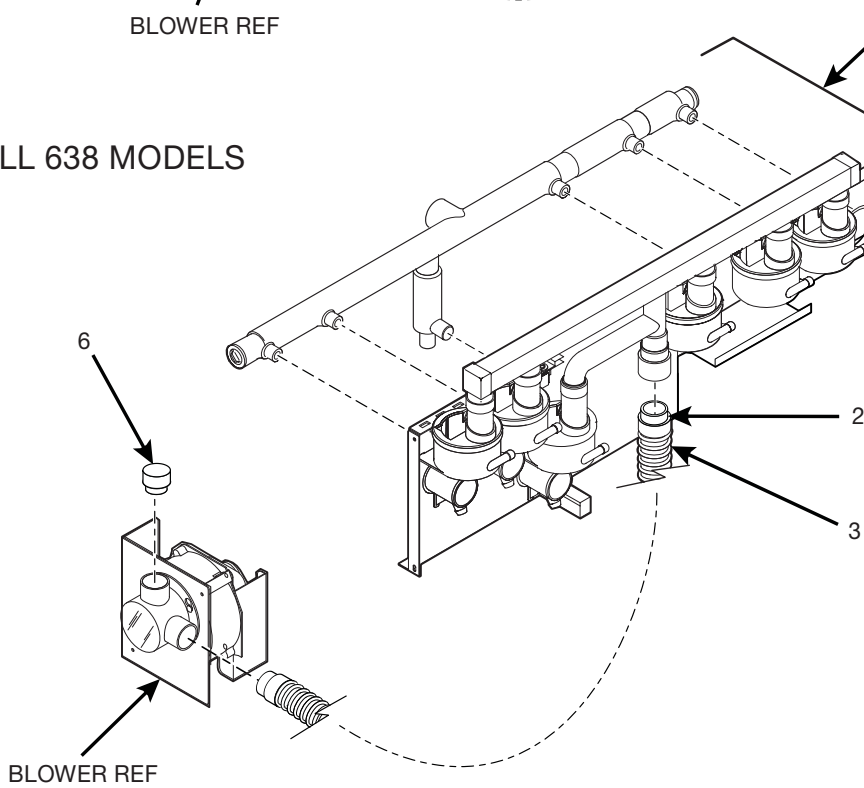

ALL 638 MODELS