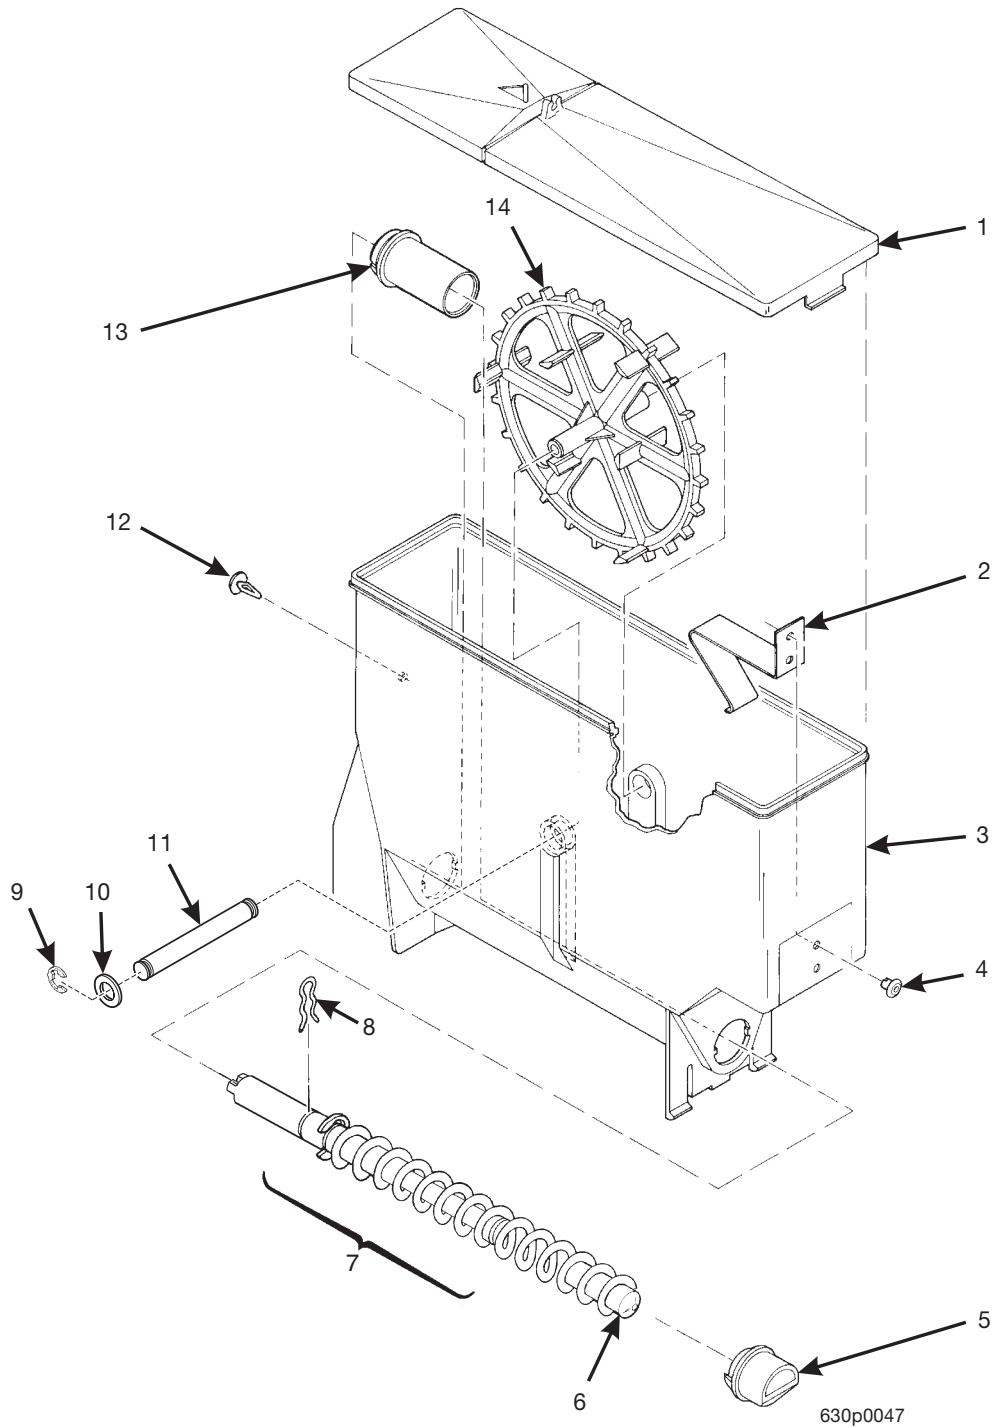

Figure 63. Canister Assembly - Chocolate

Hot Drink Series - Models 630 / 638 - Parts Manual

TABLE 63. CANISTER ASSEMBLY - CHOCOLATE

INDEX	PART NUMBER	DESCRIPTION	QTY.
-	6237447	CANISTER ASSEMBLY - CHOCOLATE	-
1	6237023	LID - CANISTER	1
2	6237439	SLEEVE - CANISTER	1
3	6237108	SPRING - THUMPER	1
4	6237177	BASE - CANISTER - THUMPER	1
5	6237019	ALUMINUM "POP" RIVET - .187 DIA	2
6	6237080	NOZZLE - DISPENSING - F.D. COFFEE	1
7	6237046	PLUG - AUGER	1
8	6237178	AUGER AND SHAFT ASSEMBLY	1
9	6337020	CLIP - SPRING	1
10	9900415	RETAINING RING REINF E TYP.1	2
11	6237116	WASHER - SEAL - WEAR PLATE	2
12	6237167	SHAFT - CANISTER	1
13	6237053	FASTENER - PUSH IN	1
14	6237014	BEARING - CANISTER	1
15	6237181	MIXING WHEEL	1