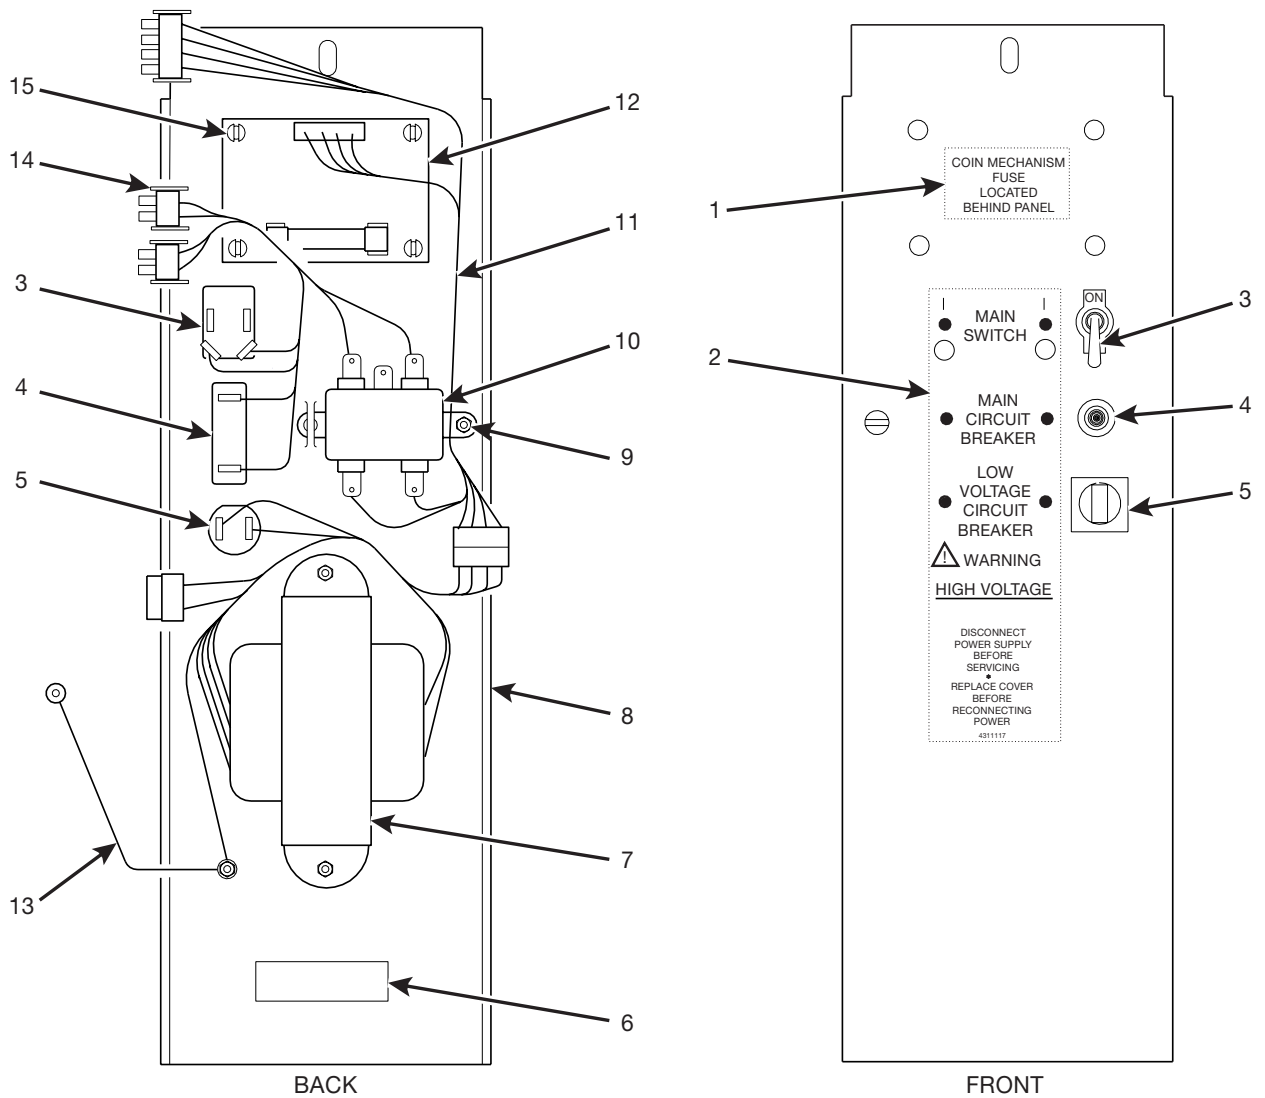

630p0013

Figure 28. Power Panel Assembly - 115 V (Latin America)

Hot Drink Series - Models 630 / 638 - Parts Manual

TABLE 28. POWER PANEL ASSEMBLY - 115 V (LATIN AMERICA)

INDEX	PART NUMBER	DESCRIPTION	QTY.
-	1571136	POWER PANEL ASSEMBLY - 115 V - EXEC.	REF
1	1570057	LABEL - COIN MECH FUSE (SPANISH)	1
2	4311117	LABEL - POWER CONTROL PANEL	1
3	9984624	SWITCH - SPDT - TOGGLE	1
4	9989672	CIRCUIT BREAKER - 15 AMP	1
5	9989336	CIRCUIT BREAKER - 3 AMP	1
6	9989369	LABEL - PART NUMBER	1
7	9989042	TRANSFORMER - 115V/230V PRIMARY; 24V SECONDARY	1
8	1571040	PLATE AND STUD ASSEMBLY	1
9	9900081	NUT - #8-32 KEPS ZINC PLATE	4
10	9989100	INTERFERENCE FILTER	1
11	1579017	HARNESS - COIN HANDLING - POWER	1
12	9989659	PCB ASSEMBLY - DUMB MECH POWER SUPPLY	1
13	9984165	JUMPER - GROUND WIRE	1
14	1579013	HARNESS - POWER PANEL	1
15	1571035	STANDOFF - PCB - 3/8 SNAP LOCK	4