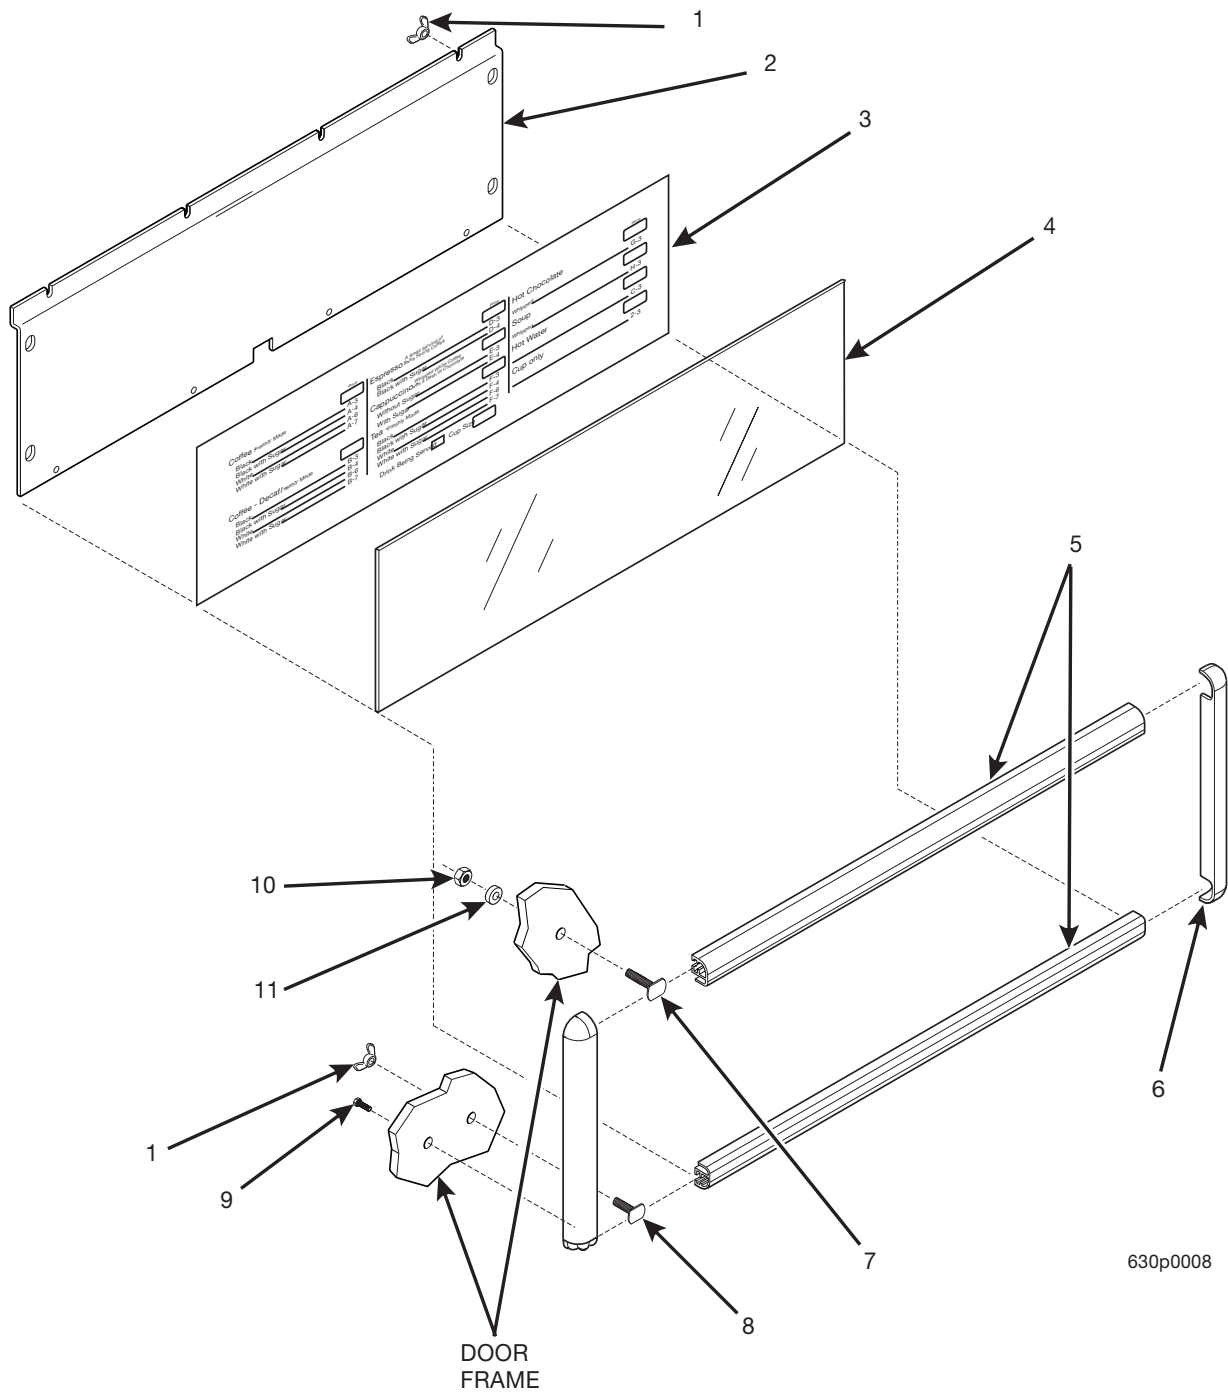

Figure 17. Automatic Delivery Door

Hot Drink Series - Models 630 / 638 - Parts Manual

TABLE 16. AUTOMATIC DELIVERY DOOR

INDEX	PART NUMBER	DESCRIPTION	QTY.
1	6232096	STOP - DOOR VEND	1
2	6232090	MOTOR AND BRACKET ASSEMBLY - VEND DOOR (INCLUDES INDEX NUMBERS 3-12)	1
3	1477113	COUPLING - SPIRAL	1
4	1477020	GEAR - TRAY	1
5	1217159	SCREW - #4-40 KEPS W/EXT L/WAS	2
6	5220108	SWITCH	1
7	1577035	MOTOR AND PCB ASSEMBLY	1
8	1217160	SCREW - #4-40 KEPS W/EXT	2
9	3282004	BRACKET - MOTOR	1
10	2342315	CLIP - WIRE HARNESS	1
11	9900157	SCREW #8-32 X 7/32 HWHD TY23	4
12	1457027	SCREW 8-32 X .81 HHSI TAPTITE	2
13	6232263	COVER - MOTOR - VEND DOOR	1
14	6232120	RACK ASSEMBLY - VEND DOOR - AUTO (INCLUDES INDEX NUMBERS 15-20)	1
15	3108141	SPRING COVER AIR GAP	1
16	6232317	SCREW - #8-32 X 1/2 RHS MACH	1
17	6232160	PLATE ASSEMBLY - RACK	1
18	9900081	NUT - #8-32 KEPS ZINC PLATE	2
19	6234106	RACK - BREWER	1
20	2222031	TEE BOLT - TRIM	1
21	6232065	DOOR - VEND	1
22	6232118	HOUSING AND SPRING ASSEMBLY - VEND DOOR (INCLUDES INDEX NUMBERS 23-27)	1
23	6232084	SPOOL - SPRING	1
24	6232091	SPRING - VEND DOOR	1
25	6232089	HOUSING - SPRING	1
26	9900425	RETAINING RING - REINF. E TYPE	1
27	6232085	SHAFT - SPOOL	1
-	6232100	BRACE & TRACK ASSEMBLY (INCLUDES INDEX NUMBERS 28-31)	1
28	6232172	TRACK - VEND DOOR	1
29	6532010	TRACK - GEAR RACK	1
30	3101059	NUT - WELD - 1/4-20 X N2115	4
31	6232049	BRACE - CUP MECHANISM	1
32	-	ATTACHING HARDWARE	-