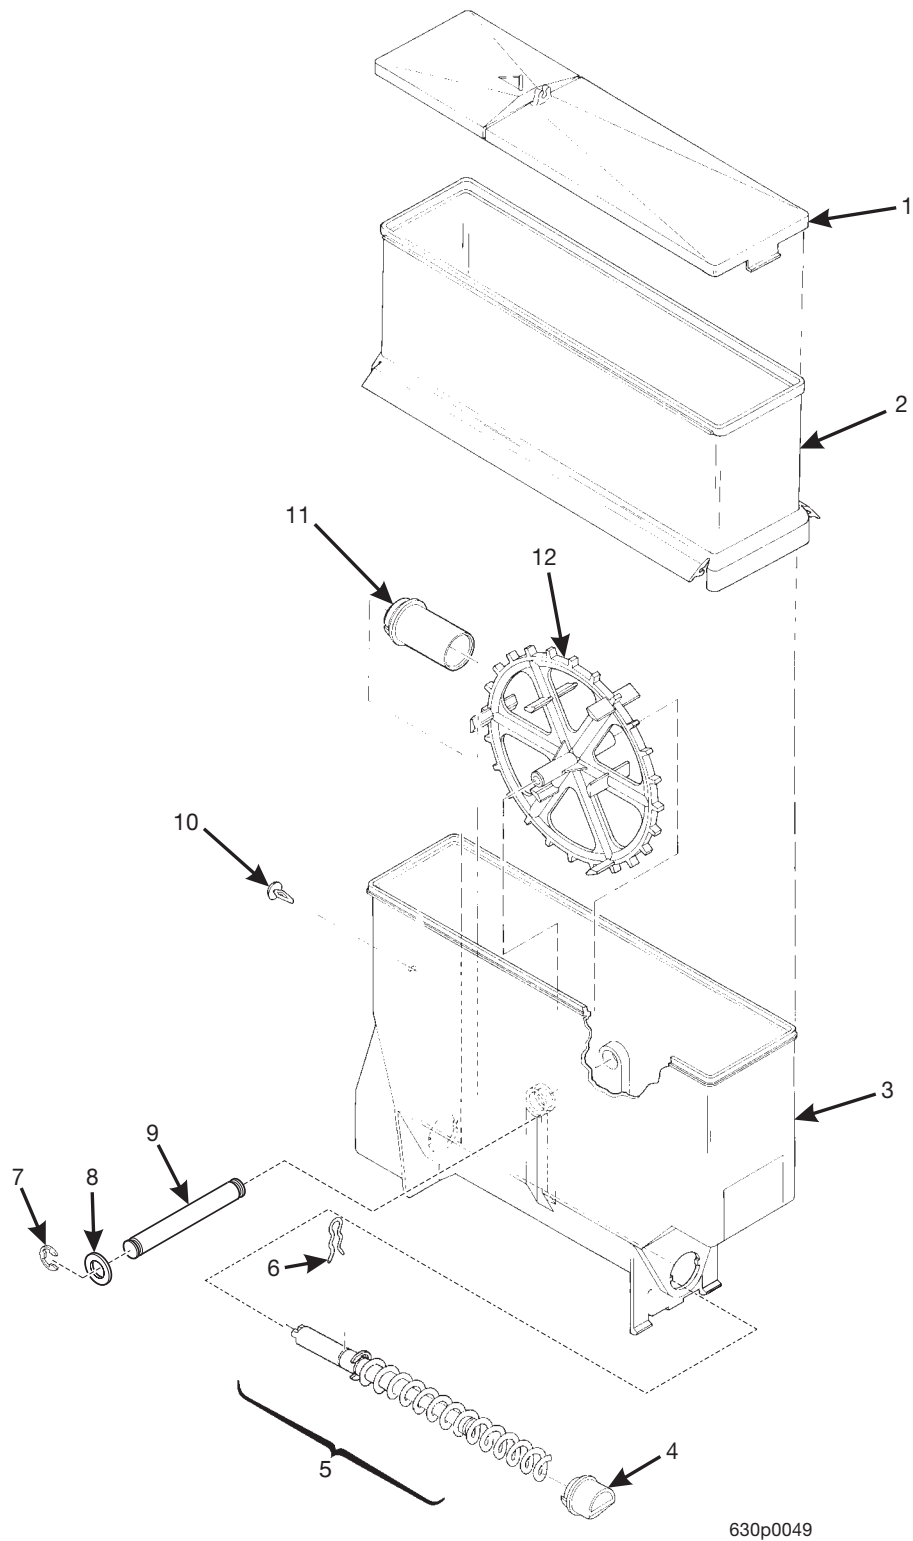

Figure 65. Canister Assembly - Lightener

Hot Drink Series - Models 630 / 638 - Parts Manual

TABLE 65. CANISTER ASSEMBLY - LIGHTENER

INDEX	PART NUMBER	DESCRIPTION	QTY.
-	6237446	CANISTER ASSEMBLY - LIGHTENER	-
1	6237023	LID - CANISTER	1
2	6237176	BASE - CANISTER	1
3	6237106	NOZZLE - DISPENSING - CANISTER	1
4	6237180	PLUG AND AUGER ASSEMBLY (INCLUDES INDEX NUMBERS 5 AND 6)	1
5	6237046	PLUG - AUGER	1
6	6237179	AUGER ASSEMBLY	1
7	6337020	CLIP - SPRING	1
8	9900415	RETAINING RING REINF E TYP.1	2
9	6237116	WASHER - SEAL - WEAR PLATE	2
10	6237167	SHAFT - CANISTER	1
11	6237053	FASTENER - PUSH IN	1
12	6237014	BEARING - CANISTER	1
13	6237181	MIXING WHEEL	1