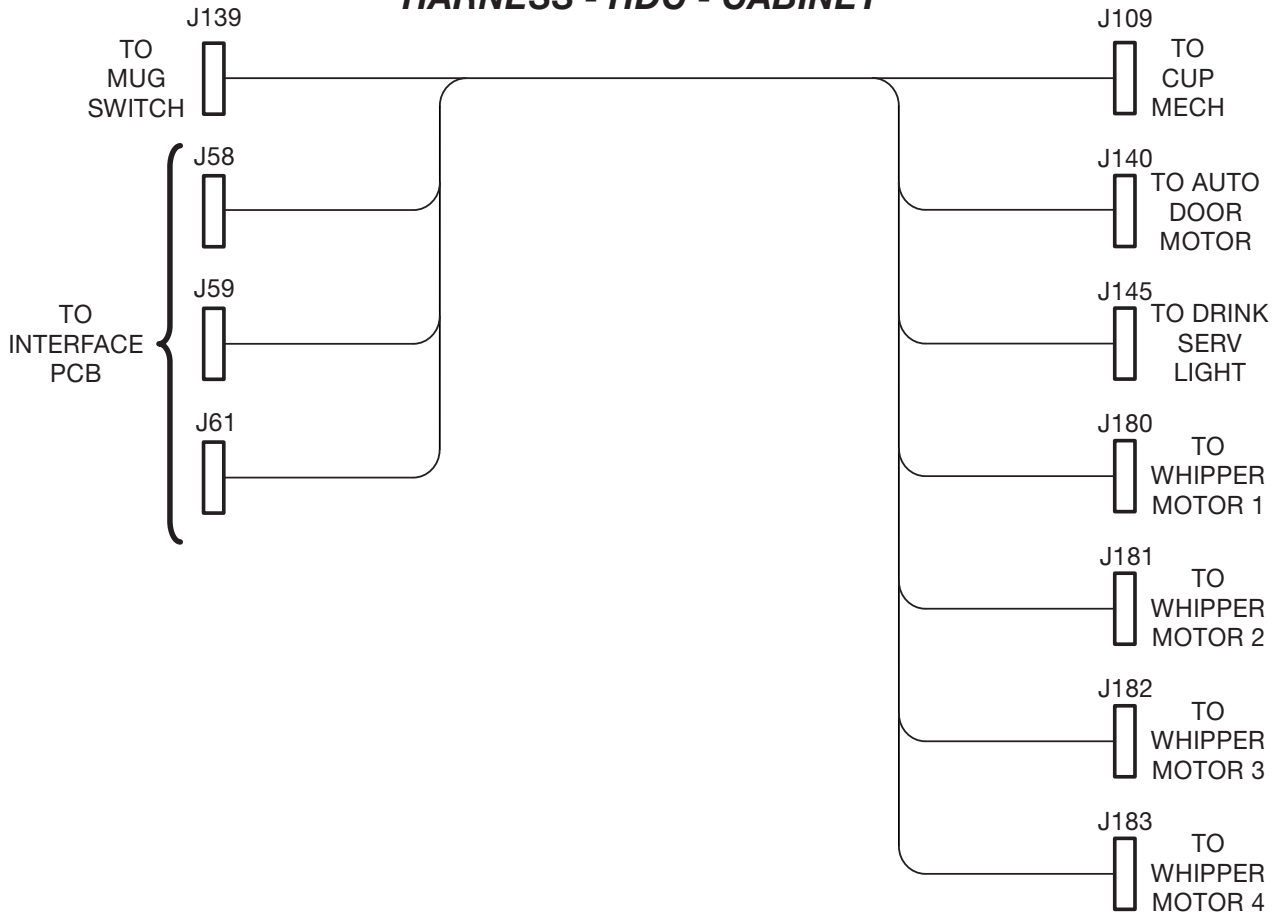

HARNESS - BREW AND GRIND

Figure 73. Wiring Harnesses (Part 8 of 13)

Figure 73. Wiring Harnesses (Part 9 of 13)

**6339005
HARNESS - HDC - CABINET**

6339005

**6339009
JUMPER-FLOAT SWITCH ASSEMBLY**

6339009

Figure 73. Wiring Harnesses (Part 10 of 13)