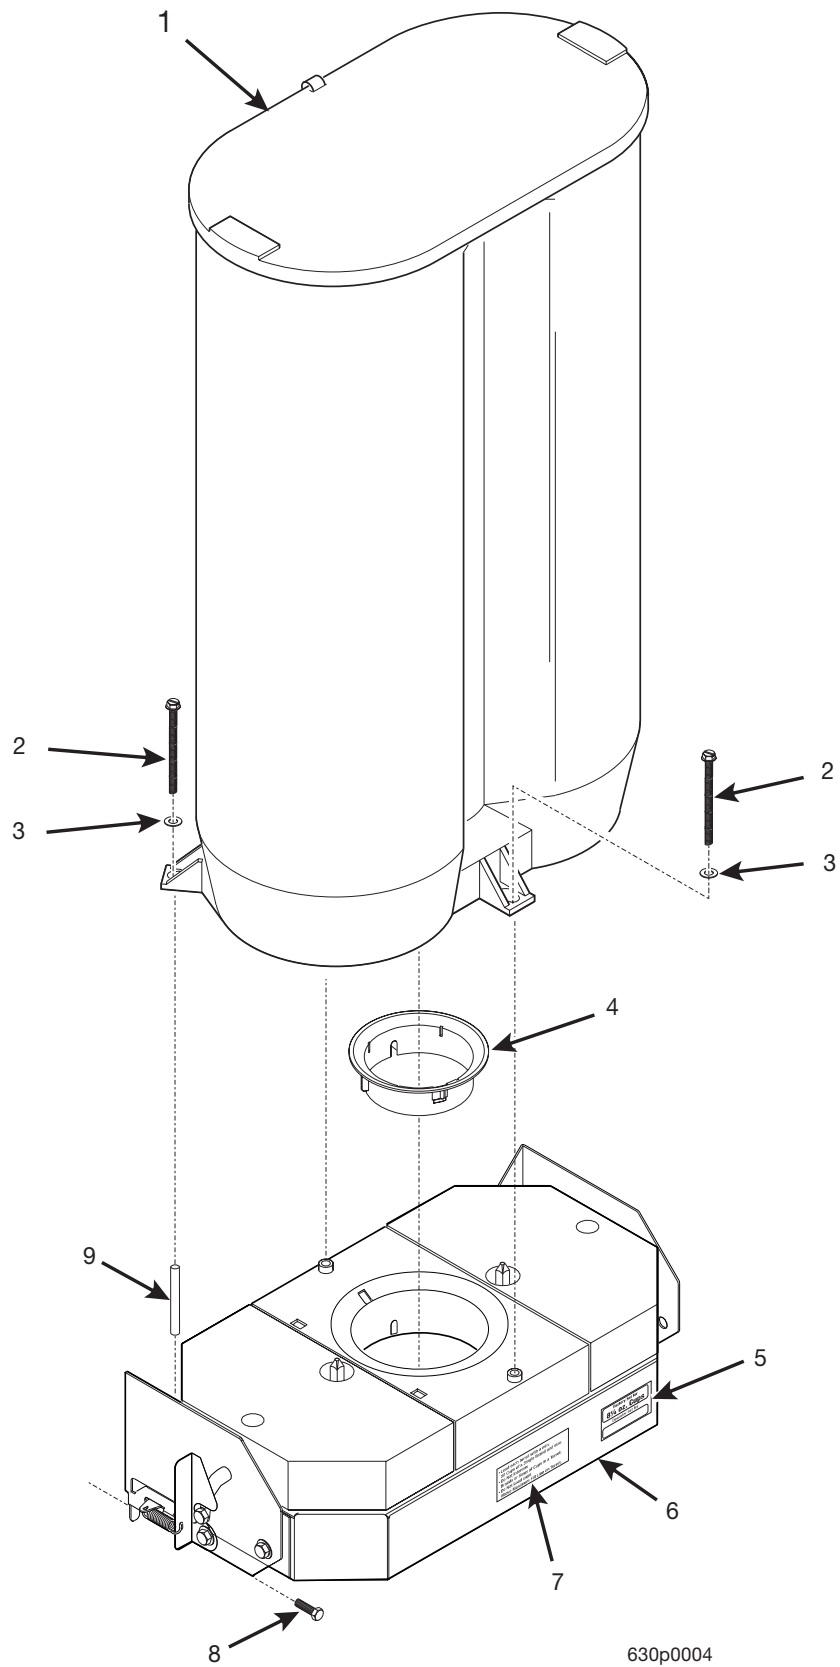

630P0033

Figure 10. Door Lock and Handle Assembly

Hot Drink Series - Models 630 / 638 - Parts Manual

TABLE 10. DOOR LOCK AND HANDLE ASSEMBLY

INDEX	PART NUMBER	DESCRIPTION	QTY.
1	1172190	LEVER - LOCK	1
2	1302291	PIVOT - LEVER LOCK	1
3	1172191	BASE - LEVER LOCK	1
4	2272052	ACTUATOR ASSEMBLY - LOCK BAR	1
5	1302289	CUP SPACER	2
6	1217161	SCREW - #10-32 X 1/2 RHS W/LW	5
7	1302326	SHIELD - LATCH	1
8	9900121	WASHER - STEEL - 7/16 X .203 X .032	1
9	1302324	CATCH - DOOR LATCH	1
10	1302290	LATCH - LOCK LOWER	1
11	9992400	CYLINDER - LOCK	1
	3112163	CYLINDER - VAN LOCK	OPT
-	3112164	KEY (NOT SHOWN) VAN LOCK APPLICATION (NOT SHOWN)	1 (OPT)