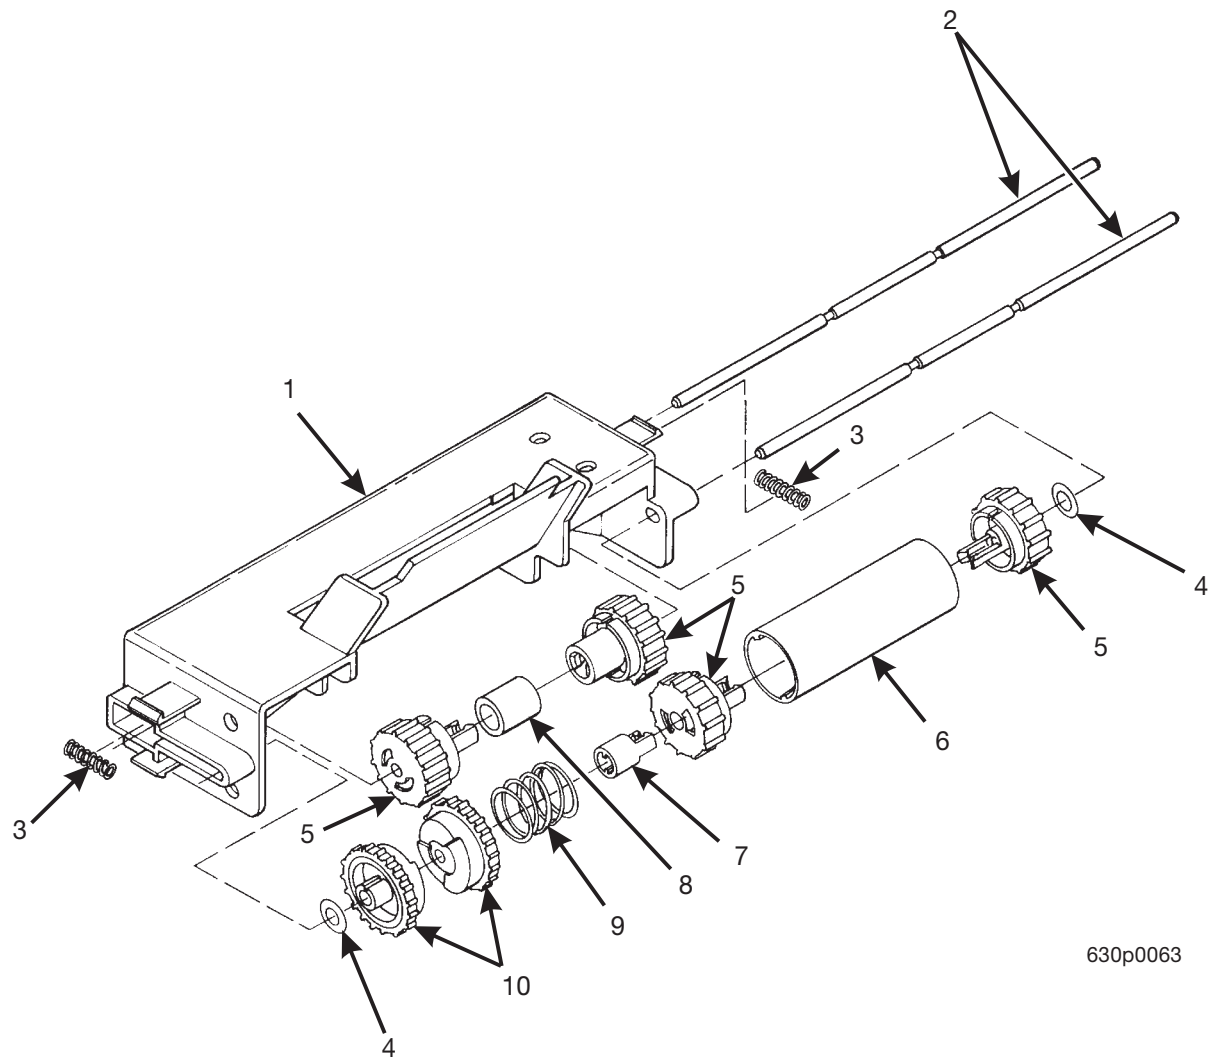

Figure 44. Paper Mechanism Assembly - Single Brewer With Filter

Hot Drink Series - Models 630 / 638 - Parts Manual

TABLE 44. PAPER MECHANISM ASSEMBLY - SINGLE BREWER WITH FILTER

INDEX	PART NUMBER	DESCRIPTION	QTY.
-	6234600	PAPER MECHANISM ASSEMBLY - SINGLE BREWER	REF.
1	6234626	PAPER MECHANISM HOUSING	1
2	6234612	SHAFT - PAPER MECHANISM	2
3	6234614	COMPRESSION SPRING - PAPER MECH. SHAFT	2
4	6234628	WASHER - PAPER MECH.	2
5	6234620	ROLLER END CAP - PAPER MECH.	4
6	6234619	PAPER ROLLER EXTRUSION	1
7	6234603	ROLLER DRIVE - PAPER MECH.	1
8	6234634	TUBE - 6108098 - .50 LG.	2
9	6234315	SPRING - PAPER MECH. RATCHET	1
10	6234607	RATCHET - PAPER MECH.	2