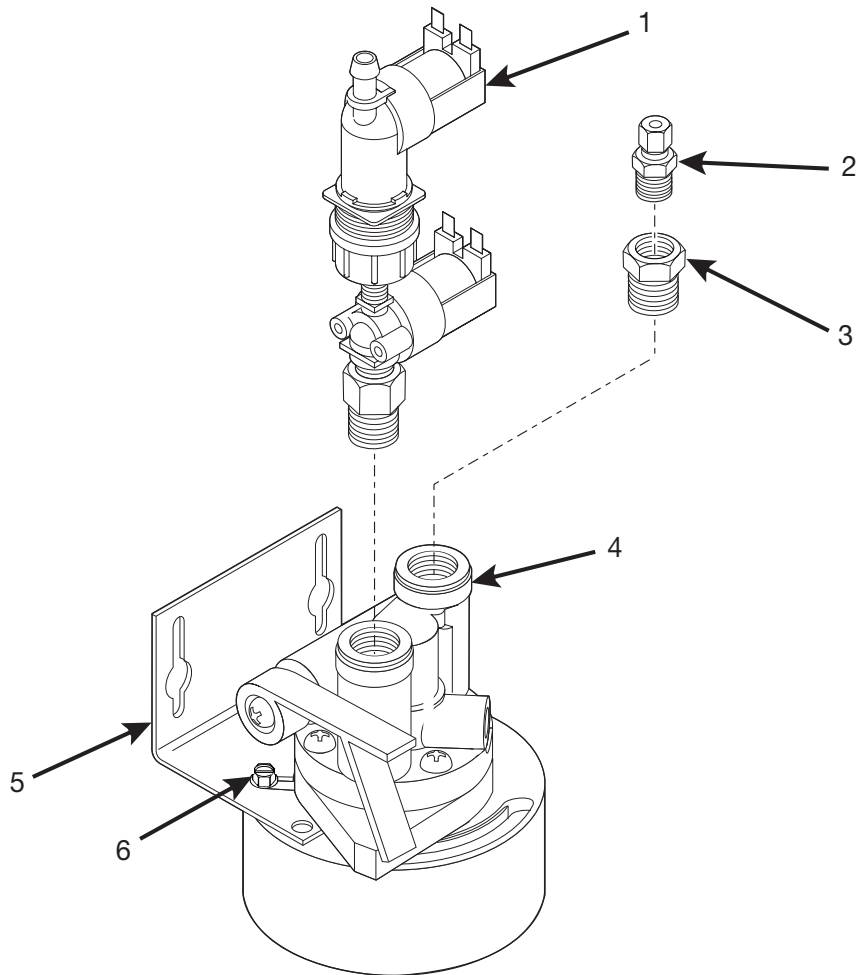

Figure 46. Water Valve Assembly - Without Filter

Hot Drink Series - Models 630 / 638 - Parts Manual

TABLE 47. FILTER HEAD ASSEMBLY - WITH EVERPURE FILTER

INDEX	PART NUMBER	DESCRIPTION	QTY.
-	6408025	FILTER HEAD ASSEMBLY - 115 V	1
	6408026	FILTER HEAD ASSEMBLY - 230 V	
1	3158061	VALVE ASSEMBLY - 115 V	1
	6408003	VALVE ASSEMBLY - 230 V	
2	6408119	MALE CONNECTOR - BRASS - #4-4 FBI 12-B PARKER	1
3	6408117	BUSHING - 1/4 X 3/8 - BRASS - 290P-6-4	1
4	6408134	FILTER HEAD - EVERPURE #9257-12	1
5	3158023	BRACKET - MOUNTING - WATER FILTER	1
6	9900205	SCREW - #10-32 X 3/8 HEX HD	5