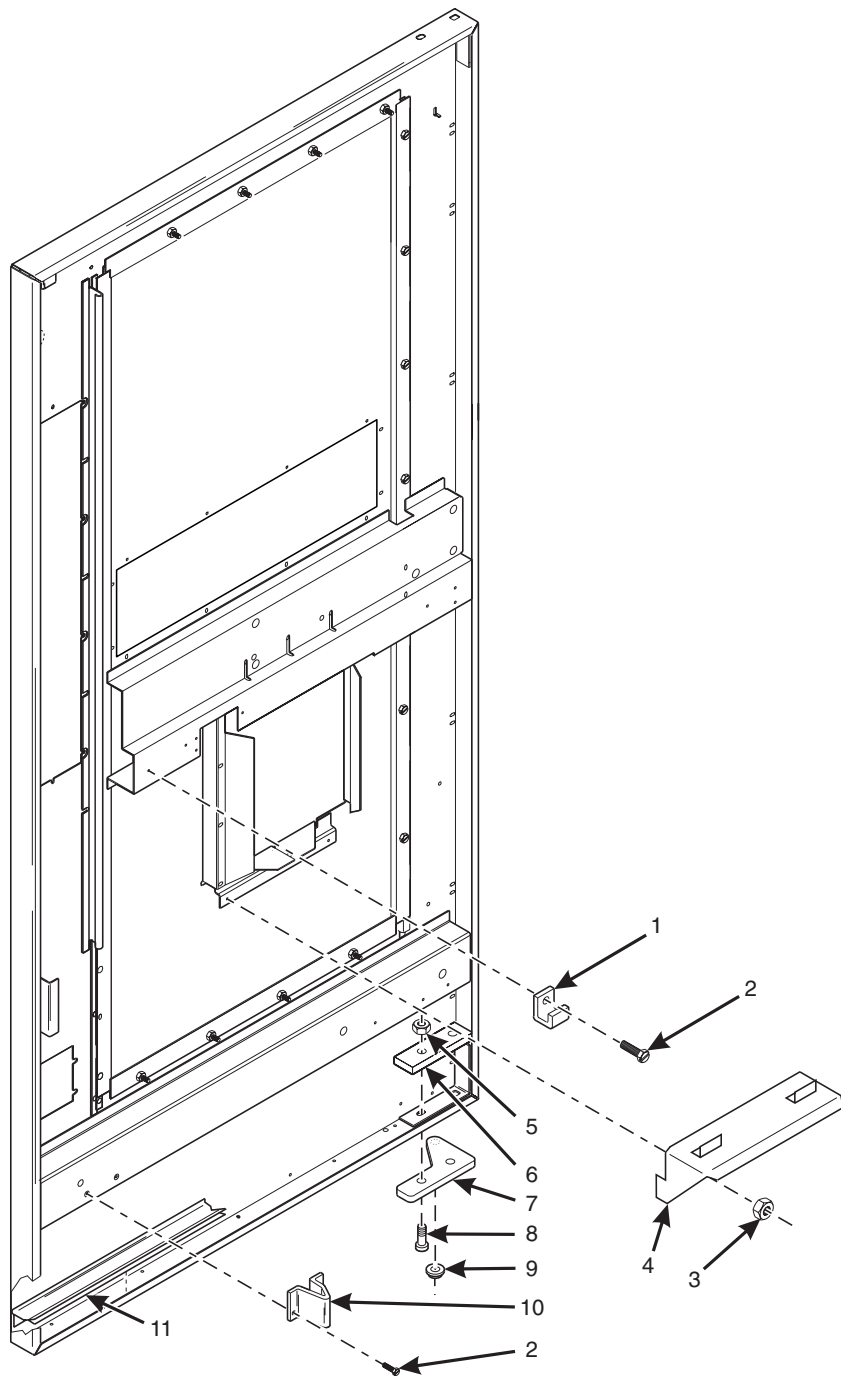

630p0009

Figure 19. Miscellaneous Mounted Parts - Door Assembly

Hot Drink Series - Models 630 / 638 - Parts Manual

TABLE 19. MISCELLANEOUS MOUNTED PARTS - DOOR ASSEMBLY

INDEX	PART NUMBER	DESCRIPTION	QTY.
1	6342040	LIFT BRACKET - CUP STATION	1
2	1451097	SCREW - HEX - #8	-
3	9900081	NUT - HEX - #8	-
4	3142138	HANGER - CUP STATION	1
5	1211105	NUT - KEPS - 1/4-20 EXT LW ZIP	2
6	6232031	HINGE ASSEMBLY - DOOR - LOWER	1
7	4242145	BEARING - THRUST - LOWER HINGE	1
8	6232008	WELD SCREW - 1/4-20 X 1" LG	2
9	6232028	PLATE ASSEMBLY - HINGE MOUNTING	2
10	6231164	BRACKET - DOOR SUPPORT	1
11	6262046	FILLER STRIP - SANITATION	1