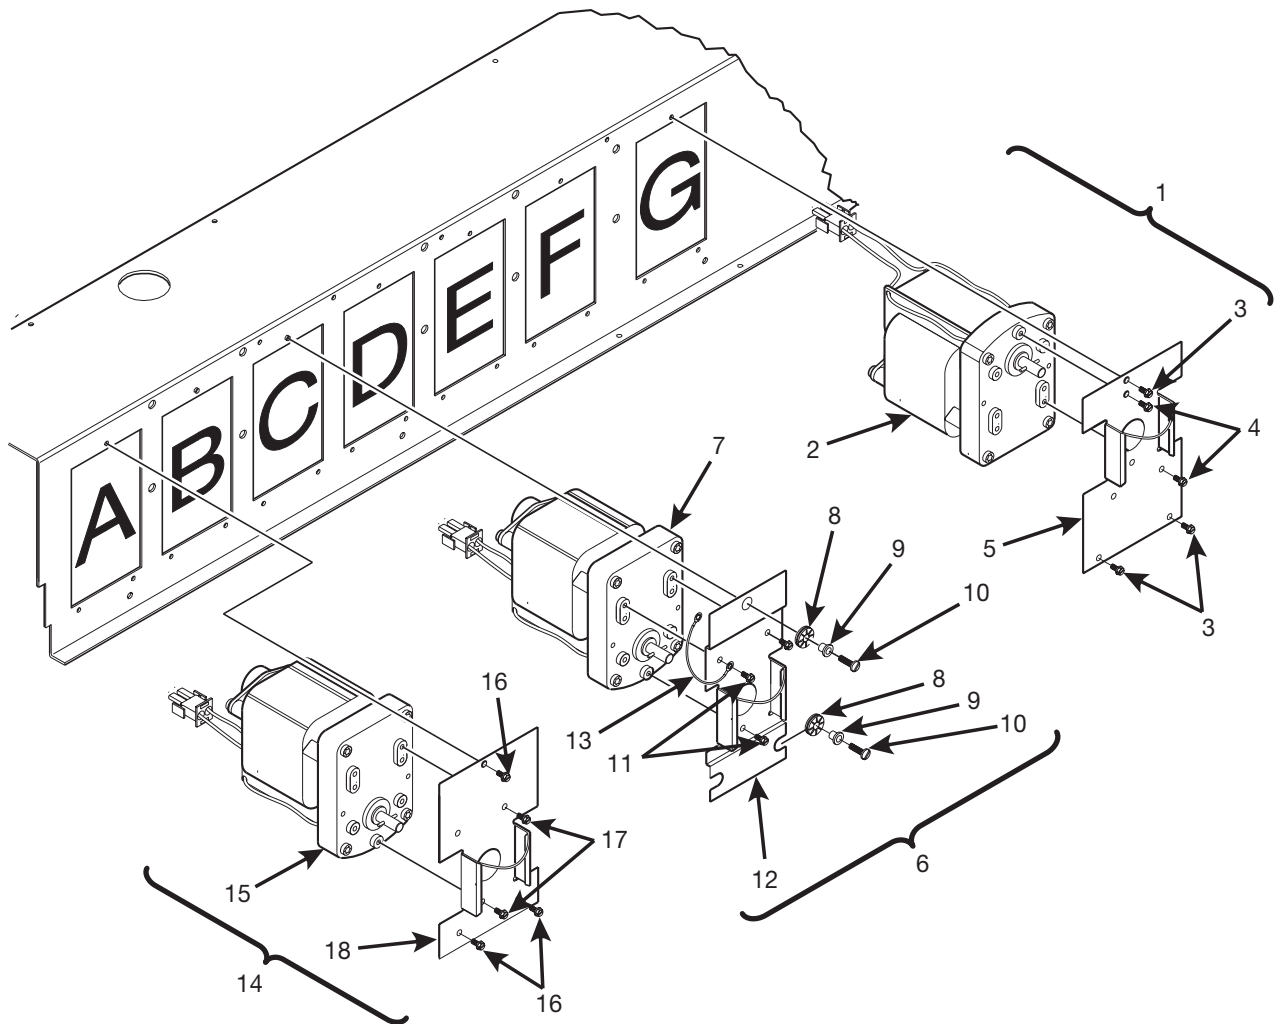

630p0053

Figure 70. Canister Motor and Plate Assemblies

Hot Drink Series - Models 630 / 638 - Parts Manual

TABLE 70. CANISTER MOTOR AND PLATE ASSEMBLIES

INDEX	PART NUMBER	DESCRIPTION	QTY.
1	6237438	MOTOR AND PLATE ASSEMBLY - 115 V (FRESH BREW COFFEE) (INCLUDES INDEX NUMBERS 2 - 5)	1
2	6237165	MOTOR - 115 V - 200 RPM	1
3	1451097	SCREW - #8-32 X .31 HEX HD	3
4	9900157	SCREW - #8-32 X 7/32 HWHD TY23	3
5	6237077	PLATE ASSEMBLY - MOUNTING	1
6	6237184	MOTOR AND PLATE ASSEMBLY - 115 V (LIGHTENER) (INCLUDES INDEX NUMBERS 7 - 12)	1
	6337004	MOTOR AND PLATE ASSEMBLY - 230 V (LIGHTENER) (INCLUDES INDEX NUMBERS 7 - 12)	
7	6237165	MOTOR - 115 V - 200 RPM	1
	6407000	MOTOR - 230 V - 167 RPM	
8	6237356	VIBRATION ISOLATOR	1
9	6237170	BUSHING - CANISTER	3
10	9900157	SCREW - #8-32 X 7/32 HWD	3
11	3102447	SCREW - 8-32 X 3/4 PHS	3
12	6237172	PLATE ASSEMBLY	1
13	1475119	JUMPER - GROUND WIRE	1
14	6237437	MOTOR AND PLATE ASSEMBLY - 115 V (TEA) (INCLUDES INDEX NUMBERS 15 - 18)	-
	6337001	MOTOR AND PLATE ASSEMBLY - 230 V (TEA) (INCLUDES INDEX NUMBERS 15 - 18)	
	6237436	MOTOR AND PLATE ASSEMBLY - 115 V (FREEZE DRIED COFFEE, DECAF, SUGAR, OPTIONAL PRODUCT) (INCLUDES INDEX NUMBERS 15 - 18)	
	6408001	MOTOR AND PLATE ASSEMBLY - 115 V (FREEZE DRIED COFFEE, DECAF, SUGAR, OPTIONAL PRODUCT) (INCLUDES INDEX NUMBERS 15 - 18)	
15	6237057	MOTOR - 115 V 60 RPM (TEA)	1
	6337010	MOTOR - 230 V 53 RPM (TEA)	
	6237165	MOTOR - 115 V 200 RPM (TEA)	
	6407000	MOTOR - 230 V 200 RPM (TEA)	
16	1451097	SCREW - #8-32 X .31 HEX HD	3
17	9900157	SCREW - #8-32 X 7/32 HWD	3
18	6237074	PLATE ASSEMBLY - MOTOR MOUNTING	1