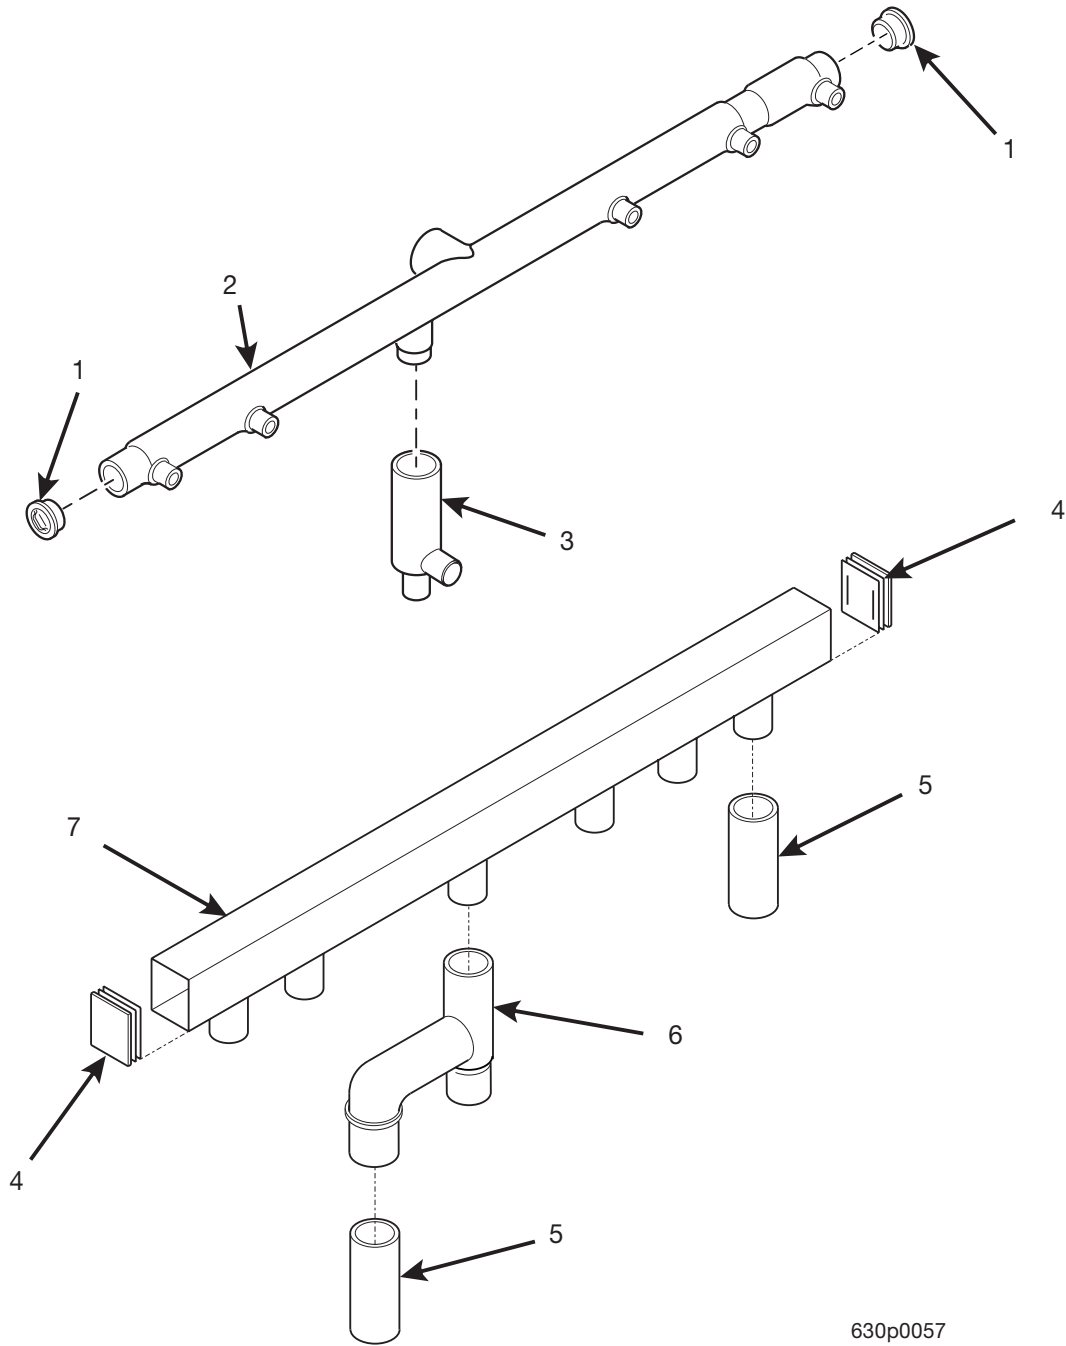

630p0056

Figure 51. Vent Tubing (Model 630 Only)

Hot Drink Series - Models 630 / 638 - Parts Manual

TABLE 51. VENT TUBING (MODEL 630 ONLY)

INDEX	PART NUMBER	DESCRIPTION	QTY.
1	6267310	CAP - VINYL - 1.00 I.D. X .50 LG	2
2	6267301	VENT SHELF - F.D.	1
3	6237470	VENT EXTENSION - SUGAR/LIGHTENER	1
4	6337082	CAP - MANIFOLD	2
5	6337049	TUBE - EXTENSION - SILICONE	5
6	6337044	VENT - SUGAR/LIGHTENER ADAPTER	1
7	6367003	VENT - F.D.	1