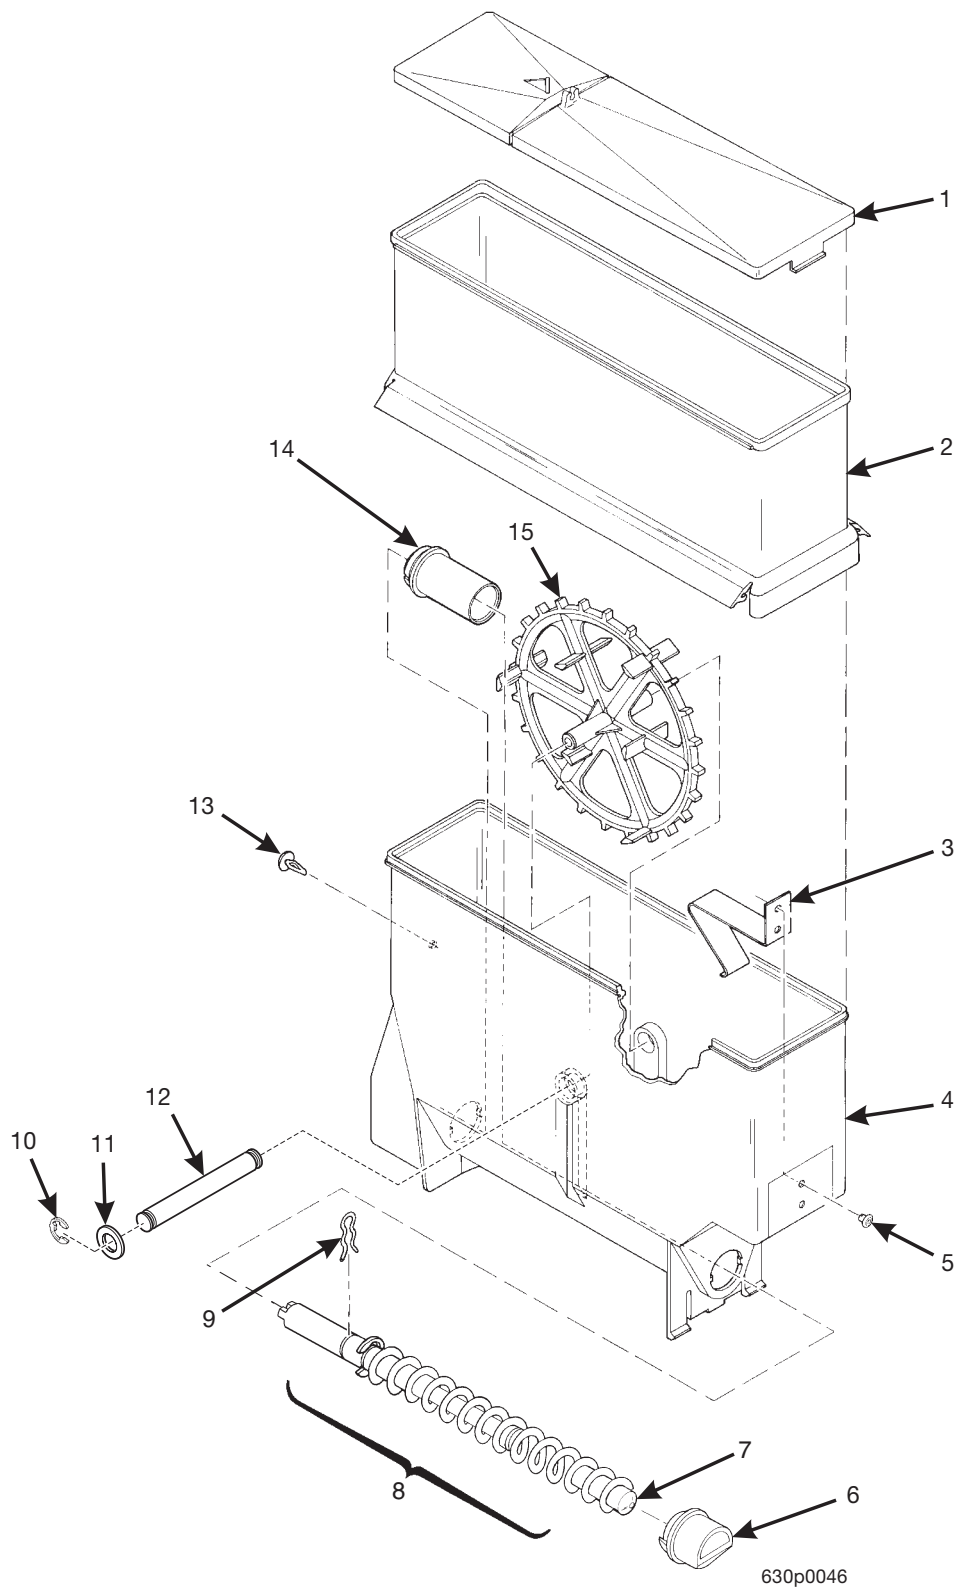

Figure 63. Canister Assembly - Chocolate

Hot Drink Series - Models 630 / 638 - Parts Manual

TABLE 63. CANISTER ASSEMBLY - CHOCOLATE

INDEX	PART NUMBER	DESCRIPTION	QTY.
-	6237447	CANISTER ASSEMBLY - CHOCOLATE	-
1	6237023	LID - CANISTER	1
2	6237439	SLEEVE - CANISTER	1
3	6237108	SPRING - THUMPER	1
4	6237177	BASE - CANISTER - THUMPER	1
5	6237019	ALUMINUM "POP" RIVET - .187 DIA	2
6	6237080	NOZZLE - DISPENSING - F.D. COFFEE	1
7	6237046	PLUG - AUGER	1
8	6237178	AUGER AND SHAFT ASSEMBLY	1
9	6337020	CLIP - SPRING	1
10	9900415	RETAINING RING REINF E TYP.1	2
11	6237116	WASHER - SEAL - WEAR PLATE	2
12	6237167	SHAFT - CANISTER	1
13	6237053	FASTENER - PUSH IN	1
14	6237014	BEARING - CANISTER	1
15	6237181	MIXING WHEEL	1