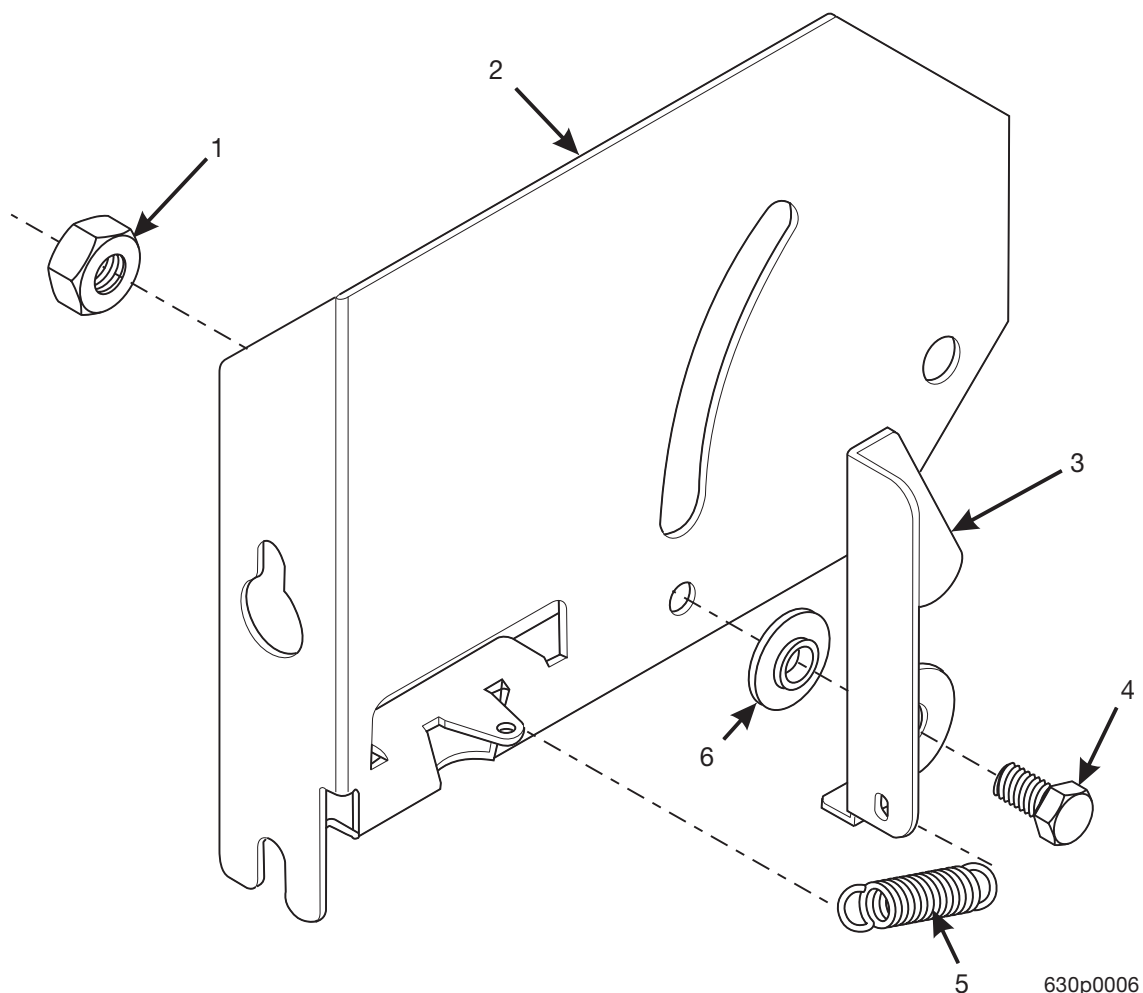

Figure 15. Actuator Assembly - Cup Ring

NOTE
RH BRACKET ASSEMBLY IS SHOWN
LH BRACKET IS SIMILAR

Figure 16. Mounting Brackets

Hot Drink Series - Models 630 / 638 - Parts Manual

TABLE 16. MOUNTING BRACKETS

INDEX	PART NUMBER	DESCRIPTION	QTY.
-	6233019	MOUNTING BRACKET - LEFT (INCLUDES ALL ITEMS EXCEPT PART NUMBER 6233018)	1
-	6233057	MOUNTING BRACKET - RIGHT (INCLUDES ALL ITEMS EXCEPT PART NUMBER 6233019)	1
1	4041241	NUT - 1/4-20 SELF LOCKING	1
2	6233019	BRACKET - MECH MOUNTING - LEFT	1
	6233018	BRACKET - MECH MOUNTING - RIGHT	
3	6233037	LATCH	1
4	6233021	SCREW - 1/4 X 20 X .5 HEX HD	1
5	2301057	SPRING - ELEVATOR STOP	1
6	6233028	BUSHING	1