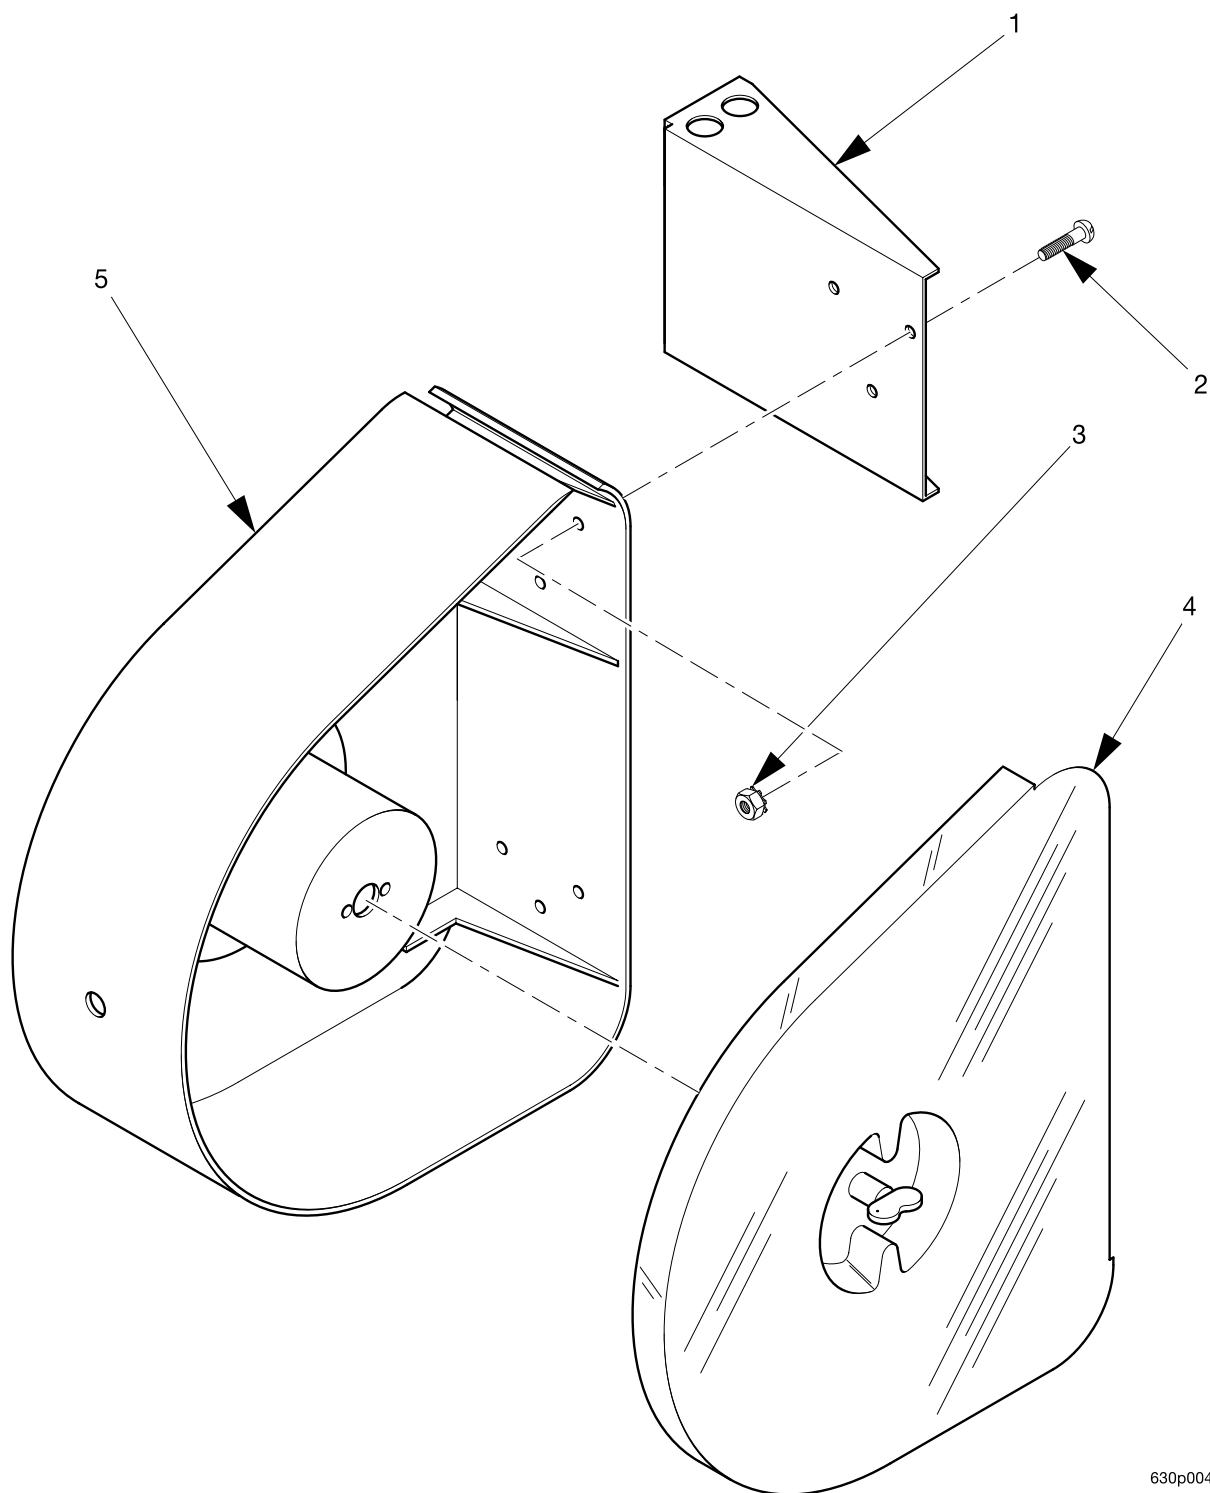

630p0043

Figure 45. Filter Paper Housing

Hot Drink Series - Models 630 / 638 - Parts Manual

TABLE 45. FILTER PAPER HOUSING

INDEX	PART NUMBER	DESCRIPTION	QTY.
-	6234622	PAPER ROLL ASSEMBLY (INCLUDES INDEX NUMBERS 2 - 3 AND 5)	1
1	6234625	BRACKET - PAPER ROLL	1
2	9900020	SCREW - #8-32 X 1/2 RHS MACH. ZINC	3
3	9900081	NUT - #8-32 KEPS ZINC PLATE	3
4	6154238	COVER ASSEMBLY - FILTER PAPER HOUSING	1
5	6234630	HOUSING ASSEMBLY - FILTER PAPER	1
-	P6104459	FILTER PAPER PACKAGE ASSEMBLY	-