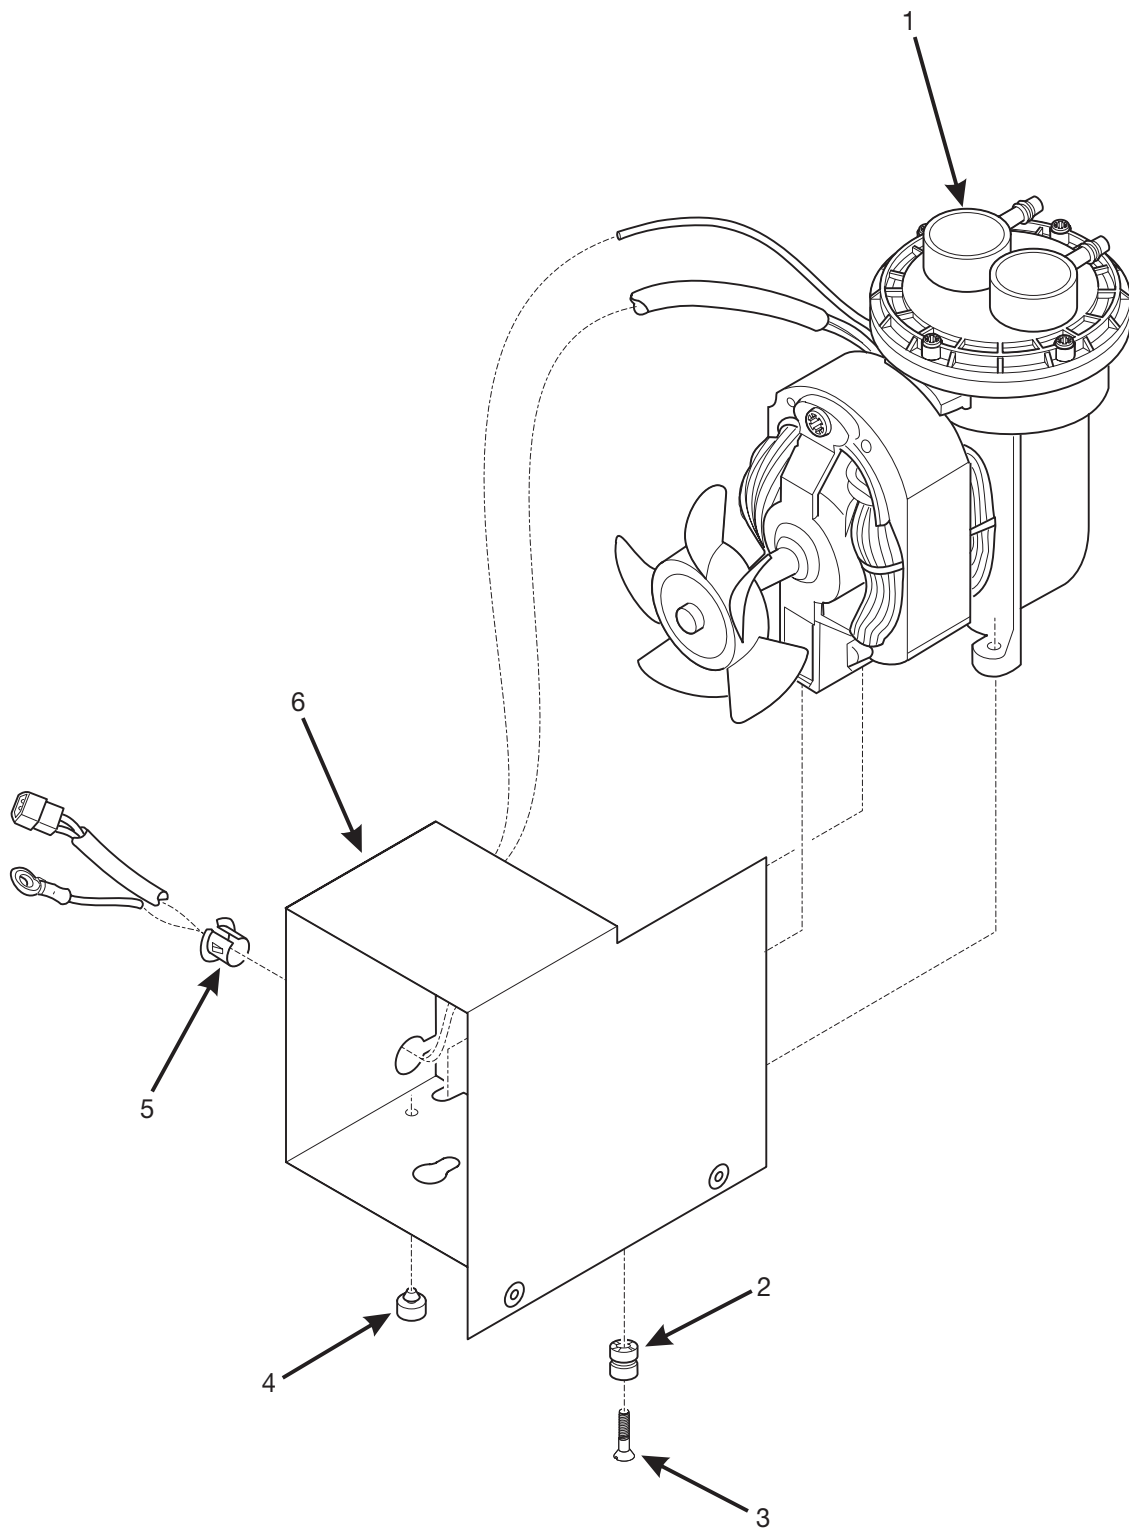

Hot Drink Series - Models 630 / 638 - Parts Manual

TABLE 54. BREWER DRIVE ASSEMBLY

INDEX	PART NUMBER	DESCRIPTION	QTY.
-	6334005	BREWER DRIVE ASSEMBLY - 115 V	1
	6334002	BREWER DRIVE ASSEMBLY - 230 V	
1	6234510	PANEL - MOUNTING	1
2	6234294	MOUNTING BRACKET	1
3	1451097	SCREW - #8-32 X .31 HX HD	-
4	6234310	DRIVE CONNECTION - BREWER	1
5	6234303	RETAINING RING	1
6	6334001	SWITCH/MOTOR ASSEMBLY - 230 V (INCLUDES INDEX NUMBERS 1 - 5 AND 15 - 20)	1
	6334007	SWITCH/MOTOR ASSEMBLY - 115 V (INCLUDES INDEX NUMBERS 1 - 5 AND 15 - 20)	
7	1217159	NUT PLATE - #4-40 KEPS W/EXT L/WAS H ZP	1
8	6234279	SWITCH - BREWER (INCLUDES INDEX NUMBERS 15 - 20)	1
9	9988208	CAPACITOR	1
10	1217160	SCREW - #4-40 X 5/8	2
11	6239016	HARNESS - BREWER SWITCH	1
12	9985887	BUSHING - STRAIN RELIEF	1
13	6334011	MOTOR - BREWER - 230 V	1
	6334012	MOTOR - BREWER - 115 V	
14	3157060	SCREW	-
15	6334018	HOUSING	1
16	4245186	SCREW - #8-32 X 1/4 PHS	1
17	6234515	ACTUATOR - SWITCH	1

630p0040

Figure 55. Air Compressor Assembly