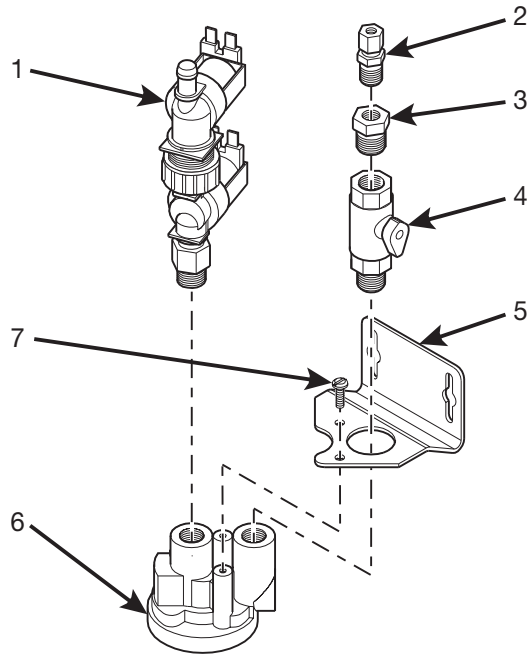

Figure 48. Filter Head Assembly - With Hydrolife Filter

Hot Drink Series - Models 630 / 638 - Parts Manual

TABLE 49. FILTER HEAD ASSEMBLY - WITH CUNO FILTER

INDEX	PART NUMBER	DESCRIPTION	QTY.
-	6408006	FILTER HEAD ASSEMBLY - 115 V	1
	6408011	FILTER HEAD ASSEMBLY - 230 V	
1	3158061	VALVE - WATER - 115 V	1
	6408008	VALVE - WATER - 230 V	
2	6408119	MALE CONNECTOR	1
3	6408117	BUSHING	1
4	6408113	BALL VALVE	1
5	6408115	BRACKET	1
6	6408114	FILTER HEAD	1
7	7207027	SCREW - #10-16 X 5/8 PHS	4