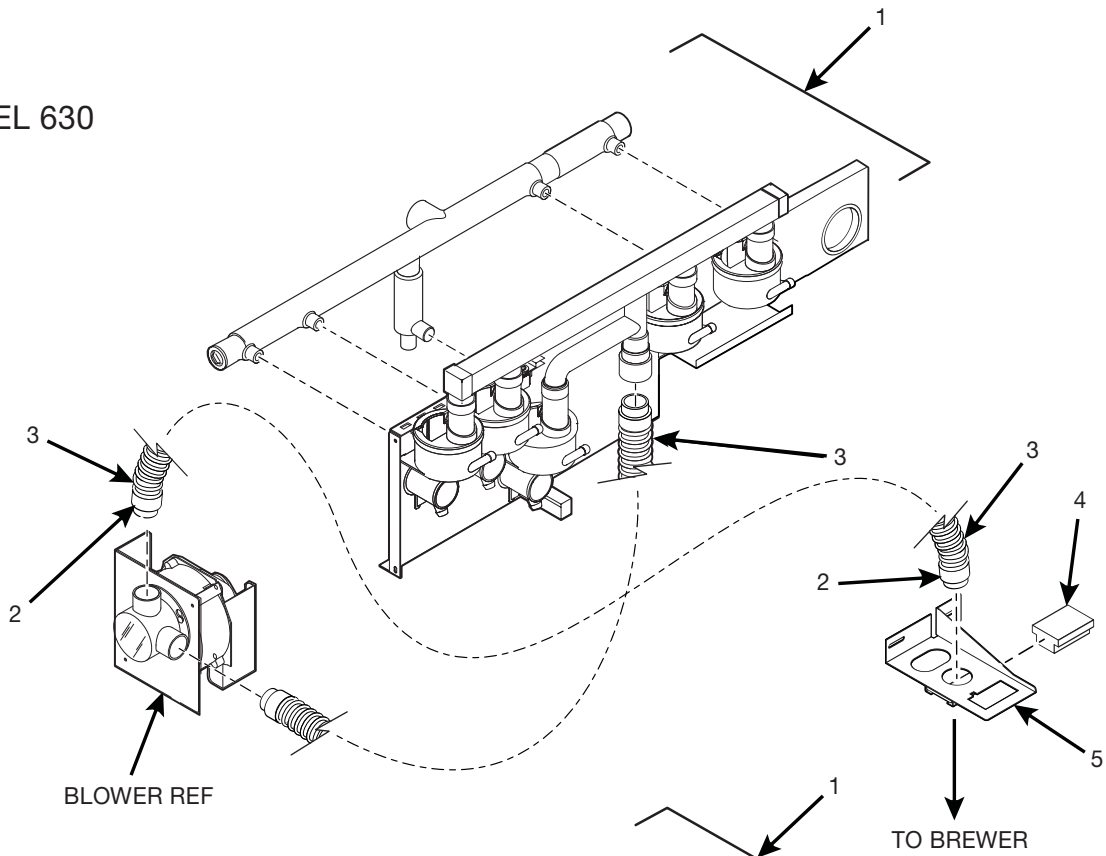

MODEL 630

ALL 638 MODELS

630P0055

Figure 50. Mixing Bowl and Brewer Ventilation System