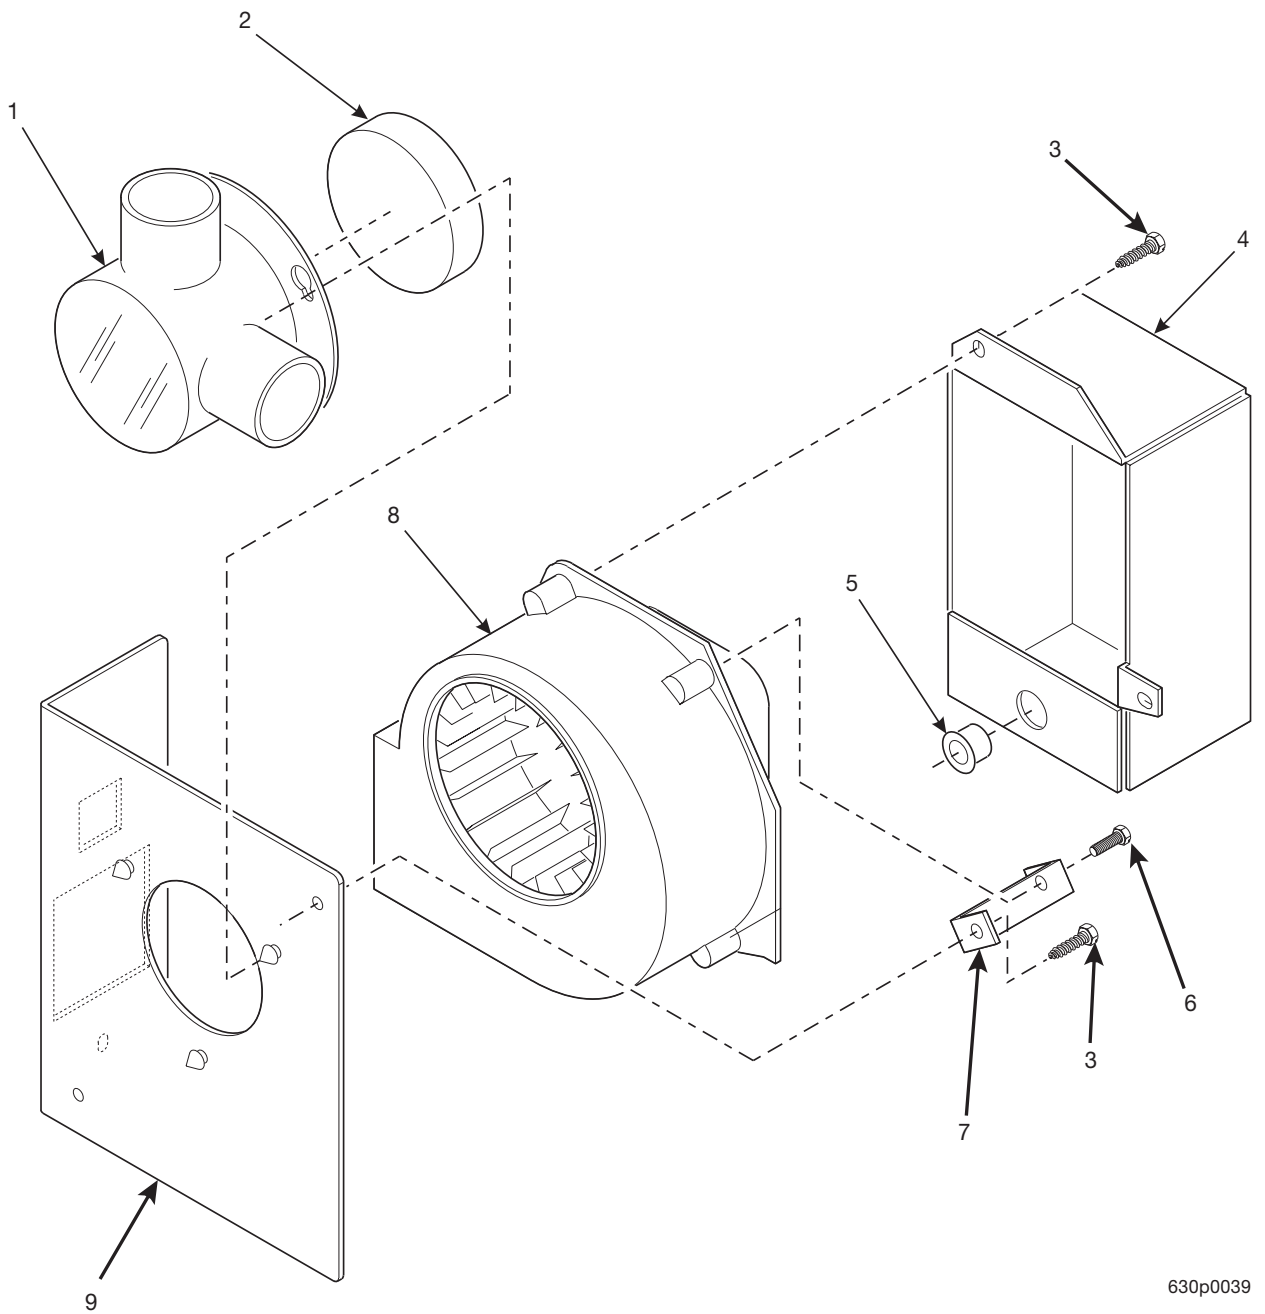

Figure 52. Vent Tubing (Model 638 Only)

Hot Drink Series - Models 630 / 638 - Parts Manual

TABLE 52. VENT TUBING (MODEL 638 ONLY)

INDEX	PART NUMBER	DESCRIPTION	QTY.
1	6267310	CAP - VINYL - 1.00 I.D. X .50 LG	2
2	6367010	VENT SHELF - F.D.	1
3	6237470	VENT EXTENSION - SUGAR/LIGHTENER	1
4	6337082	CAP - MANIFOLD	2
5	6337049	TUBE - EXTENSION - SILICONE	6
6	6337044	VENT - SUGAR/LIGHTENER ADAPTER	1
7	6367003	VENT - F.D.	1