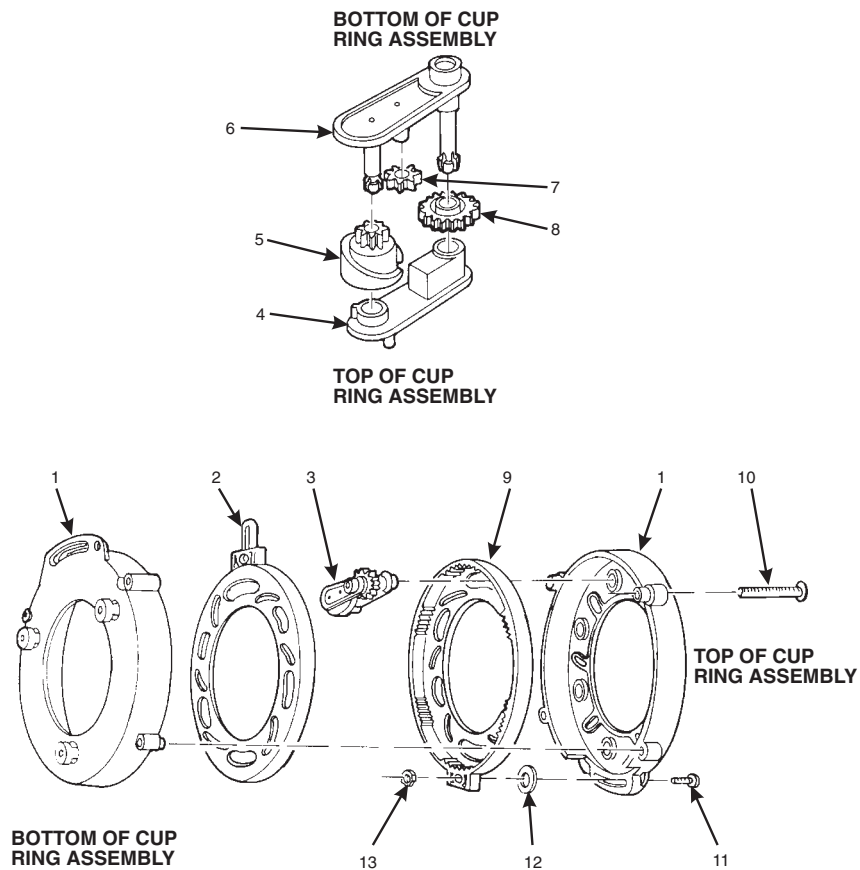

639p0012

Figure 13. Mechanism Assembly

Hot Drink Series - Models 630 / 638 - Parts Manual

TABLE 13. MECHANISM ASSEMBLY

INDEX	PART NUMBER	DESCRIPTION	QTY.
-	6263001	MECHANISM ASSY - 7 COLUMN	1
	3283018	MECHANISM ASSY - 18 OZ - 7 COLUMN	
1	6233010	COVER - END	2
2	6233013	DRIVER - GENEVA	2
3	6269013	HARNESS - CUP MECHANISM	1
4	6233014	INDEX PLATE - GENEVA	2
5	6233019	BRACKET - MECH.MOUNTING - LEFT	1
6	6263003	PLATE - BASE - 7 COLUMN	1
7	1577038	MOTOR & PC BOARD ASSEMBLY	2
8	6233056	MOTOR & CRANK ARM ASSY	1
9	6333008	CUP RING ASSY - UNIVERSAL	1
10	6233057	MTG BRACKET ASSY - RIGHT (SEE FIGURE 16 FOR DETAILS)	1
11	3283058	CAM	1
12	6233032	ACTUATOR - CUP RING	1
13	4733035	SPRING - CUP RELEASE ARM	1
14	6233105	PCB ASSY - DETECTOR CUP SENSOR	1
15	6233106	HARNESS - CUP DETECTOR/LED JUMPER	1
16	6233107	PCB ASSY - DETECTOR CUP SENSOR	1
17	6233012	COVER - CENTER	1

Hot Drink Series - Models 630 / 638 - Parts Manual

TABLE 14. CUP RING ASSEMBLY

INDEX	PART NUMBER	DESCRIPTION	QTY.
-	3143005	CUP RING ASSEMBLY	1
1	3143006	HOUSING - CUP RING	2
2	3143007	GEAR - INTERNAL	1
3	3143130	CAM AND GEAR ASSEMBLY (INCLUDES INDEX NUMBERS 4 - 8)	6
4	3143017	RETAINER - CAM	1
5	3143129	CAM - CUP	1
6	3143013	ARM - CAM	1
7	3143015	GEAR - 10 TOOTH	1
8	3143016	GEAR - 18 TOOTH	1
9	3143008	GEAR - INTERNAL - ADJUSTER	1
10	3143010	SCREW - #8-16 X 1.12 PHS	4
11	3143009	SCREW - #8-32 X .50 PHS	1
12	6114121	WASHER ROLLER	1
13	3143011	NUT - #8-32 SELF LOCKING	1

630P0034

Figure 14. Cup Ring Assembly

Hot Drink Series - Models 630 / 638 - Parts Manual

TABLE 15. ACTUATOR ASSEMBLY - CUP RING

INDEX	PART NUMBER	DESCRIPTION	QTY.
-	6233031	ACTUATOR ASEMBLY - CUP RING	1
1	1451097	SCREW - #8032 X .31 HEX HD T.F. - BLACK	2
2	6233040	RAMP - ACTUATOR	1
3	6233009	CAM - ACTUATOR	1
4	6233032	ACTUATOR - CUP RING	1