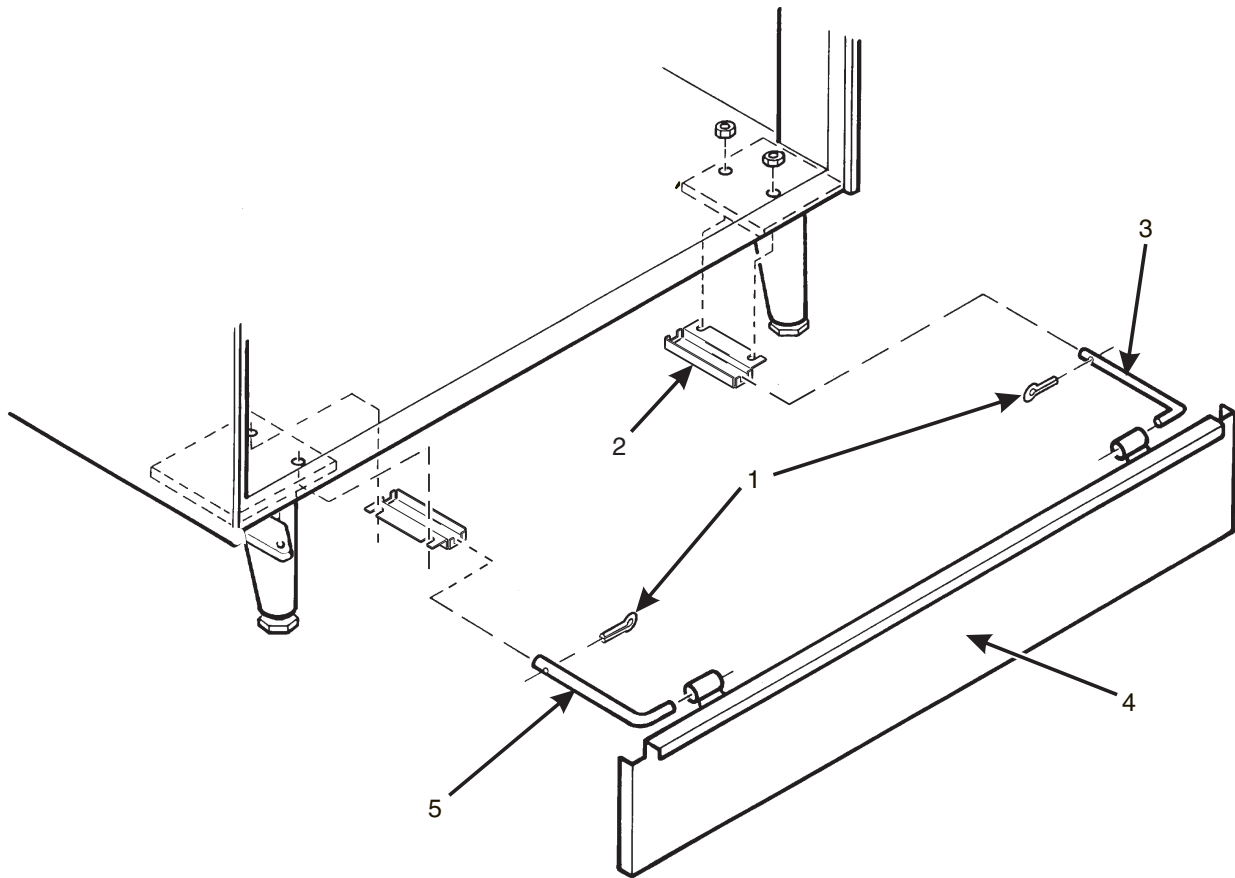

630P0036

Figure 20. Base Plate Assembly (Optional)

Hot Drink Series - Models 630 / 638 - Parts Manual

TABLE 20. BASE PLATE ASSEMBLY (OPTIONAL)

INDEX	PART NUMBER	DESCRIPTION	QTY.
1	1411194	SLIDE - BASE PLATE - RIGHT HAND	1
2	1581023	BASE PLATE ASSEMBLY	1
3	1451093	SCREW - #13-18 X 1.00 HEX	2
4	1411195	SLIDE - BASE PLATE - LEFT HAND	1
5	9900098	COTTER PIN - 3/32	2
6	6231087	BRACKET - BASE PLATE	2
7	1211112	SCREW - .31-18 X 1.00 HEX HD.	2
8	1172021	NUT - 1/4-20 WHIZ LOCK	2