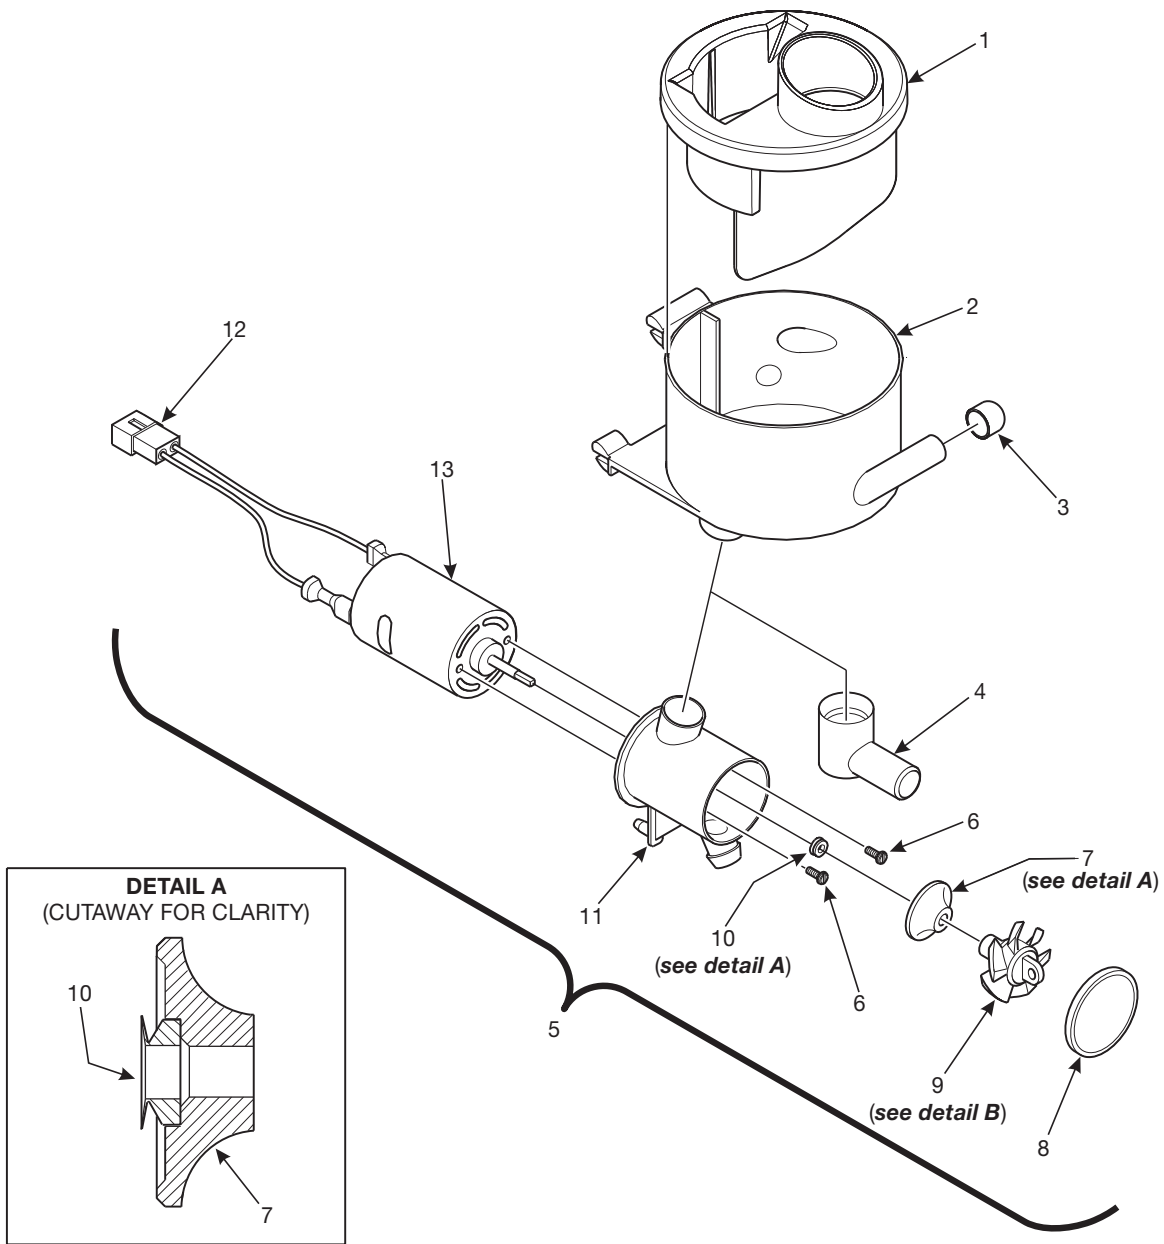

630p0045

Figure 38. Regulator Assembly

Hot Drink Series - Models 630 / 638 - Parts Manual

TABLE 38. REGULATOR ASSEMBLY

INDEX	PART NUMBER	DESCRIPTION	QTY.
-	6234981	REGULATOR ASSEMBLY	REF
1	6154214	BODY - REGULATOR	2
2	6234335	FILTER - AIR REGULATOR	1
3	9900081	NUT - #8-32 X 3/4 RHS	3
4	6154284	CONTROL ASSEMBLY (INCLUDES INDEX NUMBERS 4 - 9)	1
5	6154288	BODY - PRESSURE CONTROL	1
6	6154285	RETAINER - ADJUSTER	1
7	6154287	PLUNGER - PRESSURE CONTROL	1
8	6154286	SPRING - PRESSURE CONTROL	1
9	6154289	ADJUSTER ASSEMBLY (INCLUDES INDEX NUMBERS 10 & 11)	1
10	6154232	O-RING - .239 X .07	1
11	6154290	ADJUSTER - CONTROL	1
12	9900115	SCREW - #8-32 X 3/4 RHS	3
13	3167128	FITTING - PARKER # P4MCB2	1
14	6334016	DIAPHRAGM AND RESTRICTOR ASSEMBLY	1