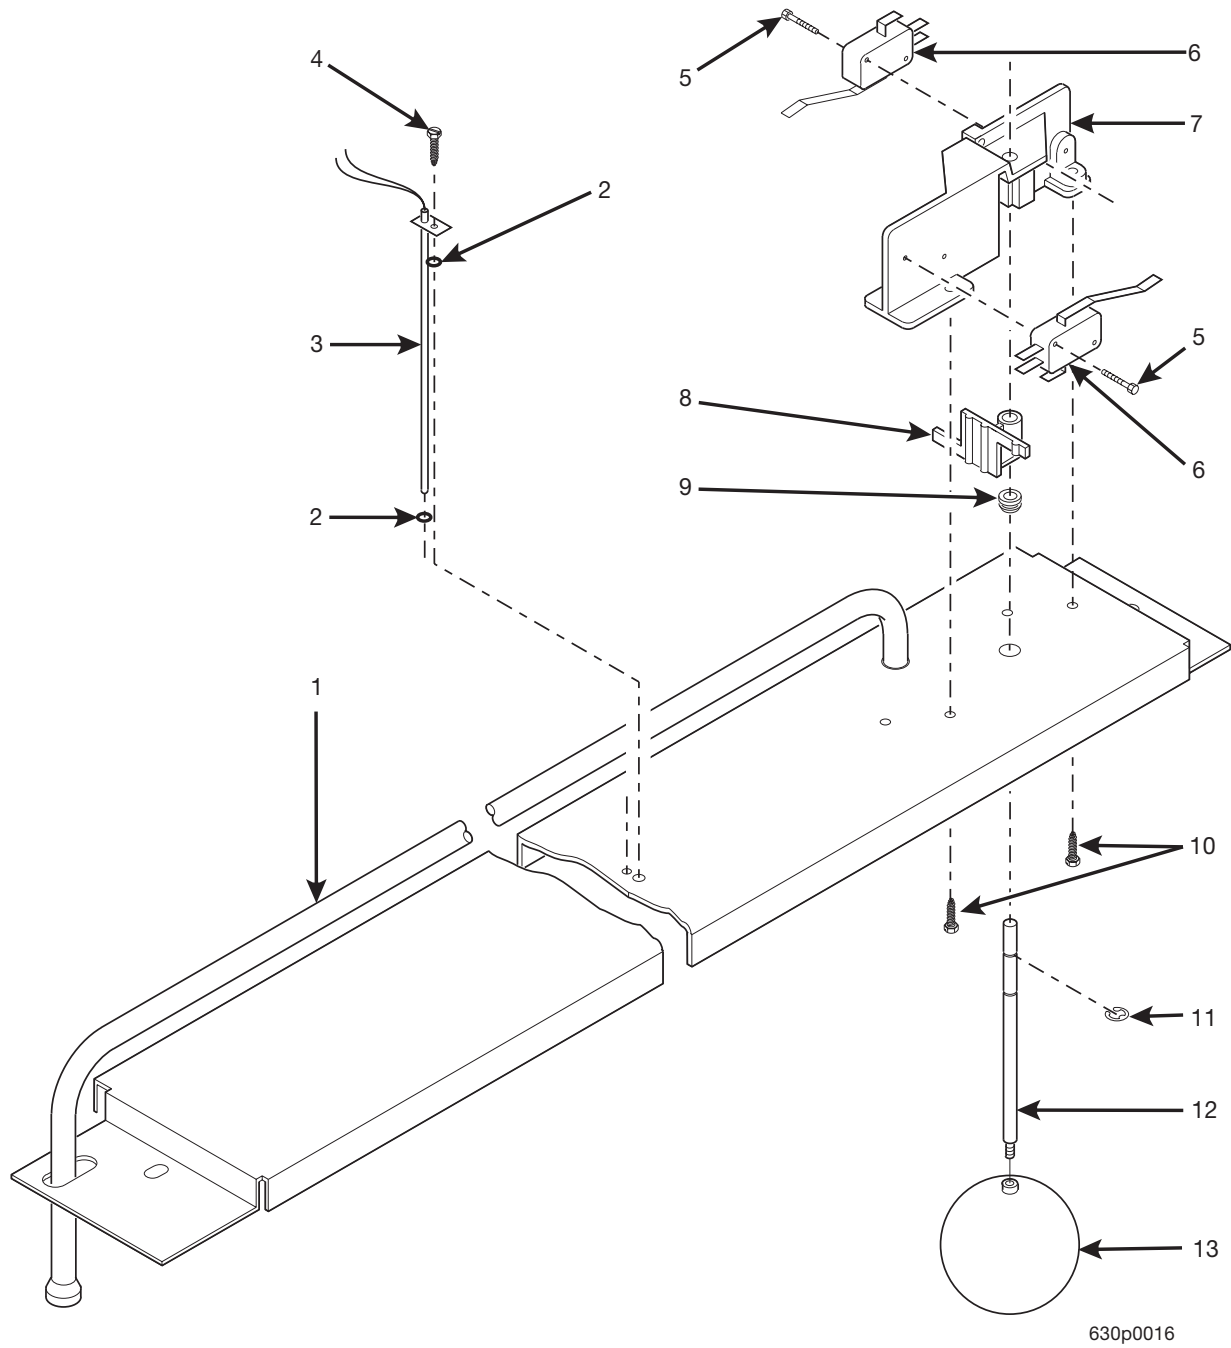

Figure 31. Lid Assembly - Water Tank

Hot Drink Series - Models 630 / 638 - Parts Manual

TABLE 31. LID ASSEMBLY - WATER TANK

INDEX	PART NUMBER	DESCRIPTION	QTY.
-	6338046	LID ASSEMBLY - WATER TANK	
1	6338047	WELD ASSEMBLY	1
2	6138287	O RING	2
3	6338051	SENSOR - TEMPERATURE	1
4	6234295	SCREW - #8-32 X .38 HHS W/LW	1
5	6238070	SCREW - #4-17 X .62 HEX HD.	4
6	6238084	SWITCH - LEVER	2
7	6238068	SWITCH MOUNTING BRACKET	1
8	6138183	ACTUATOR - SWITCH	1
9	6338050	BEARING	1
10	6237049	SCREW - #18-16 X .25 - SLTD - PHS	3
11	6124073	RETAINING RING	2
12	6338049	SHAFT - FLOAT	1
13	6508033	FLOAT	1