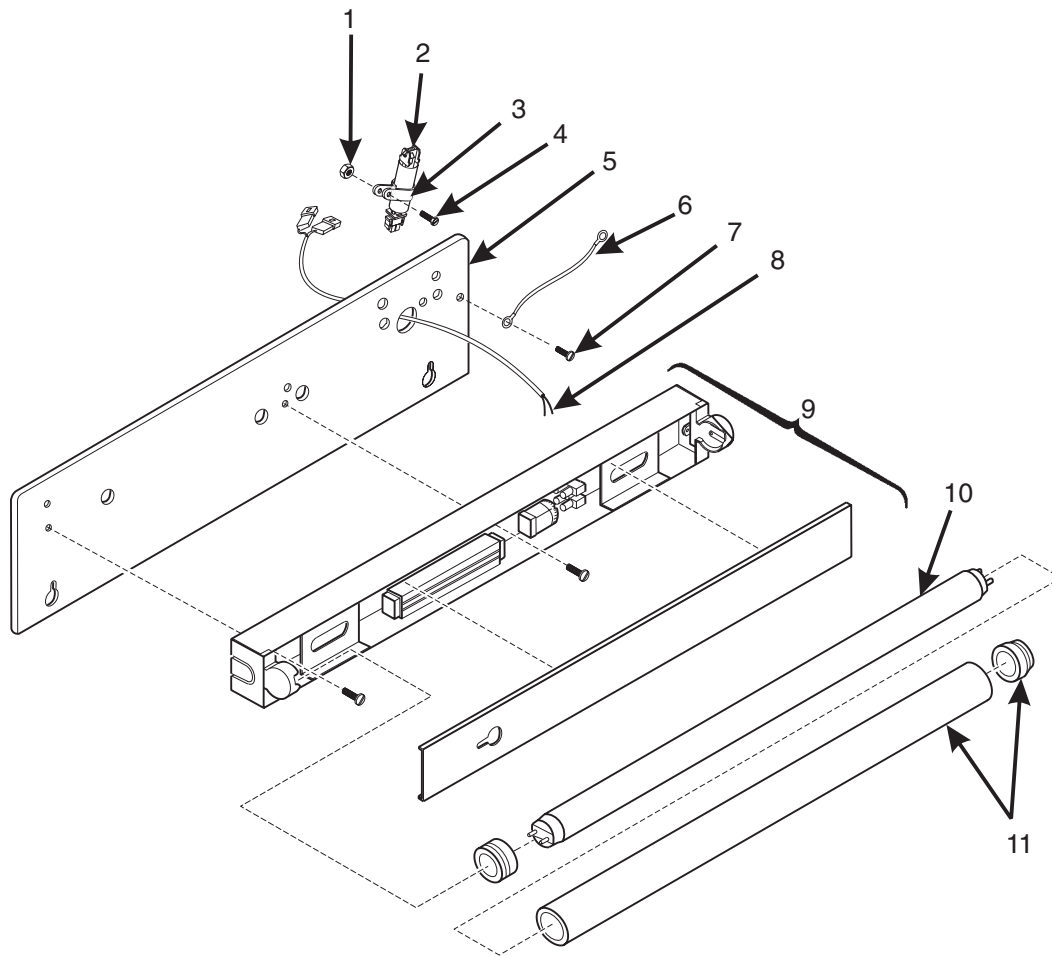

630P0029

Figure 34. Service Light/Bracket Assembly - 230 V

Hot Drink Series - Models 630 / 638 - Parts Manual

TABLE 34. SERVICE LIGHT/BRACKET ASSEMBLY - 230 V

INDEX	PART NUMBER	DESCRIPTION	QTY.
-	6339012	SERVICE LIGHT AND BRACKET ASSEMBLY (230 V. LATIN AMERICA ONLY)	1
1	9900081	NUT	1
2	6332010	SUPPRESSION ASSEMBLY	1
3	4305043	HARNESS CLIP	1
4	6231559	BRACKET	1
5	3157060	SCREW	1
6	9984165	JUMPER - GROUND WIRE	1
7	3157060	SCREW - #8-32 X .31 HEX W/ HD	-
8	6339011	JUMPER - SERVICE LIGHT	1
9	6239053	LIGHT ASSEMBLY - FLUORESCENT - 230 V	1
10	6232305	LAMP SLEEVE AND END CAPS ASSEMBLY	1
11	2222096	FLUORESCENT LAMP	1