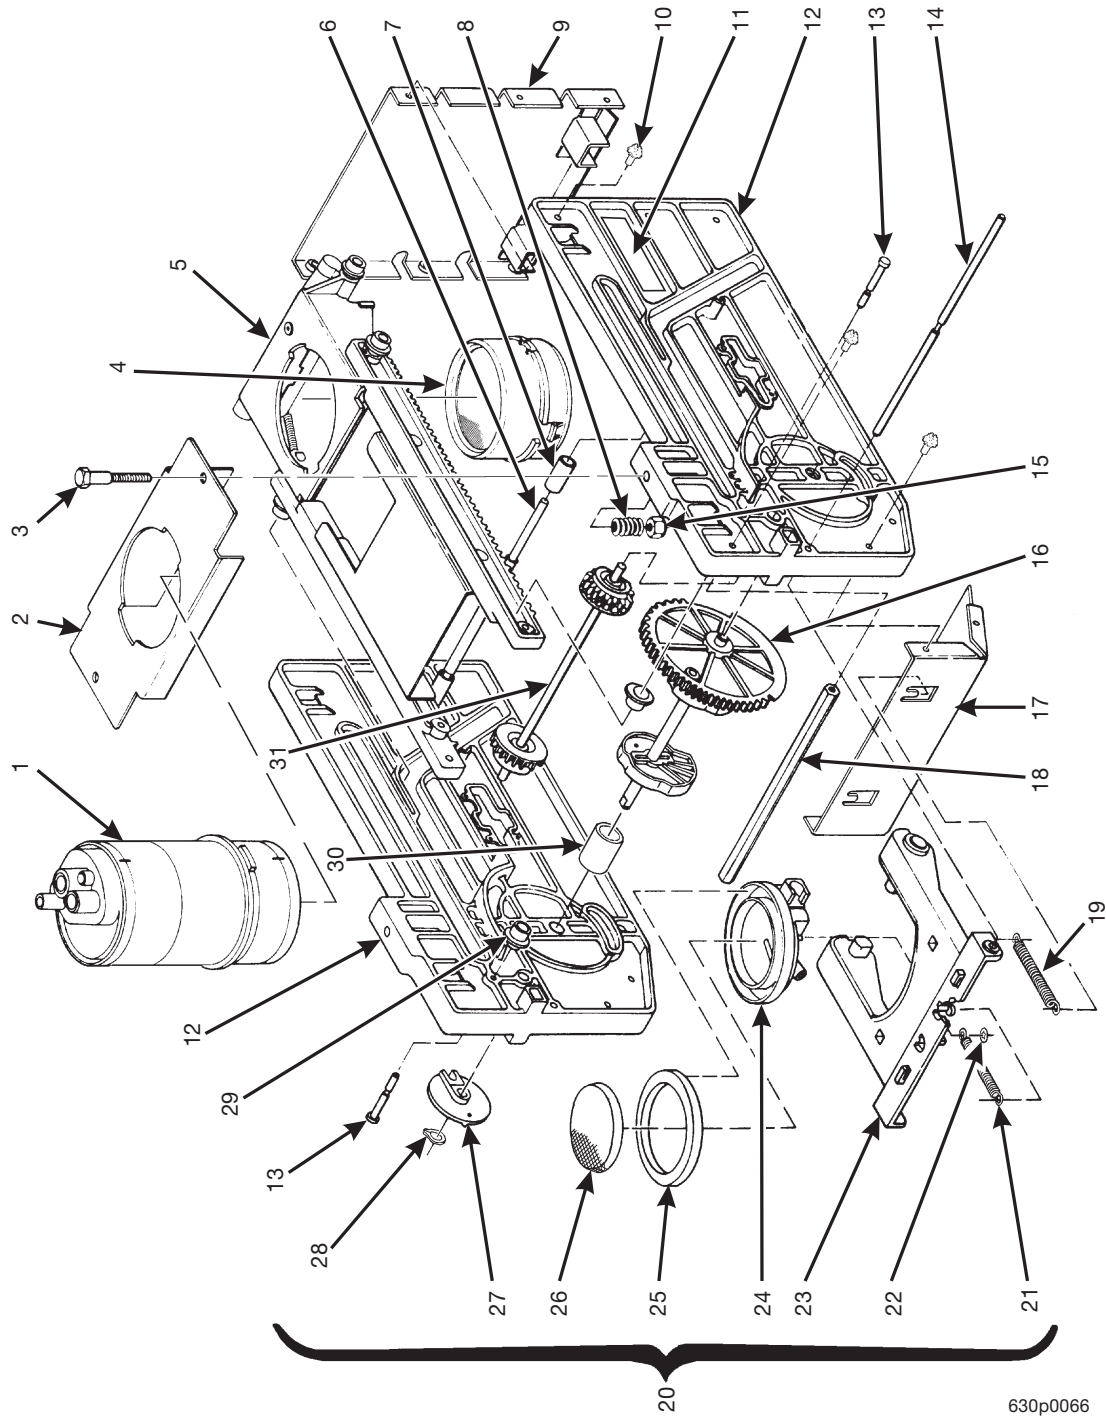

Figure 40. Single Brewer Assembly (Without Filter)

Hot Drink Series - Models 630 / 638 - Parts Manual

TABLE 40. SINGLE BREWER ASSEMBLY (WITHOUT FILTER)

INDEX	PART NUMBER	DESCRIPTION	QTY.
-	6234010	SINGLE BREWER ASSEMBLY - NO FILTER	REF.
1	6234328	BARREL ASSEMBLY - BREWER (SEE FIGURE 42 FOR DETAILS)	1
2	6234301	BARREL - SUPPORT - BREWER	1
3	6234288	BOLT - 1/4-20 X 1 1/2	2
4	6234104	BASKET - BREWER	1
5	6234001	RACK ASSEMBLY (SEE FIGURE 43 FOR DETAILS)	1
6	6234215	WALL ASSEMBLY - REAR	1
7	6234270	ROLLER - STOP	2
8	6234225	SPRING - BREWER	2
9	6234271	SHAFT - FLIP STOP	1
10	6234295	SCREW - #8-32 X .38 HHS W.LW	12
11	6231197	LABEL - CAUTION: HOT WATER HAZARD	1
12	6234273	SIDEWALL - BREWER	2
13	6234223	PIN - ROLLER - SIDEWALL	2
14	6234308	SHAFT - SWING ARM	1
15	6234289	LOCKNUT - #1/4-20	2
16	6234008	GEAR AND CAM ASSEMBLY	1
16	6234205	SPRING	2
17	6234220	WALL ASSEMBLY - BOTTOM - FROMT	1
18	6234293	SPACER - SINGLE BREWER	1
20	6234200	SWING ARM ASSEMBLY (INCLUDES INDEX NUMBERS 20 - 24)	1
21	6234205	EXT. SPRING - SWING ARM	2
22	6234243	SHAFT - RETAINER - .125 DIA.	2
23	6234002	SWING ARM ASSEMBLY	1
24	6234240	FUNNEL - COFFEE	1
25	6234375	SEAL - BREWER	1
26	6204223	FILTER SUPPORT - 30 MESH	1
27	6234310	DRIVE CONNECTION - BREWER	1
28	6234303	RETAINING RING - .375 DIA.	1
29	6234222	ROLLER - BREWER	2
30	6234803	SPACER - CAM	1
31	6234007	PINION GEAR ASSEMBLY	1