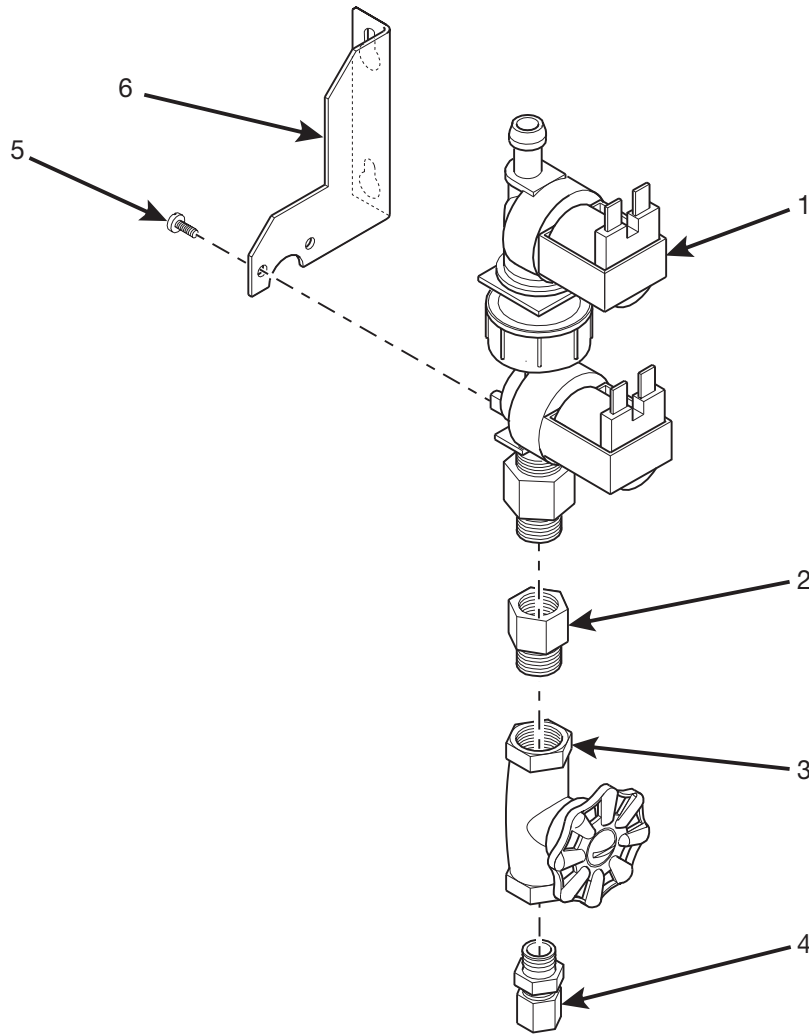

Hot Drink Series - Models 630 / 638 - Parts Manual

TABLE 46. WATER VALVE ASSEMBLY - WITHOUT FILTER

INDEX	PART NUMBER	DESCRIPTION	QTY.
-	6331040	BRACKET AND INLET VALVE ASSEMBLY (115 VOLT APPLICATIONS ONLY)	1
	6331038	BRACKET AND INLET VALVE ASSEMBLY (230 VOLT APPLICATIONS ONLY)	
1	3158061	VALVE ASSEMBLY (115 VOLT APPLICATIONS ONLY)	1
	6331038	VALVE ASSEMBLY (230 VOLT APPLICATIONS ONLY)	
2	6231503	ADAPTER - 3/8 - 1/4	1
3	3108048	VALVE - WATER - CONBRACO #57-001-01	1
4	6408119	MALE CONNECTOR - BRASS - #4-4-FBI 2-B	1
5	9900023	SCREW - #6-20 X 3/8 PHS	2
6	6231501	SUPPORT - INLET WATER VALVE	1