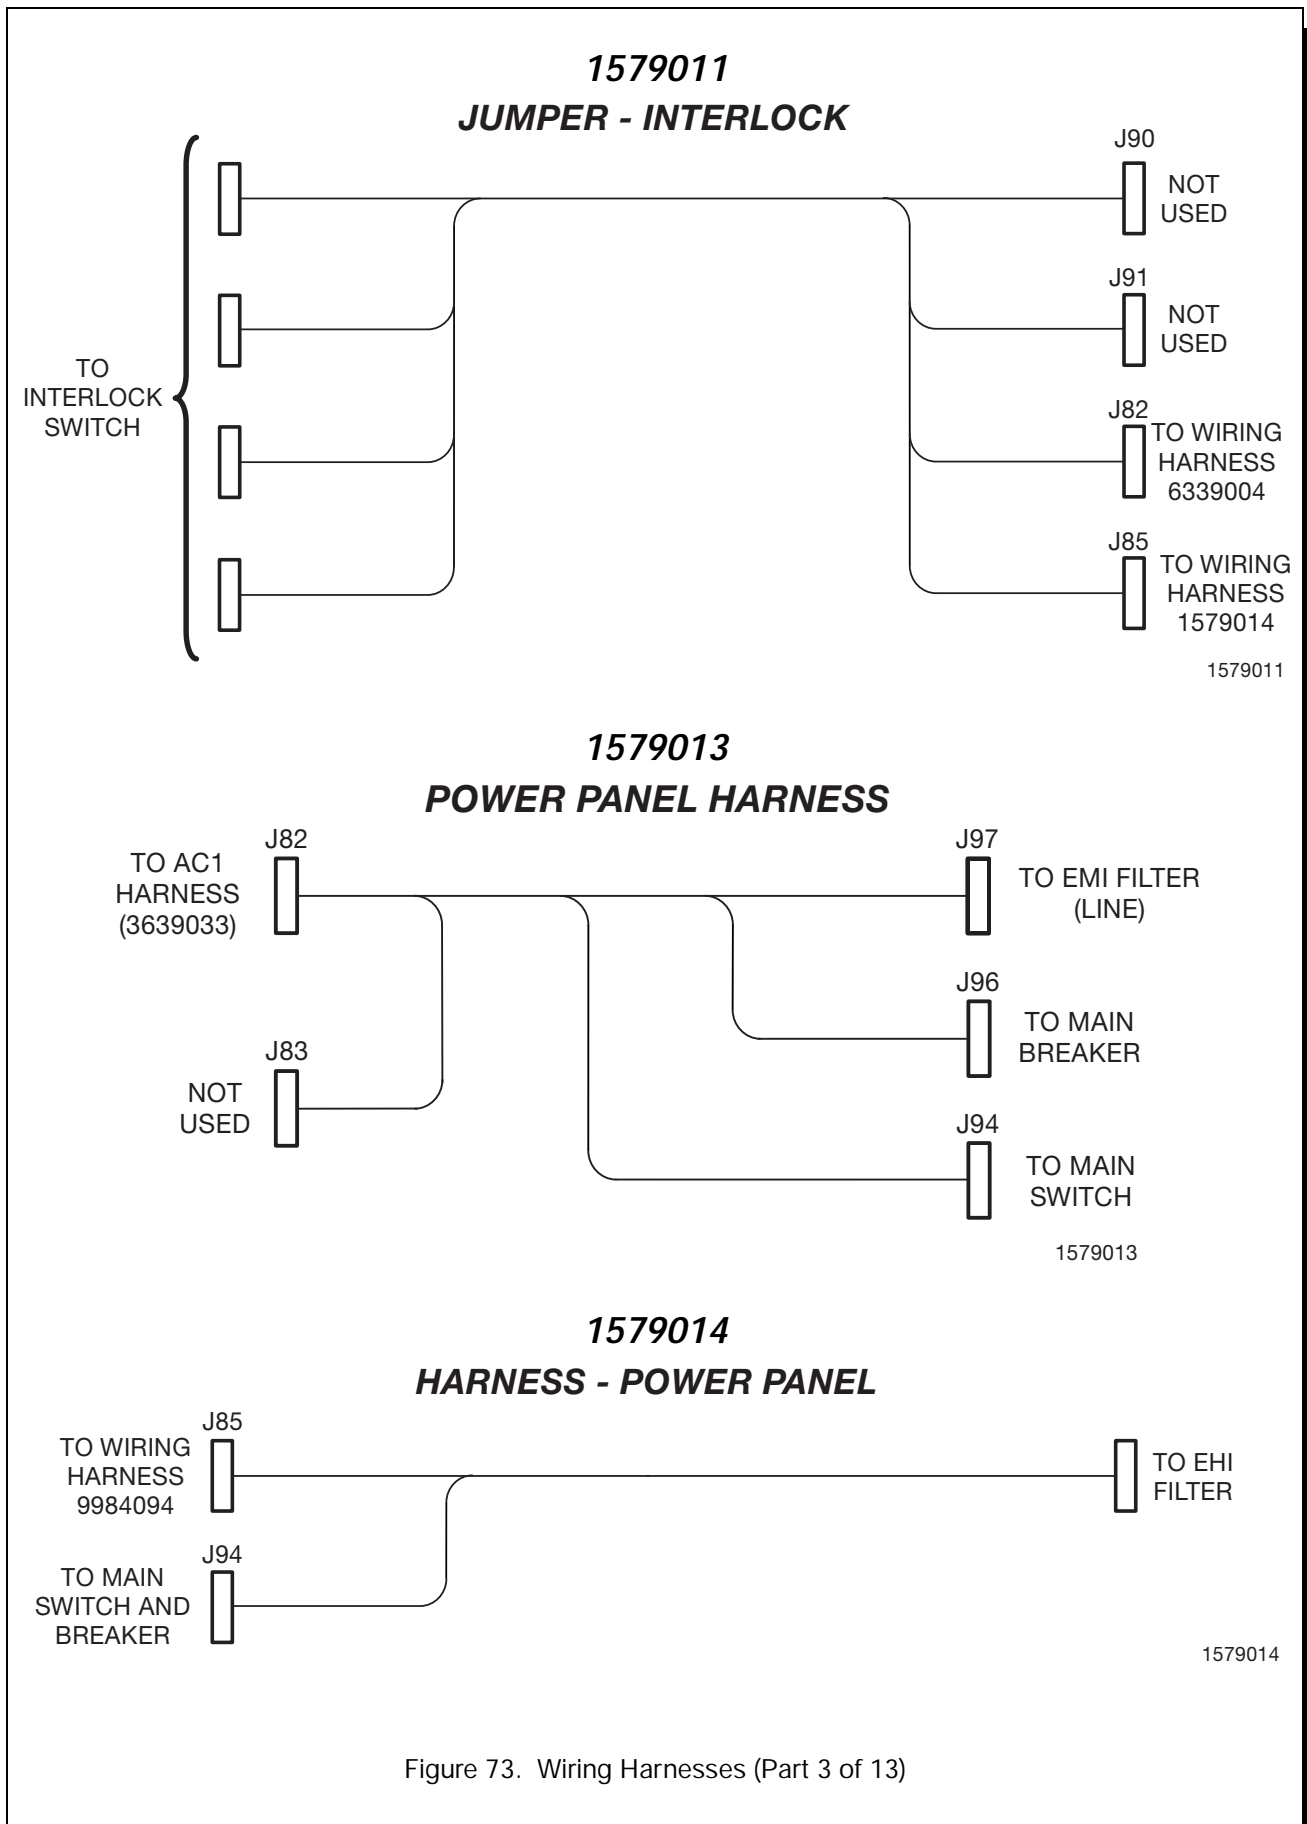

Figure 73. Wiring Harnesses (Part 2 of 13)

Figure 73. Wiring Harnesses (Part 3 of 13)