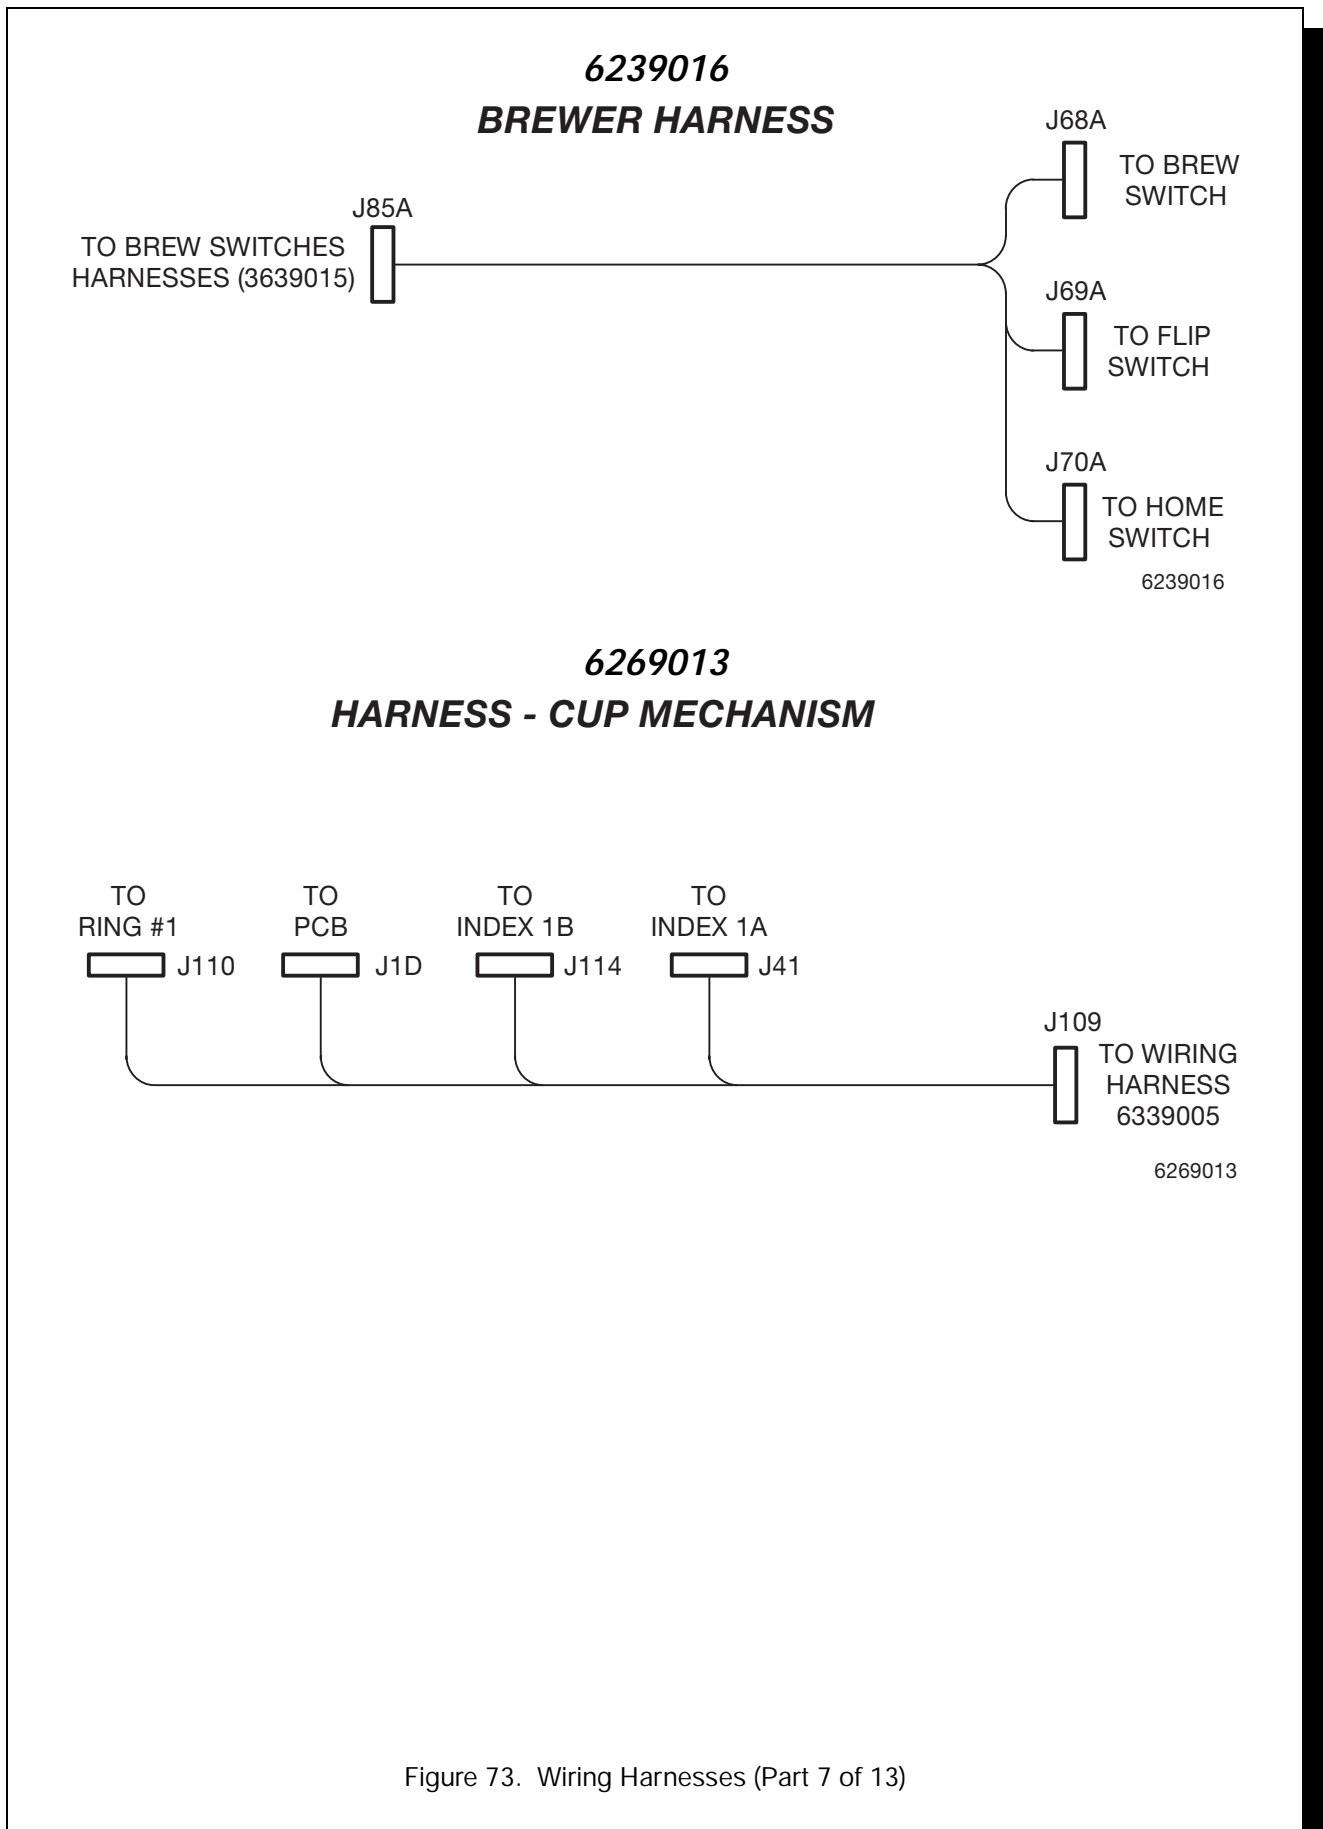

3639015

6237157
HARNESS - WHIPPER MOTOR (TYPICAL)

6237157

Figure 73. Wiring Harnesses (Part 6 of 13)

Figure 73. Wiring Harnesses (Part 7 of 13)

6339001

AUGER HARNESS ASSEMBLY

6339003