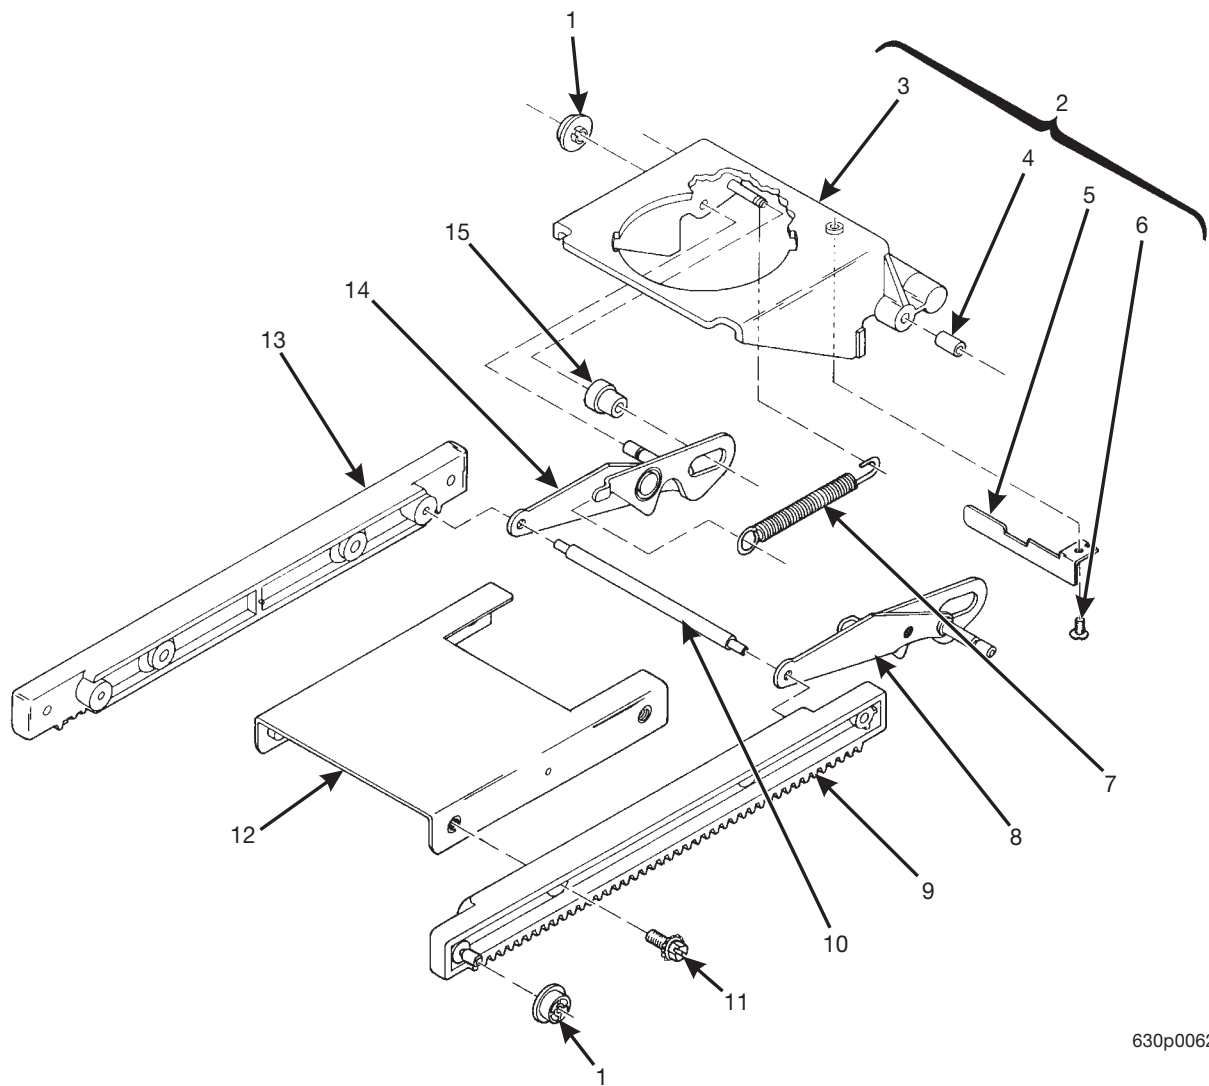

630p0062

Figure 43. Rack Assembly

Hot Drink Series - Models 630 / 638 - Parts Manual

TABLE 43. RACK ASSEMBLY

INDEX	PART NUMBER	DESCRIPTION	QTY.
-	6234001	RACK ASSEMBLY - BREWER	REF.
1	6234222	ROLLER - BREWER	4
2	6234116	BASKET HOUSING ASSEMBLY (INCLUDES INDEX NUMBERS 3 - 6)	1
3	6234250	BASKET HOUSING AND WIPER ASSEMBLY	1
4	6234278	BEARING - RETURN LEVER ROLLER	2
5	6234118	FLAT SPRING - BASKET HOUSING	1
6	6204211	SCREW - #6-32 X 1/4 PHS T/C SS	1
7	6234256	SPRING - FLIP	2
8	6234261	ROLLER LINKAGE ASSEMBLY - RIGHT	1
9	6234275	RACK ASSEMBLY - RIGHT - BREWER	1
10	6234110	SHAFT - FLIP	1
11	6234295	SCREW - #8-32 X .38 HHS W/LW	4
12	6234120	BRACKET ASSEMBLY - RACK	1
13	6234274	RACK ASSEMBLY - LEFT - BREWER	1
14	6237260	ROLLER LINKAGE ASSEMBLY - LEFT	1
15	6234292	RETURN LEVER ROLLER ASSEMBLY	2