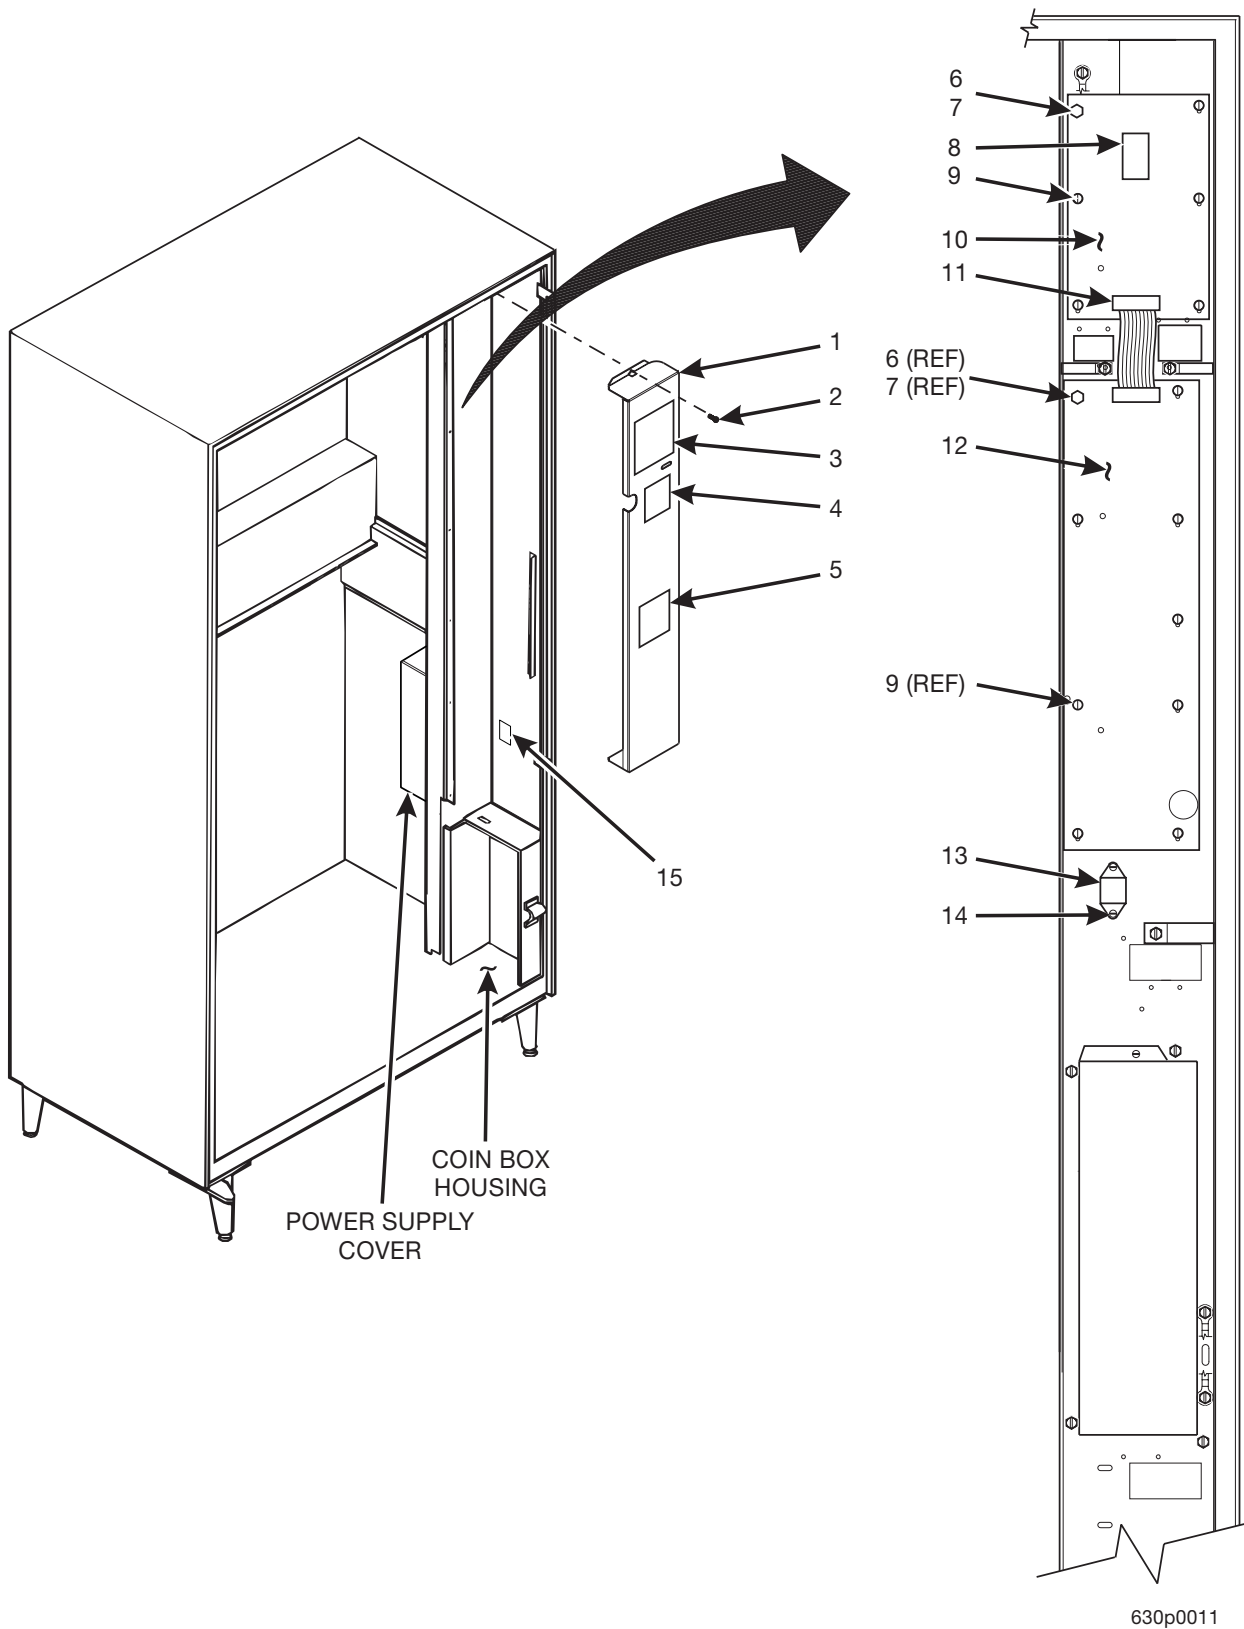

Figure 26. Monetary Channel

Hot Drink Series - Models 630 / 638 - Parts Manual

TABLE 26. MONETARY CHANNEL

INDEX	PART NUMBER	DESCRIPTION	QTY.
1	1571112	COVER	1
2	3157060	SCREW	1
3	1571042	LABEL - LED AND EPROM (ENGLISH)	1
	1571045	LABEL - LED AND EPROM (SPANISH)	
4	1571154	LABEL - STATIC CAUTION (ENGLISH)	1
	6232291	LABEL - STATIC CAUTION (SPANISH)	
5	6231189	LABEL - HIGH VOLTAGE (ENGLISH)	1
	6232290	LABEL - HIGH VOLTAGE (SPANISH)	
6	1571034	STANDOFF - PCB - 3/8 SCREW MOUNT	13
7	1471199	SCREW	13
8	6306004	EPROM - PROGRAMMED	1
9	1571036	STANDOFF - PCB - .375 KEY SLOT	13
10	9989678	PCB ASSEMBLY - MAIN PROGRAMMER	1
11	1579008	RIBBON CABLE	1
12	6336000	PCB ASSEMBLY - HOT DRINK INTERFACE	1
13	9983778	TRIAC - 35A - 600V	1
14	9900130	SCREW - #6	2
15	4761148	LABEL - EARTHING	1