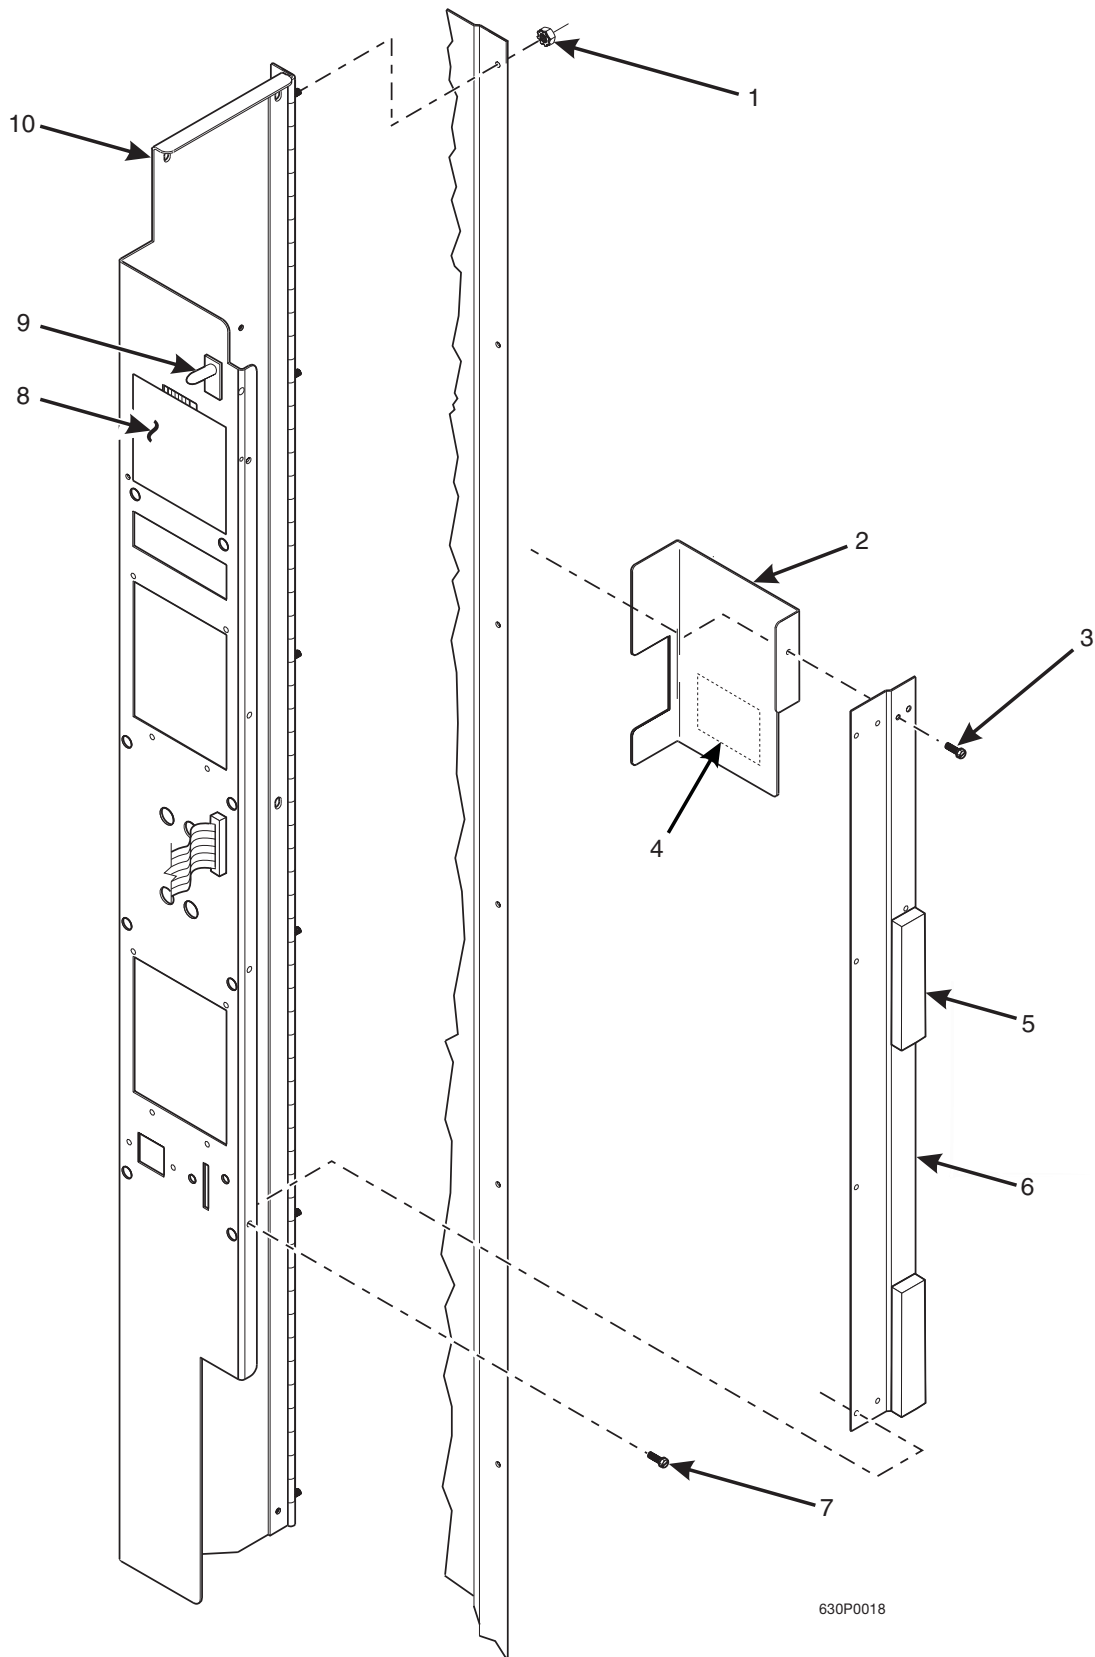

Hot Drink Series - Models 630 / 638 - Parts Manual

TABLE 55. AIR COMPRESSOR ASSEMBLY

INDEX	PART NUMBER	DESCRIPTION	QTY.
-	6234357	AIR COMPRESSOR ASSEMBLY - 115 V (INCLUDES INDEX NUMBERS 2 - 7)	1
1	6234359	AIR COMPRESSOR - BREWER - 115 V	1
3	6231178	SHOULDER SCREW	3
4	6231319	BUMPER - PLUG	1
5	3502097	BUSHING #OCB-500	1
6	6231210	SUPPORT - COMPRESSOR	1
8	6237205	VIBRATION ISOLATOR - .250 DIAMETER	3

630P0018

Figure 56. Monetary Panel - Part 1