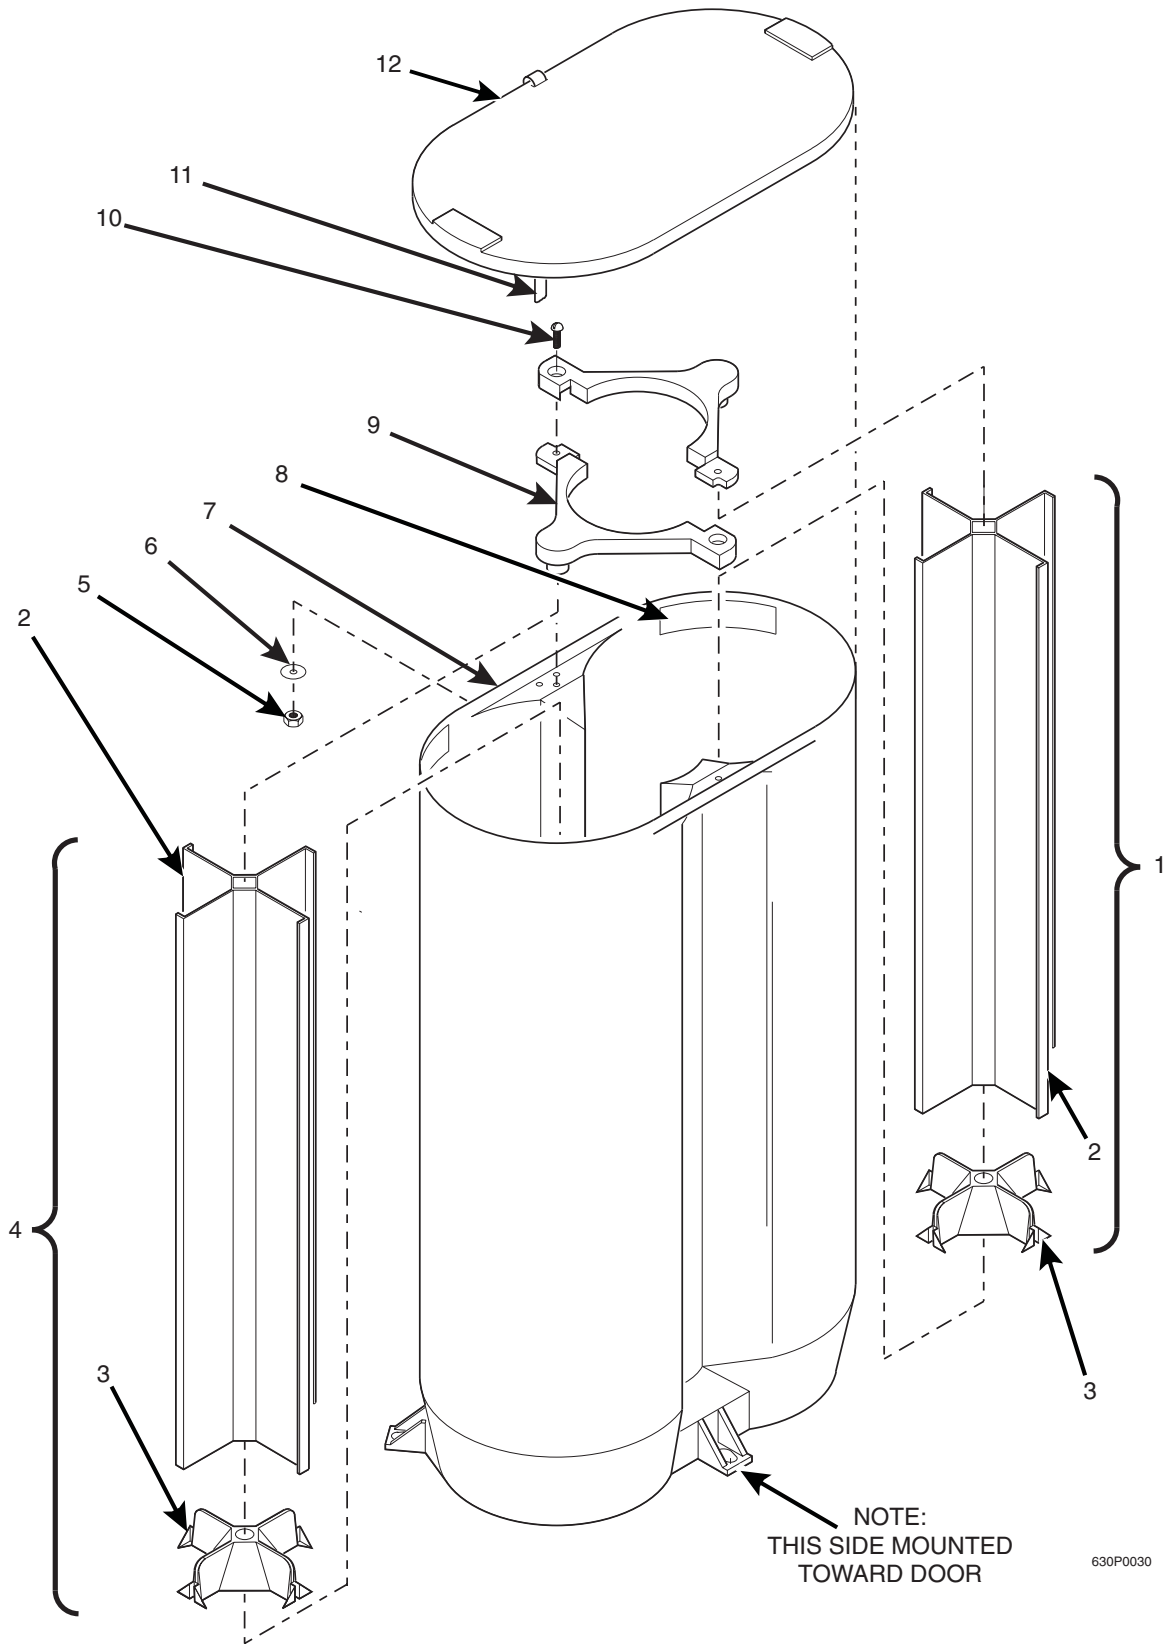

Figure 11. Mech and Canister Assembly

630p0004

Hot Drink Series - Models 630 / 638 - Parts Manual

TABLE 11. MECH AND CANISTER ASSEMBLY

INDEX	PART NUMBER	DESCRIPTION	QTY.
-	6263000	MECH AND CANISTER ASSEMBLY	1
1	6233102	TURRET AND CANISTER ASSEMBLY - 7 COLUMN (SEE FIGURE 12 FOR DETAILS)	1
2	6233077	BOLT	4
3	6131066	WASHER - ZINC	4
4	6233007	FUNNEL - 3.25 INCHES	1
5	6233073	LABEL - CUP SIZE	1
6	6263001	MECHANISM ASSEMBLY (SEE FIGURE 13 FOR DETAILS)	1
7	6233074	LABEL - LOADING INSTRUCTIONS	1
8	1451097	SCREW - #8-32 X .31 HEX HD	4
9	6263002	SPACER - .277 ID X .37	2