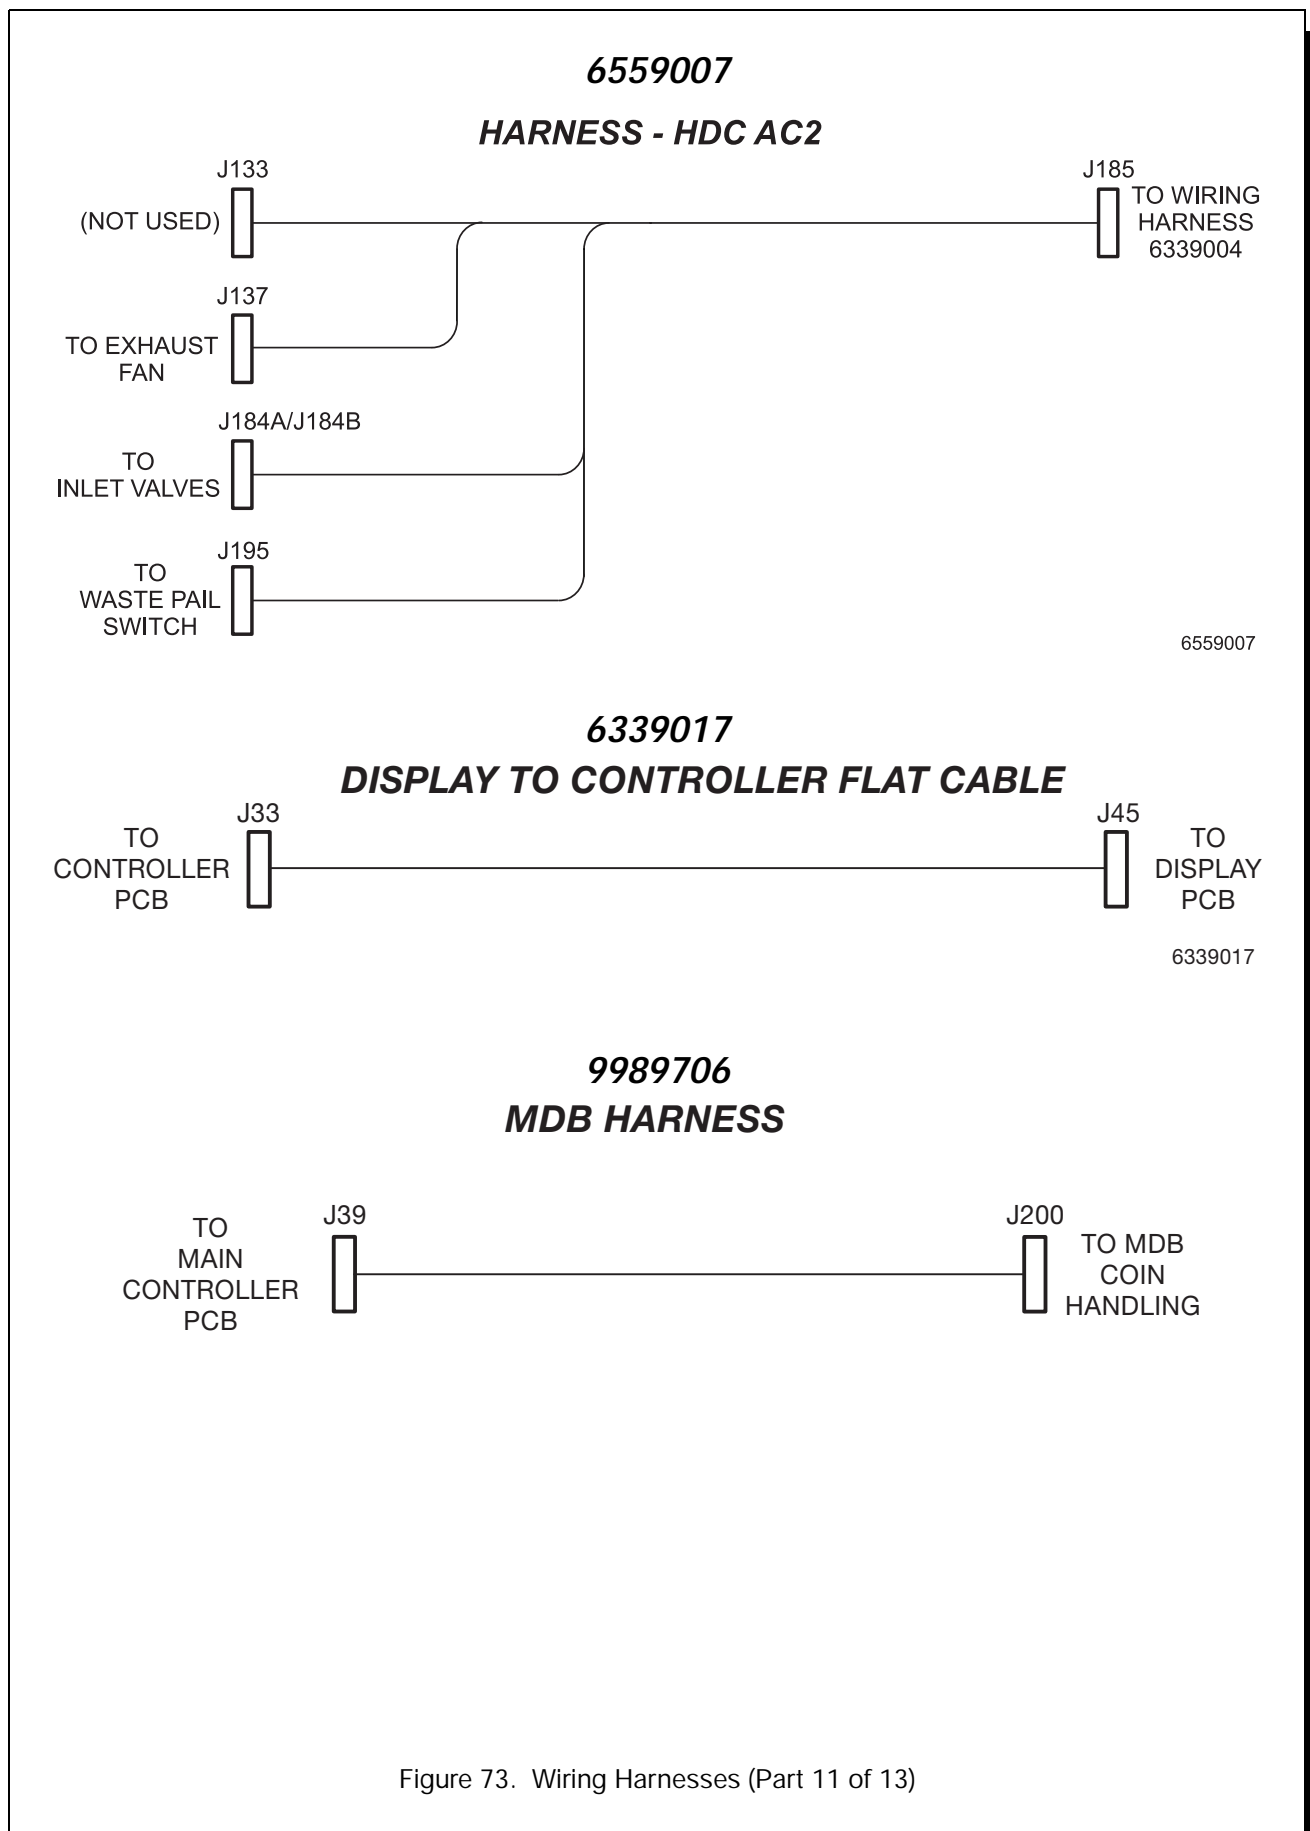

HARNESS - BREW AND GRIND

Figure 73. Wiring Harnesses (Part 8 of 13)

Figure 73. Wiring Harnesses (Part 9 of 13)

**6339005
HARNESS - HDC - CABINET**

6339005

**6339009
JUMPER-FLOAT SWITCH ASSEMBLY**

6339009

Figure 73. Wiring Harnesses (Part 10 of 13)