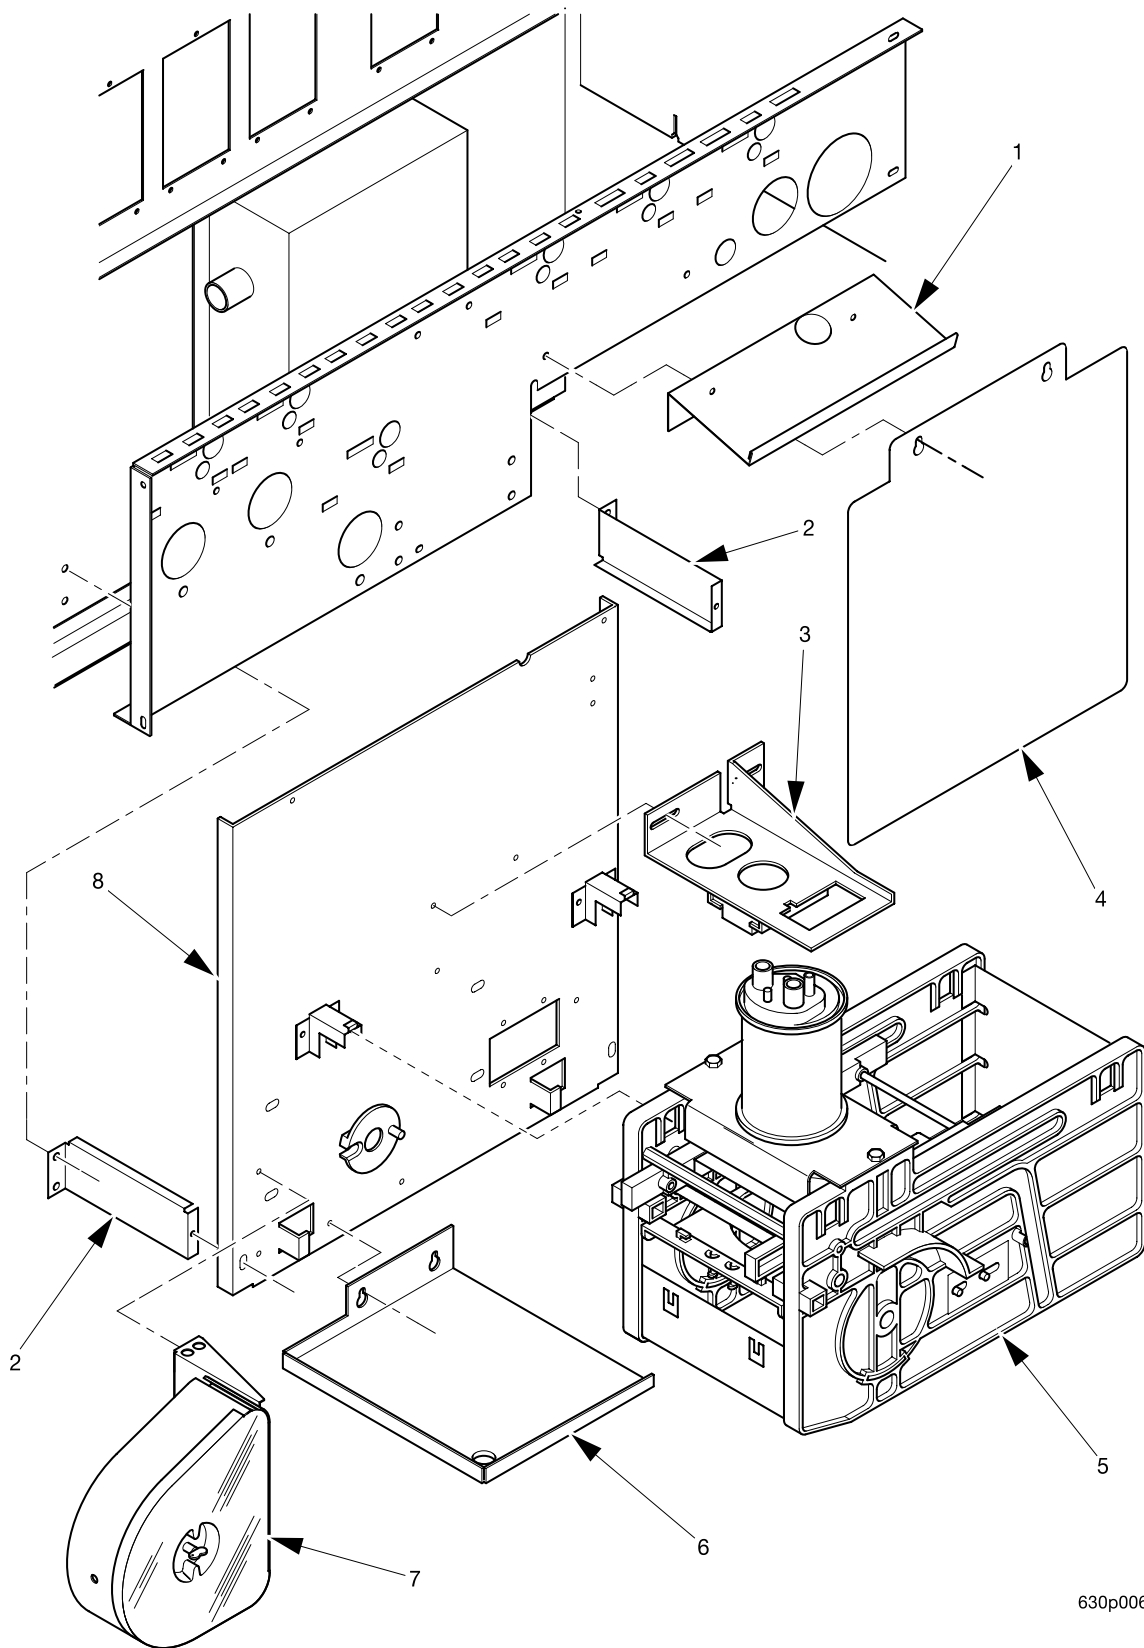

630p0059

Figure 23. Cabinet Assembly - Part 2

Hot Drink Series - Models 630 / 638 - Parts Manual

TABLE 22. CABINET ASSEMBLY - PART 2

INDEX	PART NUMBER	DESCRIPTION	QTY.
1	6339012	SERVICE LIGHT - BRACKET ASSEMBLY - 230 V (SEE FIGURE 34 FOR DETAILS)	1
	6238105	SERVICE LIGHT - BRACKET ASSEMBLY - 115 V (SEE FIGURE 33 FOR DETAILS)	
2	6231036	CLAMP - WATER TANK	2
3	6338032	COVER - WATER TANK	1
4	-	WATER TANK ASSEMBLY (SEE FIGURE 30 FOR DETAILS)	1
5	3631117	HOUSING - POWER PANEL	1
6	4841012	POWER PANEL ASSEMBLY - 115 V (U.S.) (SEE FIGURE 27 FOR DETAILS)	1
	1571136	POWER PANEL ASSEMBLY - 115 V (LATIN AMERICA) (SEE FIGURE 28 FOR DETAILS)	
	1571084	POWER PANEL ASSEMBLY - 230 V (LATIN AMERICA) (SEE FIGURE 29 FOR DETAILS)	
7	-	BRACKET, BLOWER, AND COVER ASSEMBLY (SEE FIGURE 53 FOR DETAILS)	1
8	1471055	BEZEL - EXHAUST FAN	1