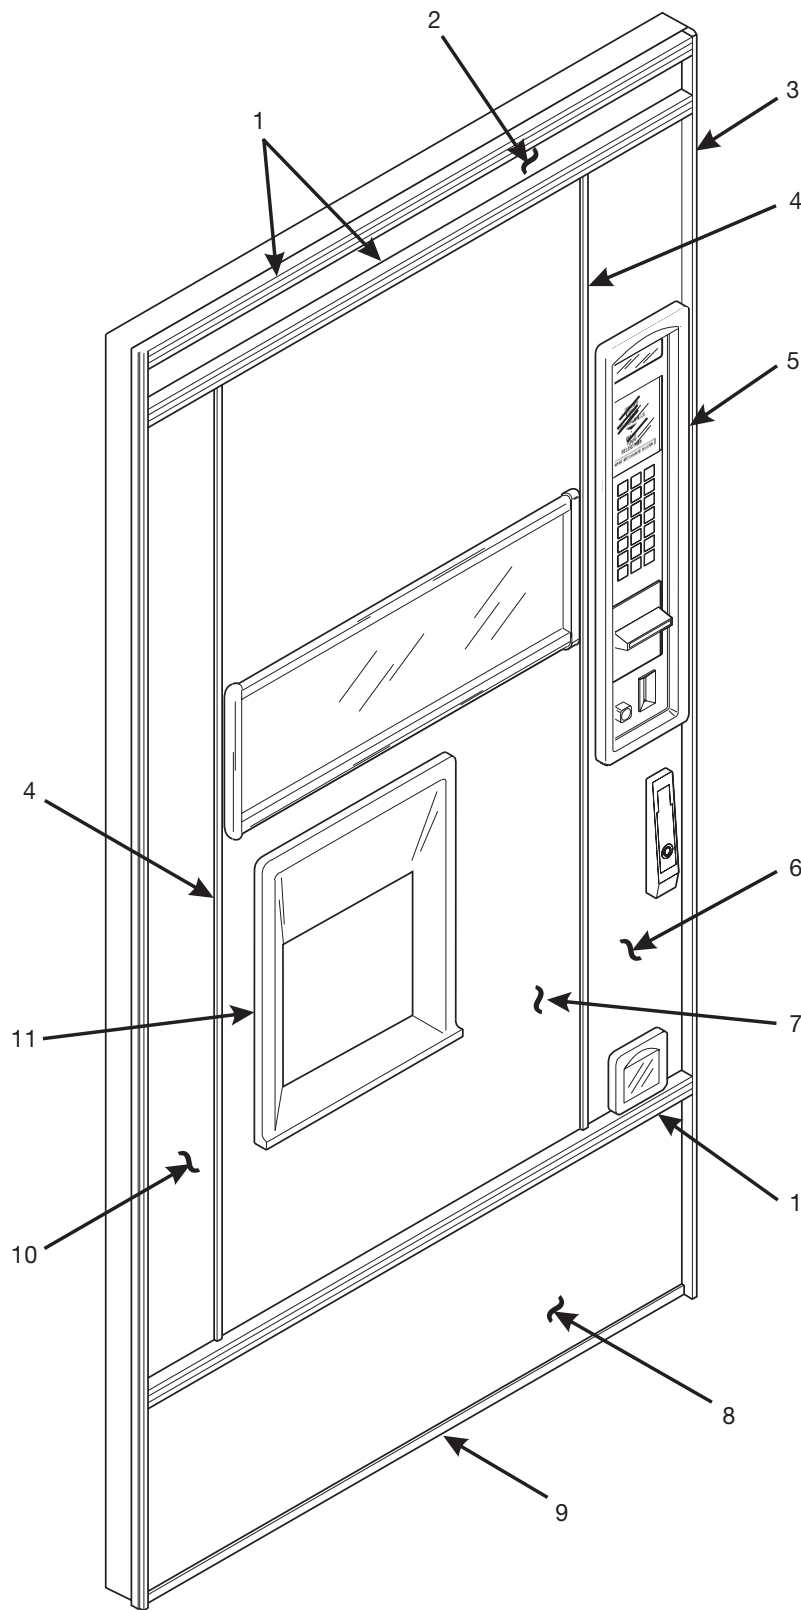

630P0031

Figure 6. Coin Receptacle Assembly

Hot Drink Series - Models 630 / 638 - Parts Manual

TABLE 6. COIN RECEPTACLE ASSEMBLY

INDEX	PART NUMBER	DESCRIPTION	QTY.
1	1572011	TRIM - COIN RECEPTACLE	1
2	4245084	SHAFT - DOOR - COIN RETURN	1
3	4245083	SPRING - COIN RETURN DOOR	1
4	4245082	GATE - COIN RETURN	1
5	1572010	CUP - COIN RETURN	1
6	2302053	SPACER - CUP	4
7	4042512	SCREW - #8-18 X 1/2 PHS - TAPPING	4