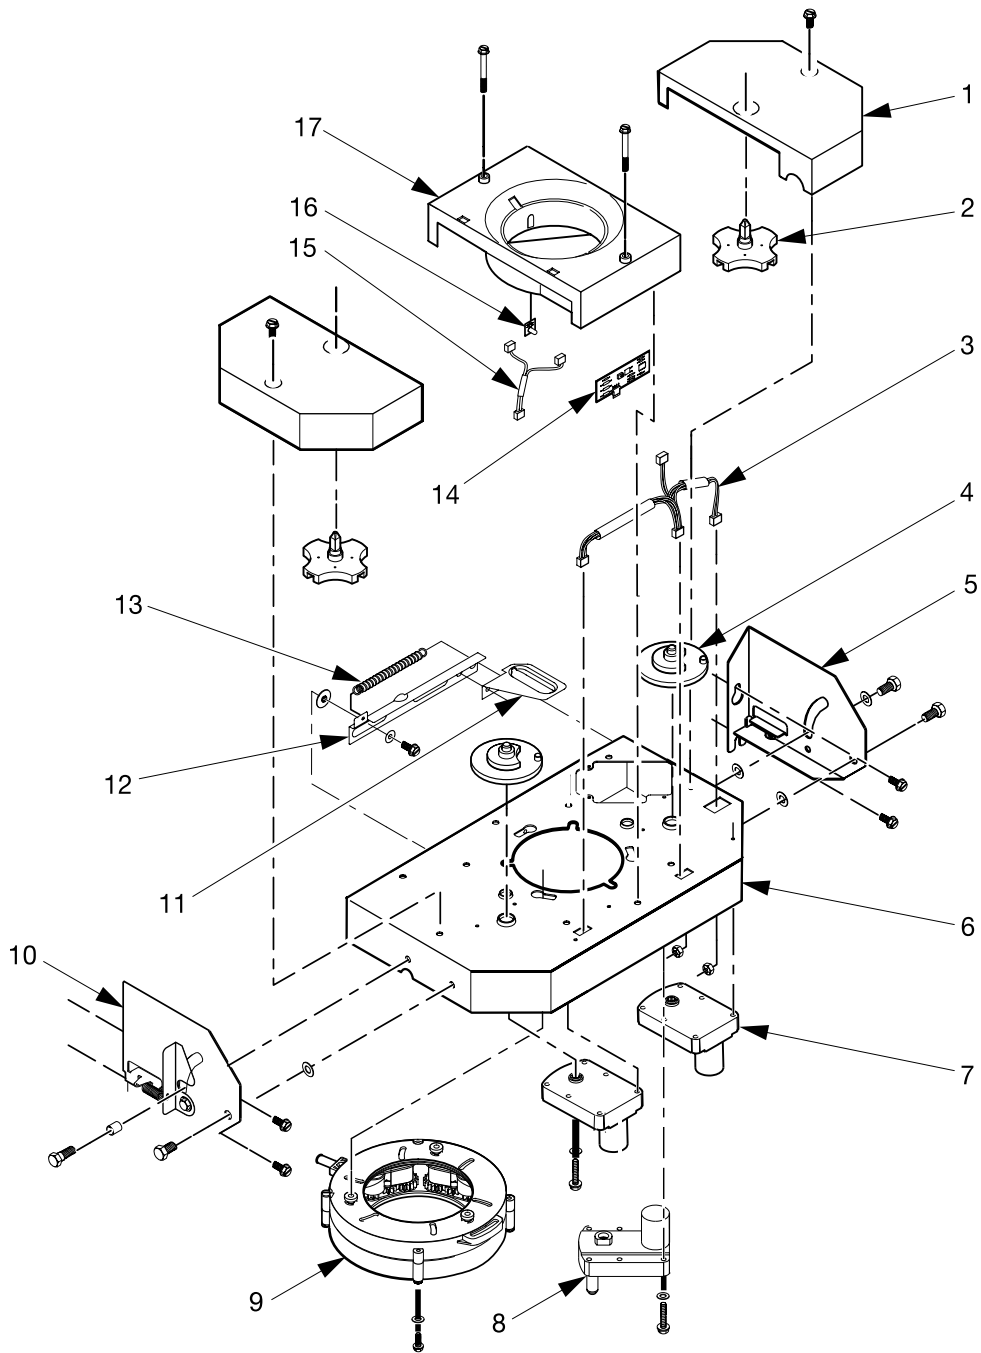

639p0012

Figure 13. Mechanism Assembly

Hot Drink Series - Models 630 / 638 - Parts Manual

TABLE 13. MECHANISM ASSEMBLY

INDEX	PART NUMBER	DESCRIPTION	QTY.
-	6263001	MECHANISM ASSY - 7 COLUMN	1
	3283018	MECHANISM ASSY - 18 OZ - 7 COLUMN	
1	6233010	COVER - END	2
2	6233013	DRIVER - GENEVA	2
3	6269013	HARNESS - CUP MECHANISM	1
4	6233014	INDEX PLATE - GENEVA	2
5	6233019	BRACKET - MECH.MOUNTING - LEFT	1
6	6263003	PLATE - BASE - 7 COLUMN	1
7	1577038	MOTOR & PC BOARD ASSEMBLY	2
8	6233056	MOTOR & CRANK ARM ASSY	1
9	6333008	CUP RING ASSY - UNIVERSAL	1
10	6233057	MTG BRACKET ASSY - RIGHT (SEE FIGURE 16 FOR DETAILS)	1
11	3283058	CAM	1
12	6233032	ACTUATOR - CUP RING	1
13	4733035	SPRING - CUP RELEASE ARM	1
14	6233105	PCB ASSY - DETECTOR CUP SENSOR	1
15	6233106	HARNESS - CUP DETECTOR/LED JUMPER	1
16	6233107	PCB ASSY - DETECTOR CUP SENSOR	1
17	6233012	COVER - CENTER	1