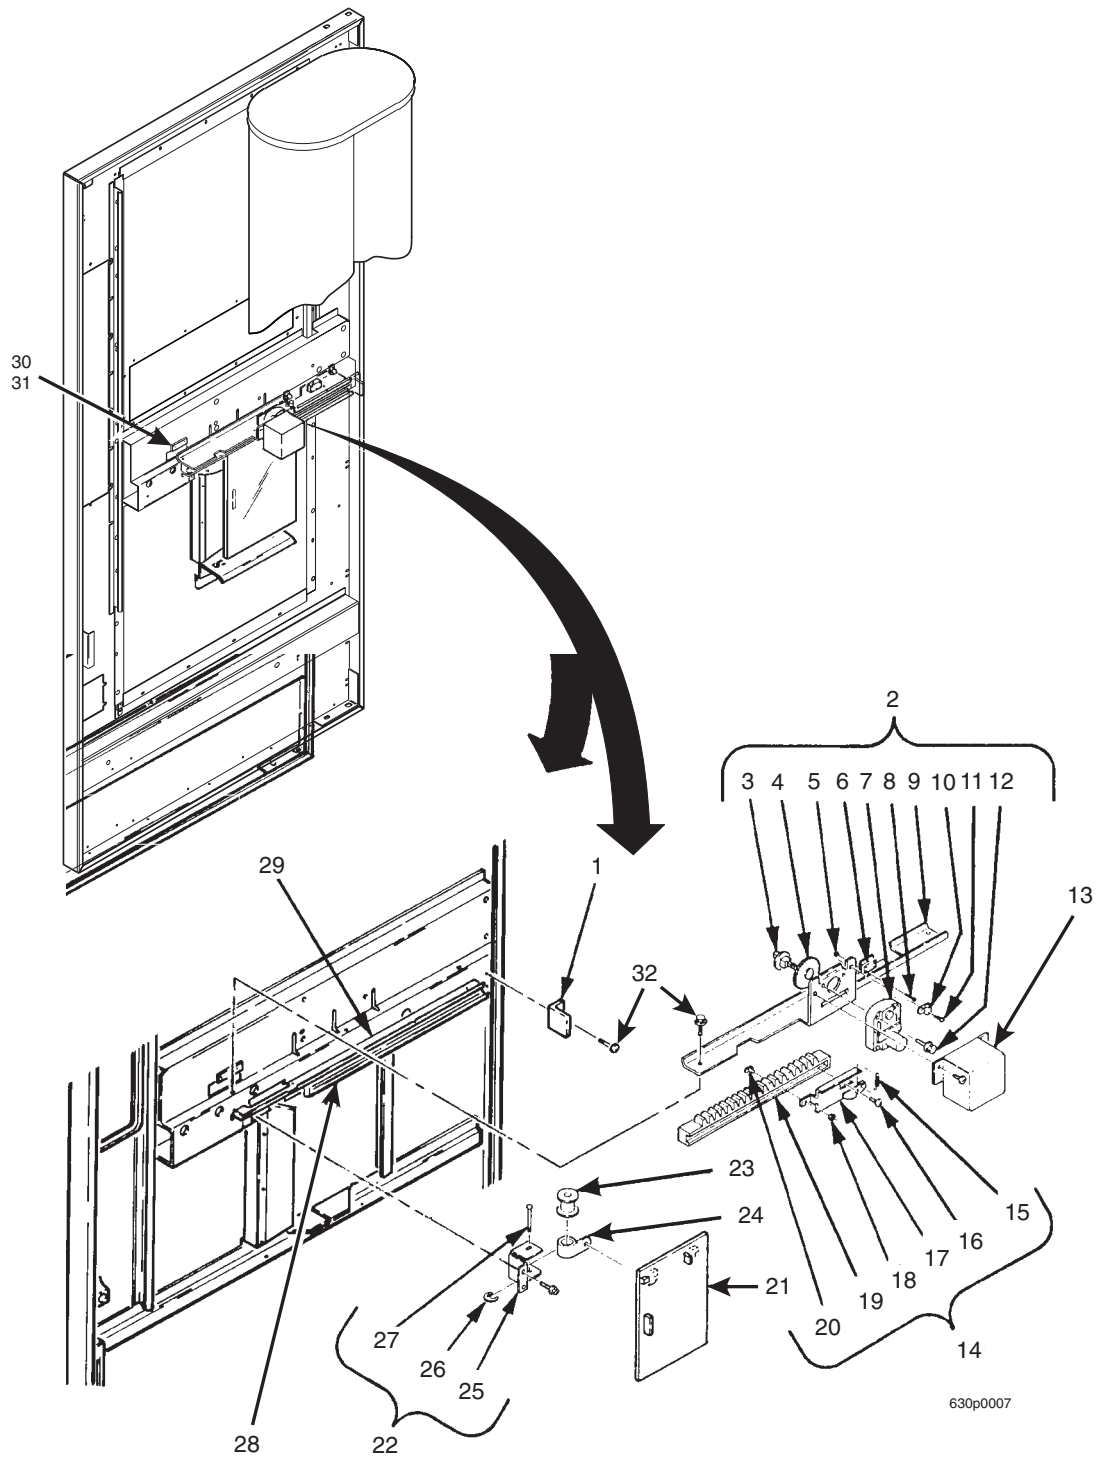

Figure 15. Actuator Assembly - Cup Ring

NOTE
RH BRACKET ASSEMBLY IS SHOWN
LH BRACKET IS SIMILAR

Figure 16. Mounting Brackets

Hot Drink Series - Models 630 / 638 - Parts Manual

TABLE 16. MOUNTING BRACKETS

INDEX	PART NUMBER	DESCRIPTION	QTY.
-	6233019	MOUNTING BRACKET - LEFT (INCLUDES ALL ITEMS EXCEPT PART NUMBER 6233018)	1
-	6233057	MOUNTING BRACKET - RIGHT (INCLUDES ALL ITEMS EXCEPT PART NUMBER 6233019)	1
1	4041241	NUT - 1/4-20 SELF LOCKING	1
2	6233019	BRACKET - MECH MOUNTING - LEFT	1
	6233018	BRACKET - MECH MOUNTING - RIGHT	
3	6233037	LATCH	1
4	6233021	SCREW - 1/4 X 20 X .5 HEX HD	1
5	2301057	SPRING - ELEVATOR STOP	1
6	6233028	BUSHING	1