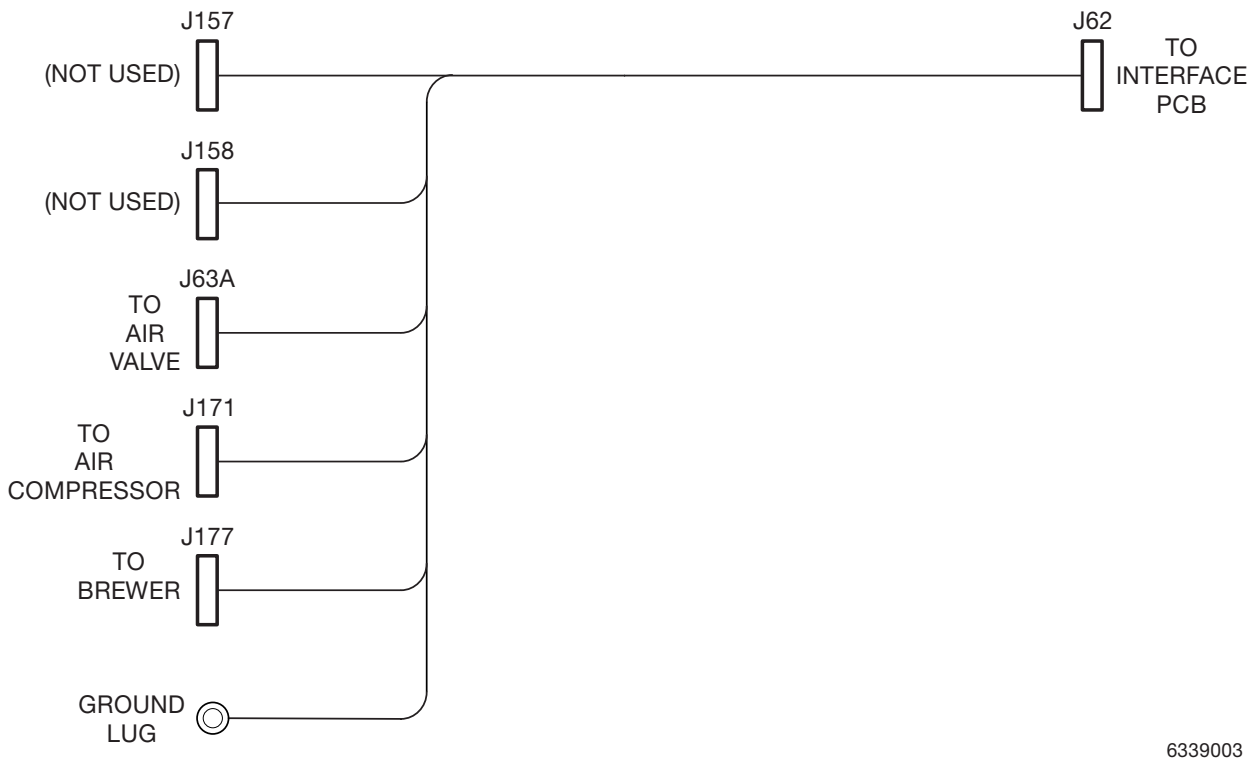

HARNESS - BREW AND GRIND

Figure 73. Wiring Harnesses (Part 8 of 13)

Figure 73. Wiring Harnesses (Part 9 of 13)

**6339005
HARNESS - HDC - CABINET**

6339005

**6339009
JUMPER-FLOAT SWITCH ASSEMBLY**

6339009

Figure 73. Wiring Harnesses (Part 10 of 13)