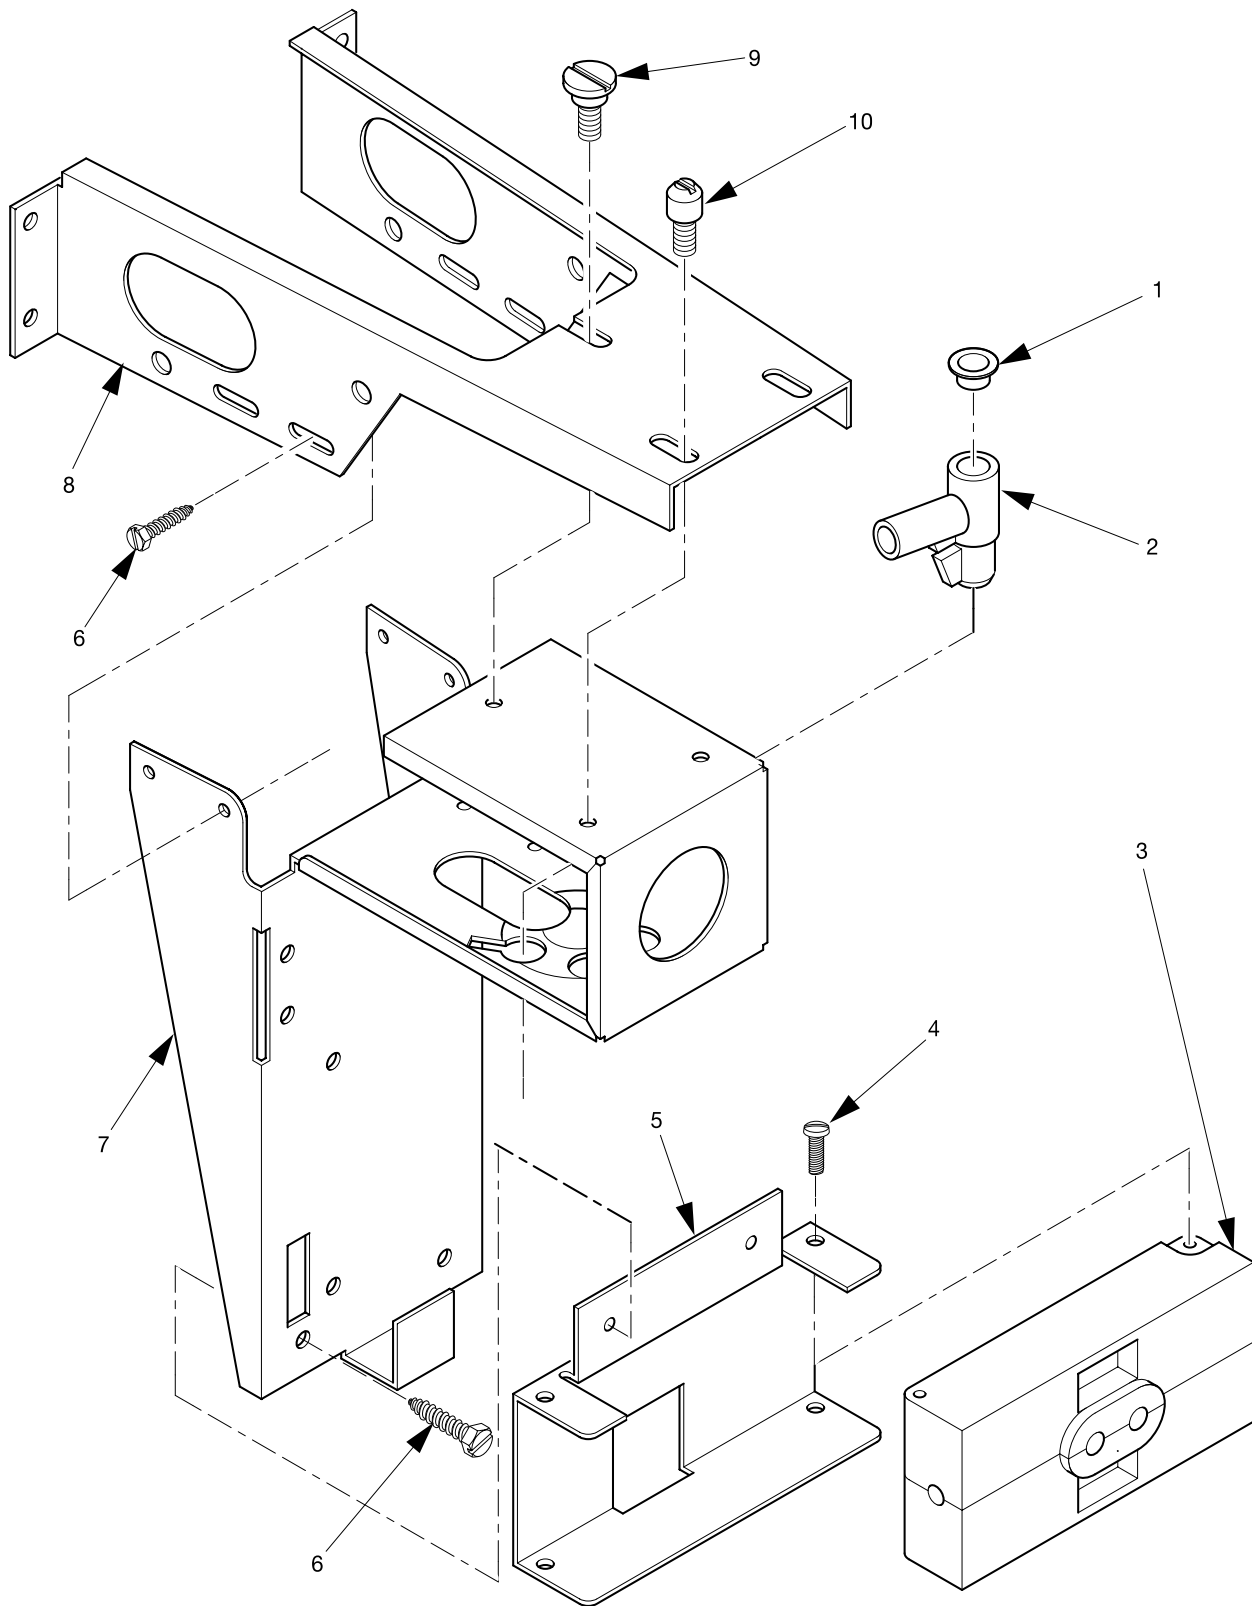

630p0042

Figure 35. Cup Station Support, Overflow Switch, and Cup Sensor

Hot Drink Series - Models 630 / 638 - Parts Manual

TABLE 35. CUP STATION SUPPORT, OVERFLOW SWITCH, AND CUP SENSOR

INDEX	PART NUMBER	DESCRIPTION	QTY.
-	6231198	SUPPORT ASSEMBLY - CUP STATION	1
-	6231536	MUG SENSOR & BRACKET ASSEMBLY (INCLUDES INDEX NUMBERS 3 - 5)	1
1	4711020	CAPLUG - SPOUT	4
2	6117010	SPOUT - DISPENSING	-
3	6231537	SENSOR ASSEMBLY - MUG	1
4	2226380	SCREW - #6-19 X .38 PHS T/C	1
5	6231539	BRACKET - CUP SENSOR	1
6	1451097	SCREW - #8-32 X .31 HEX HD	2
7	6231153	CUP STATION SUPPORT	1
8	6398136	SUPPORT - CUP STATION - EUROTWIN	
9	4247204	STUD - STORAGE TRAY	1
10	4041102	STUD - COLUMN LOCATOR	1