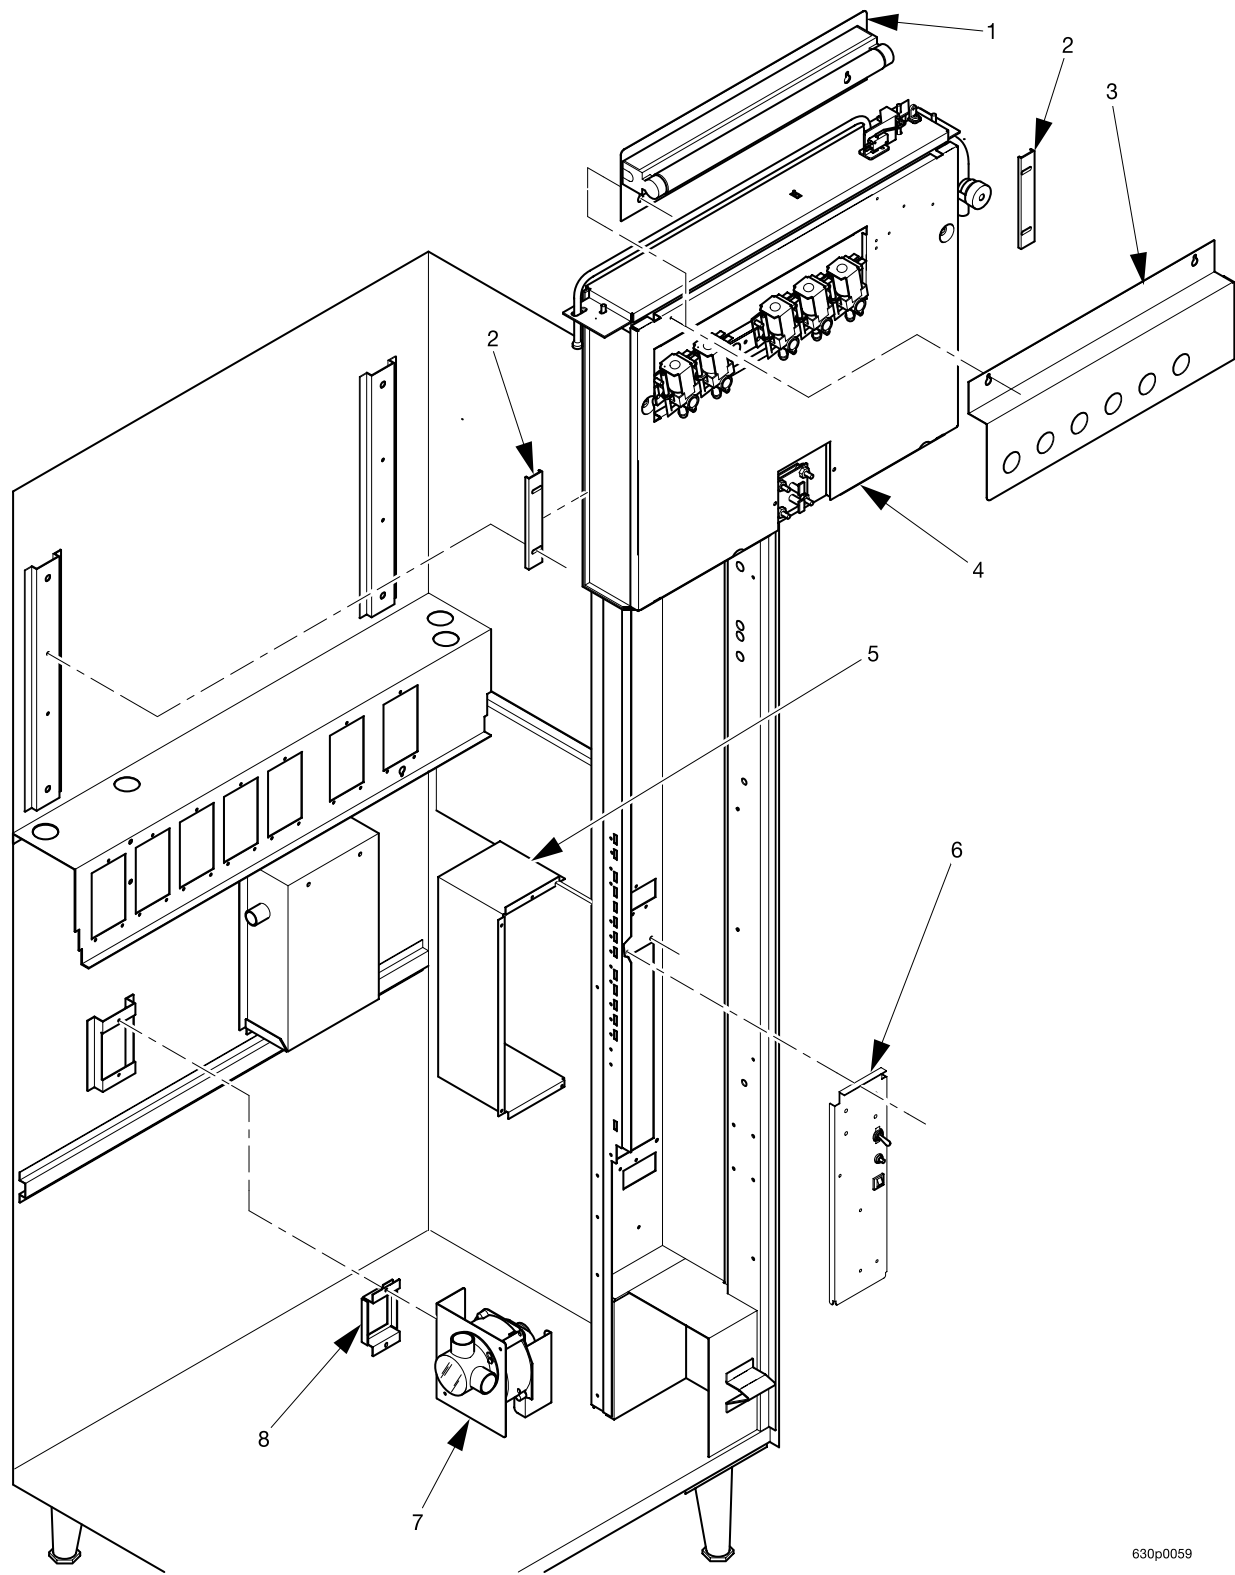

630p0059

Figure 23. Cabinet Assembly - Part 2

Hot Drink Series - Models 630 / 638 - Parts Manual

TABLE 22. CABINET ASSEMBLY - PART 2

INDEX	PART NUMBER	DESCRIPTION	QTY.
1	6339012	SERVICE LIGHT - BRACKET ASSEMBLY - 230 V (SEE FIGURE 34 FOR DETAILS)	1
	6238105	SERVICE LIGHT - BRACKET ASSEMBLY - 115 V (SEE FIGURE 33 FOR DETAILS)	
2	6231036	CLAMP - WATER TANK	2
3	6338032	COVER - WATER TANK	1
4	-	WATER TANK ASSEMBLY (SEE FIGURE 30 FOR DETAILS)	1
5	3631117	HOUSING - POWER PANEL	1
6	4841012	POWER PANEL ASSEMBLY - 115 V (U.S.) (SEE FIGURE 27 FOR DETAILS)	1
	1571136	POWER PANEL ASSEMBLY - 115 V (LATIN AMERICA) (SEE FIGURE 28 FOR DETAILS)	
	1571084	POWER PANEL ASSEMBLY - 230 V (LATIN AMERICA) (SEE FIGURE 29 FOR DETAILS)	
7	-	BRACKET, BLOWER, AND COVER ASSEMBLY (SEE FIGURE 53 FOR DETAILS)	1
8	1471055	BEZEL - EXHAUST FAN	1