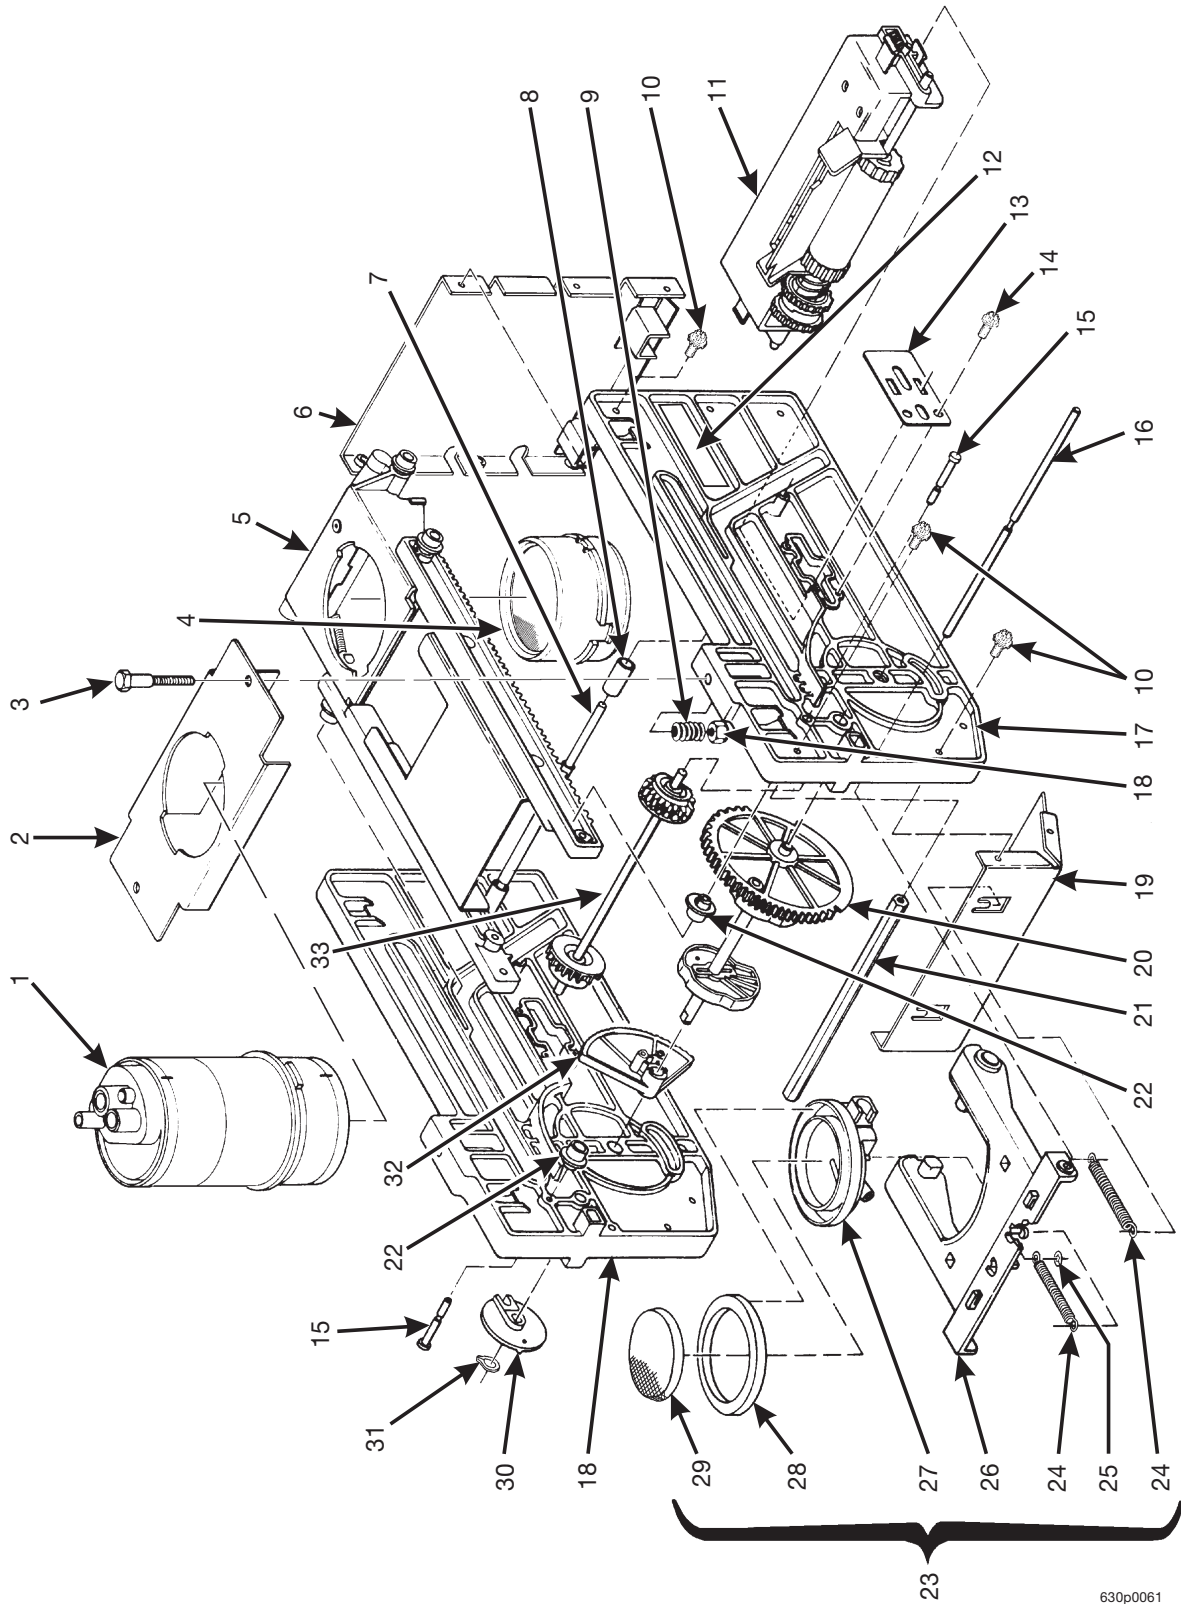

630p0061

Figure 41. Single Brewer Assembly - With Filter

Hot Drink Series - Models 630 / 638 - Parts Manual

TABLE 41. SINGLE BREWER ASSEMBLY - WITH FILTER

INDEX	PART NUMBER	DESCRIPTION	QTY.
-	6234000	SINGLE BREWER ASSEMBLY - WITH FILTER	REF.
1	6234328	BARREL ASSEMBLY - (SEE FIGURE 42 FOR DETAILS)	1
2	6234301	BARREL SUPPORT - BREWER	1
3	6234288	BOLT - 1/4-20 X 1 1/2	2
4	6234297	BASKET - BREWER PAPER	1
5	6234001	RACK ASSEMBLY - (SEE FIGURE 43 FOR DETAILS)	1
6	6234215	WALL ASSEMBLY - REAR	1
7	6234271	SHAFT - FLIP STOP	1
8	6234270	ROLLER - STOP	2
9	6234225	SPRINT - BREWER	2
10	6234295	SCREW - #8-32 X .38 HHS W/LW	12
11	6234600	PAPER MECHANISM ASSEMBLY (SEE FIGURE 44 FOR DETAILS)	1
12	6231197	LABEL - CAUTION: HOT WATER HAZARD	1
13	6235608	SPRING COVER - PAPER MECH	2
14	6234616	SCREW - #10-32 X 3/8 HHS SL W/ EA	4
15	6234223	PIN - ROLLER - SIDEWALL	2
16	6234308	SHAFT - SPRING ARM	1
17	6234273	SIDEWALL - BREWER	2
18	6234289	LOCKNUT - #1/4-20	2
19	6234220	WALL ASSEMBLY - BOTTOM FRONT	1
20	6234008	GEAR AND CAM ASSEMBLY	1
21	6234293	SPACER - SINGLE BREW	1
22	6234222	ROLLER - BREWER	2
23	6234200	SWING ARM ASSEMBLY (INCLUDES INDEX NUMBERS 27 - 32)	1
24	6234243	SHAFT - RETAINER - .125 DIA	2
25	6234205	EXT. SPRING - SWING ARM	2
26	6234002	SWING ARM ASSEMBLY	1
27	6234240	FUNNEL - COFFEE	1
28	6234375	SEAL - BREWER	1
29	6204223	FILTER SUPPORT - 30 MESH	1
30	6234310	DRIVE CONNECTION - BREWER	1
31	6234303	RETAINING RING - .375 DIA.	1
32	6234601	RATCHET DRIVE - PAPER MECH.	1
34	6234007	PINION GEAR ASSEMBLY	1