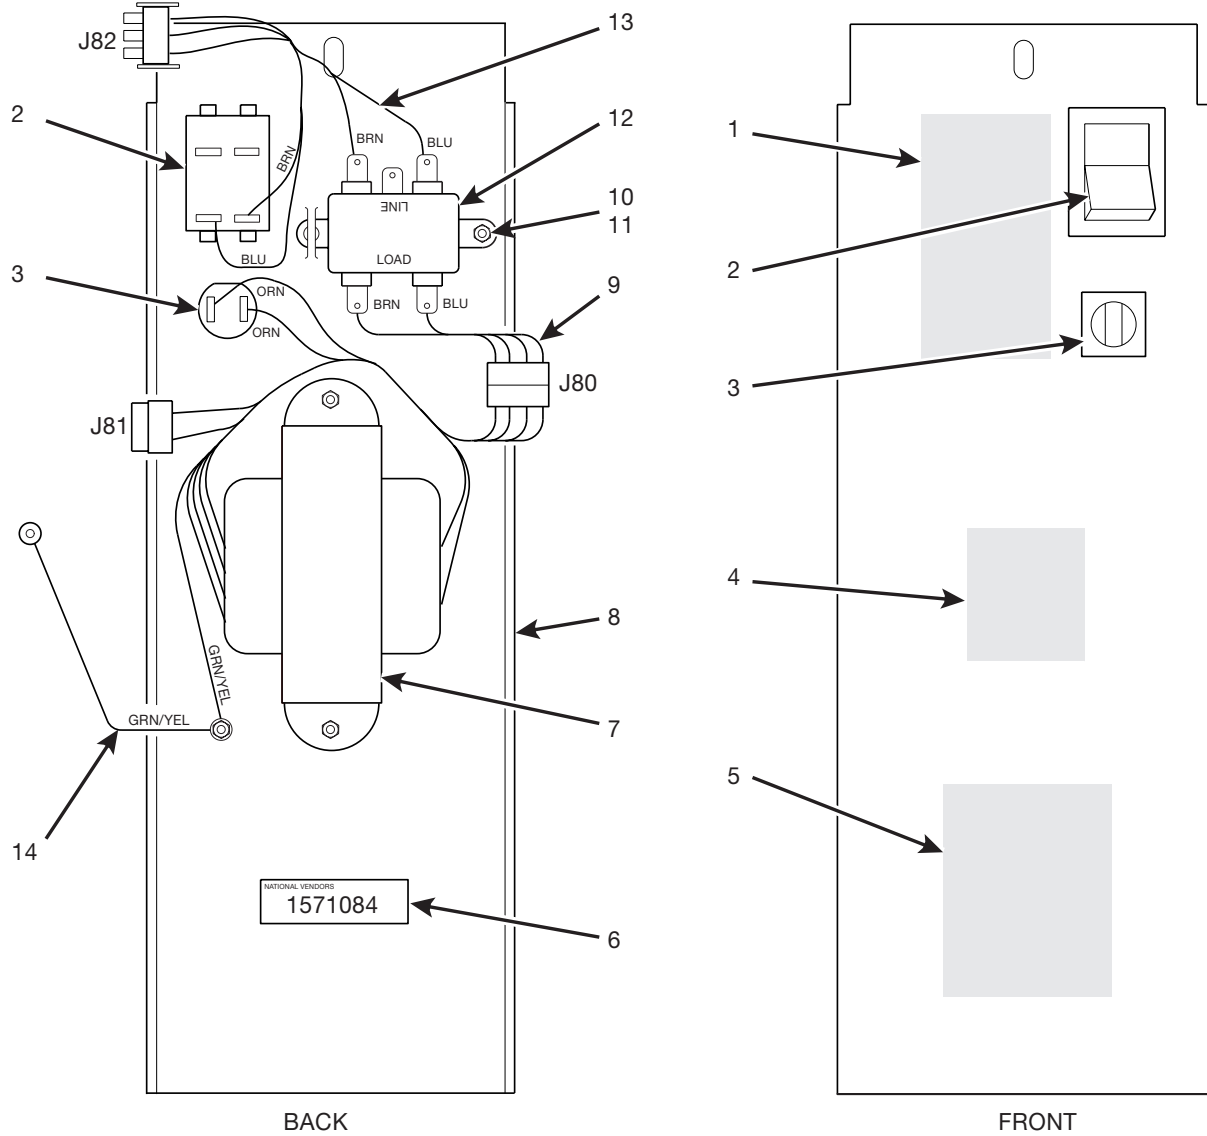

630p0014

Figure 29. Power Panel Assembly - 230 V (Latin America)

Hot Drink Series - Models 630 / 638 - Parts Manual

TABLE 29. POWER PANEL ASSEMBLY - 230 V (LATIN AMERICA)

INDEX	PART NUMBER	DESCRIPTION	QTY.
-	1571084	POWER PANEL ASSEMBLY - 230V	REF
1	4311121	LABEL - POWER CONTROL PANEL (SPANISH)	1
2	9984627	CIRCUIT BREAKER - 16 AMP	1
3	9989336	CIRCUIT BREAKER - 3 AMP	1
4	1570057	LABEL - COIN MECH FUSE (SPANISH)	1
5	6232279	LABEL - HIGH VOLTAGE (SPANISH)	1
6	9989369	LABEL - PART NUMBER	1
7	9989042	TRANSFORMER - 115V/230V PRIMARY; 24V SECONDARY	1
8	1571038	PLATE AND STUD ASSEMBLY	1
9	1579016	JUMPER - TRANSFORMER	1
10	1211110	SCREW - #8032 X 1/4	4
11	9900081	NUT - #8-32 KEPS ZINC PLATE	4
12	9989100	INTERFERENCE FILTER	1
13	1579013	HARNESS - POWER PANEL	1
14	9984165	JUMPER - GROUND WIRE	1