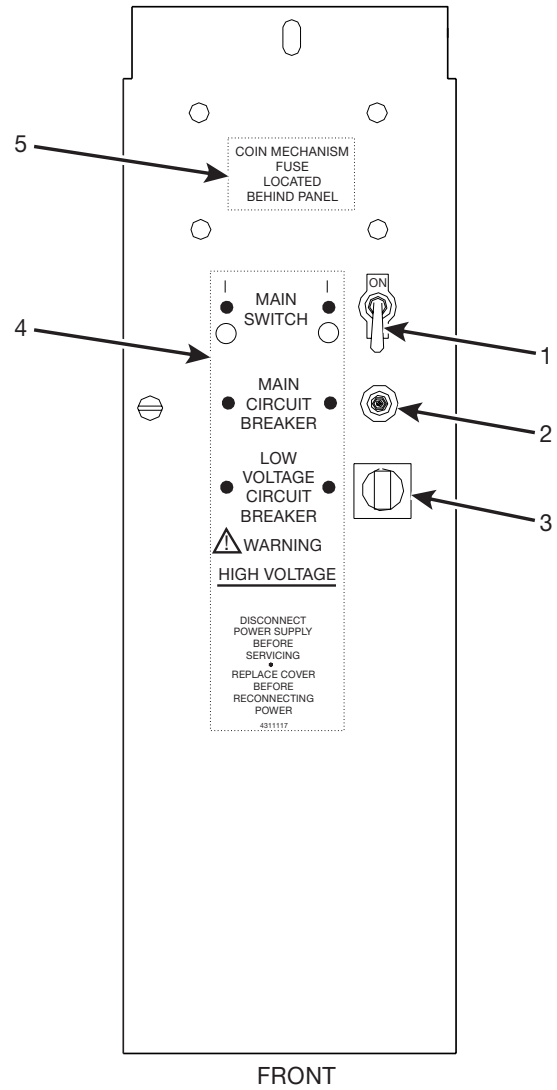

630p0012

Figure 27. Power Panel Assembly - 115 V (U.S.)

Hot Drink Series - Models 630 / 638 - Parts Manual

TABLE 27. POWER PANEL ASSEMBLY - 115 V (U.S.)

INDEX	PART NUMBER	DESCRIPTION	QTY.
-	4841012	POWER PANEL ASSEMBLY - DOMESTIC	REF
1	9984624	SWITCH - SPDT - TOGGLE	1
2	9989672	CIRCUIT BREAKER - 15 AMP	1
3	9989336	CIRCUIT BREAKER - 3 AMP	1
4	4311117	LABEL - POWER CONTROL PANEL - USA (ENGLISH)	1
5	1570057	LABEL - COIN MECH FUSE (ENGLISH)	1
6	1571035	STANDOFF - PCB - 3/8 SNAP LOCK	4
7	9989100	INTERFERENCE FILTER	1
8	9900081	NUT - #8-32 KEPS ZINC PLATE	4
9	1579017	HARNESS - COIN HANDLING - POWER	1
10	1571040	PLATE AND STUD ASSEMBLY - POWER - DOMESTIC	1
11	9989042	TRANSFORMER - 115V/230V PRIMARY; 24V SECONDARY	1
12	9989369	LABEL - N.V. BLANK	1
13	9984165	JUMPER - GROUND WIRE	1
14	1579013	HARNESS - POWER PANEL - DOMESTIC	1
15	9989659	PCB ASSEMBLY - DUMB MECH POWER SUPPLY	1