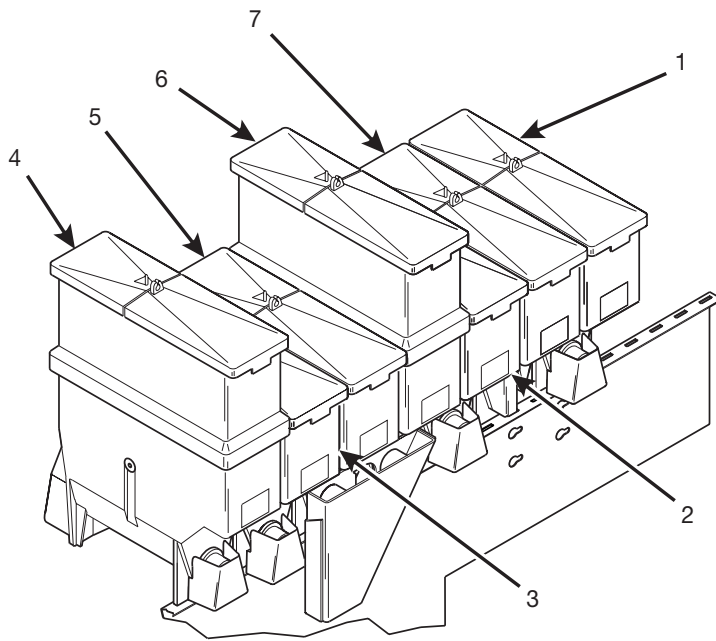

638 MODEL

630p0058

Figure 62. Product and Condiment Canisters