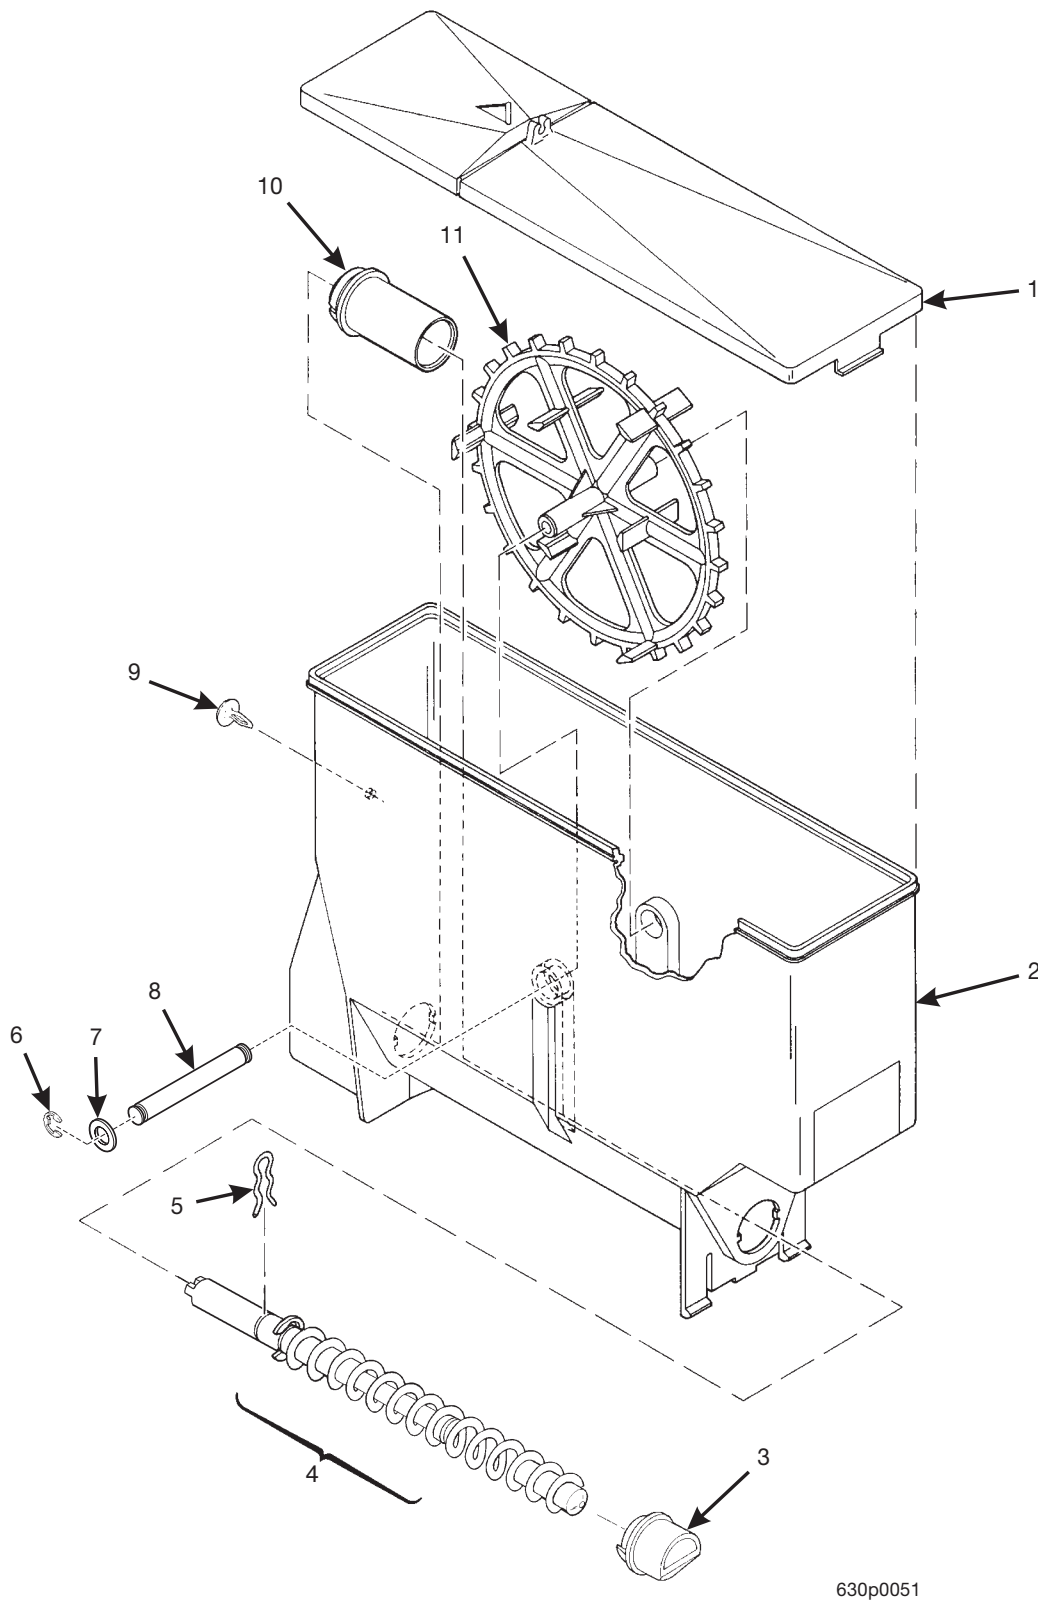

630p0051

Figure 68. Canister Assembly - Freeze Dry Coffee

Hot Drink Series - Models 630 / 638 - Parts Manual

TABLE 68. CANISTER ASSEMBLY - FREEZE DRY COFFEE

INDEX	PART NUMBER	DESCRIPTION	QTY.
-	6237445	CANISTER ASSEMBLY - FREEZE DRY COFFEE	-
1	6237023	LID - CANISTER	1
2	6237176	BASE - CANISTER	1
3	6237080	NOZZLE - DISPENSING - CANISTER	1
4	6237178	AUGER AND SHAFT ASSEMBLY	1
5	6337020	CLIP - SPRING	1
6	9900415	RETAINING RING REINF E TYP.1	2
7	6237116	WASHER - SEAL - WEAR PLATE	2
8	6237167	SHAFT - CANISTER	1
9	6237053	FASTENER - PUSH-IN	1
10	6237014	BEARING - CANISTER	1
11	6237181	MIXING WHEEL	1