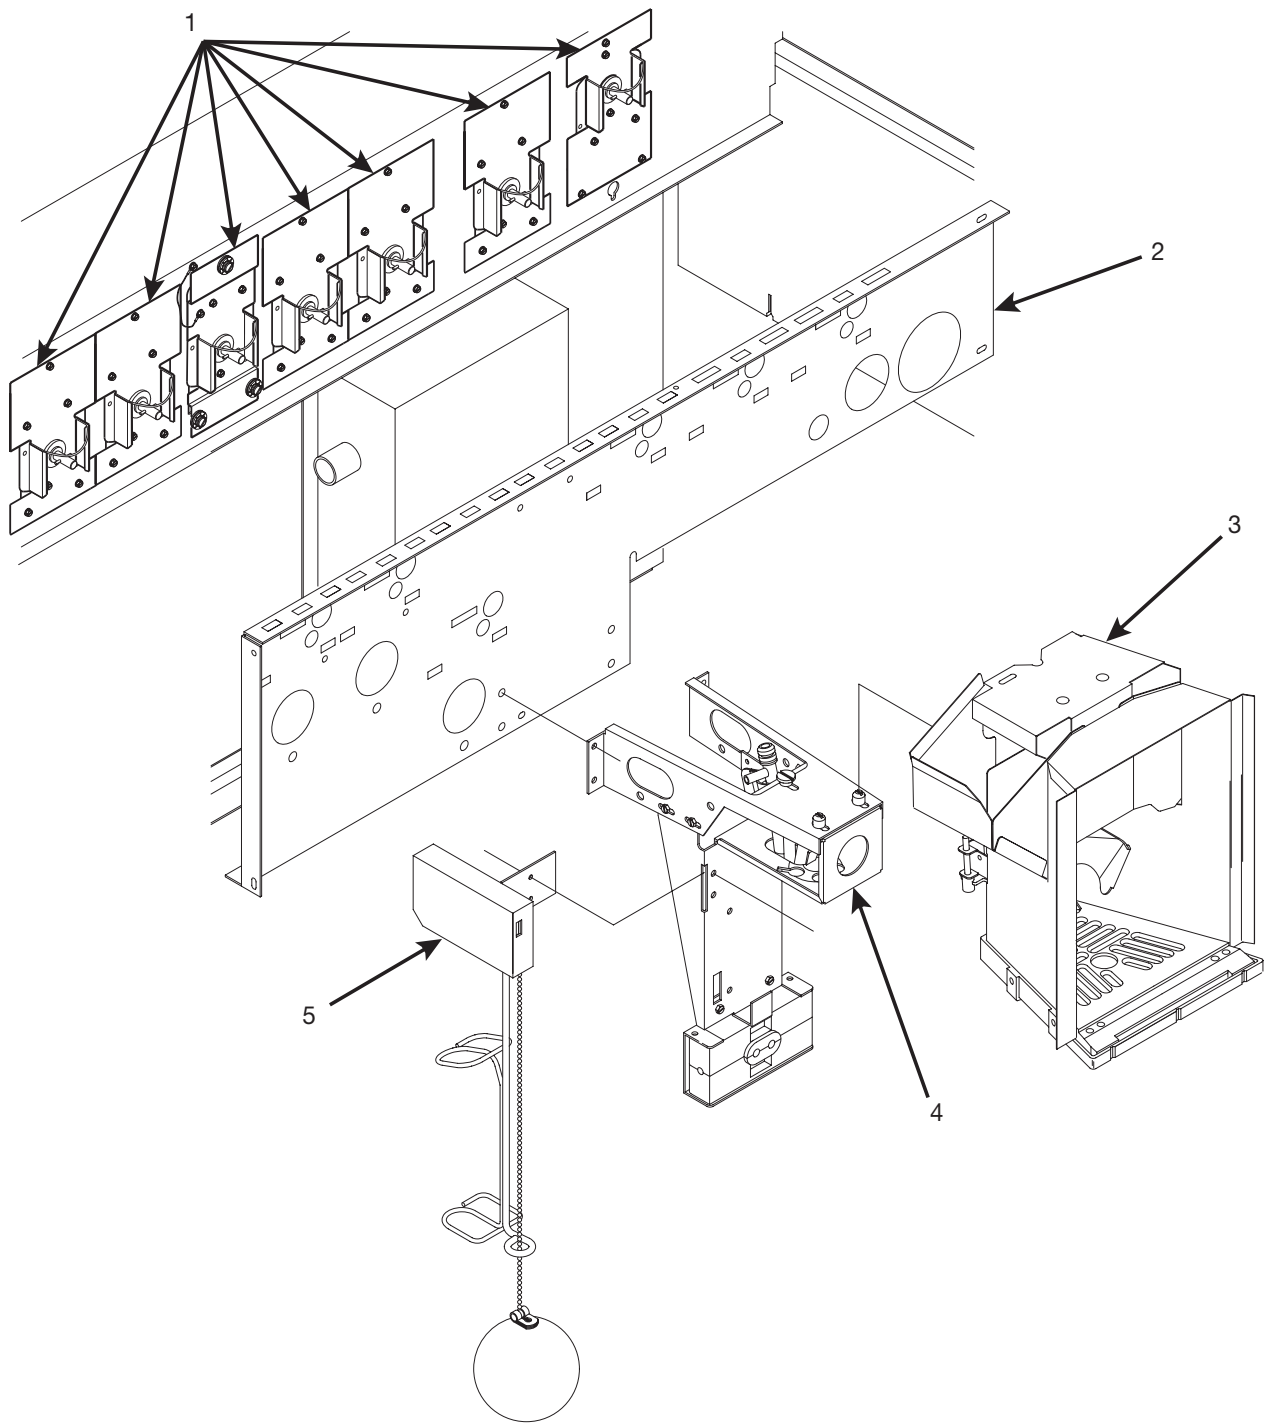

Figure 21. Leg, Leveler, and Leg and Hinge Assemblies

Hot Drink Series - Models 630 / 638 - Parts Manual

TABLE 21. LEG, LEVELER, AND LEG AND HINGE ASSEMBLIES

INDEX	PART NUMBER	DESCRIPTION	QTY.
1	6231034	PLUG - HOLE	2
2	1172021	NUT - 1/4-20 WHIZ-LOCK	2
3	6231163	LEG, HINGE, AND LEVELER ASSEMBLY (INCLUDES INDEX NUMBERS 4 - 6)	1
4	1571115	LEG AND HINGE ASSEMBLY	1
5	1471283	"O" RING - .49 ID X .10 DIA	1
6	1471098	LEVELER - CABINET	1
7	1211112	TRAY BOLT	2
8	6231203	PLATE - HINGE LEG BOLT	1
9	9900218	SCREW - 5/16 X 1.00 W/LOCKING RINGS	14
10	1471237	LEG AND LEVELER ASSEMBLY - CABINET (INCLUDES INDEX NUMBERS 11 - 13)	3
11	1471098	LEVELER - CABINET	1
12	1471283	"O" RING - .49 ID X .10 DIA	1
13	1571127	LEG ASSEMBLY - CABINET	1