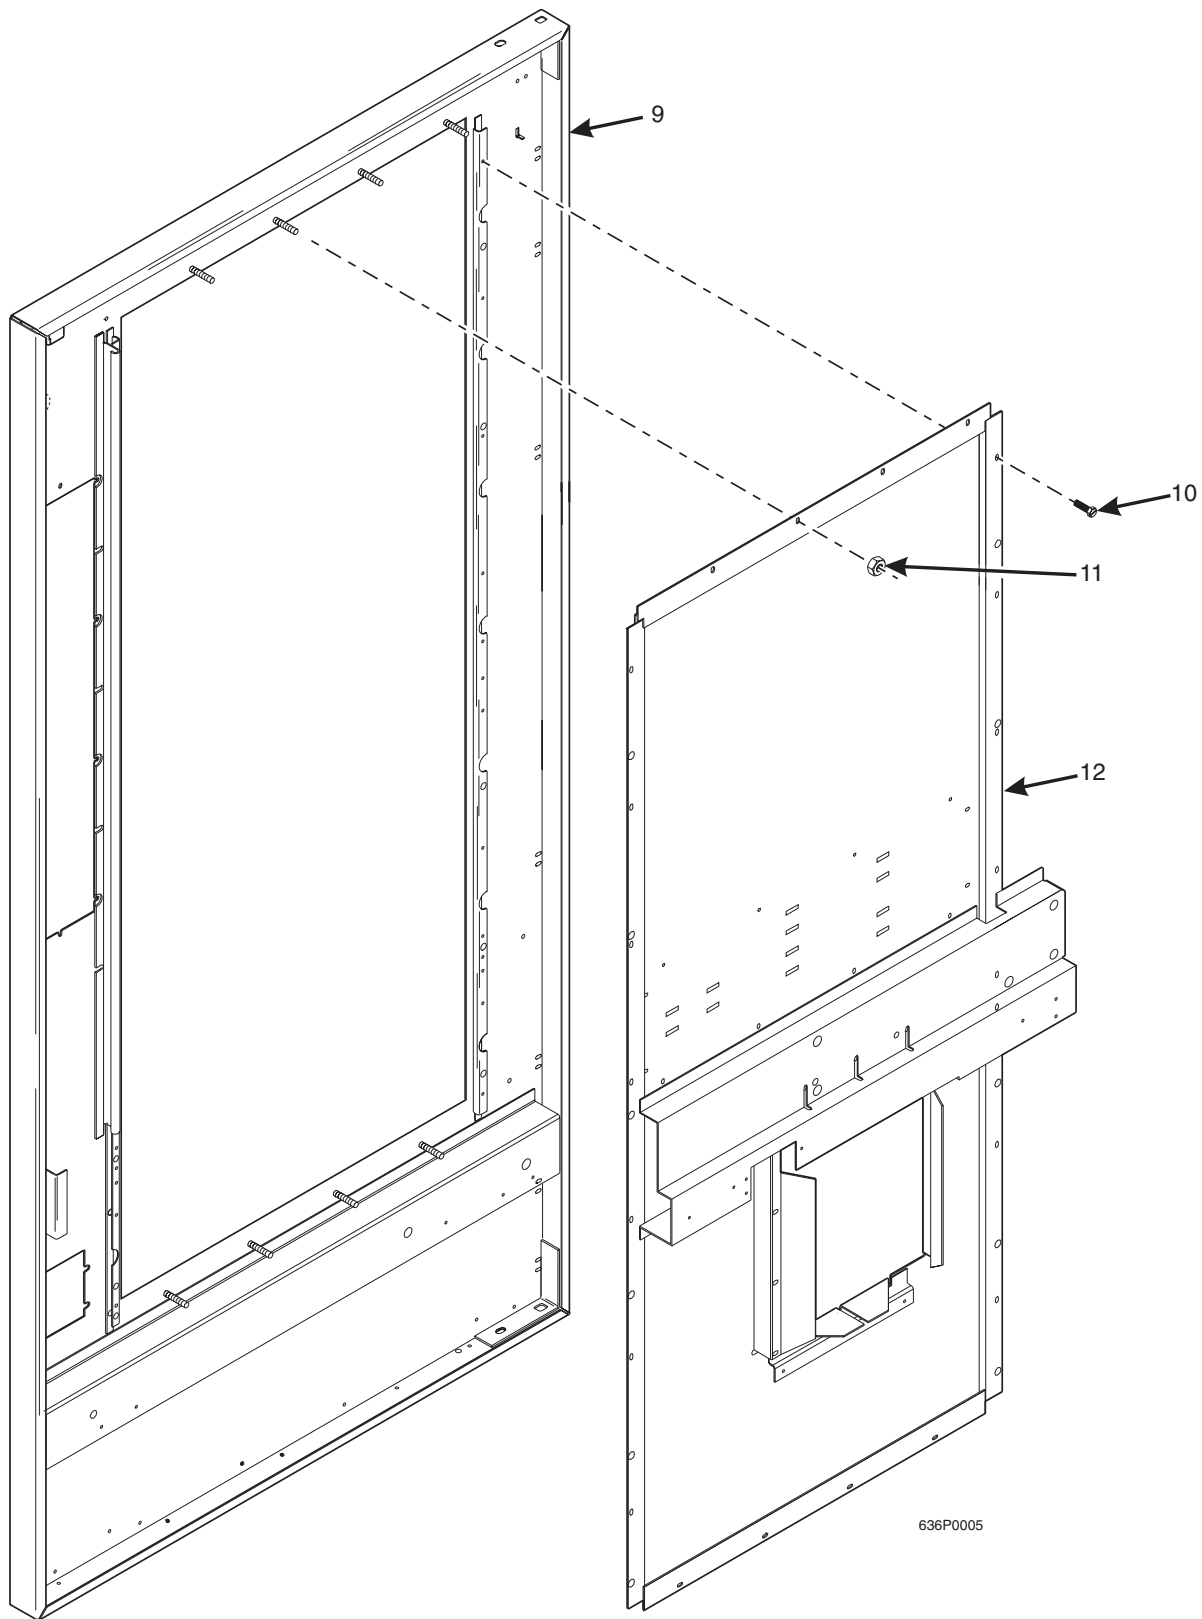

630p0001

Figure 1. 630/638 Merchandiser

630p0002

Figure 2. Door Assembly - Part 1

Hot Drink Series - Models 630 / 638 - Parts Manual

TABLE 2. DOOR ASSEMBLY - PART 1

INDEX	PART NUMBER	DESCRIPTION	QTY.
1	1575047	CASTING - MONETARY FRAME - BLACK	1
2	6272001	LABEL - CAUTION - HOT DRINK	1
3	-	DOOR LOCK MECHANISM (SEE FIGURE 9 FOR DETAILS)	1
4	-	COIN RECEPTACLE ASSEMBLY (SEE FIGURE 6 FOR DETAILS)	1
5	3152045	FRAME - CUP DELIVERY DOOR	1
6	-	DISPLAY ASSEMBLY (SEE FIGURE 18 FOR DETAILS)	1
7	6342035	DISPLAY - PHOTO - P.O.P. - OFFSET	1
-	-	GPL TRIM (SEE FIGURE 7 FOR DETAILS)	-
-	-	GPL GENERATION TRIM (SEE FIGURE 8 FOR DETAILS)	-