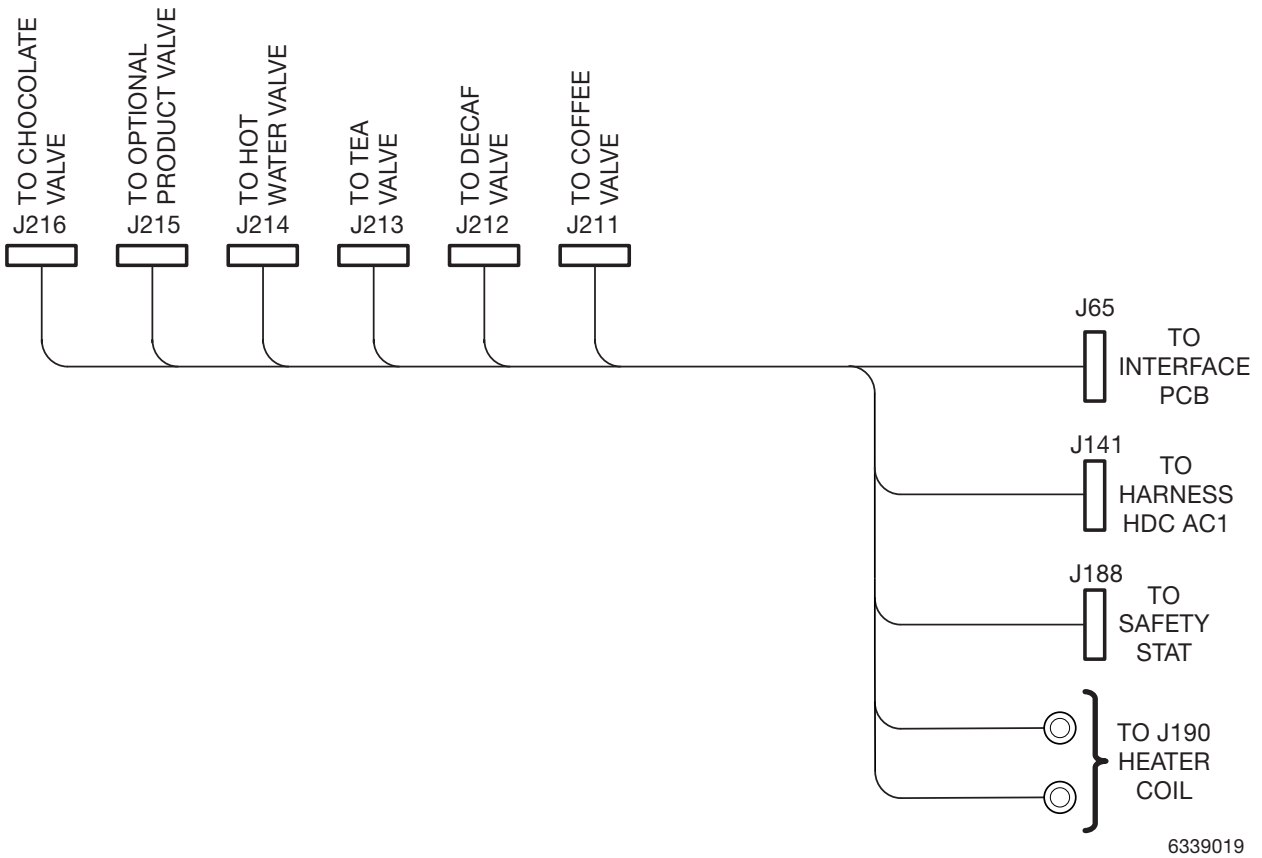

6339019

HARNESS-HDC VALVES & HEATER