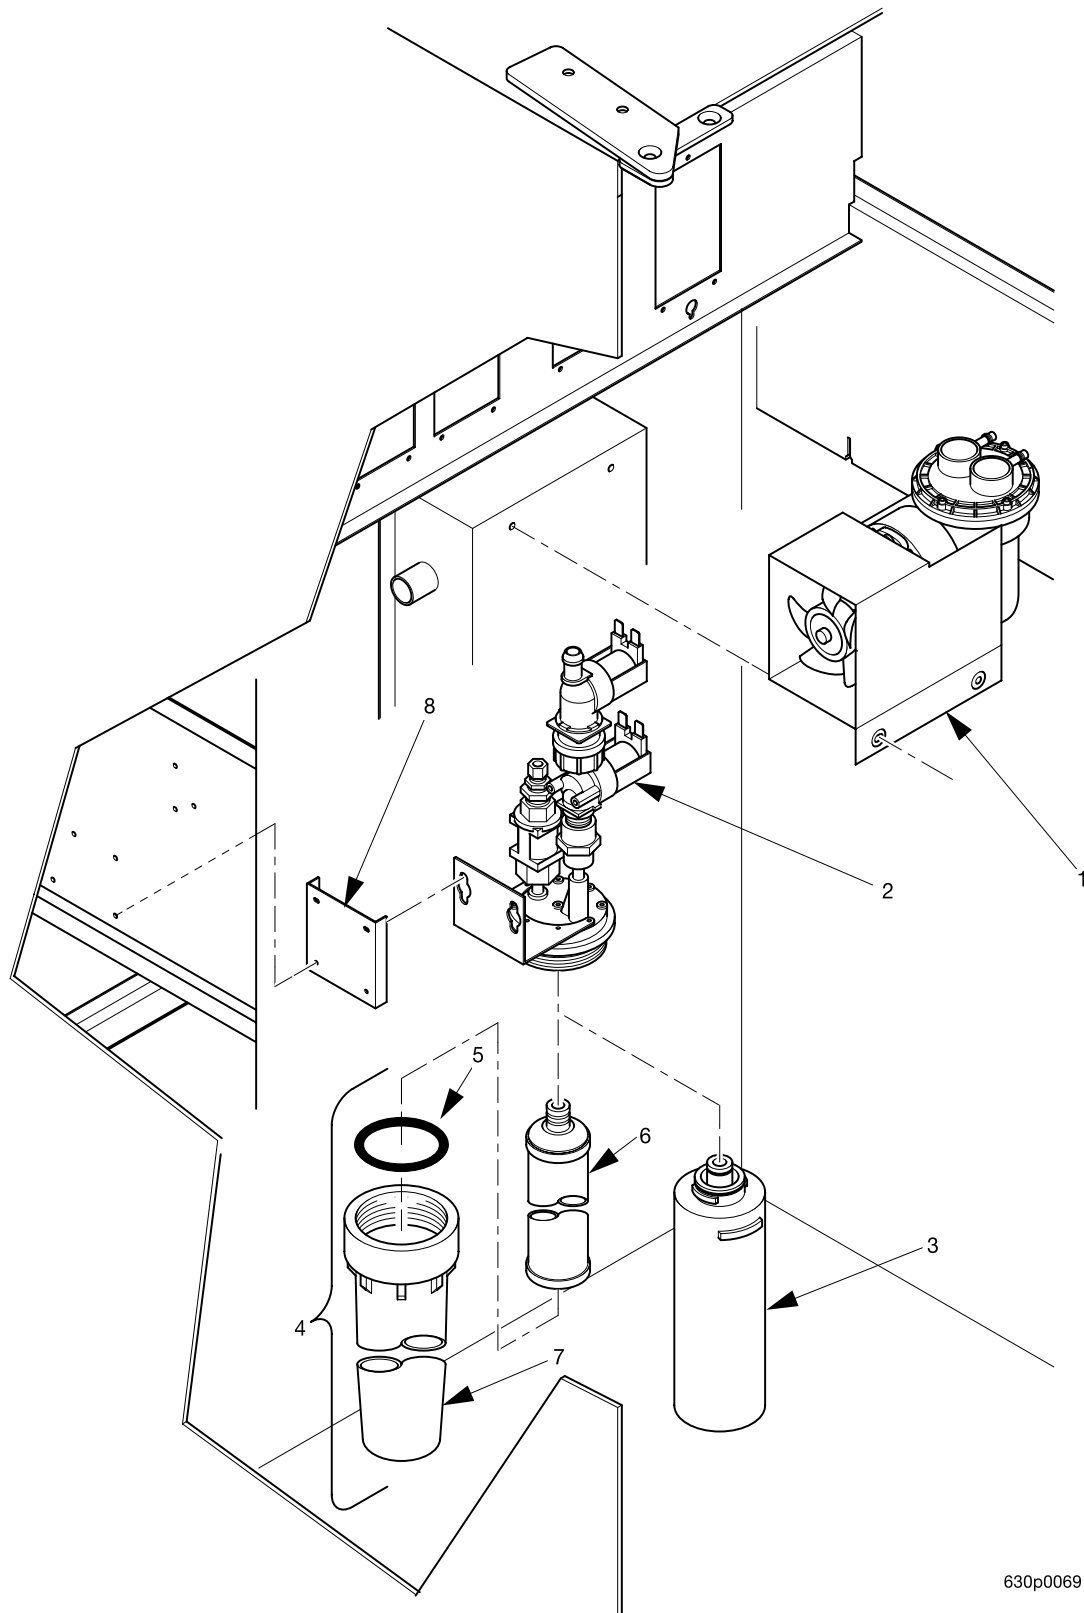

Hot Drink Series - Models 630 / 638 - Parts Manual

TABLE 24. CABINET ASSEMBLY - PART 3

INDEX	PART NUMBER	DESCRIPTION	QTY.
1	6351005	BRACKET - TUBING RETAINER	1
2	6234516	BRACKET - MOUNTING PLATE	2
3	6237352	LOCATOR AND BRACKET ASSEMBLY	1
4	6241004	COVER - BREWER	1
5	6234000	SINGLE BREWER ASSEMBLY - WITH FILTER (SEE FIGURE 41 FOR DETAILS)	1
	6234010	SINGLE BREWER ASSEMBLY - WITHOUT FILTER (SEE FIGURE 40 FOR DETAILS)	
6	6234524	DRAIN PAN - BREWER	1
7	6234622	PAPER ROLL ASSEMBLY - FILTER	1
8	-	DRIVE ASSEMBLY - BREWER (SEE FIGURE 54 FOR DETAILS)	1

630p0069

Figure 25. Cabinet Assembly - Part 4