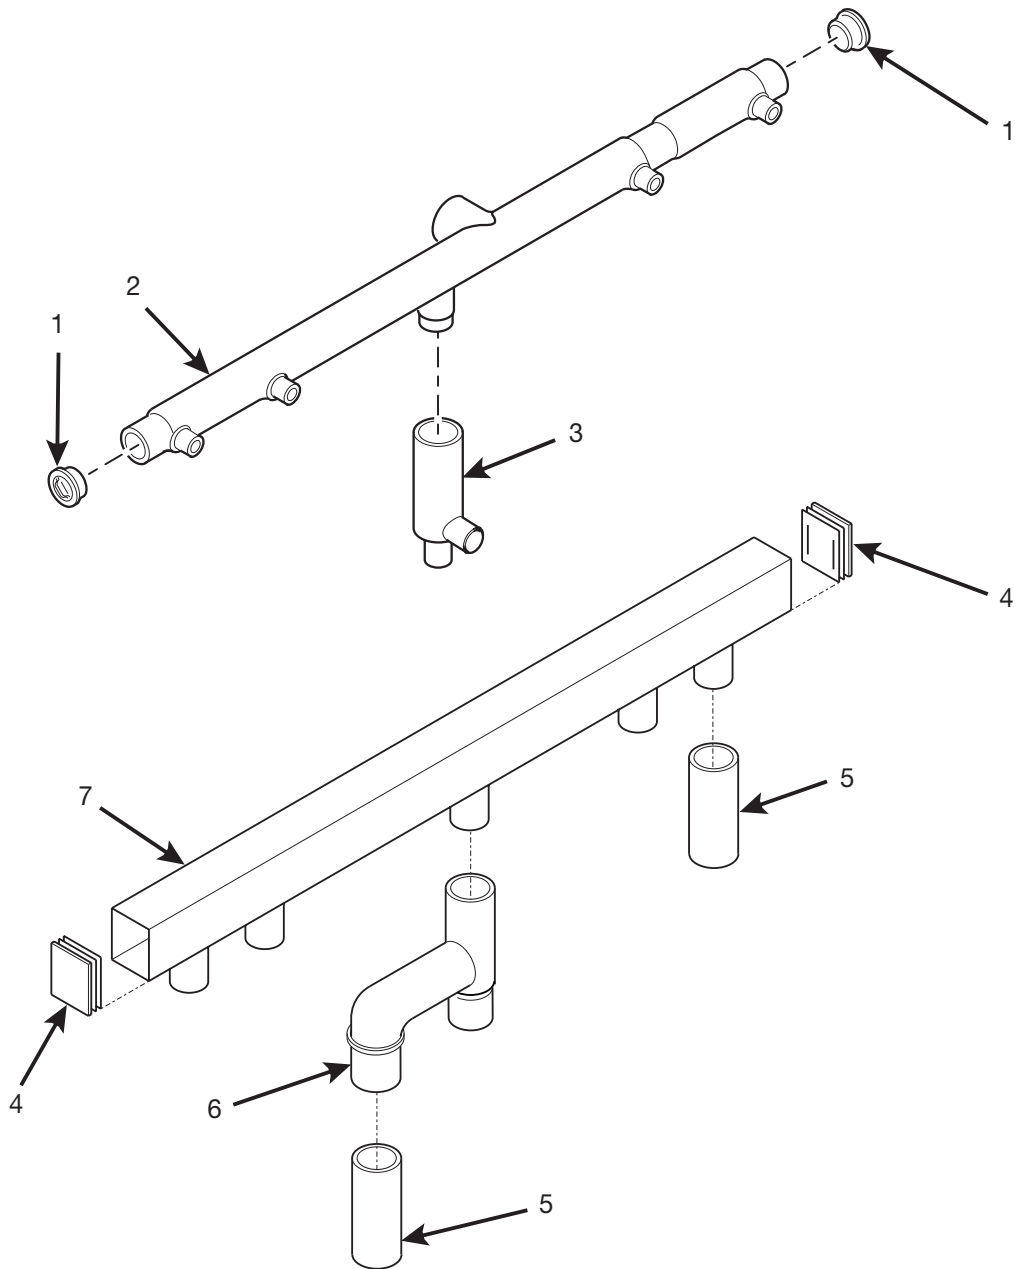

Hot Drink Series - Models 630 / 638 - Parts Manual

TABLE 50. MIXING BOWL AND BREWER VENTILATION SYSTEM

INDEX	PART NUMBER	DESCRIPTION	QTY.
1	-	TUBING ASSEMBLY (U.S. ONLY) (SEE FIGURE 71 FOR DETAILS)	1
	-	TUBING ASSEMBLY (LATIN AMERICA ONLY) (SEE FIGURE 71 FOR DETAILS)	
2	6137157	COUPLING - VENT HOSE	2
3	6237355	HOSE - EXHAUST	-
4	6237353	FILTER - EXHAUST CHUTE	-
5	6237352	BREWER EXHAUST LOCATOR AND BRACKET ASSEMBLY (U.S. ONLY)	-
6	6237305	VINYL CAP - 1.25 I.D.	1

630p0056

Figure 51. Vent Tubing (Model 630 Only)