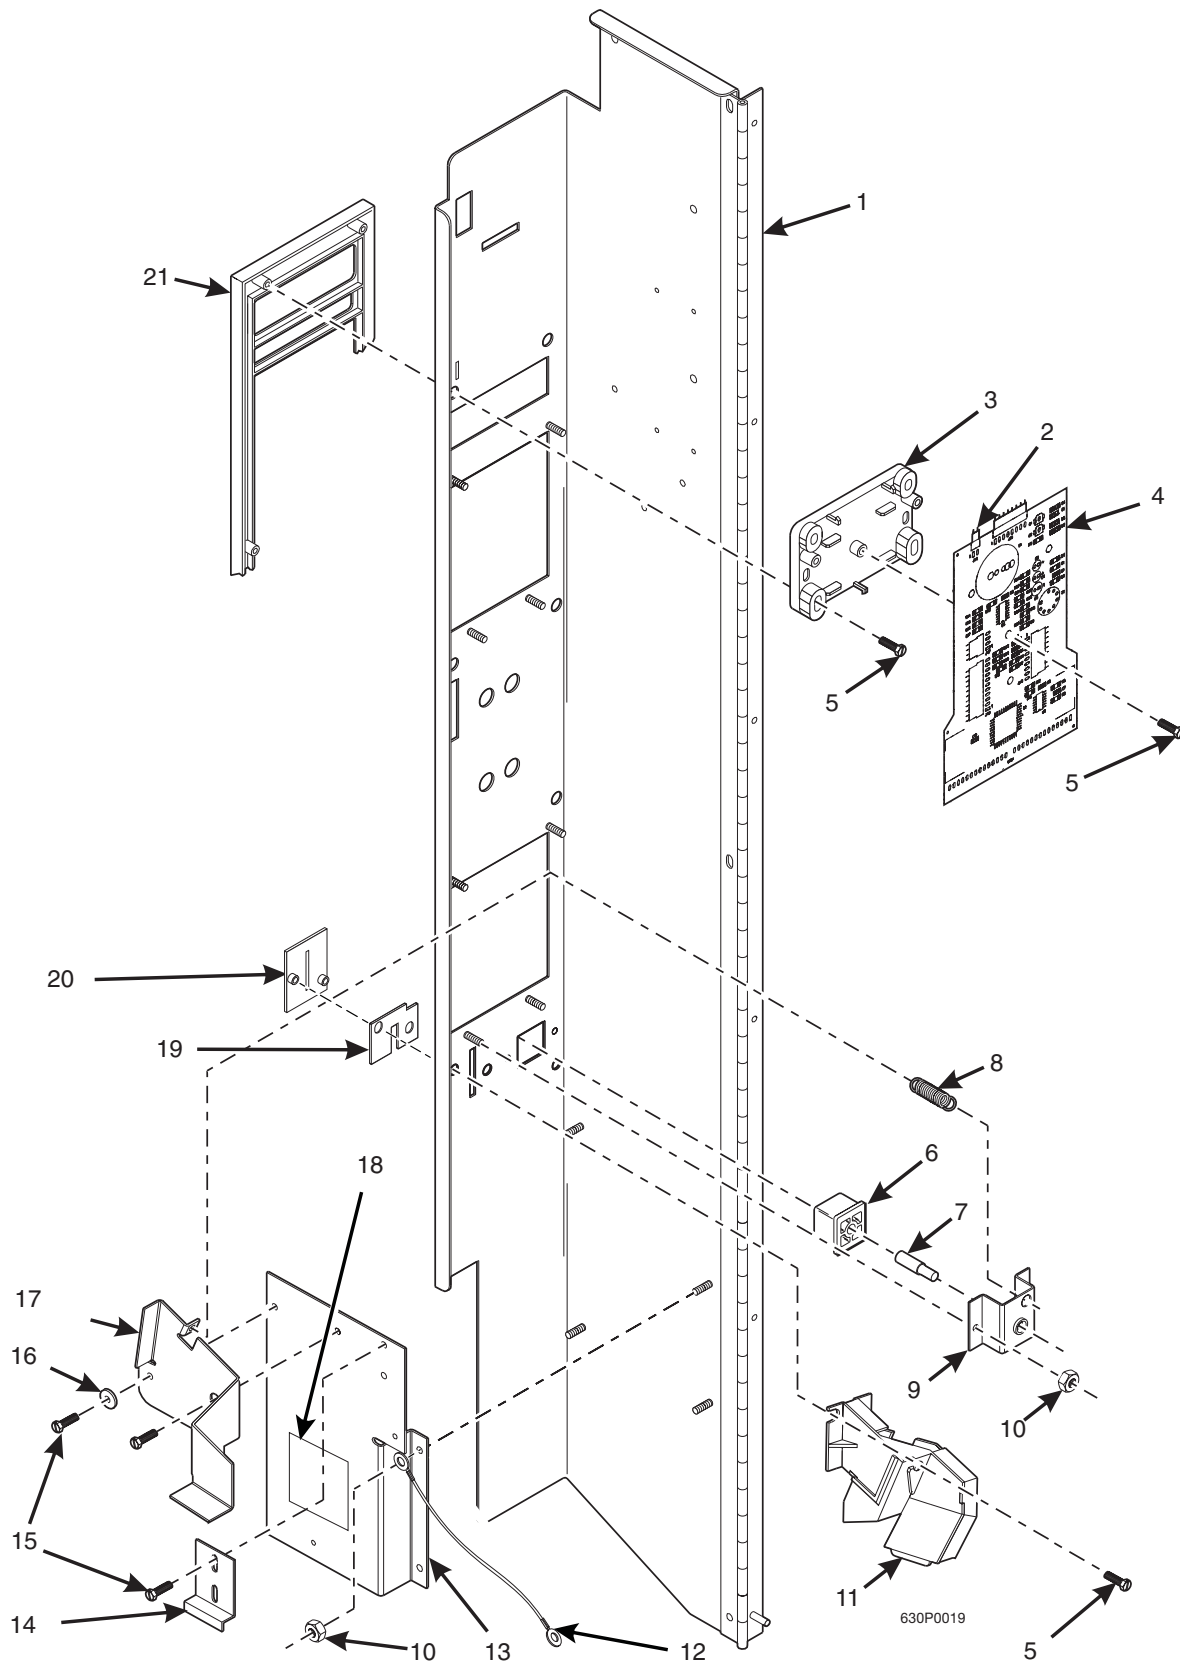

630P0018

Figure 56. Monetary Panel - Part 1

Hot Drink Series - Models 630 / 638 - Parts Manual

TABLE 56. MONETARY PANEL - PART 1

INDEX	PART NUMBER	DESCRIPTION	QTY.
1	9900081	NUT - #8 X 32 X 1/4	6
2	1575029	COVER - DISPLAY	1
3	1451097	SCREW - #8-32 X .31 HEX HD	-
4	1571157	LABEL - STATIC DAMAGE	1
5	3122056	MAGNET RETAINER - COIN CHANGER	2
6	1575057	PLATE - MAGNET MOUNTING	1
7	5500026	SCREW - 8-32 X 3/8 PHS	-
8	1590033	LABEL - DATA - PRICE PAYOUT	-
9	9989594	SWITCH	1
10	1575094	WELD ASSEMBLY - PANEL - MONETARY	1