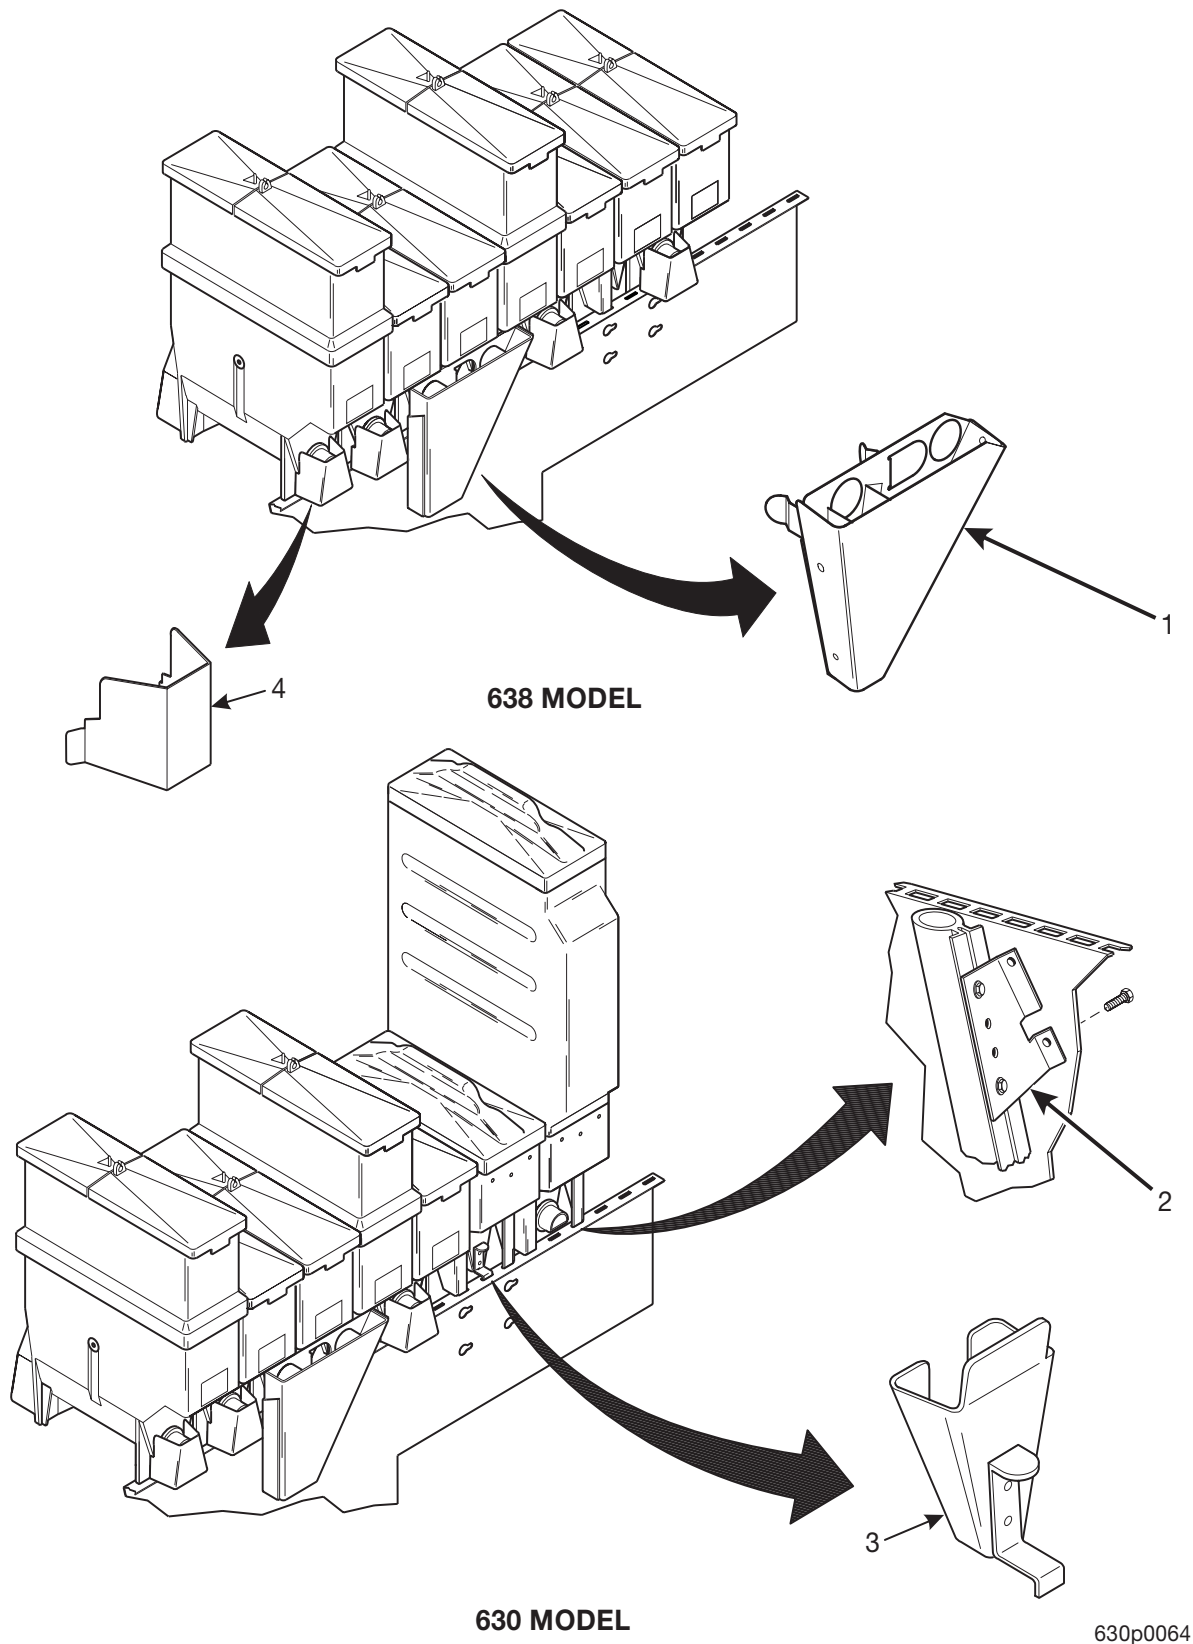

630P0022

Figure 60. Cup Delivery Assembly

Hot Drink Series - Models 630 / 638 - Parts Manual

TABLE 60. CUP DELIVERY ASSEMBLY

INDEX	PART NUMBER	DESCRIPTION	QTY.
-	6261420	CUP DELIVERY ASSEMBLY (INCLUDES INDEX NUMBERS 2 - 13)	1
1	6231438	CUP DEFLECTOR - R.H.	1
2	6231439	CUP DEFLECTOR - L.H.	1
3	6231443	CUP SPACER/SENSOR LENS	1
4	6231432	DRAIN TRAY - CUP DELIVERY COMPARTMENT	1
5	6231489	BASE - CUP DELIVERY STATION	1
6	6231430	TUBE - DRAIN	1
7	6231431	RETAINER - .188 - CUP DELIVERY1	10
8	6231488	MOUNTING ASSEMBLY - CUP DETECTOR	1
9	3103133	WING NUT #8-32 STAINLESS	1
10	6231495	SPRING - CUP DEFLECTOR	1
11	6261421	WELD ASSEMBLY - CUP DELIVERY	1
12	6231492	PUSH-IN FASTENER - CUP DELIVERY	6