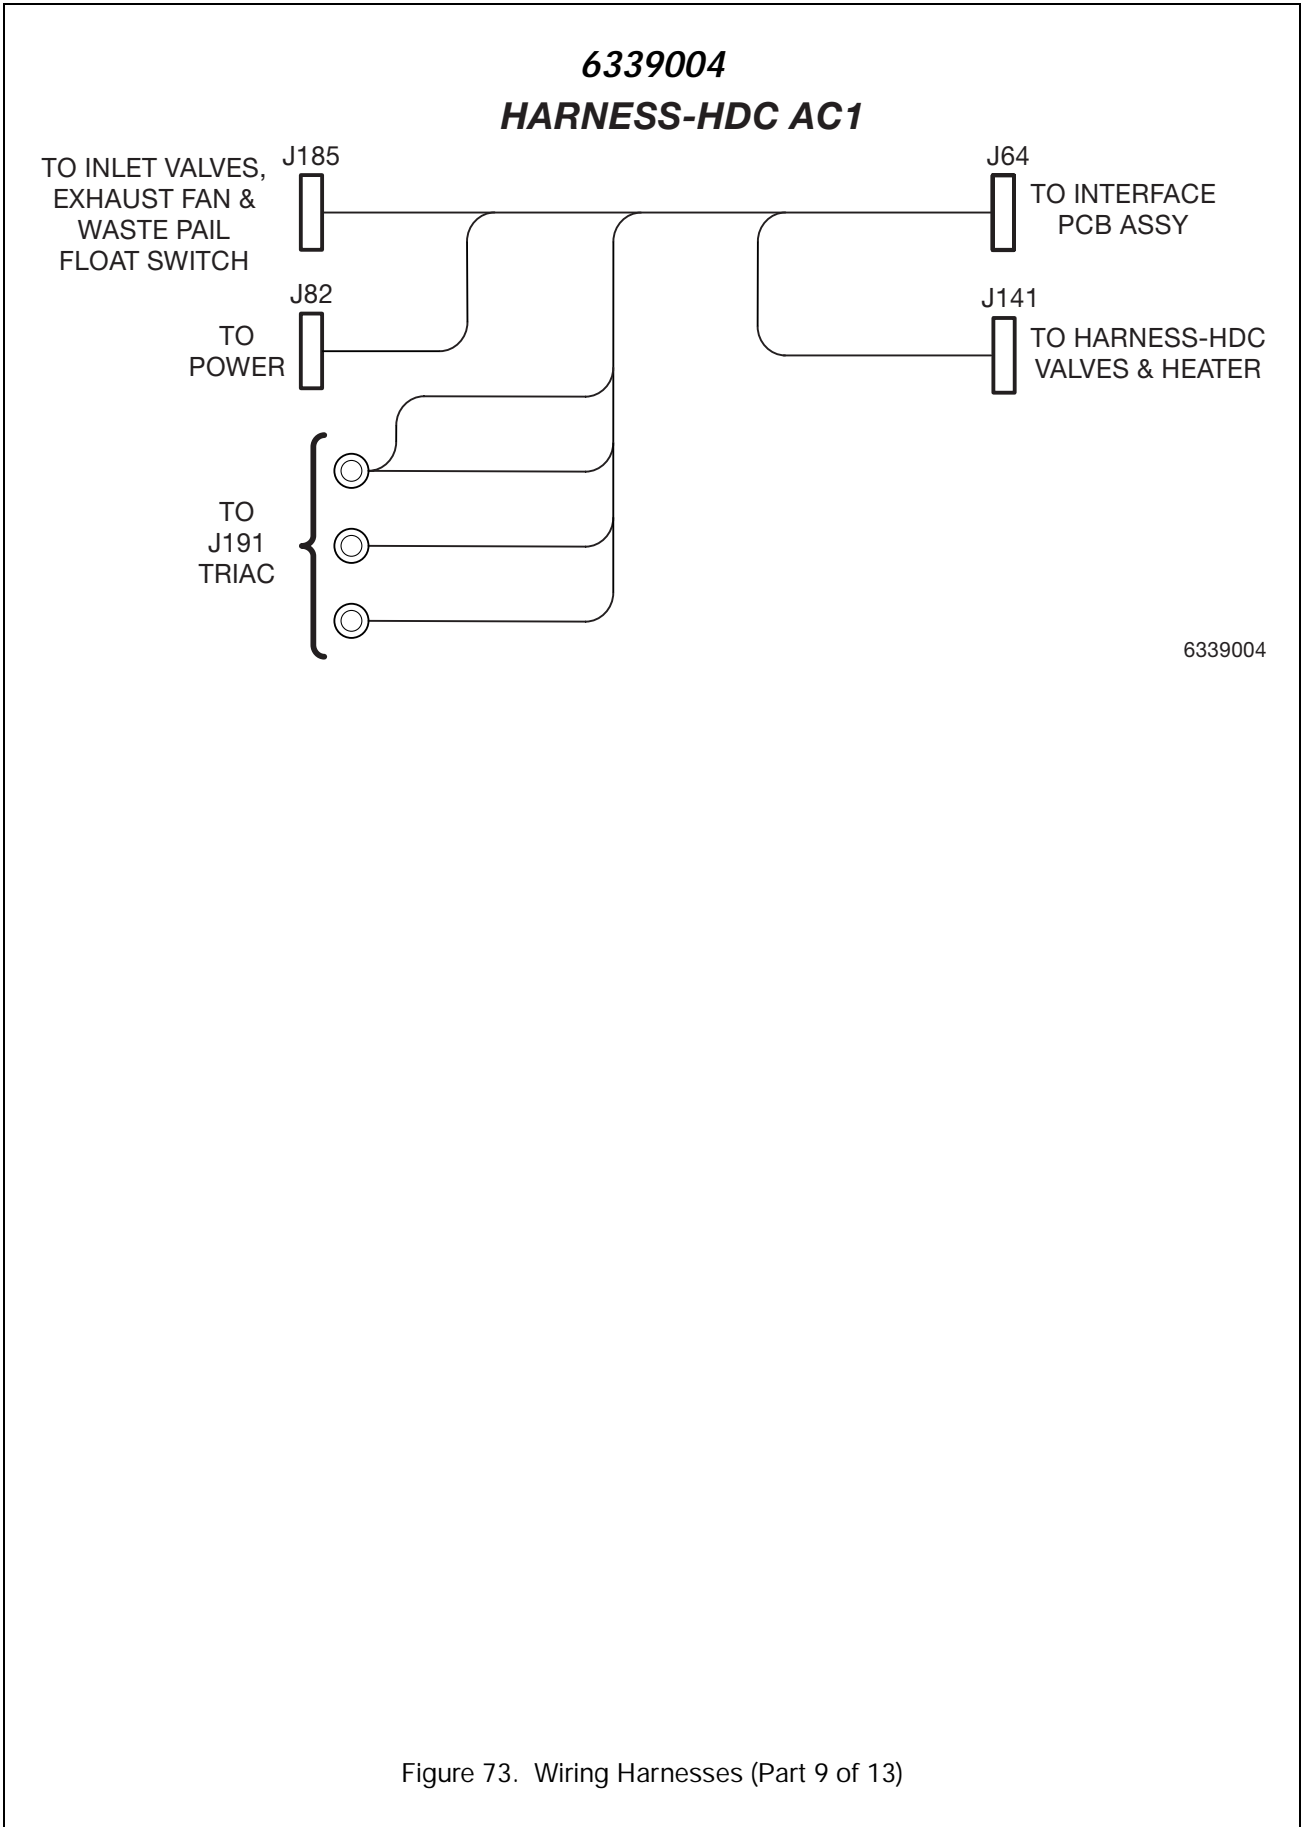

HARNESS - BREW AND GRIND

Figure 73. Wiring Harnesses (Part 8 of 13)

Figure 73. Wiring Harnesses (Part 9 of 13)

**6339005
HARNESS - HDC - CABINET**

6339005

**6339009
JUMPER-FLOAT SWITCH ASSEMBLY**

6339009

Figure 73. Wiring Harnesses (Part 10 of 13)