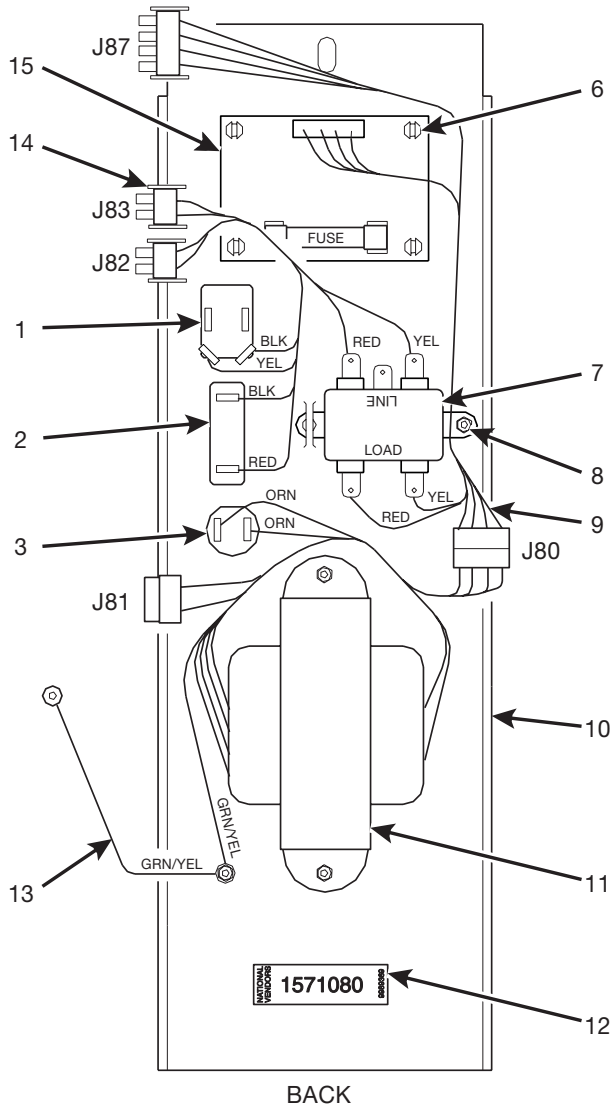

Hot Drink Series - Models 630 / 638 - Parts Manual

TABLE 14. CUP RING ASSEMBLY

INDEX	PART NUMBER	DESCRIPTION	QTY.
-	3143005	CUP RING ASSEMBLY	1
1	3143006	HOUSING - CUP RING	2
2	3143007	GEAR - INTERNAL	1
3	3143130	CAM AND GEAR ASSEMBLY (INCLUDES INDEX NUMBERS 4 - 8)	6
4	3143017	RETAINER - CAM	1
5	3143129	CAM - CUP	1
6	3143013	ARM - CAM	1
7	3143015	GEAR - 10 TOOTH	1
8	3143016	GEAR - 18 TOOTH	1
9	3143008	GEAR - INTERNAL - ADJUSTER	1
10	3143010	SCREW - #8-16 X 1.12 PHS	4
11	3143009	SCREW - #8-32 X .50 PHS	1
12	6114121	WASHER ROLLER	1
13	3143011	NUT - #8-32 SELF LOCKING	1

Figure 26. Monetary Channel

Hot Drink Series - Models 630 / 638 - Parts Manual

TABLE 26. MONETARY CHANNEL

INDEX	PART NUMBER	DESCRIPTION	QTY.
1	1571112	COVER	1
2	3157060	SCREW	1
3	1571042	LABEL - LED AND EPROM (ENGLISH)	1
	1571045	LABEL - LED AND EPROM (SPANISH)	
4	1571154	LABEL - STATIC CAUTION (ENGLISH)	1
	6232291	LABEL - STATIC CAUTION (SPANISH)	
5	6231189	LABEL - HIGH VOLTAGE (ENGLISH)	1
	6232290	LABEL - HIGH VOLTAGE (SPANISH)	
6	1571034	STANDOFF - PCB - 3/8 SCREW MOUNT	13
7	1471199	SCREW	13
8	6306004	EPROM - PROGRAMMED	1
9	1571036	STANDOFF - PCB - .375 KEY SLOT	13
10	9989678	PCB ASSEMBLY - MAIN PROGRAMMER	1
11	1579008	RIBBON CABLE	1
12	6336000	PCB ASSEMBLY - HOT DRINK INTERFACE	1
13	9983778	TRIAC - 35A - 600V	1
14	9900130	SCREW - #6	2
15	4761148	LABEL - EARTHING	1