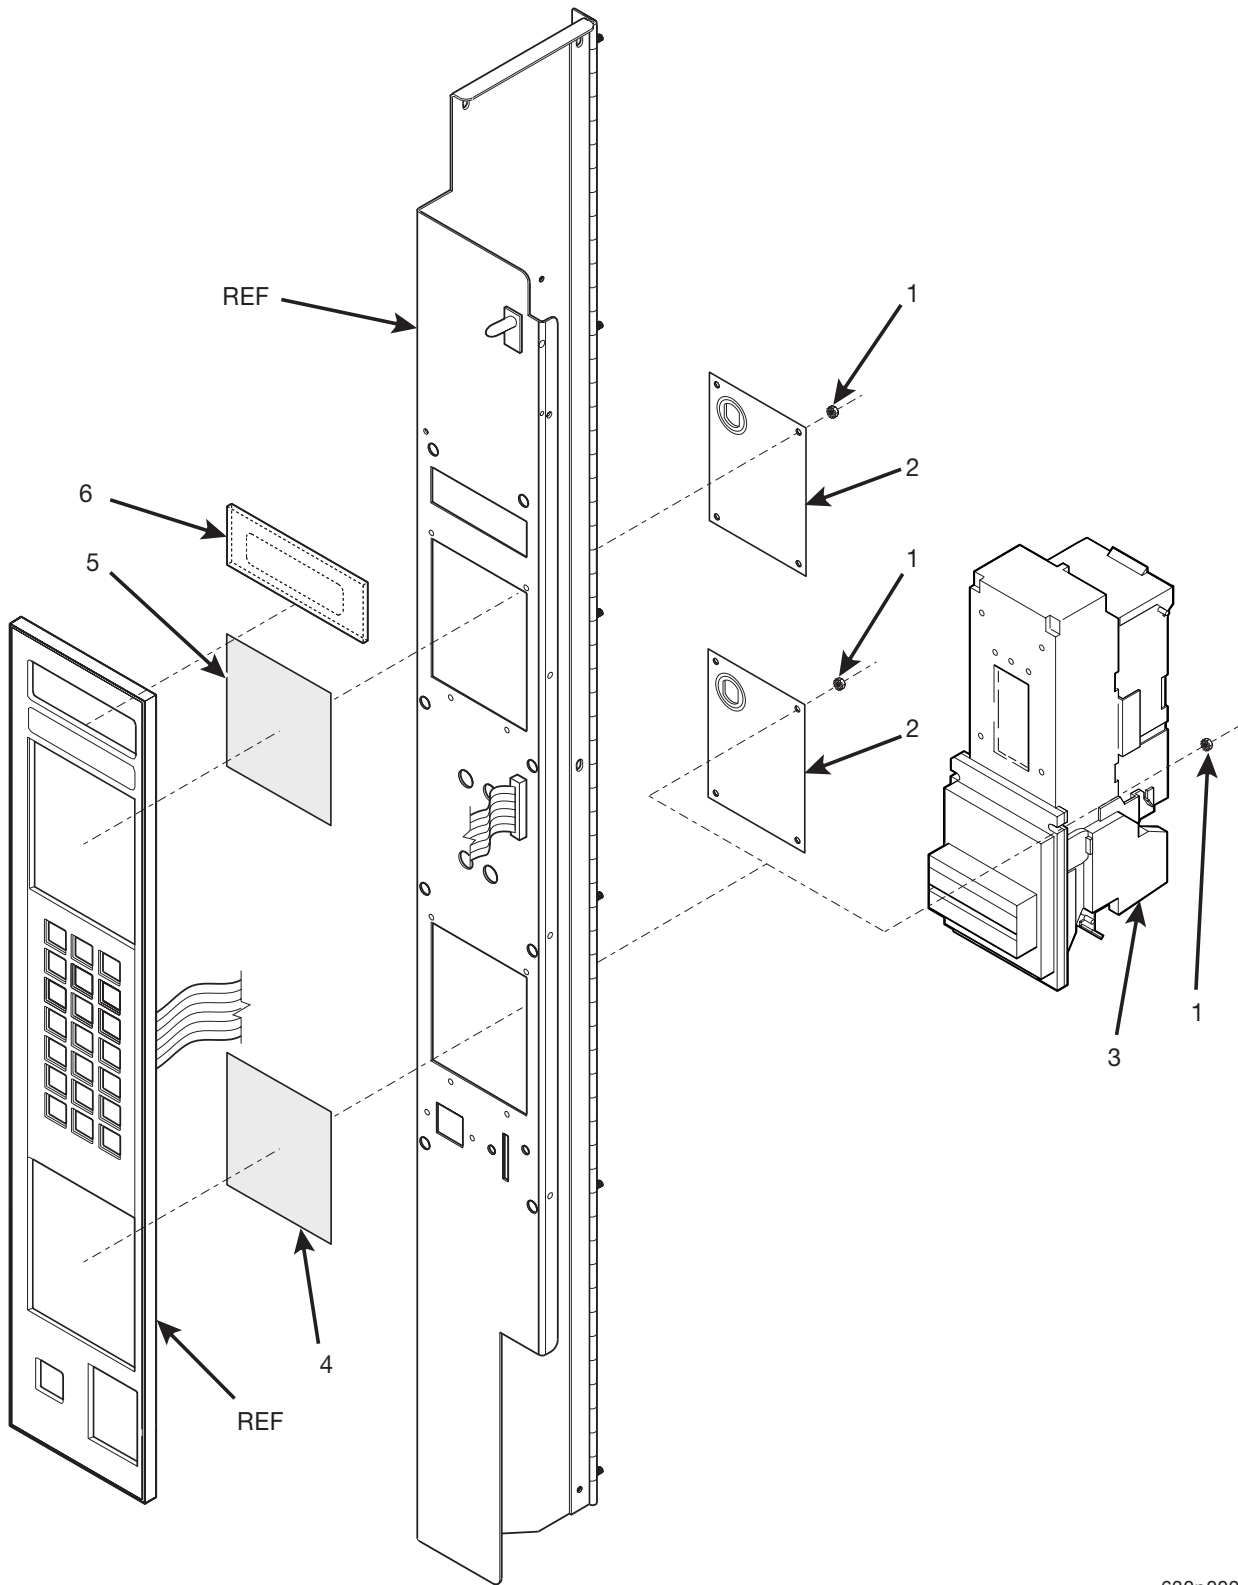

Hot Drink Series - Models 630 / 638 - Parts Manual

TABLE 57. MONETARY PANEL - PART 2

INDEX	PART NUMBER	DESCRIPTION	QTY.
1	1575094	WELD ASSEMBLY - PANEL - MONETARY	REF
2	1579009	JUMPER - DOOR SWITCH	1
3	1475099	BRACKET - PCB - DISPLAY	1
4	9989685	PCB ASSEMBLY - DISPLAY	1
5	2226380	SCREW - #6 PHS	10
6	1475026	BUTTON - COIN RETURN	1
7	1475072	SHAFT - RETURN BUTTON	1
8	1127808	SPRING SHELF RESET	1
9	1571079	BRACKET - COIN RETURN BUTTON	1
10	9900081	NUT - #8-32	-
11	1575003	COIN CHUTE ASSEMBLY	1
12	1475119	JUMPER - GROUND WIRE	1
13	1571078	BRACKET ASSEMBLY - COIN MECH.	1
14	6231037	CLAMP - CABLE	1
15	1451097	SCREW - #8-32 X .31 HX HD	-
16	2204093	WASHER - SCAVENGER BAR	1
17	1571113	ARM - SCAVENGER	1
18	1570105	LABEL - COIN MECHANISM	1
19	1472222	COIN BLOCK	1
20	1472223	COIN INSERT	1
21	1595017	FACE PLATE ASSEMBLY - GPL (SEE FIGURE 59 FOR DETAILS)	1

630p0020

Figure 58. Monetary Panel - Part 3