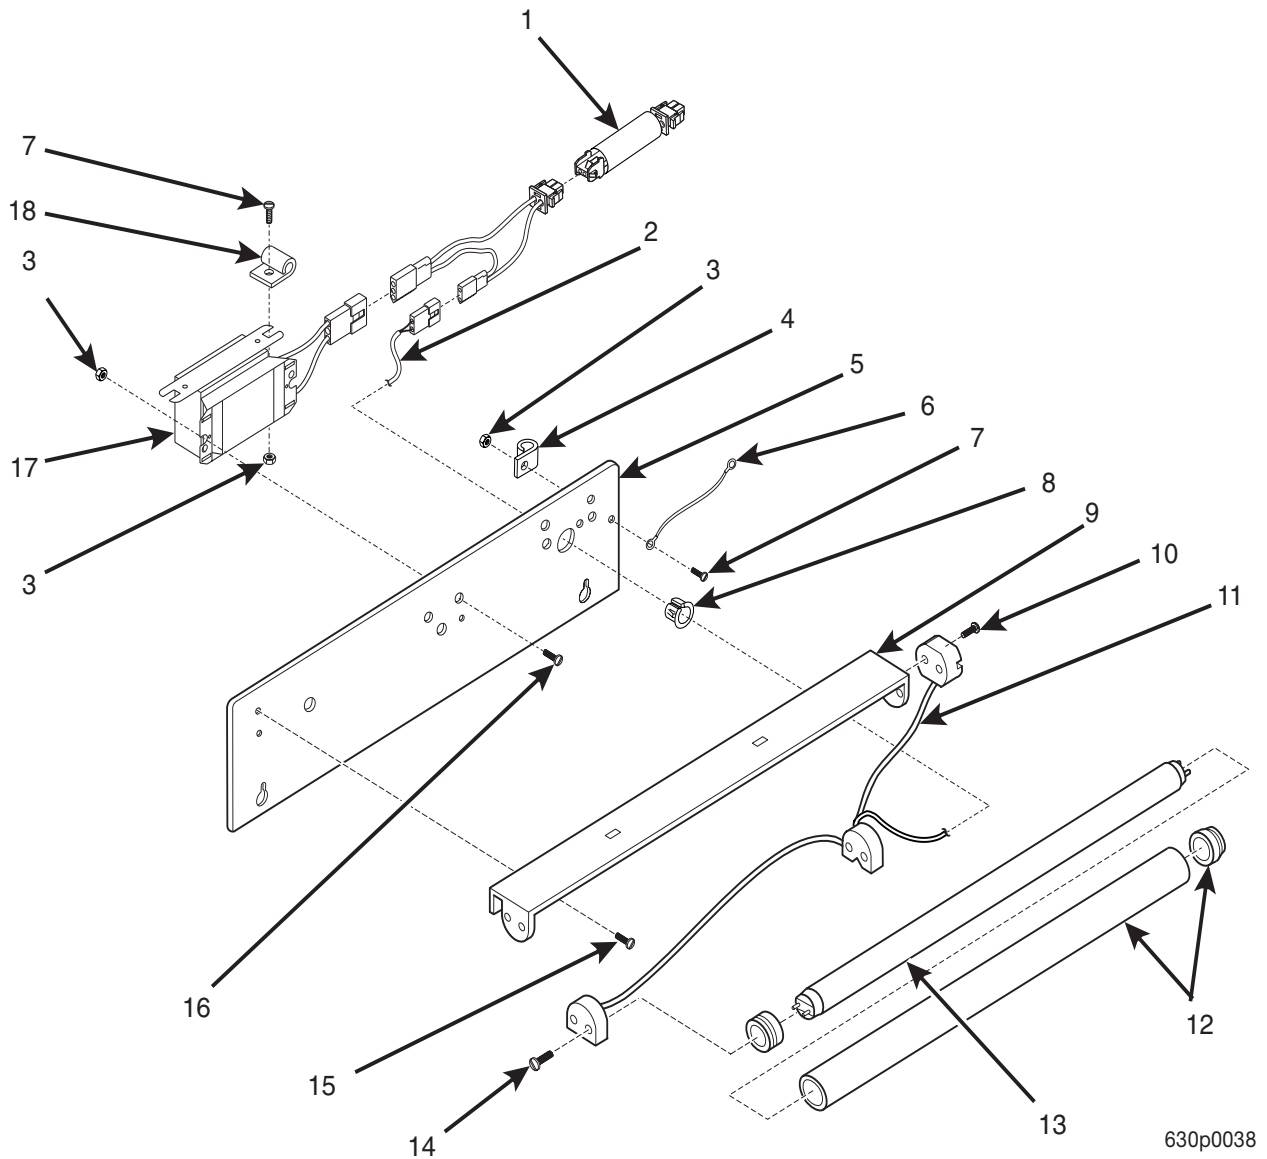

630p0038

Figure 33. Service Light/Bracket Assembly - 115 V

Hot Drink Series - Models 630 / 638 - Parts Manual

TABLE 33. SERVICE LIGHT/BRACKET ASSEMBLY - 115 V

INDEX	PART NUMBER	DESCRIPTION	QTY.
-	6231372	SERVICE LIGHT/BRACKET ASSEMBLY - 115 V (INCLUDES INDEX NUMBERS 3-15)	1
-	6231232	LIGHT ASSEMBLY - 115 V (INCLUDES INDEX NUMBERS 10, 11, 13, AND 16)	1
1	1451124	SUPPRESSION NETWORK ASSEMBLY	1
2	3156932	WIRING HARNESS	1
3	9900081	NUT - #8-32 KEPS	-
4	4305043	HARNESS CLIP	-
5	6231559	BRACKET	1
6	9984165	JUMPER - GROUND	1
7	3157060	SCREW - #8-32	1
8	3106154	BUSHING	1
9	2272036	BRACKET - LIGHT	1
10	3107171	SCREW	2
11	2346016	HARNESS	1
12	9984165	LAMP SLEEVE AND END CAPS ASSEMBLY	1
13	2222096	FLUORESCENT LAMP	1
14	1452076	SCREW - #14-36 X .437 RHS	2
15	1451097	SCREW - #8-32 .31 HX HD	2
16	1170206	SCREW - #8-32 X .31 HX HD	1
17	3151058	BALLAST ASSEMBLY	1
18	1452139	RETAINER - HARNESS	1