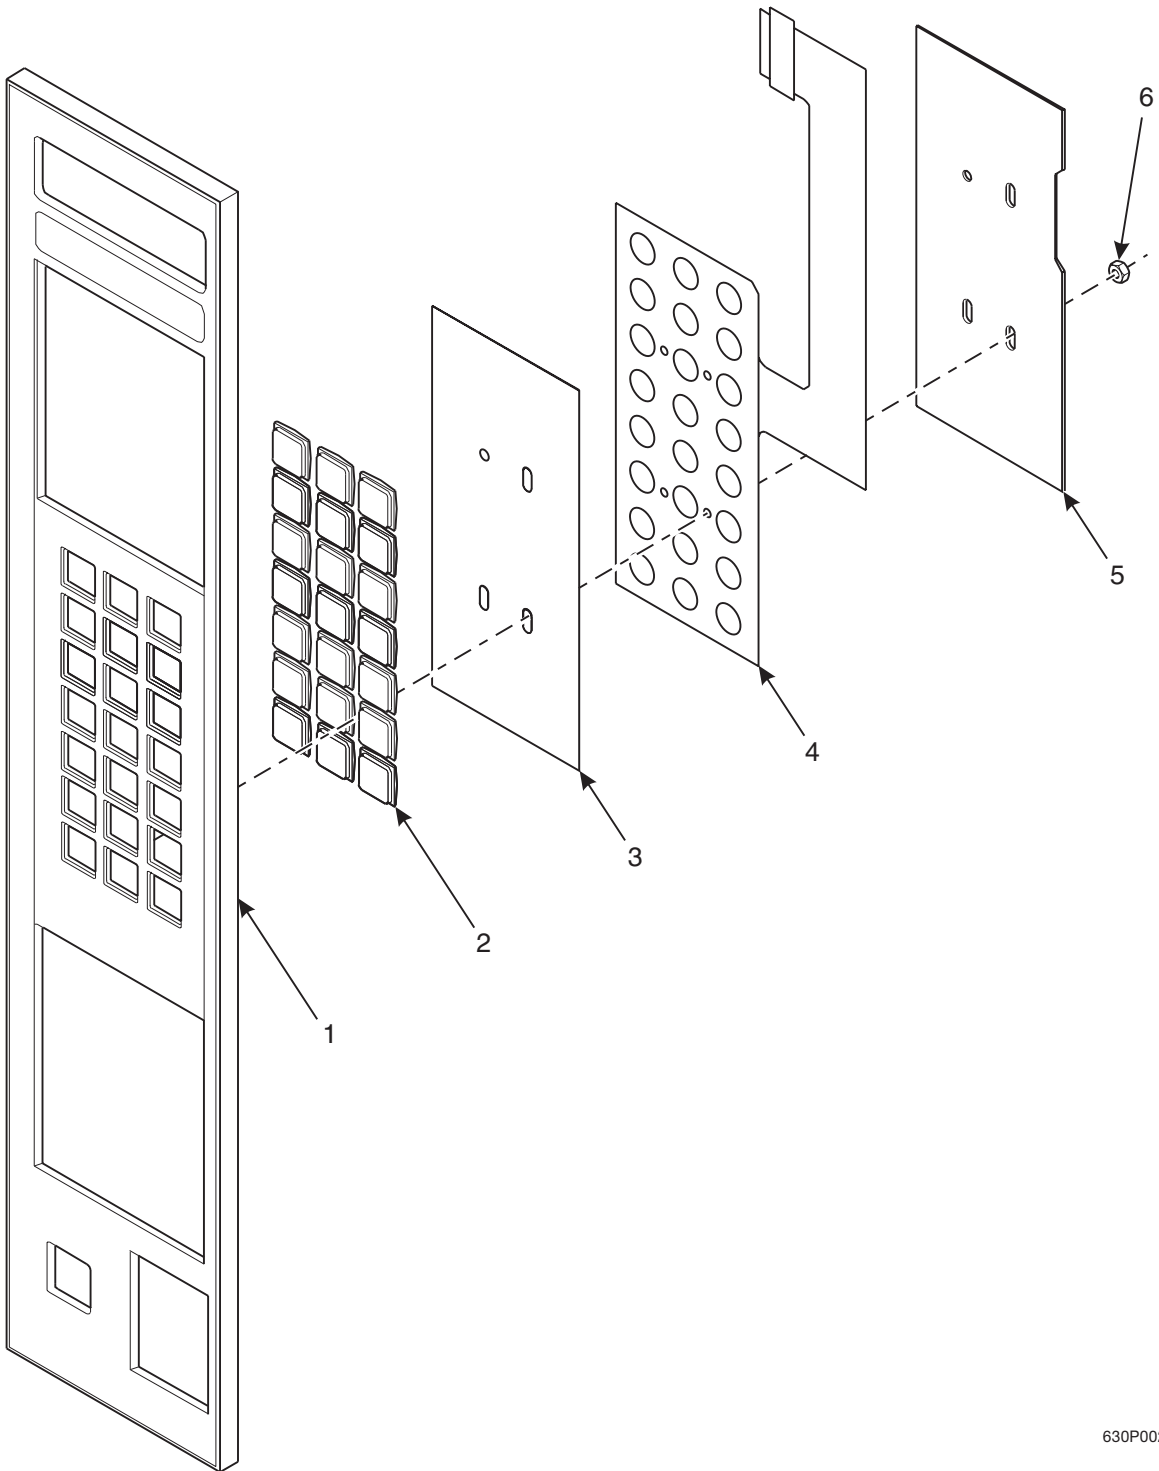

630P0021

Figure 59. Monetary Panel - Part 4

Hot Drink Series - Models 630 / 638 - Parts Manual

TABLE 59. MONETARY PANEL - PART 4

INDEX	PART NUMBER	DESCRIPTION	QTY.
-	1595017	FACEPLATE ASSEMBLY - GPL	REF.
1	1595013	FRAME - MONETARY PANEL - GPL	1
2	1472251	LENS - PUSH BUTTON	21
3	1595002	LETTER SHEET - SELECT SWITCH	1
4	9984630	MEMBRANE SWITCH ASSEMBLY - SELECT	1
5	1575091	PLATE - SELECT SWITCH - BACK UP - W/STUD	1
6	1475089	NUT - 1/8 - SELF-THREADING	4

TABLE 59 A. COIN MECHANISM OPTIONS

PART NUMBER	DESCRIPTION
5900116	MARS TRC6000 COIN UNIT
5307321	COINTRON 3000 - US COIN VAL
5900096	COINCO 9340L COIN UNIT
5900112	MARS MC5000 COIN UNIT
6400002	COIN CHANGER - MARS #TRC 6010XV
6400003	COIN CHANGER - COINCO #9302LF-24
5900094	COINCO 9300L COIN UNIT
5900213	COIN UNIT - COINCO - 9302 - GX - MDB
5900209	COIN UNIT - CONLUX - USLZ - 001 - MDB
5900214	COIN UNIT - MARS - VN 4510 - MDB
5900216	COIN UNIT - MARS - VN 4000, 110V
5900217	COIN UNIT - MARS VN 4010 XV - 24V
5900192	COIN UNIT - CONLUX USLX 00401F
5900237	COIN UNIT - CONLUX USLX - 001 120V
5900240	COIN UNIT - C.F. MDB - CUSTOMER SUPPLIED