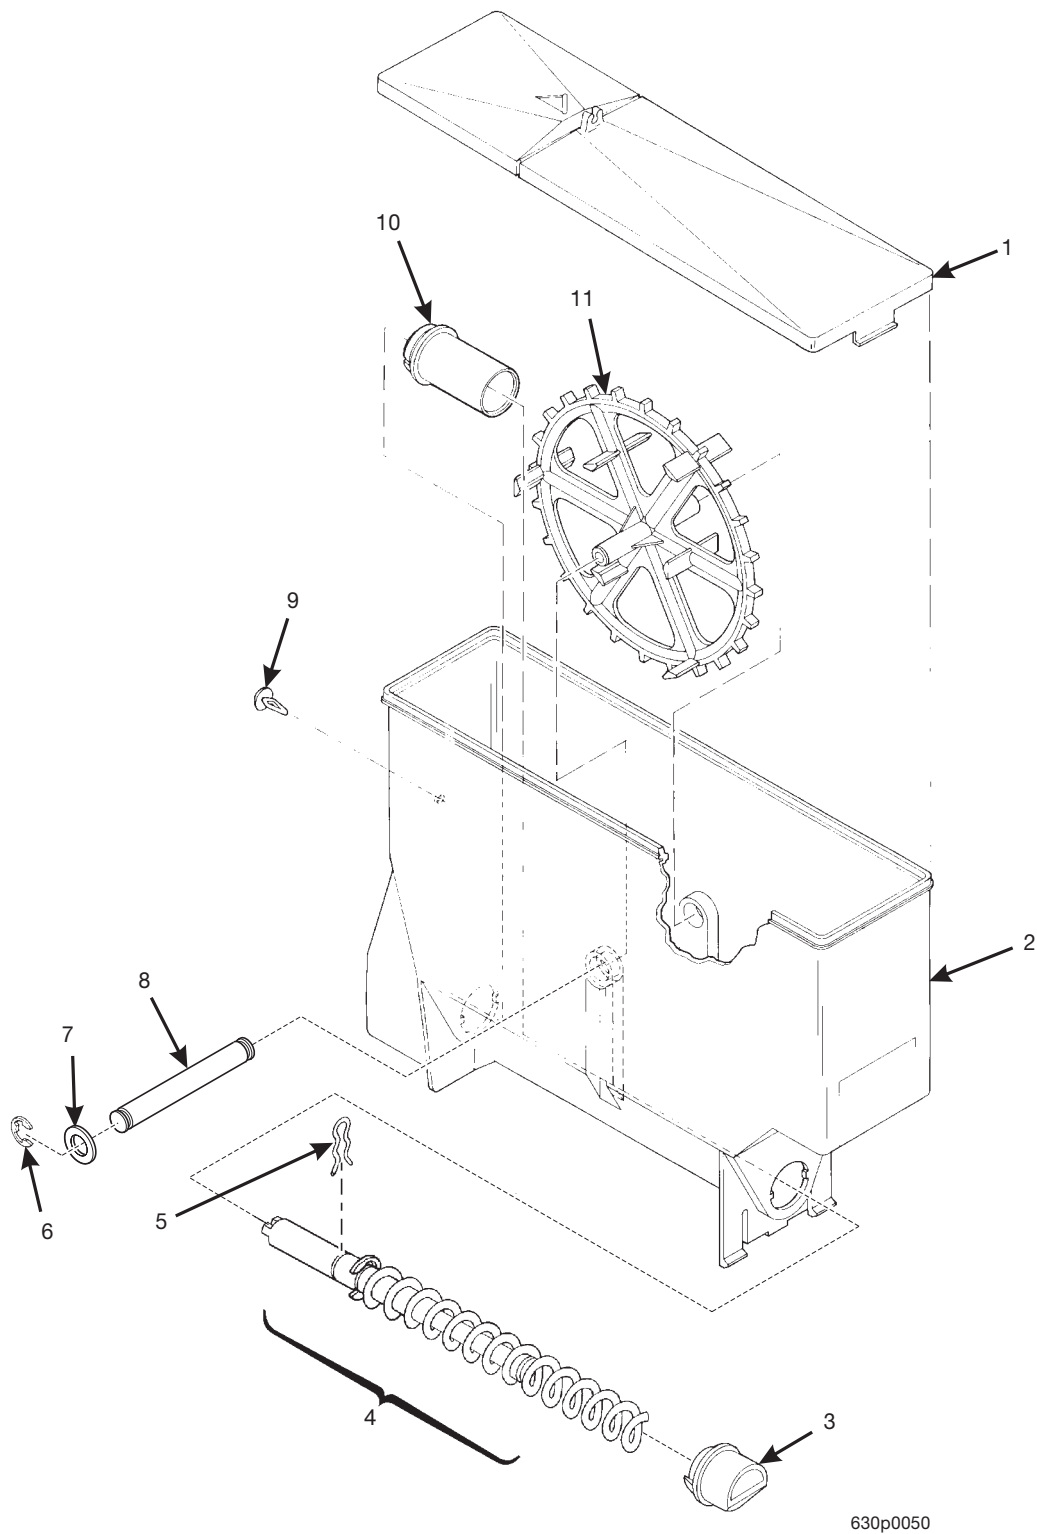

Figure 66. Canister Assembly - Sugar

Hot Drink Series - Models 630 / 638 - Parts Manual

TABLE 66. CANISTER ASSEMBLY - SUGAR

INDEX	PART NUMBER	DESCRIPTION	QTY.
-	6237449	CANISTER ASSEMBLY	-
1	6237023	LID - CANISTER	1
2	6237008	SLEEVE - CANISTER 4 IN	1
3	6237176	BASE - CANISTER	1
4	6237063	NOZZLE - DISPENSING - CANISTER	1
5	6237178	AUGER AND SHAFT ASSEMBLY	1
6	6337020	CLIP - SPRING	1
7	9900415	RETAINING RING REINF E TYP.1	2
8	6237116	WASHER - SEAL - WEAR PLATE	2
9	6237167	SHAFT - CANISTER	1
10	6237053	FASTENER - PUSH IN	1
11	6237014	BEARING - CANISTER	1
12	6237181	MIXING WHEEL	1