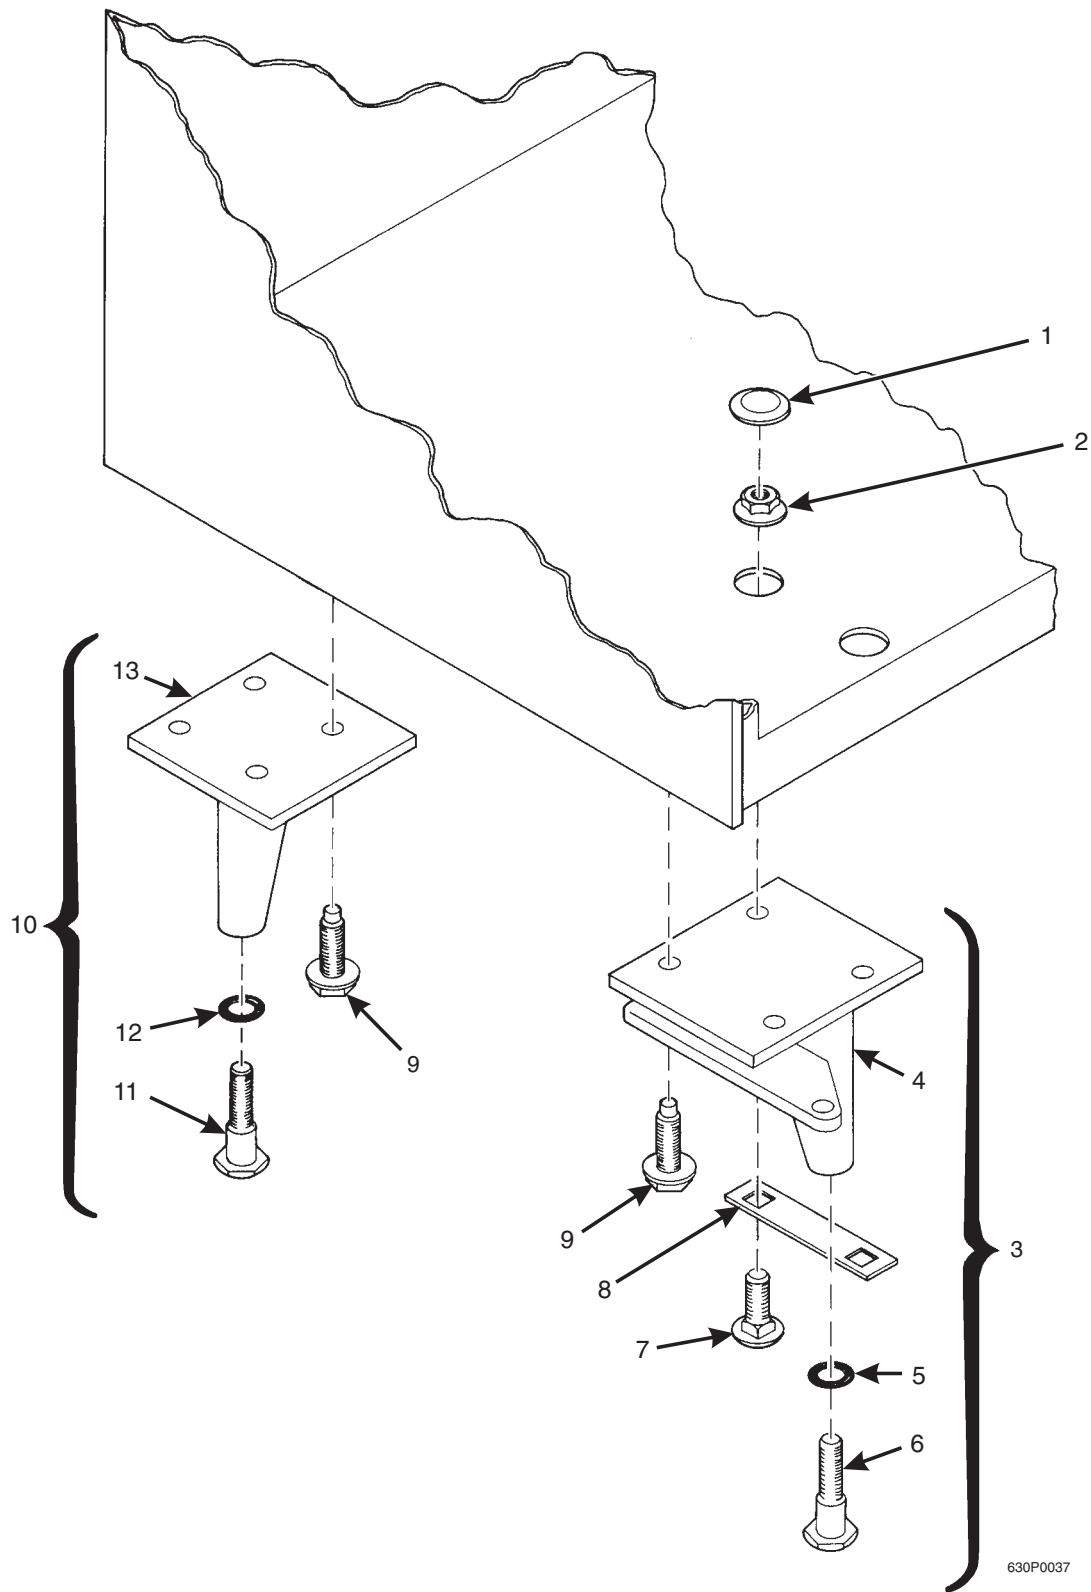

630P0036

Figure 20. Base Plate Assembly (Optional)

Hot Drink Series - Models 630 / 638 - Parts Manual

TABLE 20. BASE PLATE ASSEMBLY (OPTIONAL)

INDEX	PART NUMBER	DESCRIPTION	QTY.
1	1411194	SLIDE - BASE PLATE - RIGHT HAND	1
2	1581023	BASE PLATE ASSEMBLY	1
3	1451093	SCREW - #13-18 X 1.00 HEX	2
4	1411195	SLIDE - BASE PLATE - LEFT HAND	1
5	9900098	COTTER PIN - 3/32	2
6	6231087	BRACKET - BASE PLATE	2
7	1211112	SCREW - .31-18 X 1.00 HEX HD.	2
8	1172021	NUT - 1/4-20 WHIZ LOCK	2

Figure 21. Leg, Leveler, and Leg and Hinge Assemblies

Hot Drink Series - Models 630 / 638 - Parts Manual

TABLE 21. LEG, LEVELER, AND LEG AND HINGE ASSEMBLIES

INDEX	PART NUMBER	DESCRIPTION	QTY.
1	6231034	PLUG - HOLE	2
2	1172021	NUT - 1/4-20 WHIZ-LOCK	2
3	6231163	LEG, HINGE, AND LEVELER ASSEMBLY (INCLUDES INDEX NUMBERS 4 - 6)	1
4	1571115	LEG AND HINGE ASSEMBLY	1
5	1471283	"O" RING - .49 ID X .10 DIA	1
6	1471098	LEVELER - CABINET	1
7	1211112	TRAY BOLT	2
8	6231203	PLATE - HINGE LEG BOLT	1
9	9900218	SCREW - 5/16 X 1.00 W/LOCKING RINGS	14
10	1471237	LEG AND LEVELER ASSEMBLY - CABINET (INCLUDES INDEX NUMBERS 11 - 13)	3
11	1471098	LEVELER - CABINET	1
12	1471283	"O" RING - .49 ID X .10 DIA	1
13	1571127	LEG ASSEMBLY - CABINET	1