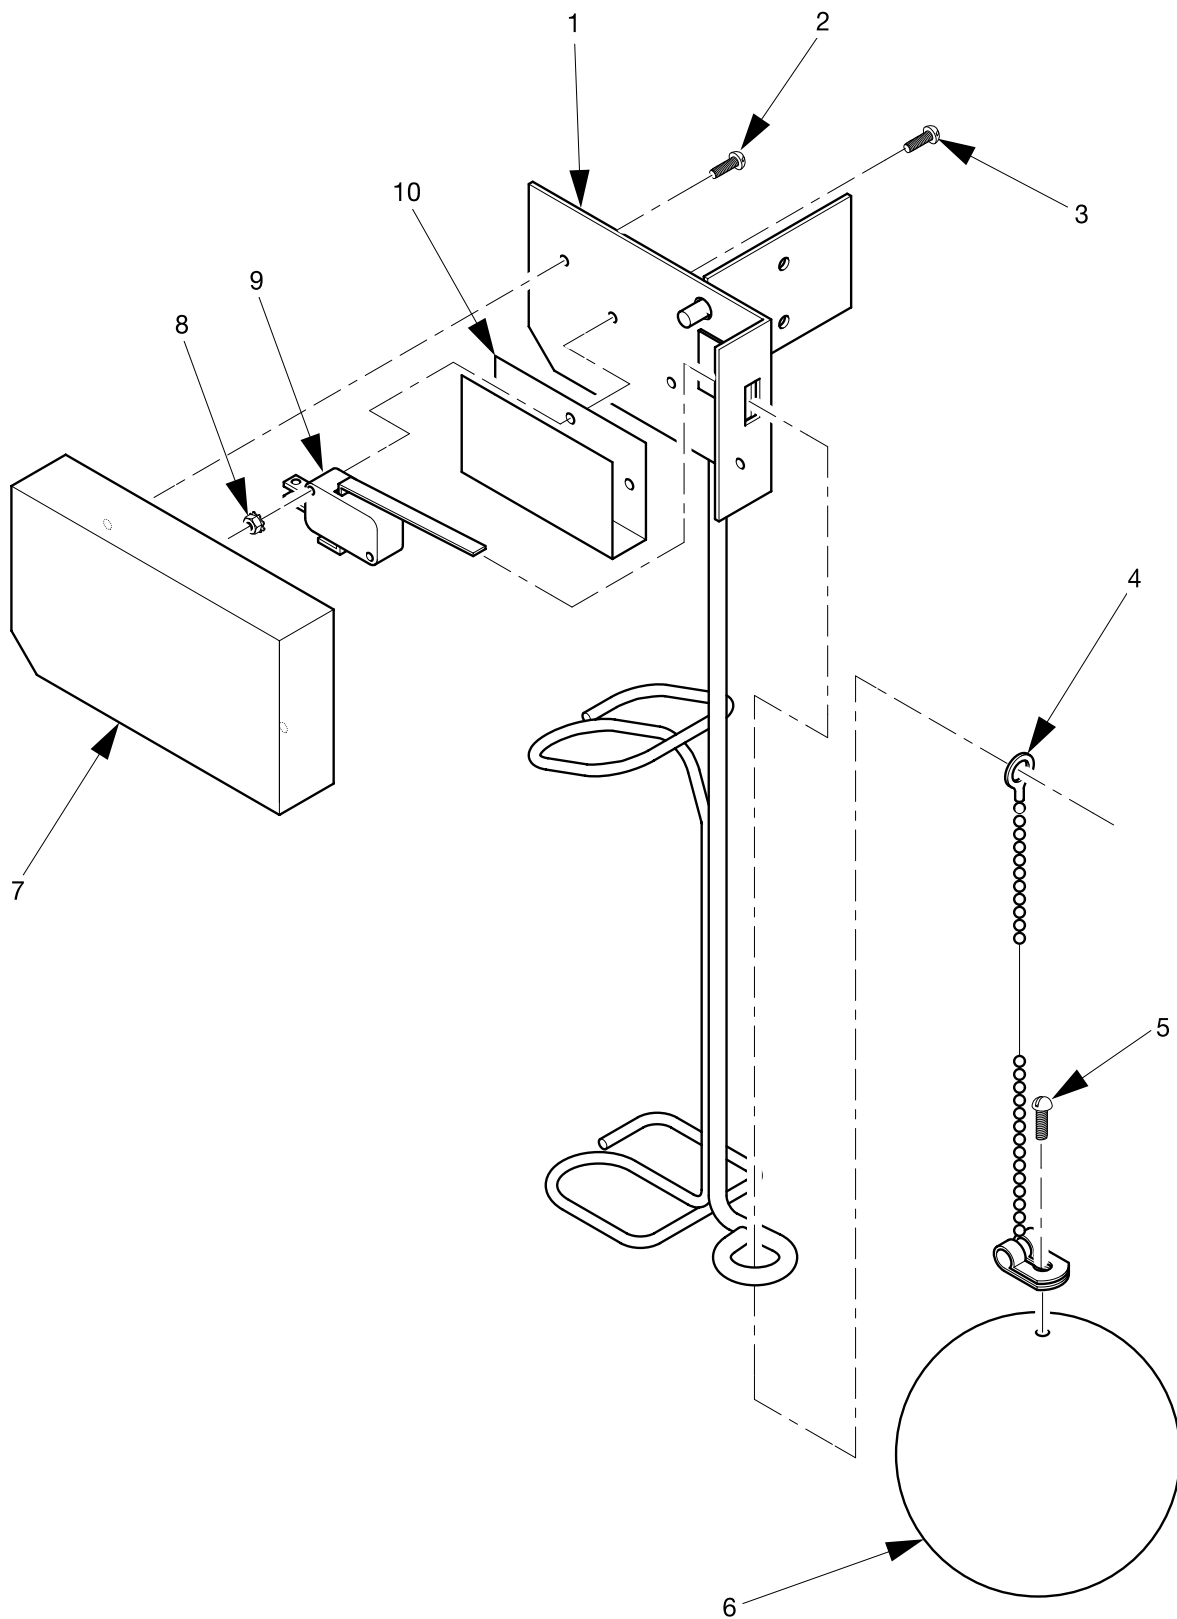

630p0041

Figure 36. Overflow Switch Assembly

Hot Drink Series - Models 630 / 638 - Parts Manual

TABLE 36. OVERFLOW SWITCH ASSEMBLY

INDEX	PART NUMBER	DESCRIPTION	QTY.
-	6231223	OVERFLOW SWITCH ASSEMBLY (INDEX NUMBERS 3 AND 7 NOT INCLUDED)	REF
1	6231507	BRACKET ASSEMBLY - OVERFLOW SWITCH	1
2	1217160	SCREW - 4-40 X 5/8 RHS	2
3	9900012	SCREW - #6-32 X 1/4 RHS S/T	2
4	6151131	CHAIN - OVERFLOW SWITCH	1
5	4047054	SCREW - #8-18 X 1/2 RHS T/C	2
6	3116127	FLOAT - OVERFLOW SWITCH	1
7	6231135	COVER - OVERFLOW SWITCH	1
8	3116127	NUT - 4-40 KEPS W/EXT L/WASHER	2
9	2304108	SWITCH LEVER V3L-131-D8	1
10	3121150	INSULATION - OVERFLOW SWITCH	1