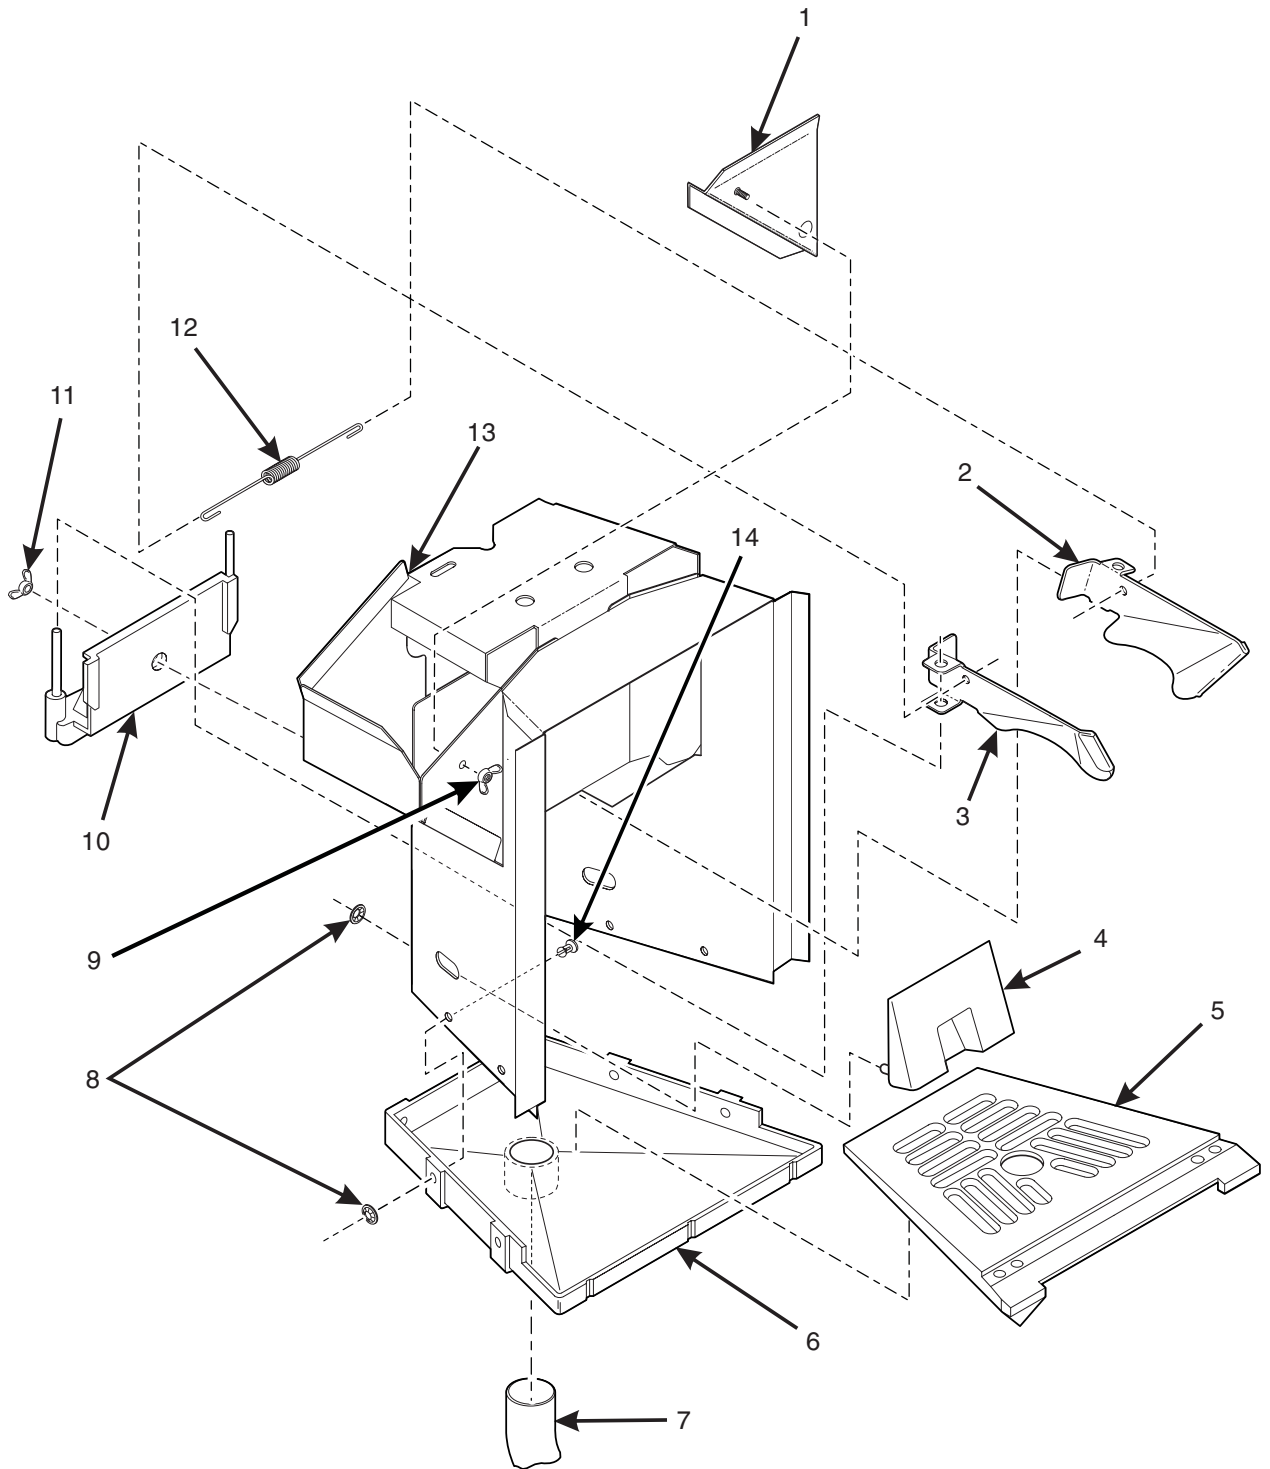

630P0022

Figure 60. Cup Delivery Assembly

Hot Drink Series - Models 630 / 638 - Parts Manual

TABLE 60. CUP DELIVERY ASSEMBLY

INDEX	PART NUMBER	DESCRIPTION	QTY.
-	6261420	CUP DELIVERY ASSEMBLY (INCLUDES INDEX NUMBERS 2 - 13)	1
1	6231438	CUP DEFLECTOR - R.H.	1
2	6231439	CUP DEFLECTOR - L.H.	1
3	6231443	CUP SPACER/SENSOR LENS	1
4	6231432	DRAIN TRAY - CUP DELIVERY COMPARTMENT	1
5	6231489	BASE - CUP DELIVERY STATION	1
6	6231430	TUBE - DRAIN	1
7	6231431	RETAINER - .188 - CUP DELIVERY1	10
8	6231488	MOUNTING ASSEMBLY - CUP DETECTOR	1
9	3103133	WING NUT #8-32 STAINLESS	1
10	6231495	SPRING - CUP DEFLECTOR	1
11	6261421	WELD ASSEMBLY - CUP DELIVERY	1
12	6231492	PUSH-IN FASTENER - CUP DELIVERY	6