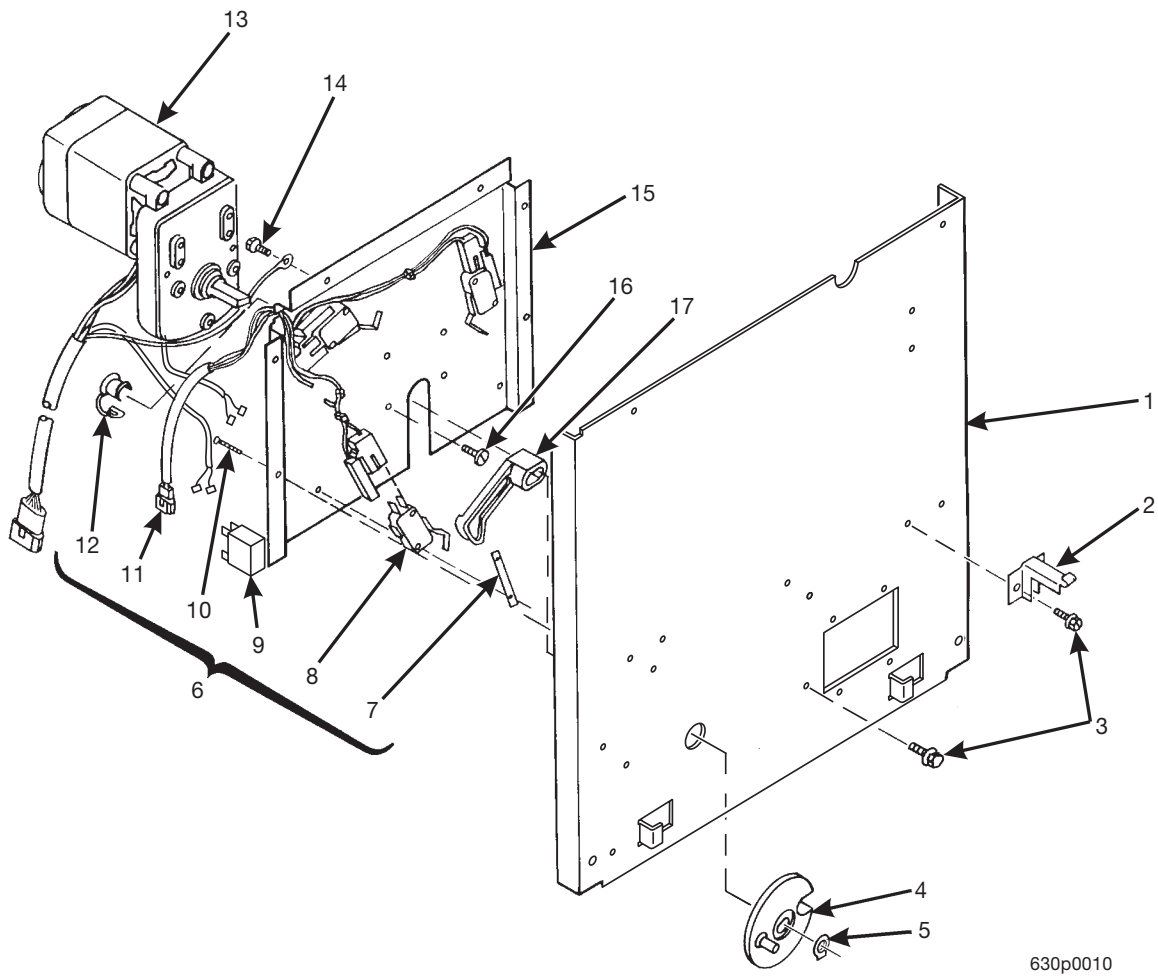

Figure 53. Bracket, Blower, and Cover Assembly

Hot Drink Series - Models 630 / 638 - Parts Manual

TABLE 52. BRACKET, BLOWER, AND COVER ASSEMBLY

INDEX	PART NUMBER	DESCRIPTION	QTY.
-	66391020301006	BRACKET, BLOWER, AND COVER ASSEMBLY - 115 V (FB)	1
	6331089	BRACKET, BLOWER, AND COVER ASSEMBLY - 115 V (FD)	
	6331090	BRACKET, BLOWER, AND COVER ASSEMBLY - 230 V (FD)	
	6391057	BRACKET, BLOWER, AND COVER ASSEMBLY - 230 V (FB)	
1	6237342	HOUSING, EXHAUST BLOWER	1
2	6237340	FILTER - EXHAUST BLOWER	1
3	1451097	SCREW - #8-32 X .31 HEX HD	7
4	6231074	GUARD - BLOWER MOTOR (FD)	1
	6391020	PLATE-COVER-BLOWER (FB)	
5	3502097	BUSHING	1
6	1437204	SCREW - #8-10 X .38 HEX HD	2
7	6231553	TIE DOWN	2
8	4312210	BLOWER ASSEMBLY - 115 V	1
	4312211	BLOWER ASSEMBLY - 230 V	
9	6231550	BRACKET	1