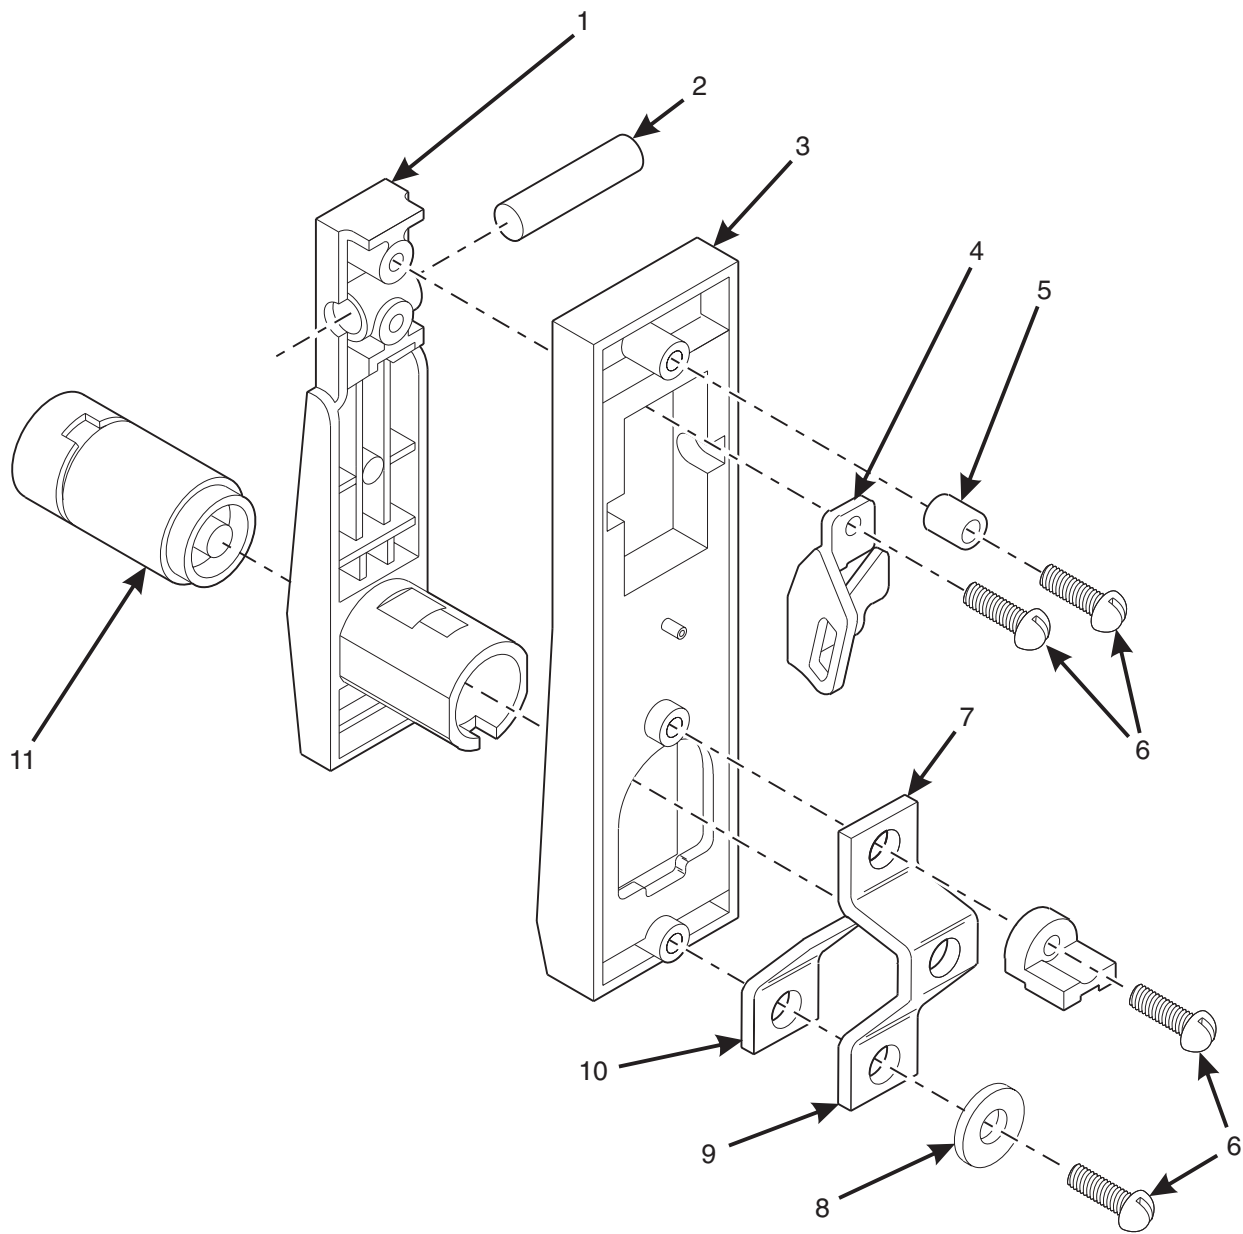

630P0033

Figure 10. Door Lock and Handle Assembly

Hot Drink Series - Models 630 / 638 - Parts Manual

TABLE 10. DOOR LOCK AND HANDLE ASSEMBLY

INDEX	PART NUMBER	DESCRIPTION	QTY.
1	1172190	LEVER - LOCK	1
2	1302291	PIVOT - LEVER LOCK	1
3	1172191	BASE - LEVER LOCK	1
4	2272052	ACTUATOR ASSEMBLY - LOCK BAR	1
5	1302289	CUP SPACER	2
6	1217161	SCREW - #10-32 X 1/2 RHS W/LW	5
7	1302326	SHIELD - LATCH	1
8	9900121	WASHER - STEEL - 7/16 X .203 X .032	1
9	1302324	CATCH - DOOR LATCH	1
10	1302290	LATCH - LOCK LOWER	1
11	9992400	CYLINDER - LOCK	1
	3112163	CYLINDER - VAN LOCK	OPT
-	3112164	KEY (NOT SHOWN) VAN LOCK APPLICATION (NOT SHOWN)	1 (OPT)