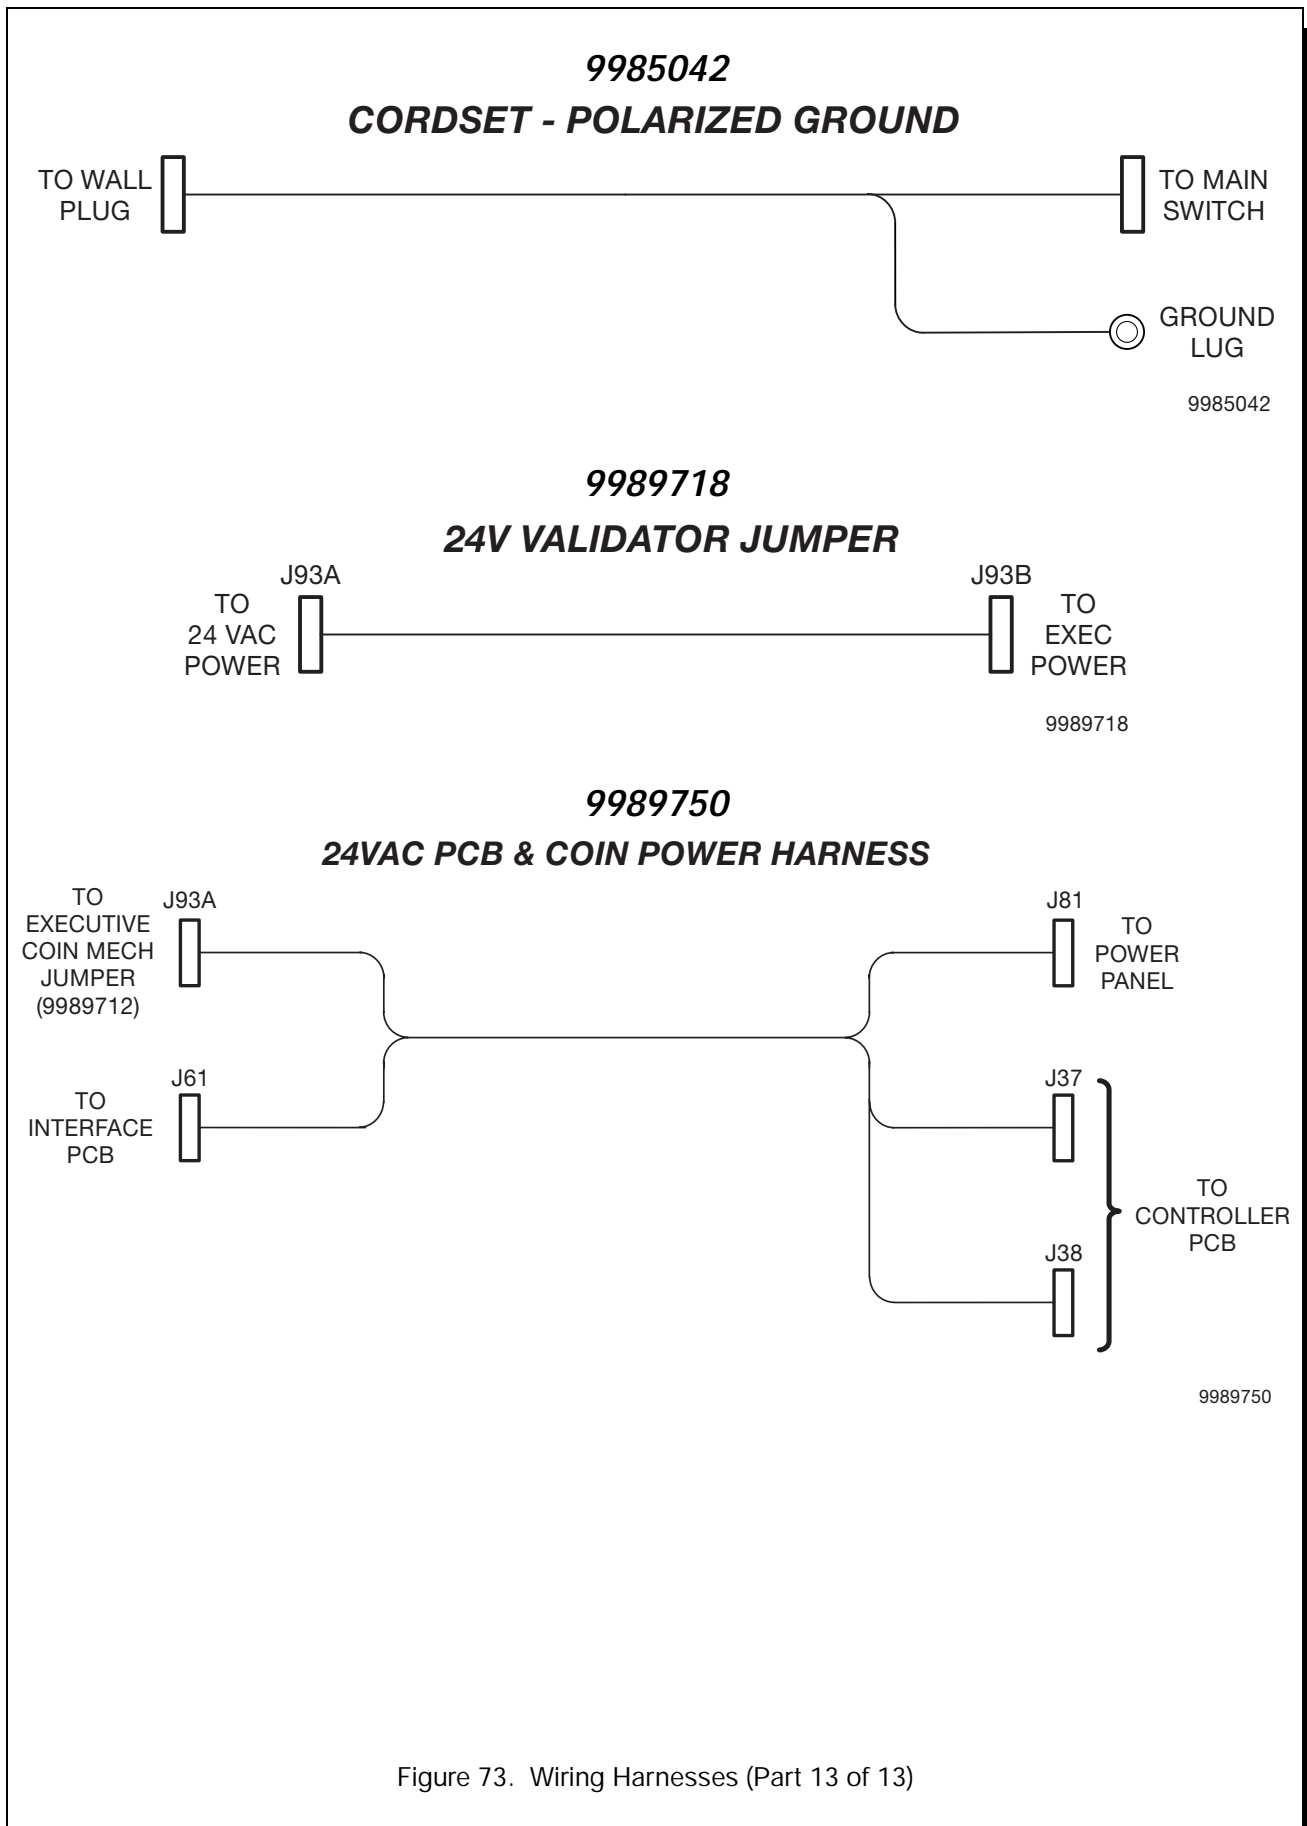

Figure 73. Wiring Harnesses (Part 12 of 13)

Figure 73. Wiring Harnesses (Part 13 of 13)