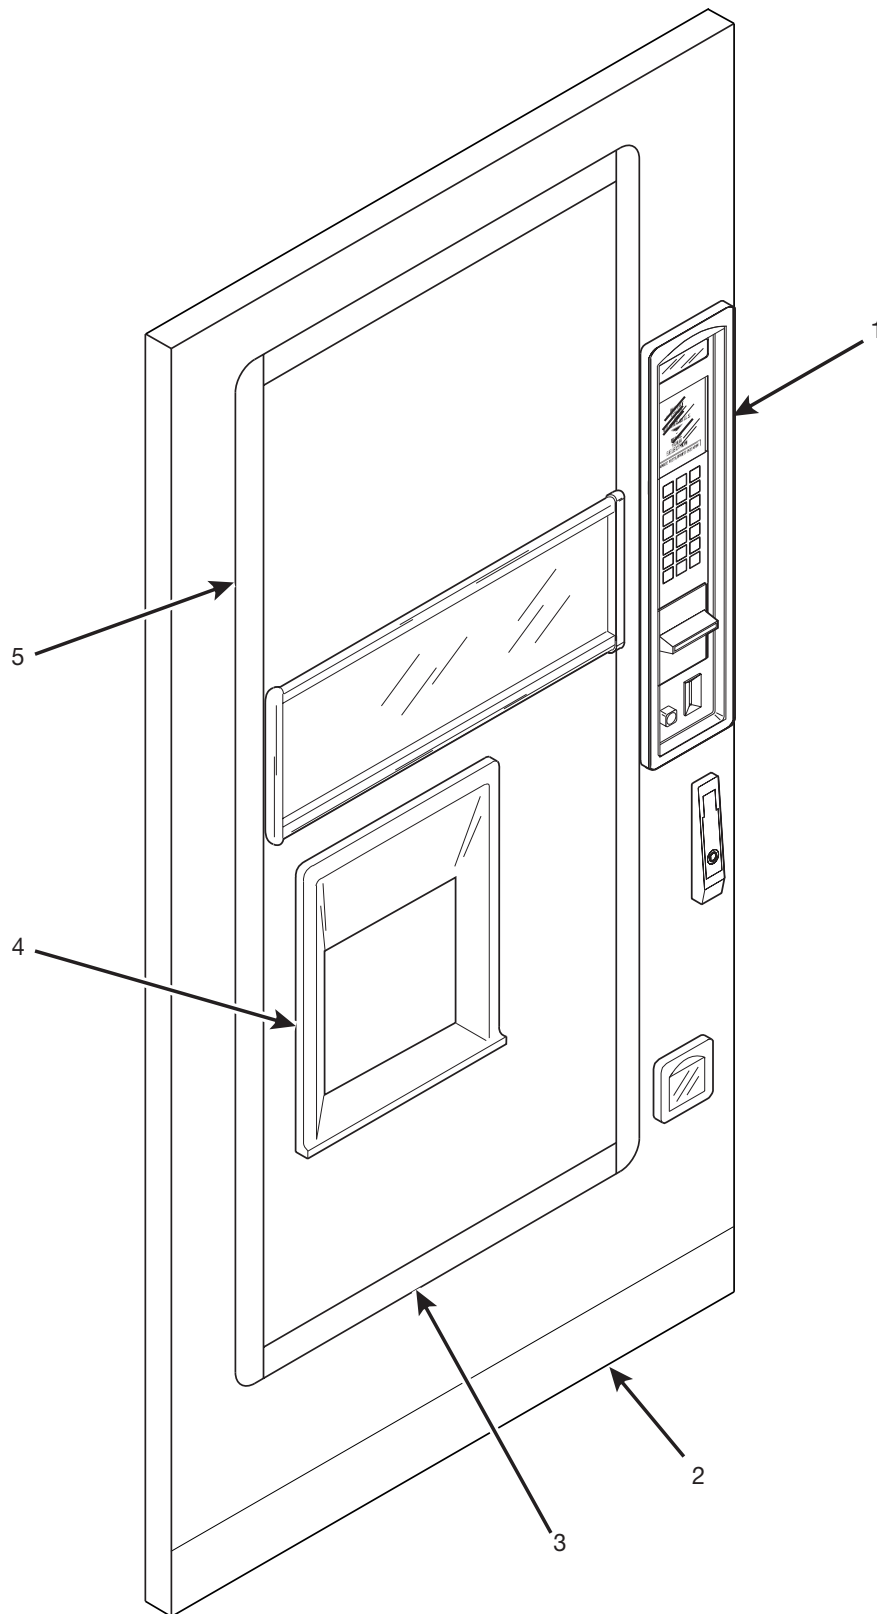

630p0068

Figure 8. Generation Trim

Hot Drink Series - Models 630 / 638 - Parts Manual

TABLE 8. GENERATION TRIM

INDEX	PART NUMBER	DESCRIPTION	QTY.
1	1575047	CASTING - MONETARY FRAME - BLACK	1
2	1602049	DECAL - TRIM - HORIZONTAL - BOTTOM	1
3	1602048	DECAL - TRIM - HORIZONTAL - TOP	2
4	3152045	FRAME - DELIVERY DOOR	1
5	1592063	DECAL - TRIM - VERTICAL	2