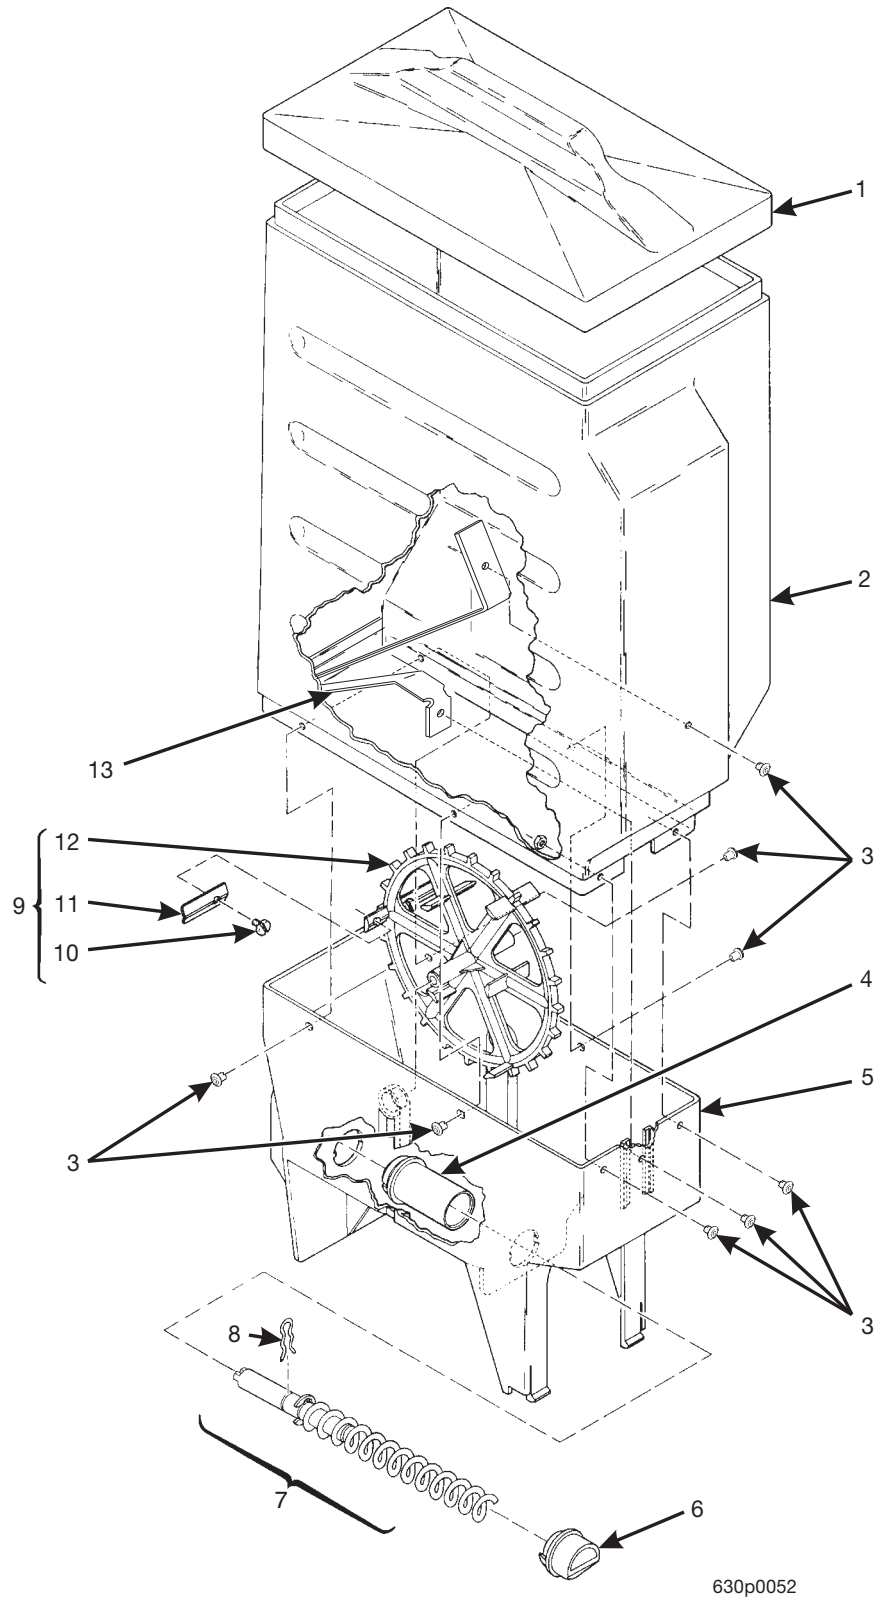

630p0051

Figure 68. Canister Assembly - Freeze Dry Coffee

Hot Drink Series - Models 630 / 638 - Parts Manual

TABLE 68. CANISTER ASSEMBLY - FREEZE DRY COFFEE

INDEX	PART NUMBER	DESCRIPTION	QTY.
-	6237445	CANISTER ASSEMBLY - FREEZE DRY COFFEE	-
1	6237023	LID - CANISTER	1
2	6237176	BASE - CANISTER	1
3	6237080	NOZZLE - DISPENSING - CANISTER	1
4	6237178	AUGER AND SHAFT ASSEMBLY	1
5	6337020	CLIP - SPRING	1
6	9900415	RETAINING RING REINF E TYP.1	2
7	6237116	WASHER - SEAL - WEAR PLATE	2
8	6237167	SHAFT - CANISTER	1
9	6237053	FASTENER - PUSH-IN	1
10	6237014	BEARING - CANISTER	1
11	6237181	MIXING WHEEL	1