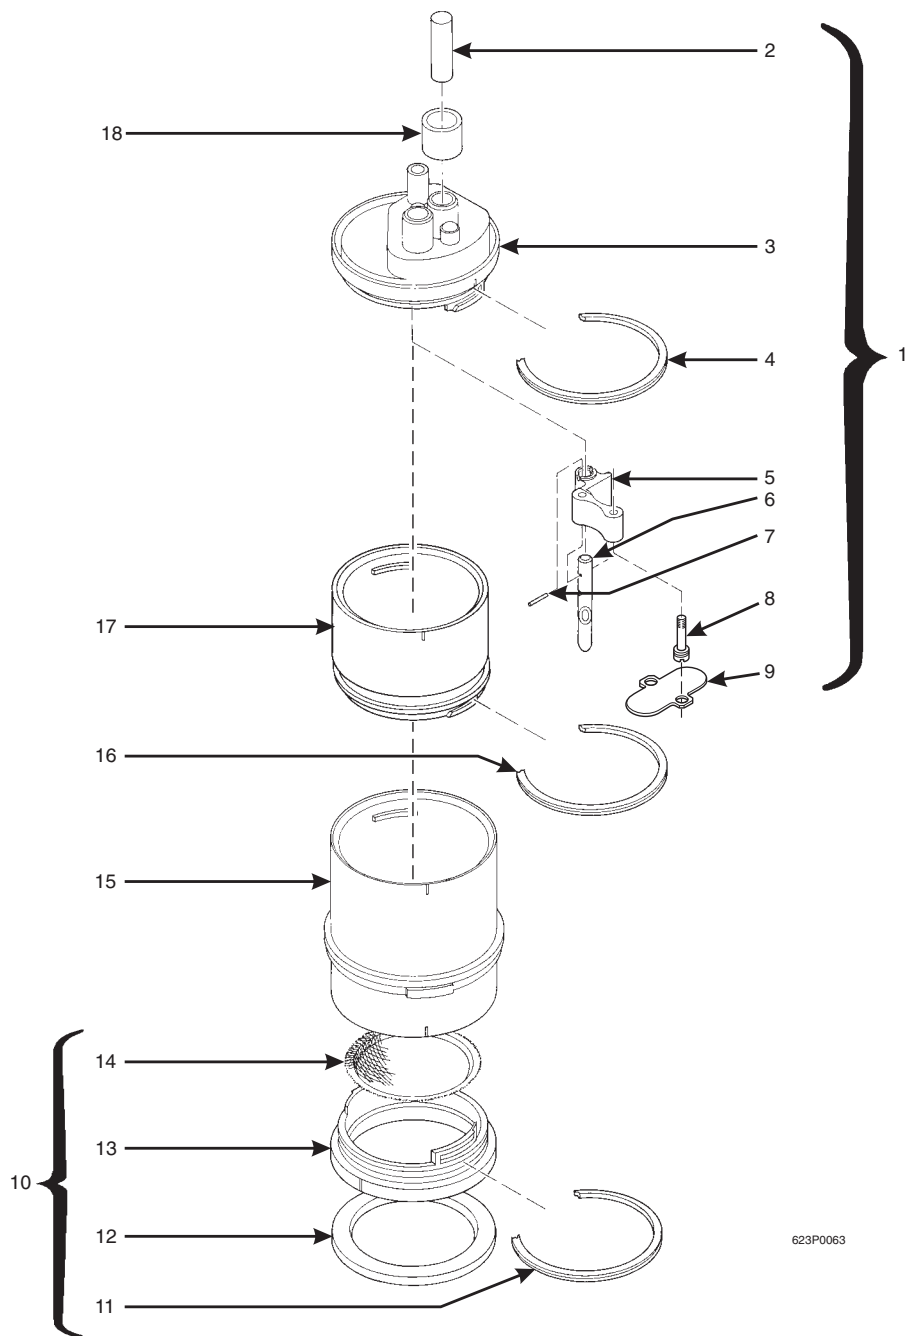

630p0061

Figure 41. Single Brewer Assembly - With Filter

Hot Drink Series - Models 630 / 638 - Parts Manual

TABLE 41. SINGLE BREWER ASSEMBLY - WITH FILTER

INDEX	PART NUMBER	DESCRIPTION	QTY.
-	6234000	SINGLE BREWER ASSEMBLY - WITH FILTER	REF.
1	6234328	BARREL ASSEMBLY - (SEE FIGURE 42 FOR DETAILS)	1
2	6234301	BARREL SUPPORT - BREWER	1
3	6234288	BOLT - 1/4-20 X 1 1/2	2
4	6234297	BASKET - BREWER PAPER	1
5	6234001	RACK ASSEMBLY - (SEE FIGURE 43 FOR DETAILS)	1
6	6234215	WALL ASSEMBLY - REAR	1
7	6234271	SHAFT - FLIP STOP	1
8	6234270	ROLLER - STOP	2
9	6234225	SPRINT - BREWER	2
10	6234295	SCREW - #8-32 X .38 HHS W/LW	12
11	6234600	PAPER MECHANISM ASSEMBLY (SEE FIGURE 44 FOR DETAILS)	1
12	6231197	LABEL - CAUTION: HOT WATER HAZARD	1
13	6235608	SPRING COVER - PAPER MECH	2
14	6234616	SCREW - #10-32 X 3/8 HHS SL W/ EA	4
15	6234223	PIN - ROLLER - SIDEWALL	2
16	6234308	SHAFT - SPRING ARM	1
17	6234273	SIDEWALL - BREWER	2
18	6234289	LOCKNUT - #1/4-20	2
19	6234220	WALL ASSEMBLY - BOTTOM FRONT	1
20	6234008	GEAR AND CAM ASSEMBLY	1
21	6234293	SPACER - SINGLE BREW	1
22	6234222	ROLLER - BREWER	2
23	6234200	SWING ARM ASSEMBLY (INCLUDES INDEX NUMBERS 27 - 32)	1
24	6234243	SHAFT - RETAINER - .125 DIA	2
25	6234205	EXT. SPRING - SWING ARM	2
26	6234002	SWING ARM ASSEMBLY	1
27	6234240	FUNNEL - COFFEE	1
28	6234375	SEAL - BREWER	1
29	6204223	FILTER SUPPORT - 30 MESH	1
30	6234310	DRIVE CONNECTION - BREWER	1
31	6234303	RETAINING RING - .375 DIA.	1
32	6234601	RATCHET DRIVE - PAPER MECH.	1
34	6234007	PINION GEAR ASSEMBLY	1