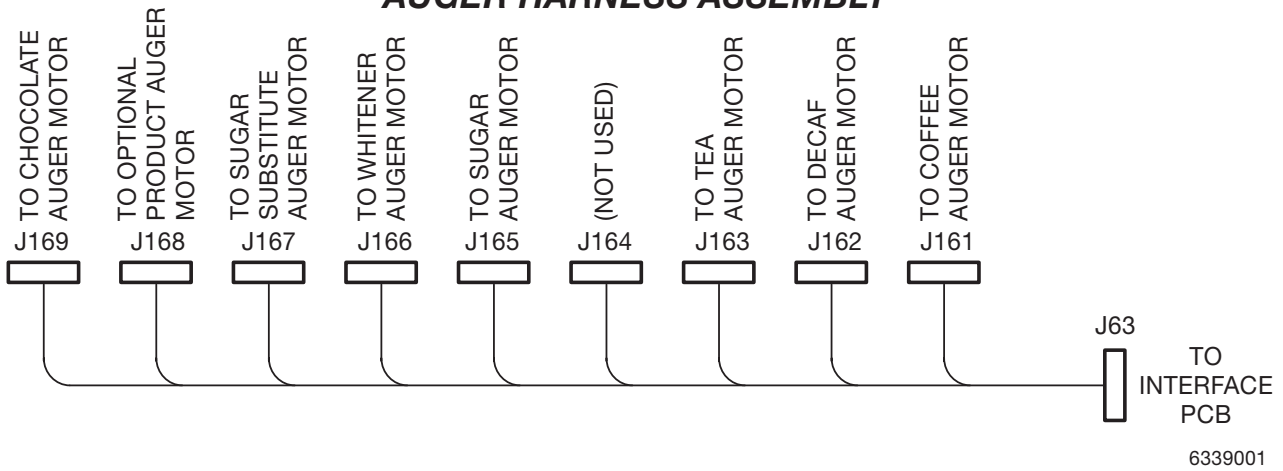

1579032

**HARNESS - SERIAL VALIDATORS
-24 VOLTS**

1579032

Figure 73. Wiring Harnesses (Part 4 of 13)

Figure 73. Wiring Harnesses (Part 5 of 13)

3156032
FILTER AND FLUORESCENT LIGHT JUMPER HARNESS

3156032

3639015
BREW SWITCHES HARNESS

3639015

6237157
HARNESS - WHIPPER MOTOR (TYPICAL)

6237157

Figure 73. Wiring Harnesses (Part 6 of 13)

Figure 73. Wiring Harnesses (Part 7 of 13)

6339001

AUGER HARNESS ASSEMBLY

6339003