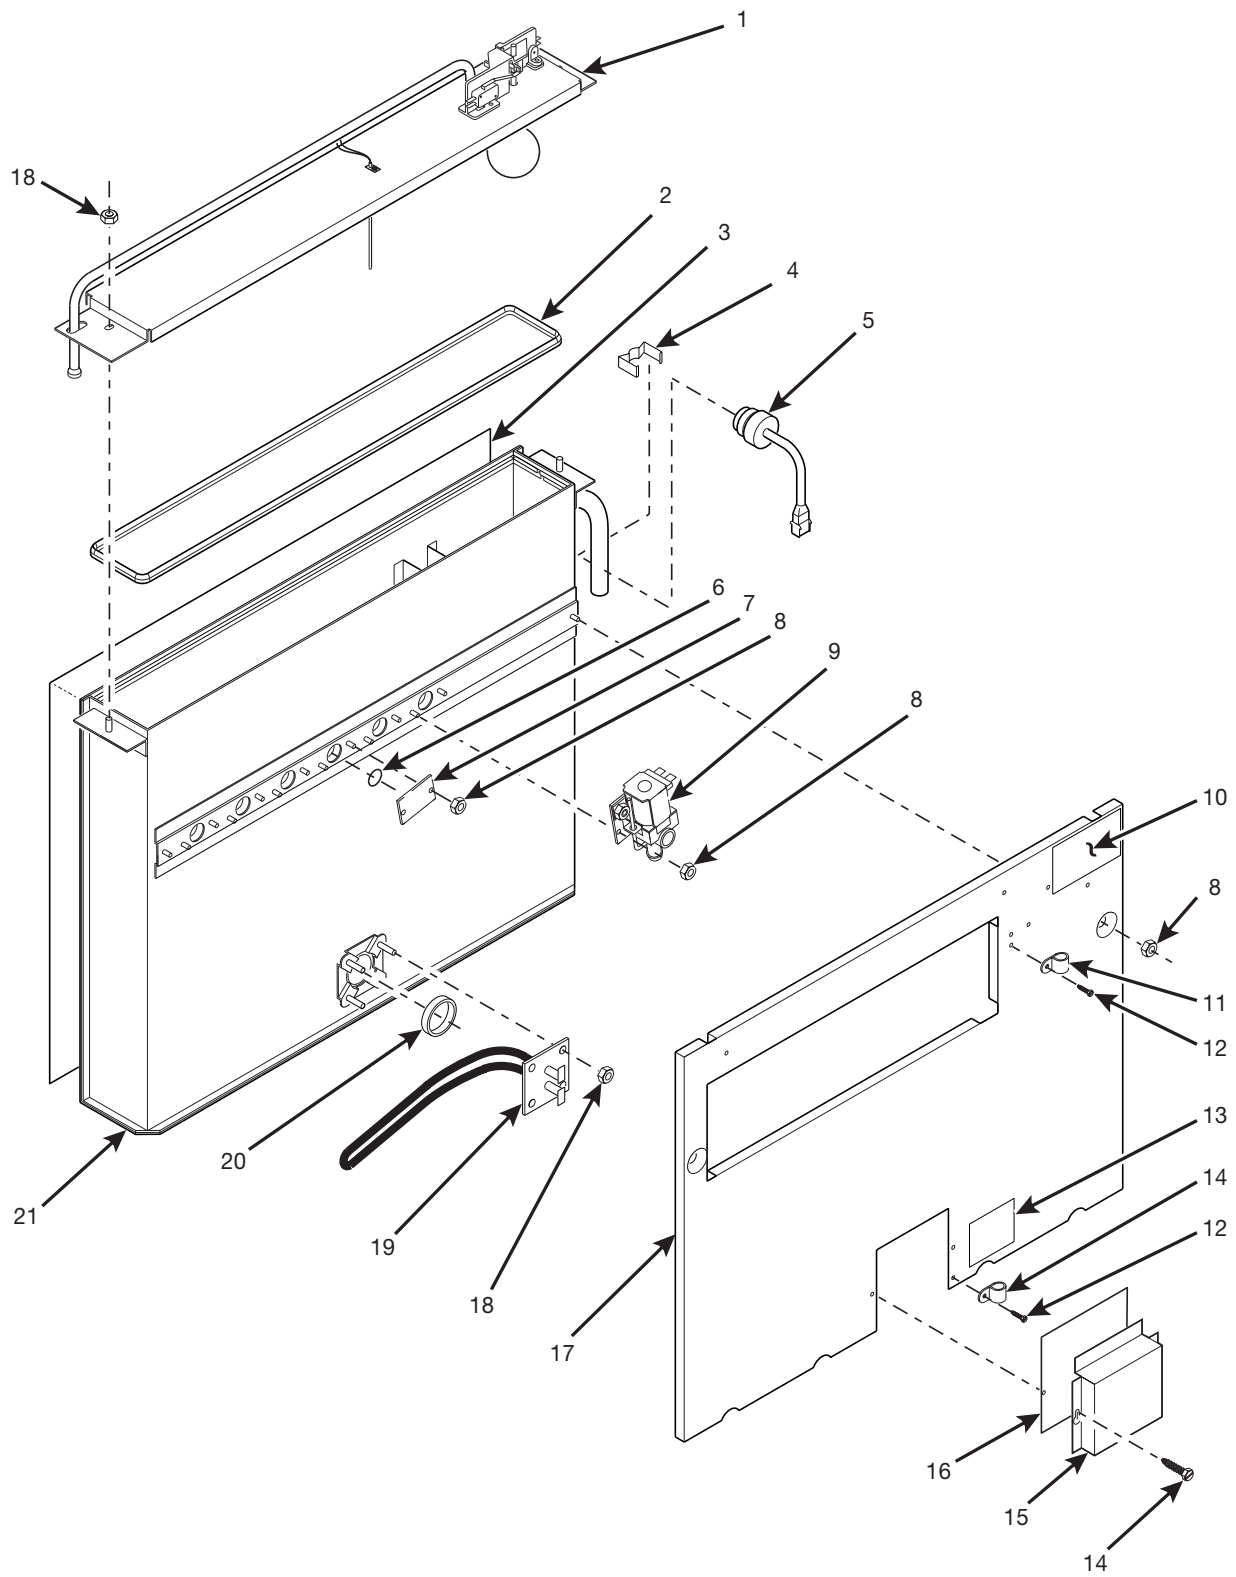

630p0015

Figure 30. Water Tank Assembly

Hot Drink Series - Models 630 / 638 - Parts Manual

TABLE 30. WATER TANK ASSEMBLY

INDEX	PART NUMBER	DESCRIPTION	QTY.
-	6338044	WATER TANK ASSEMBLY (U.S. AND 115 V LATIN AMERICA)	1
	6338012	WATER TANK ASSEMBLY - (230 V LATIN AMERICA ONLY)	
1	6338046	LID ASSEMBLY - WATER TANK (SEE FIGURE 31 FOR DETAILS)	1
2	6238026	GASKET - WATER TANK LID	1
3	6238138	INSULATION - WATER TANK - BACK	1
4	6338002	CLIP - SAFETY THERMOSTAT	1
5	6338003	THERMOSTAT - AUTO RESET	1
6	6238094	O-RING	6
7	6238045	PLUG ASSEMBLY - HOT WATER TANK	1
8	9900081	NUT - #8-32 KEPS	16
9	6238112	VALVE ASSEMBLY - HOT WATER TANK (230 V LATIN AMERICA)	1
	6238116	VALVE ASSEMBLY - HOT WATER TANK (U.S. AND 115 V LATIN AMERICA)	
10	-	LABEL - HOT SURFACE (ENGLISH)	1
	-	LABEL - HOT SURFACE (SPANISH)	
11	6231035	CLAMP - CABLE	2
12	1451097	SCREW	7
13	6231189	LABEL - WARNING - HIGH VOLTAGE	1
14	1452139	RETAINER - HARNESS	1
15	6238104	COVER - HEATER	1
16	6338022	INSULATION	1
17	6238075	COVER - FRONT	1
18	1172021	NUT - 1/4-20 WHIZ LOCK	6
19	6338041	HEATER - WATER - (U.S. AND 115 V LATIN AMERICA)	1
	6338042	HEATER - WATER - (230 V LATIN AMERICA)	
20	6238042	GASKET - HEATER	1
21	6338007	WELD ASSEMBLY - WATER TANK (U.S. AND 115 V LATIN AMERICA)	1
	6338008	WELD ASSEMBLY - WATER TANK (230 V LATIN AMERICA)	
-	6238136	INSULATION - BOTTOM - WATER TANK	1
-	6238137	INSULATION - TOP - WATER TANK	1
ALSO AVAILABLE			
-	9905010	REPL. PKG - WATER VALVE - HOT DRINK (CONTAINS 10 EACH OF "O" RING PART NUMBER 6238074)