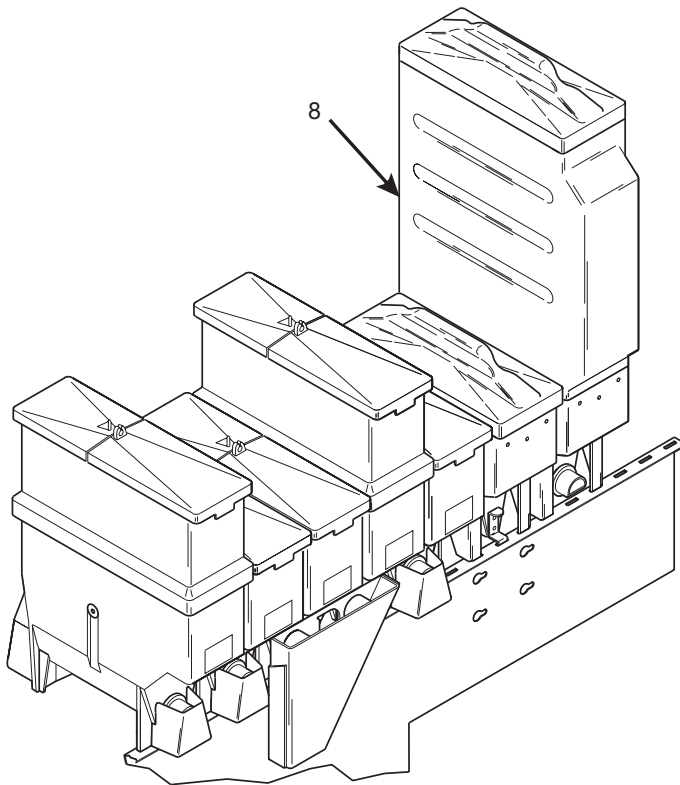

630 MODEL

630p0058

Figure 62. Product and Condiment Canisters